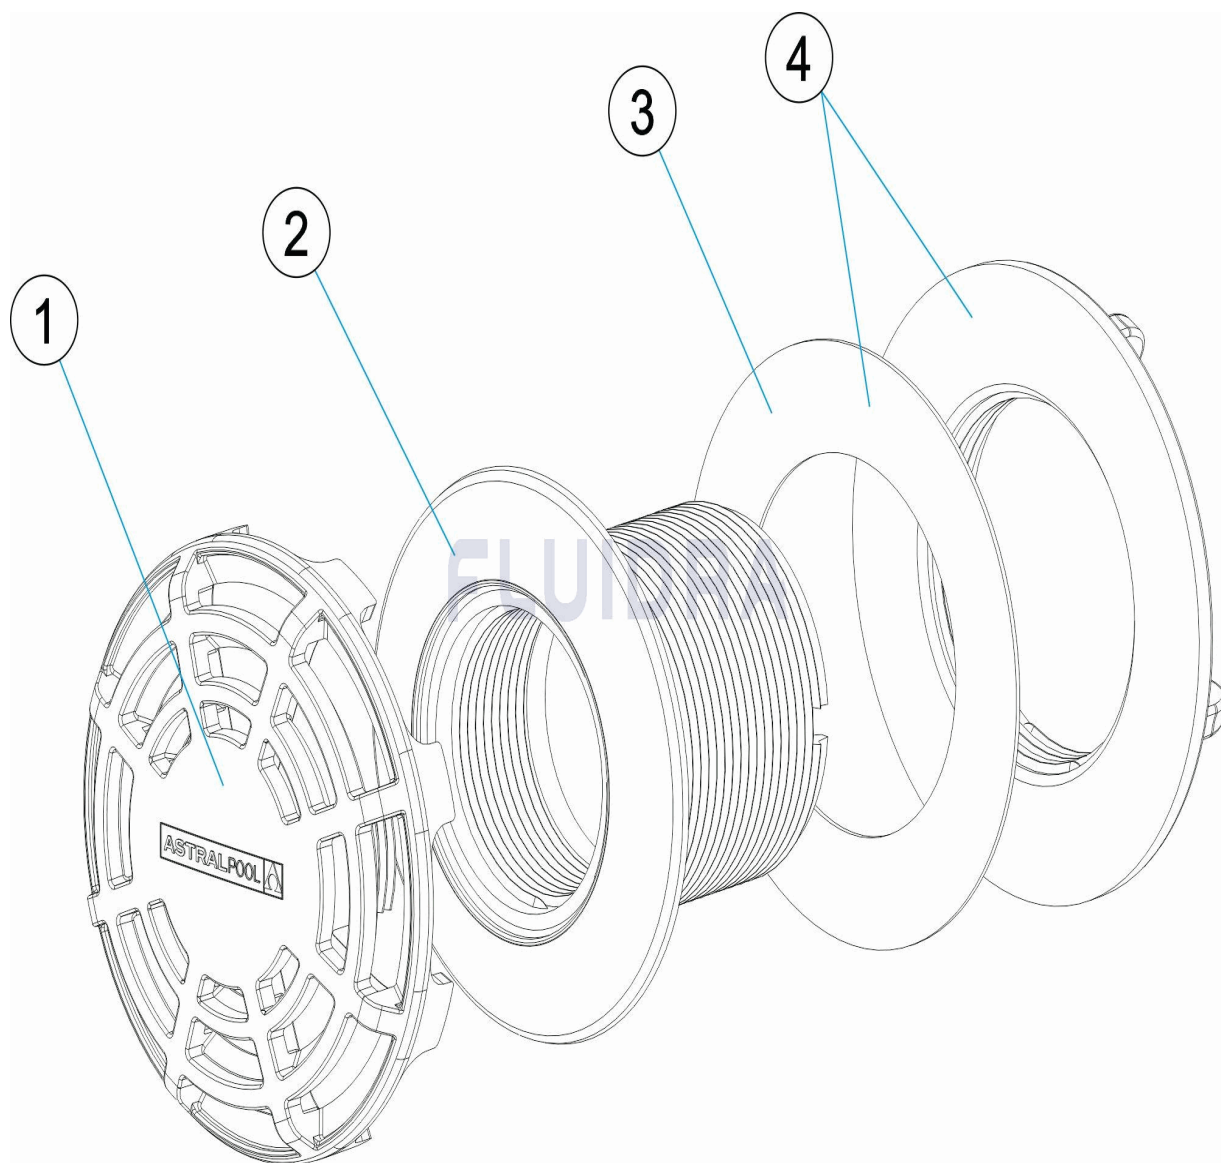

CODE **74121, 74121CL090, 74121CL129, 74121CL144**

DESCRIPTION: **GRILLE D'ASPIRATION**

OBSERVATIONS

POS	CODE	OBSERVATIONS
1	* 4402040124	POUR: 74121 WHITE
1	* 4402040125	POUR: 74121CL090 BEIGE
1	* 4402040126	POUR: 74121CL129 GREY
1	* 4402040127	POUR: 74121CL144 ANTHRACITE

CODE 74121, 74121CL090, 74121CL129, 74121CL144

DESCRIPTION: SUCTION GRILL

ENGLISH

POS	CODE	DESCRIPTION	QUANTITY	POS	CODE	DESCRIPTION	QUANTITY
1	* 4402040124	SUCTION GRILL		2	4402040128	RETURN INLET BASE	
1	* 4402040125	SUCTION GRILL		3	4402046005	INLET GASKET 60X95X1	
1	* 4402040126	SUCTION GRILL		4	4402041701	FIXING NUT AND GASKET	
1	* 4402040127	SUCTION GRILL					