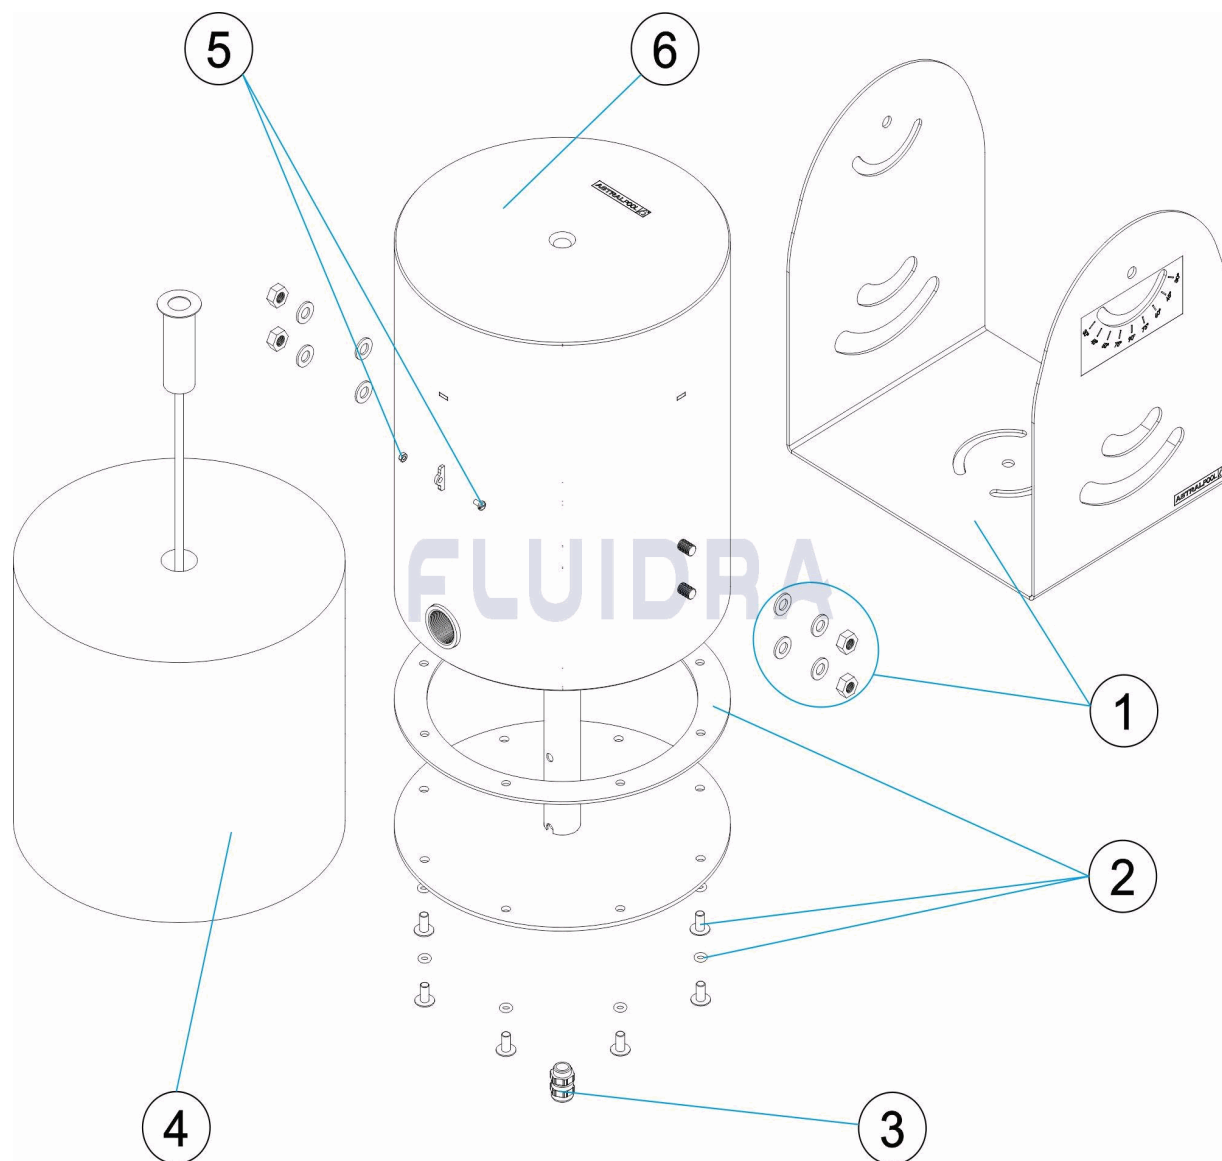

CODICE 66559, 66559RGB, 66561

DESCRIZIONE: GLASSY JET S - L

ITALIANO

POS	CODICE	DESCRIZIONE	QUANTITA'	POS	CODICE	DESCRIZIONE	QUANTITA'
1	* 4416010032	SUPPORTO		4	* 4416010037	SET SCHIUMA POLIESTERE	
1	* 4416010049	SUPPORTO		4	* 4416010051	SET 9 SCHIUMA POLIESTERE	
2	* 4416010034	GUARNIZIONE PIANA + VITI		5	4410010015	PRESA A TERRA	
2	* 4416010050	GUARNIZIONE PIANA + VITI		6	* 4416010052	GRUPPO CORPO	
3	4416010035	PREMISTOPPA		7	* 4416010053	GRUPPO CORPO