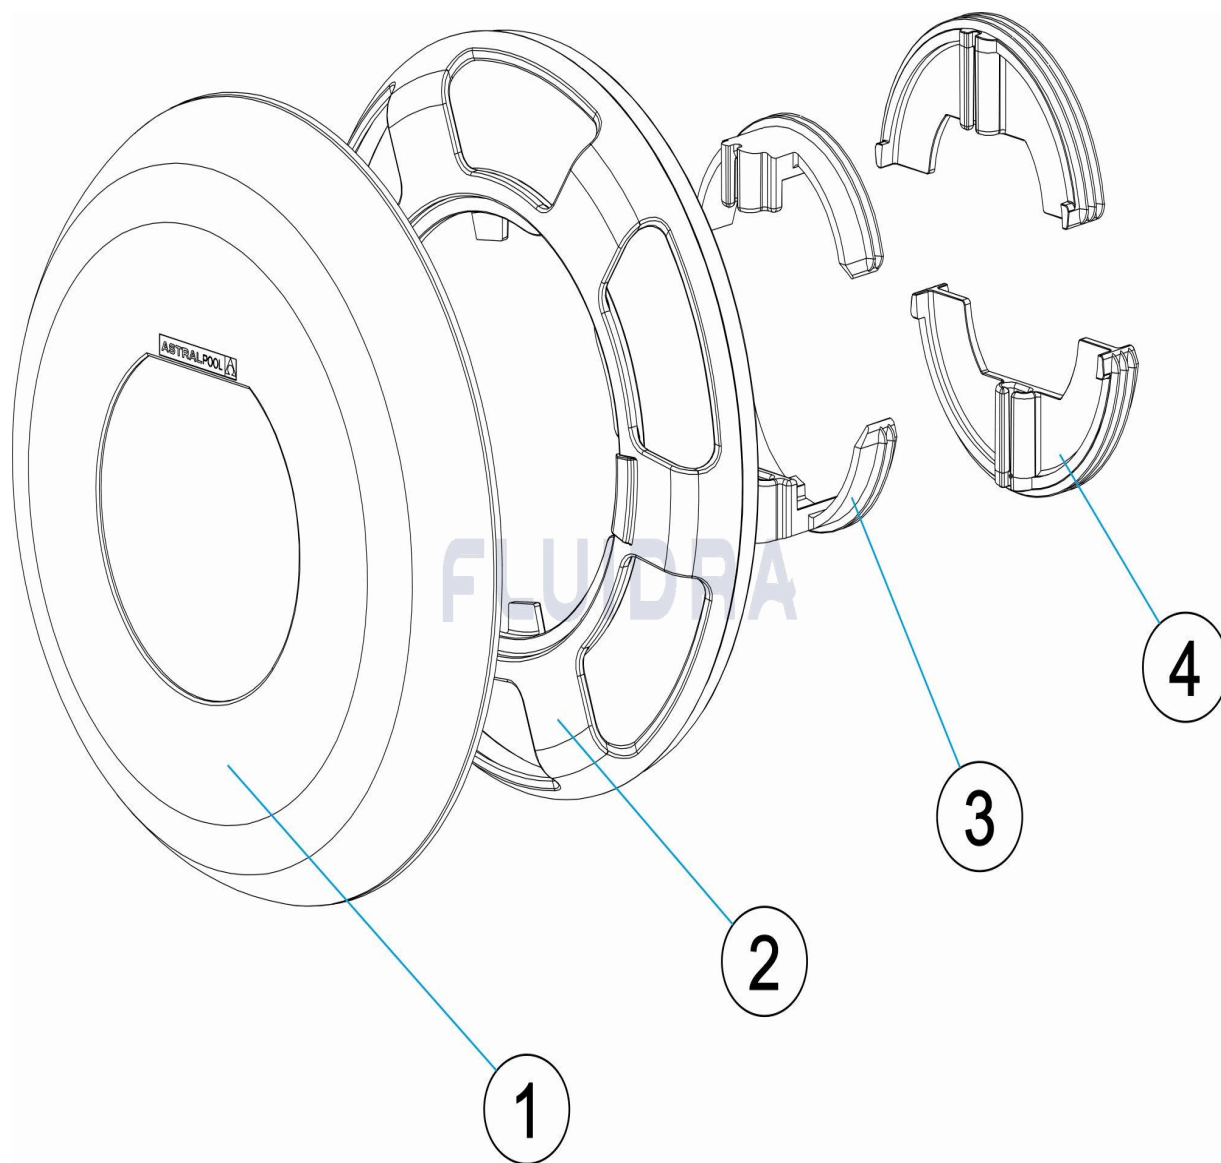

CODICE **74393, 74393CL090, 74393CL129, 74393CL144, 74393CLSS**

DESCRIZIONE: **RIVESTIMENTO BOCCHETTA GROSSO LUMIPLUS FLEXIMINI**

ITALIANO

POS	CODICE	DESCRIZIONE	QUANTITA'	POS	CODICE	DESCRIZIONE	QUANTITA'
1	* 4403010189	RIFINITURA FARO		1	* 4403010193	RIFINITURA FARO	
1	* 4403010190	RIFINITURA FARO		2	4403010194	DISTANZIATORE	
1	* 4403010191	RIFINITURA FARO		3	4403010195	ADATTATORE 1,5"	
1	* 4403010192	RIFINITURA FARO		4	4403010196	ADATTATORE 2"