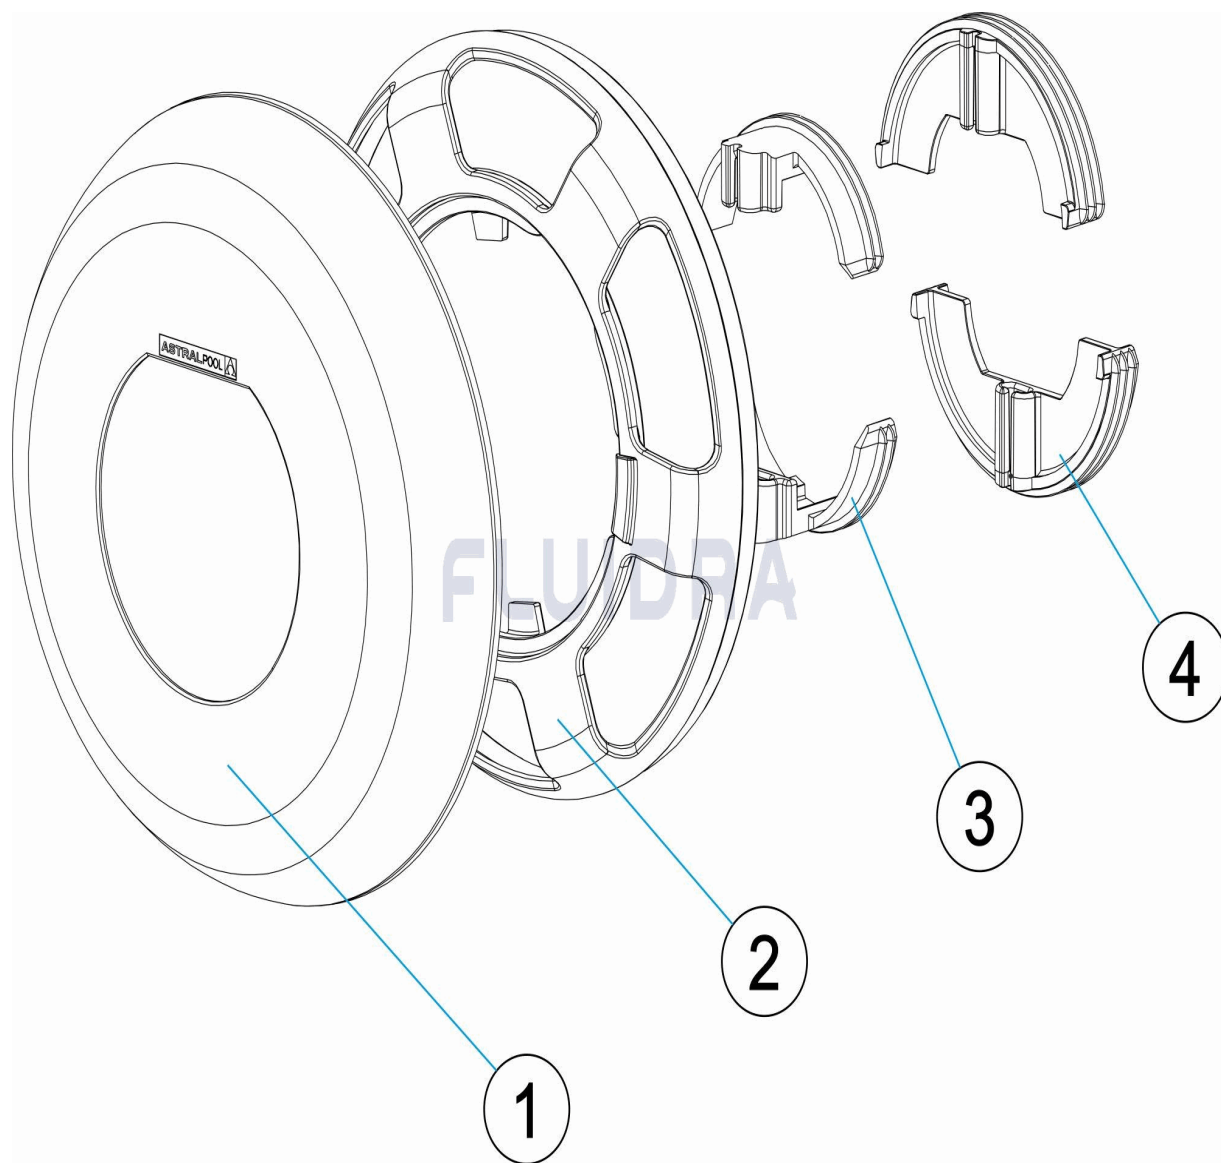

CODE **74393, 74393CL090, 74393CL129, 74393CL144, 74393CLSS**

DESCRIPTION: **DECORATIVE RING FOR NOZZLES LARGE LUMIPLUS FLEXIMINI**

**ENGLISH**

POS	CODE	DESCRIPTION	QUANTITY	POS	CODE	DESCRIPTION	QUANTITY
1	* 4403010189	PROJECTOR TRIM		1	* 4403010193	PROJECTOR TRIM	
1	* 4403010190	PROJECTOR TRIM		2	4403010194	SPACER	
1	* 4403010191	PROJECTOR TRIM		3	4403010195	1,5" ADAPTER	
1	* 4403010192	PROJECTOR TRIM		4	4403010196	2" ADAPTER	