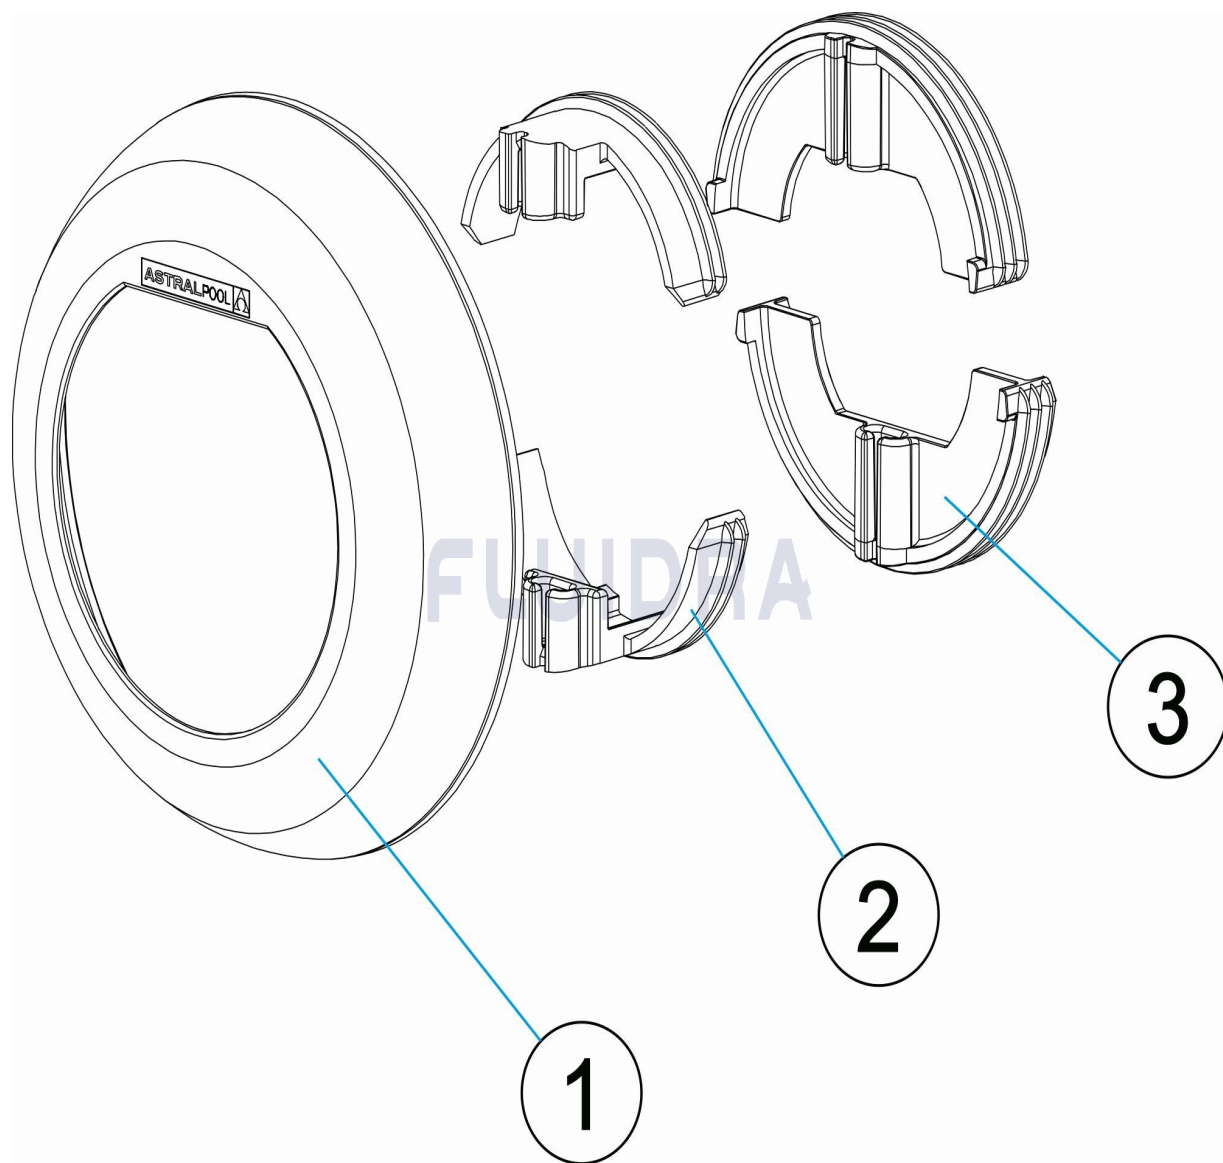

CODE **74394, 74394CL090, 74394CL129, 74394CL144, 74394CLSS**

DESCRIPTION: **DECORATIVE RING FOR NOZZLES SMALL LUMIPLUS FLEXIMINI**

ENGLISH

POS	CODE	DESCRIPTION	QUANTITY	POS	CODE	DESCRIPTION	QUANTITY
1	* 4403010197	PROJECTOR TRIM		1	* 4403010203	PROJECTOR TRIM	
1	* 4403010198	PROJECTOR TRIM		2	4403010195	1,5" ADAPTER	
1	* 4403010199	PROJECTOR TRIM		3	4403010196	2" ADAPTER	
1	* 4403010200	PROJECTOR TRIM					