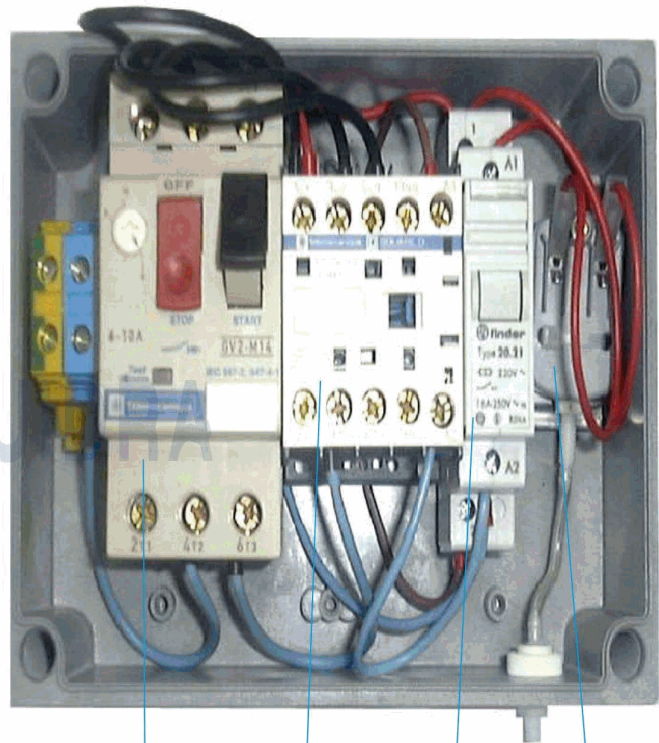

CODICE 11506, 11507, 11510, 25456, 31894, 32151, 65536

DESCRIZIONE: CASSETTA DI MANOVRA PER CONTROCORRENTE

3

5

1

2

1

3

2

4

ITALIANO

POS	CODICE	DESCRIZIONE	QUANTITA'	POS	CODICE	DESCRIZIONE	QUANTITA'
1	* 4405030000	TERMOSTATO 4-6,3 A		3	* 4405030004	CONTATTORE 4 KW	
1	* 4405030001	TERMOSTATO 6,3-10 A		3	* 4405030005	CONTATTORE 5,5 KW	
1	* 4405030002	TERMOSTATO 10-16 A		4	4405030006	INTERRUTTORE PNEUMATICO	
2	4405030003	TELERUTTORE		5	4405030007	INTERRUTTORE PNEUMATICO