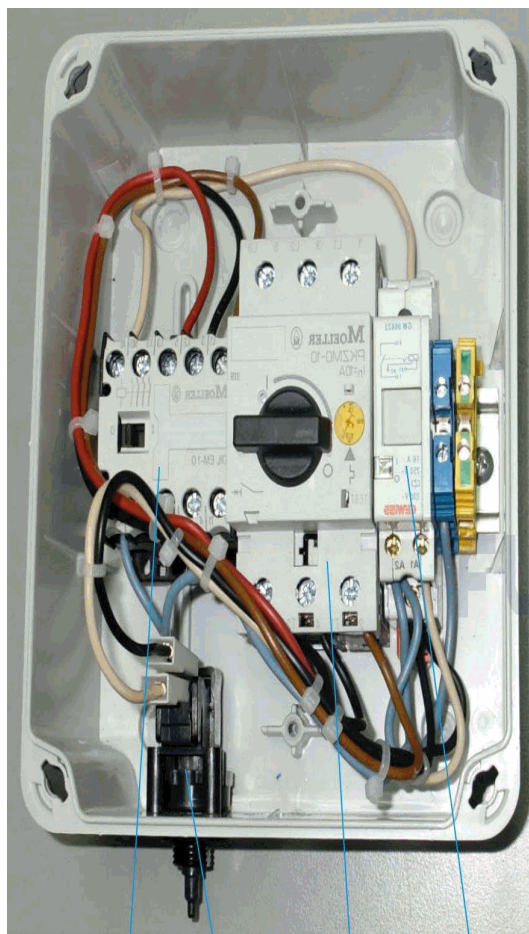

CODE 11506, 11507, 11510, 25456, 31894, 32151, 65536

DESCRIPTION: CONTROL PANEL FOR COUNTERCURRENT

3

5

1

2