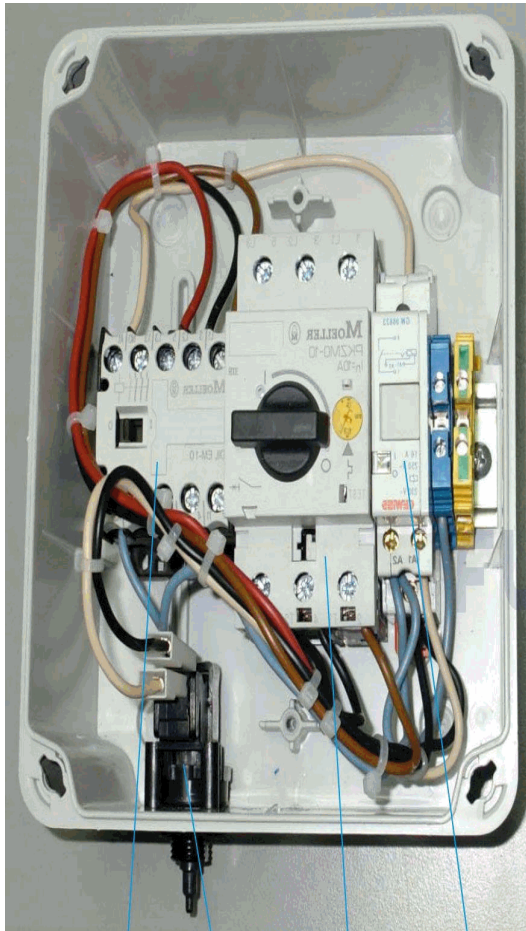

CODICE 11506, 11507, 11510, 25456, 31894, 32151, 65536

DESCRIZIONE: CASSETTA DI MANOVRA PER CONTROCORRENTE

3

5

1

2

1

3

2

4

ITALIANO

POS	CODICE	DESCRIZIONE	QUANTITA'	POS	CODICE	DESCRIZIONE	QUANTITA'
1	* 4405030000	TERMOSTATO 4-6,3 A		3	* 4405030004	CONTATTORE 4 KW	
1	* 4405030001	TERMOSTATO 6,3-10 A		3	* 4405030005	CONTATTORE 5,5 KW	
1	* 4405030002	TERMOSTATO 10-16 A		4	4405030006	INTERRUTTORE PNEUMATICO	
2	4405030003	TELERUTTORE		5	4405030007	INTERRUTTORE PNEUMATICO