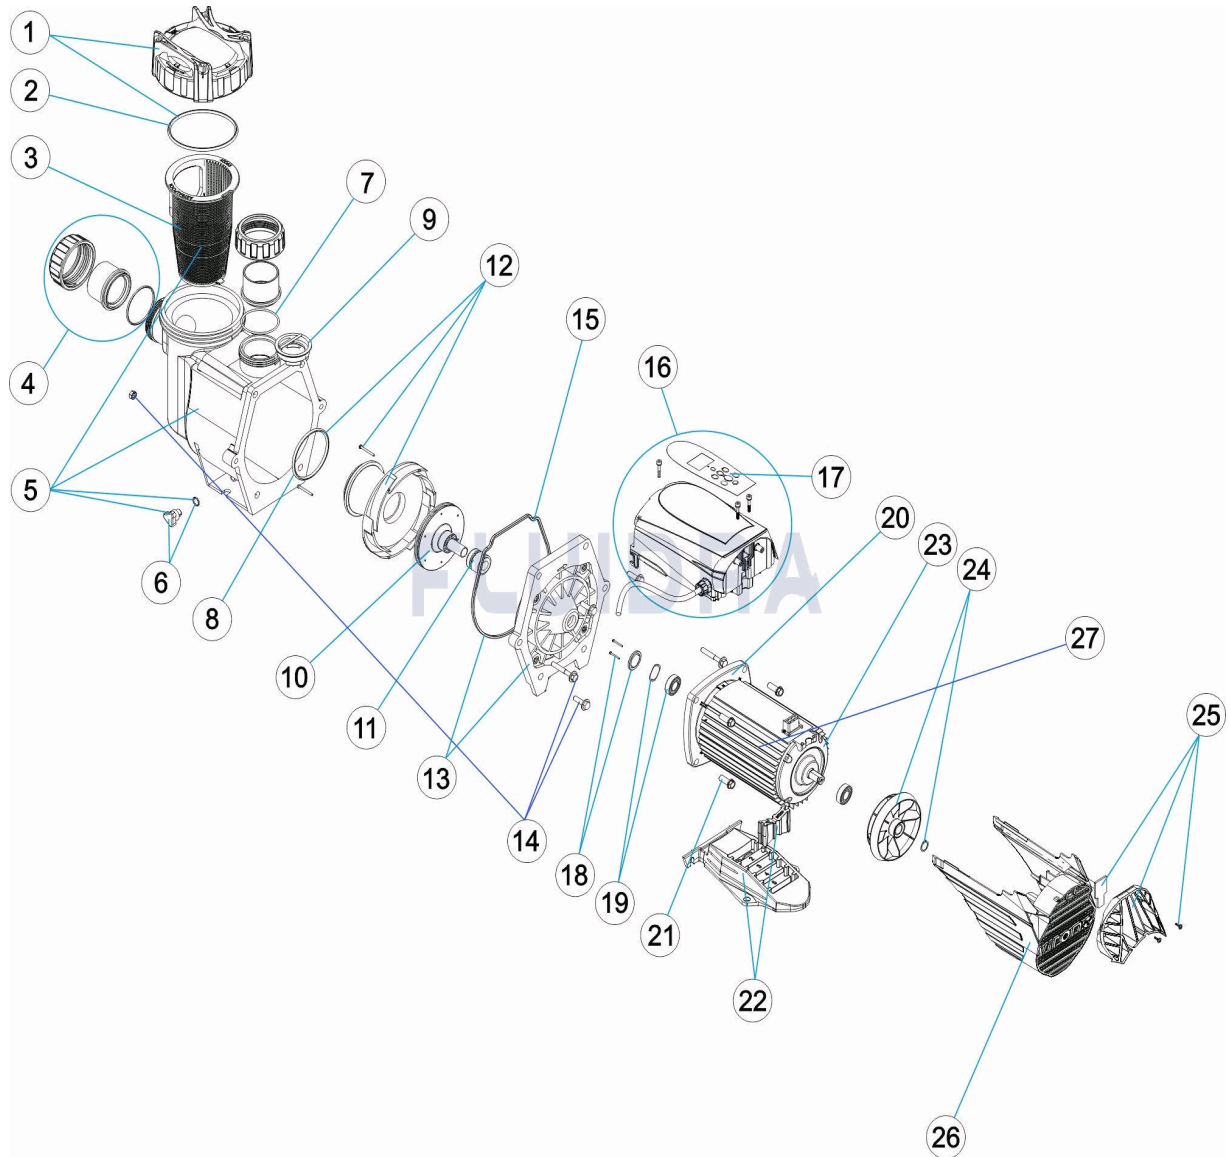

CODE **56550, 56561**

DESCRIPTION: **VIRON P320 PUMP**

ENGLISH

POS	CODE	DESCRIPTION	QUANTITY	POS	CODE	DESCRIPTION	QUANTITY
1	4405010421	PRE-FILTER COVER NUT		14	* 4405010446	SCREWS FOR PUMP BODY	
2	4405010425	PREFILTRO COVER JOINT		14	* 4405010652	SCREWS FOR PUMP BODY	
3	4405010426	PRE-FILTER BASKET		15	* 4405010444	BODY GASKET BEFORE 08/14	
4	4408060131	CONNECTION BAG D. 50 EU		15	* 4405010650	BODY GASKET AFTER 08/14	
5	* 4405010460	PREFILTER BODY P320 BEFORE 08/14		16	4405010568	PUMP CONTROL UNIT P320 (MODBUS)	
5	* 4405010567	PREFILTER BODY P320 AFTER 08/14		17	4405010455	CONTROL FACEPLATE - P320, P600	
6	4405010462	DRAIN CAP SET		18	4405010741	BEARING CAP	
7	4405010459	UNION SEALS		19	4405010742	6203 REAR BEARING	
8	4405010433	DIFFUSER GASKET		20	4405010743	FRONT MOTOR COVER	
9	4405010432	CHECK VALVE		21	4405010447	MOTOR FIXING SCREWS	
10	4405010441	IMPELLER		22	4405010448	STAND BASE	
11	4405010763	MECHANICAL SEAL		23	4405010744	REAR MOTOR COVER	
12	4405010434	DIFFUSER		24	4405010458	FAN P320-P600	