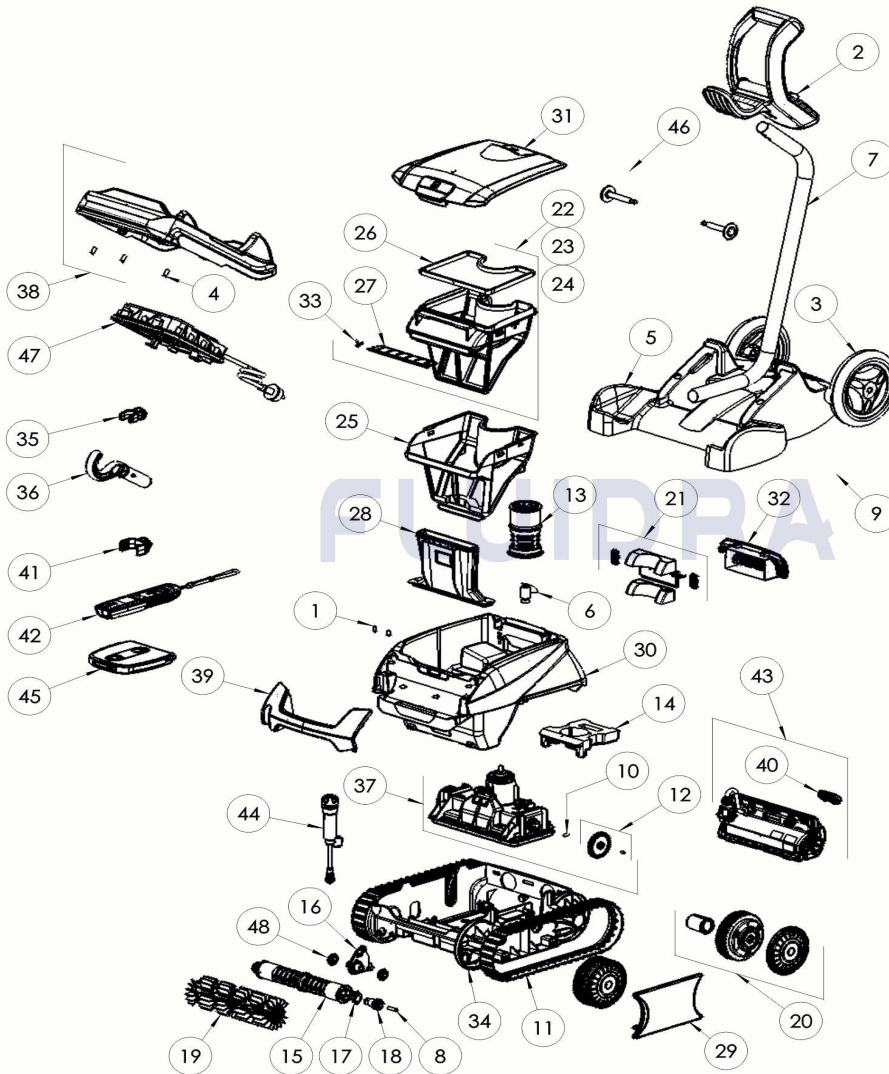

CODE **WR000507**

DESCRIPTION: RF 5600iQ

ENGLISH

POS	CODE	DESCRIPTION	QUANTITY	POS	CODE	DESCRIPTION	QUANTITY
1	R0516700	SCREWS 4*12 MM (X5)	1	16	R0896500	ROLLER SUPPORT CN	1
2	R0565000	TROLLEY HANDLE	1	17	R0896600	OUTER BEARING CN, (*2)	1
3	R0565100	TROLLEY WHEELS (*2)	1	18	R0896700	12 POINT GEAR, CN (*2)	1
4	R0608500	SCREW 4*16MM (set of 5)	1	19	R0896900	BRUSH SCRUBBER CN GREY (*2)	1
5	R0632800	COMPLETE LOWER PART TROLLEY CYCL	1	20	R0897300	WHEEL CN, BLACK	4
6	R0633200	IMPELLER CYCLONX	1	21	R0897400	REAR FLAP DOOR KIT CN	1
7	R0634400	TROLLEY TUBE CYCLONX	1	22	R0897500	FILTER CN 100µ - SINGLE	1
8	R0638900	SCREW 4*25 MM (SET OF 5)	1	23	R0897600	FILTER CN 150µ - DUAL	1
9	R0639500	TROLLEY KIT C	1	24	R0897700	FILTER CN 200µ - SINGLE	1
10	R0657900	MOTOR BLOCK SHAFT PIN Ø4 (SET OF 5)	1	25	R0898100	OVER FILTER CN 60µ - DUAL	1
11	R0895200	TRACK CN (*2)	1	26	R0898300	CANISTER SEAL CN	1
12	R0895600	DRIVE GEAR KIT (*2)	1	27	R0898400	CANISTER INLET FLAP CN	1
13	R0895700	FLOW OUTLET CN	1	28	R0898500	INLET CHANNEL CN	1