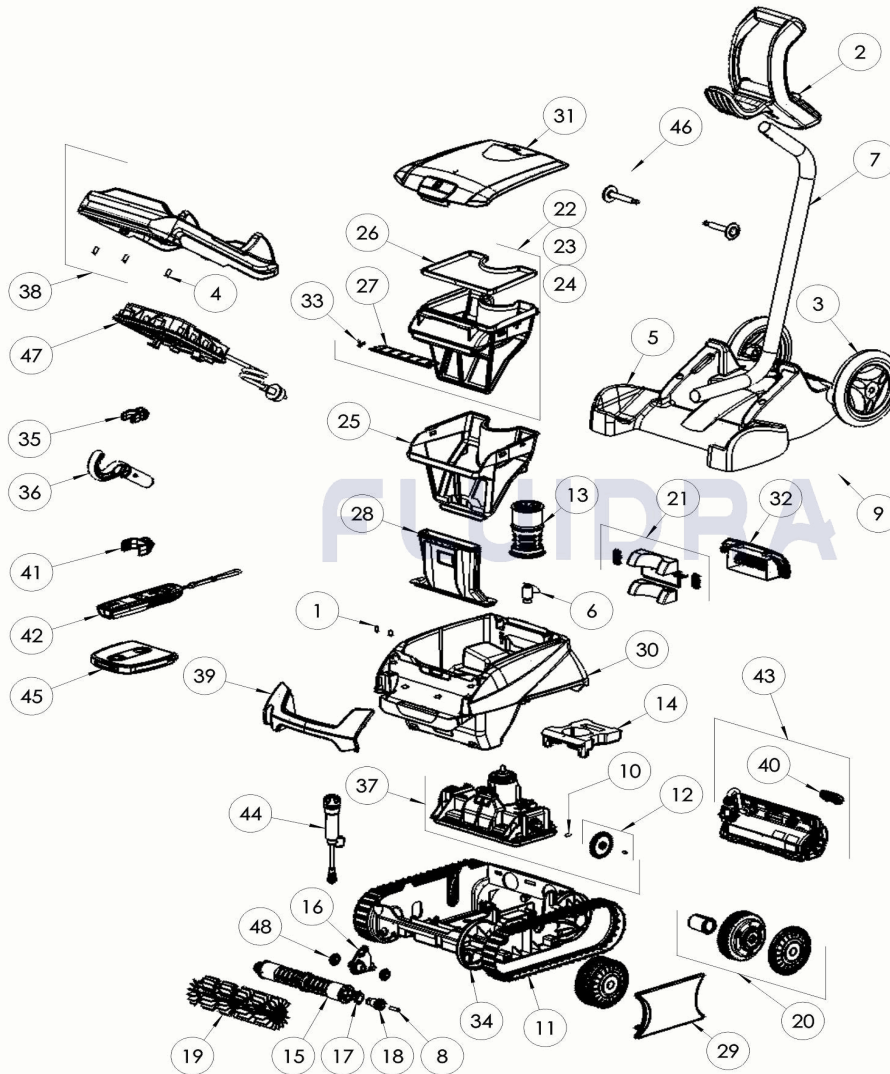

CODICE **WR000507**

DESCRIZIONE: RF 5600iQ

ITALIANO

POS	CODICE	DESCRIZIONE	QUANTITA'	POS	CODICE	DESCRIZIONE	QUANTITA'
1	R0516700	VITE 4*12 MM (*5)	1	16	R0896500	PONTICELLO SPAZZOLA CN	1
2	R0565000	MANIGLIA CARRELLO	1	17	R0896600	CUSCINETTO ESTERNO CN (*2)	1
3	R0565100	RUOTE CARRELLO (*2)	1	18	R0896700	PIGNONE SPAZZOLA CN (*2)	1
4	R0608500	VITE 4*16 MM A4 (*5)	1	19	R0896900	SPAZZOLE CN GRIGIO CHIARO (*2)	1
5	R0632800	PARTE INFERIORE CARRELLO CYCLONX	1	20	R0897300	RUOTA CN	4
6	R0633200	ELICA CYCLONX	1	21	R0897400	KIT CLAPET POSTERIORE CN	1
7	R0634400	CARRELLO CYCLONX	1	22	R0897500	FILTRO CN 100µ - SINGLE	1
8	R0638900	VITE 4*25 MM (*5)	1	23	R0897600	FILTRO CN 150µ - DUAL	1
9	R0639500	CARRELLO C	1	24	R0897700	FILTRO CN 200µ - SINGLE	1
10	R0657900	KIT 5 PIN ALBERO MOTORE	1	25	R0898100	FILTRO CN 60µ - DUAL	1
11	R0895200	CINGOLI CN (*2)	1	26	R0898300	GUARNIZIONE COPERCHIO CN	1
12	R0895600	PIGNONE CN (*2)	1	27	R0898400	CLAPET FILTRO CN	1
13	R0895700	GUIDA FLUSSO CN	1	28	R0898500	CONDOTTO ASPIRAZIONE CN	1