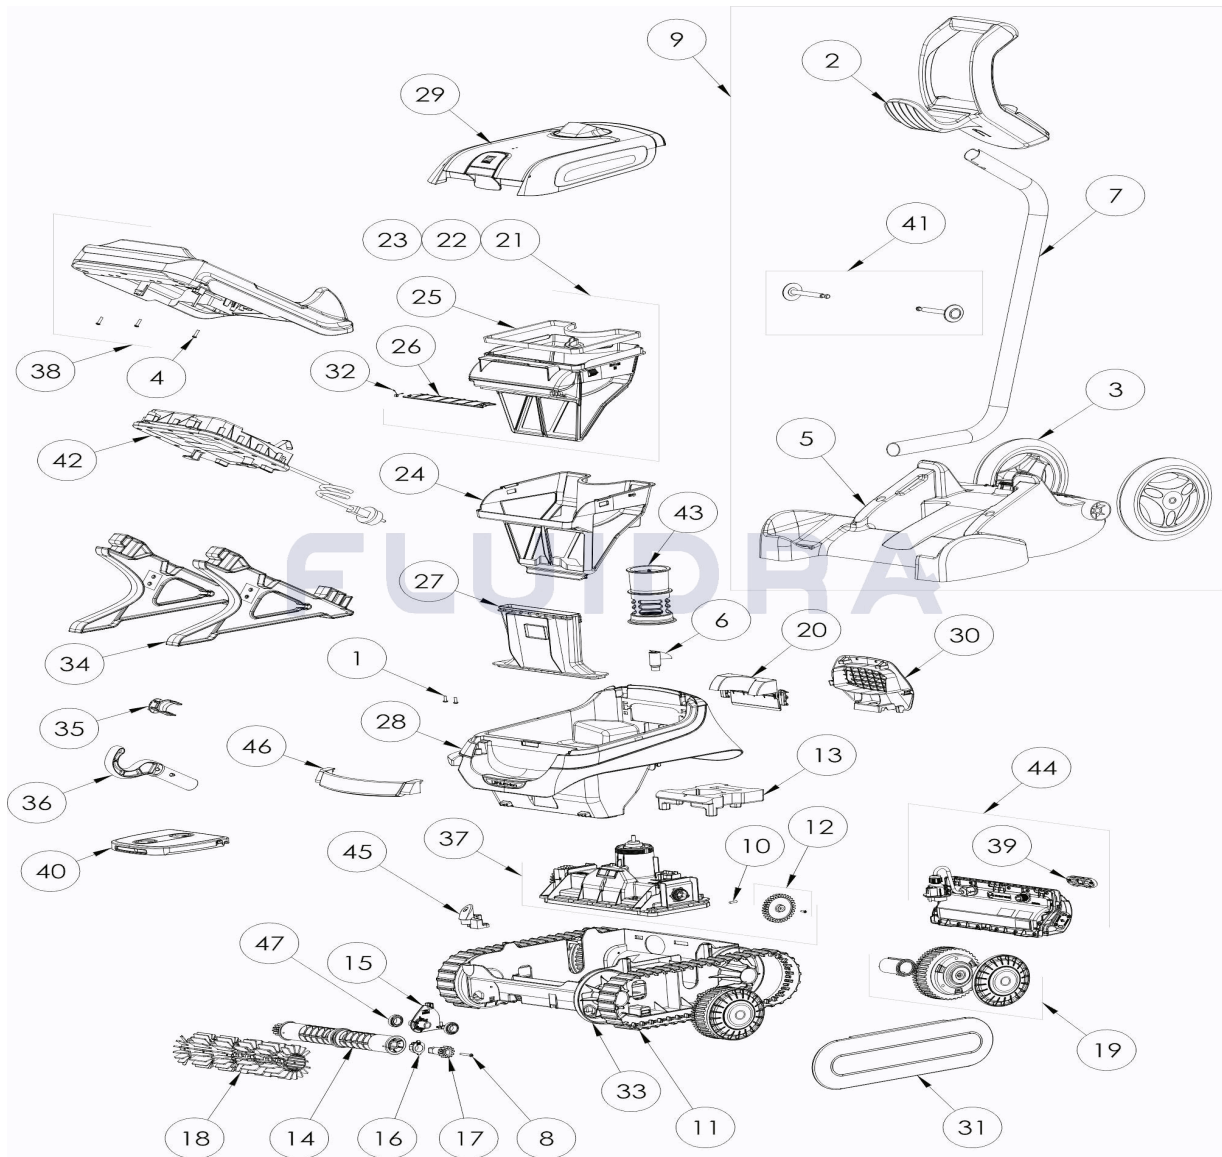

CODICE **WR000607**

DESCRIZIONE: **52 XA-LI iQ**

ITALIANO

POS	CODICE	DESCRIZIONE	QUANTITA'	POS	CODICE	DESCRIZIONE	QUANTITA'
1	R0516700	VITE 4*12 MM (*5)	1	16	R0896600	CUSCINETTO ESTERNO CN (*2)	1
2	R0565000	MANIGLIA CARRELLO	1	17	R0896700	PIGNONE SPAZZOLA CN (*2)	1
3	R0565100	RUOTE CARRELLO (*2)	1	18	R0896900	SPAZZOLE CN GRIGIO CHIARO (*2)	1
4	R0608500	VITE 4*16 MM A4 (*5)	1	19	R0897300	RUOTA CN	4
5	R0632800	PORTE INFERIORE CARRELLO CYCLONX	1	20	R0897400	KIT CLAPET POSTERIORE CN	1
6	R0633200	ELICA CYCLONX	1	21	R0897500	FILTRO CN 100µ - SINGLE	1
7	R0634400	CARRELLO CYCLONX	1	22	R0897600	FILTRO CN 150µ - DUAL	1
8	R0638900	VITE 4*25 MM (*5)	1	23	R0897700	FILTRO CN 200µ - SINGLE	1
9	R0639500	CARRELLO C	1	24	R0898100	FILTRO CN 60µ - DUAL	1
10	R0657900	KIT 5 PIN ALBERO MOTORE	1	25	R0898300	GUARNIZIONE COPERCHIO CN	1
11	R0895200	CINGOLI CN (*2)	1	26	R0898400	CLAPET FILTRO CN	1
12	R0895600	PIGNONE CN (*2)	1	27	R0898500	CONDOTTO ASPIRAZIONE CN	1
13	R0896300	FLOTTANTE TELAIO CN	1	28	R0900400	SCOCCA CN A GRIGIO CHIARO	1