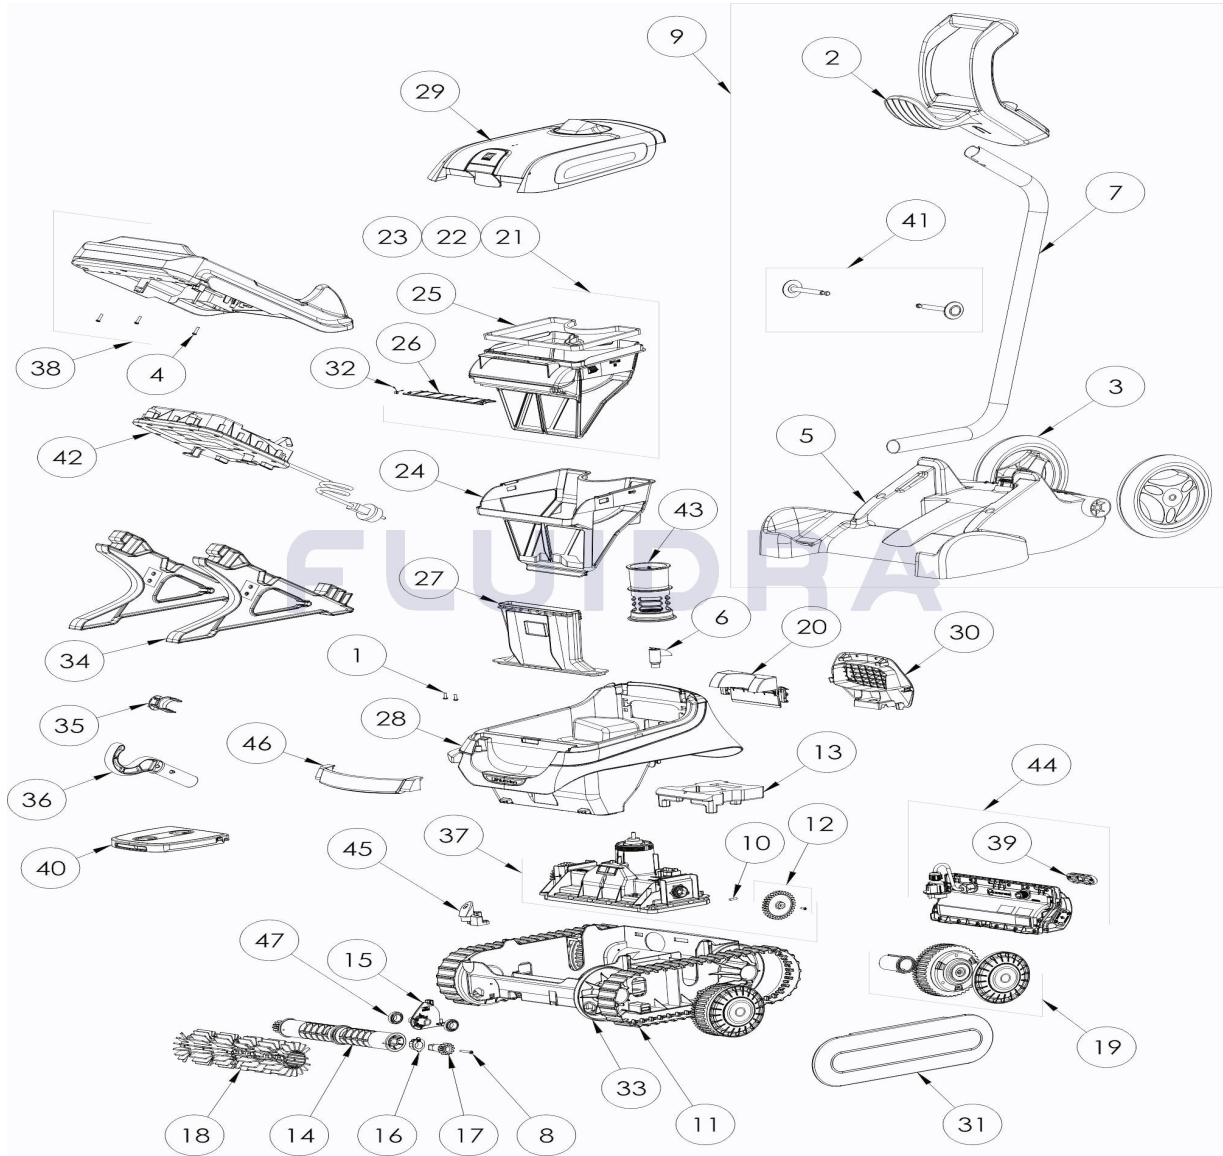

CODIGO **WR000607**

DESCRIÇÃO: **52 XA-Li iQ**

PORTUGUES

POS	CODIGO	DESCRIÇÃO	JANTIDADE	POS	CODIGO	DESCRIÇÃO	JANTIDADE
1	R0516700	PARAFUSO 4*12 MM (Pack 5 UN)	1	16	R0896600	ROLAMENTO EXTERIOR CN (*2)	1
2	R0565000	PEGA CARRO DE TRANSPORTE	1	17	R0896700	PINHÃO 12 DENTES, CN (*2)	1
3	R0565100	RODAS CARRO DE TRANSPORTE	1	18	R0896900	ESCOVAS CN CINZA CLARO (*2)	1
4	R0608500	PARAFUSO 4*16 MM A4 (Pack 5 UN)	1	19	R0897300	RODA CN	4
5	R0632800	BASE CARRO CYCLONX	1	20	R0897400	KIT DE VÁLVULA TRASEIRA CN	1
6	R0633200	HÉLICE CYCLONX	1	21	R0897500	FILTRO CN 100µ - SINGLE	1
7	R0634400	TUBO CARRO DE TRANSPORTE CYCLONX	1	22	R0897600	FILTRO CN 150µ - DUAL	1
8	R0638900	PARAFUSO 4*25 MM (Pack 5 UN)	1	23	R0897700	FILTRO CN 200µ - SINGLE	1
9	R0639500	CARRO C	1	24	R0898100	FILTRO CN 60µ - DUAL	1
10	R0657900	PASSADOR Ø4 EIXO BLOCO MOTOR (PAC)	1	25	R0898300	JUNTA DE TAMPA CN	1
11	R0895200	LAGARTAS CN (*2)	1	26	R0898400	VÁLVULA DO FILTRO CN	1
12	R0895600	RODA DENTADA CN (*2)	1	27	R0898500	BOCA DE ASPIRAÇÃO CN	1
13	R0896300	FLUTUADOR CHASSIS CN	1	28	R0900400	CORPO CN A CINZA CLARO	1