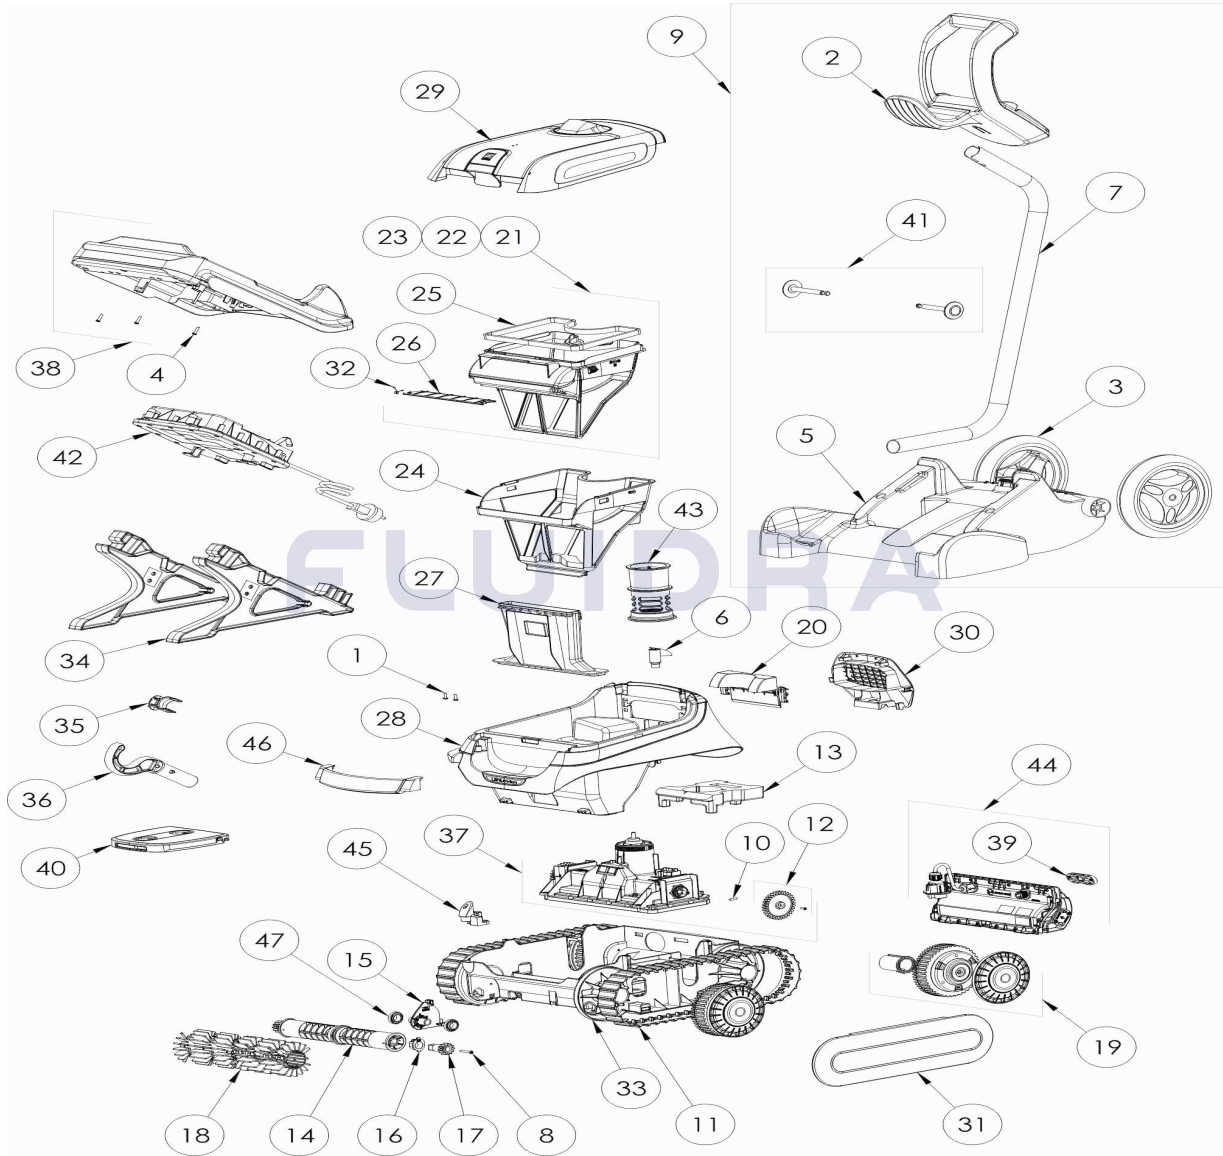

CODE **WR000607**

DESCRIPTION: **52 XA-LI iQ**

ENGLISH

POS	CODE	DESCRIPTION	QUANTITY	POS	CODE	DESCRIPTION	QUANTITY
1	R0516700	SCREWS 4*12 MM (X5)	1	16	R0896600	OUTER BEARING CN, (*2)	1
2	R0565000	TROLLEY HANDLE	1	17	R0896700	12 POINT GEAR, CN (*2)	1
3	R0565100	TROLLEY WHEELS (*2)	1	18	R0896900	BRUSH SCRUBBER CN GREY (*2)	1
4	R0608500	SCREW 4*16MM (set of 5)	1	19	R0897300	WHEEL CN, BLACK	4
5	R0632800	COMPLETE LOWER PART TROLLEY CYCLC	1	20	R0897400	REAR FLAP DOOR KIT CN	1
6	R0633200	IMPELLER CYCLONX	1	21	R0897500	FILTER CN 100µ - SINGLE	1
7	R0634400	TROLLEY TUBE CYCLONX	1	22	R0897600	FILTER CN 150µ - DUAL	1
8	R0638900	SCREW 4*25 MM (SET OF 5)	1	23	R0897700	FILTER CN 200µ - SINGLE	1
9	R0639500	TROLLEY KIT C	1	24	R0898100	OVER FILTER CN 60µ - DUAL	1
10	R0657900	MOTOR BLOCK SHAFT PIN Ø4 (SET OF 5)	1	25	R0898300	CANISTER SEAL CN	1
11	R0895200	TRACK CN (*2)	1	26	R0898400	CANISTER INLET FLAP CN	1
12	R0895600	DRIVE GEAR KIT (*2)	1	27	R0898500	INLET CHANNEL CN	1
13	R0896300	CHASSIS FLOAT CN	1	28	R0900400	BODY HOUSING CN A, LIGHT GREY	1