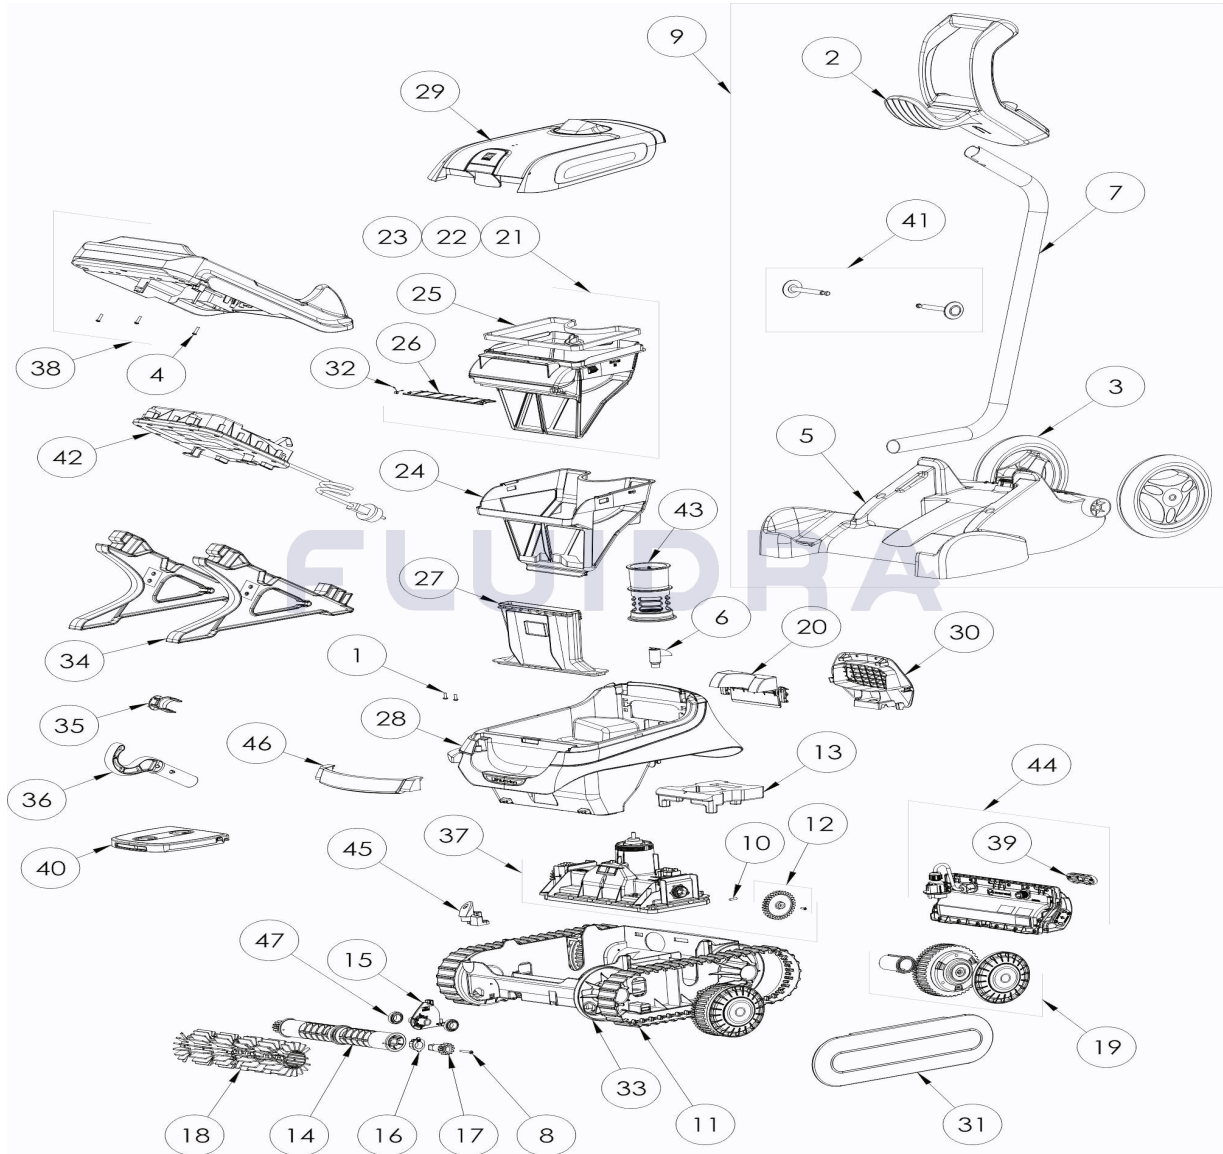

CODE **WR000607**

BESCHREIBUNG: **52 XA-Li iQ**

DEUTSCH

POS	CODE	BESCHREIBUNG	MENGE	POS	CODE	BESCHREIBUNG	MENGE
1	R0516700	SCHRAUBE 4 * 12 MM(SET mit 5 Stk.)	1	16	R0896600	LAGER AUSSEN CN (* 2)	1
2	R0565000	HANDGRIFF CADDY	1	17	R0896700	ZAHNRAD 12 ZÄHNE CN	1
3	R0565100	RÄDER CADDY (SET mit 2 Stk.)	1	18	R0896900	BÜRSTEN CN HELLGRAU (*2)	1
4	R0608500	SCHRAUBE 4 * 16 MM, A4 (SET mit 5 Stk.)	1	19	R0897300	LENKRAD CN	4
5	R0632800	BODENPLATTE CADDY A-0 (CYCLONX)	1	20	R0897400	VENTLKLAPPENSET CN	1
6	R0633200	TURBINE (CYCLONX)	1	21	R0897500	FILTER CN 100µ - SINGLE	1
7	R0634400	STANDROHR FÜR CADDY (CYCLONX)	1	22	R0897600	FILTER CN 150µ - DUAL	1
8	R0638900	SCHRAUBE 4 * 25 MM, A2 (SET mit 5 Stk.)	1	23	R0897700	FILTER CN 200µ - SINGLE	1
9	R0639500	CADDY C	1	24	R0898100	FILTERKORB AUSSEN CN 60µ - DUAL	1
10	R0657900	BEFESTIGUNGSSTIFT FÜR MOTORBLOCK	1	25	R0898300	FILTERKORBDICHTUNG CN	1
11	R0895200	RAUPENBAND CN (*2)	1	26	R0898400	FILTERKLAPPE CN	1
12	R0895600	ZAHNRAD CN (*2)	1	27	R0898500	SAUGKANAL CN	1
13	R0896300	SCHWIMMKÖRPER CHASSIS CN	1	28	R0900400	GEHÄUSE CN A HELLGRAU	1