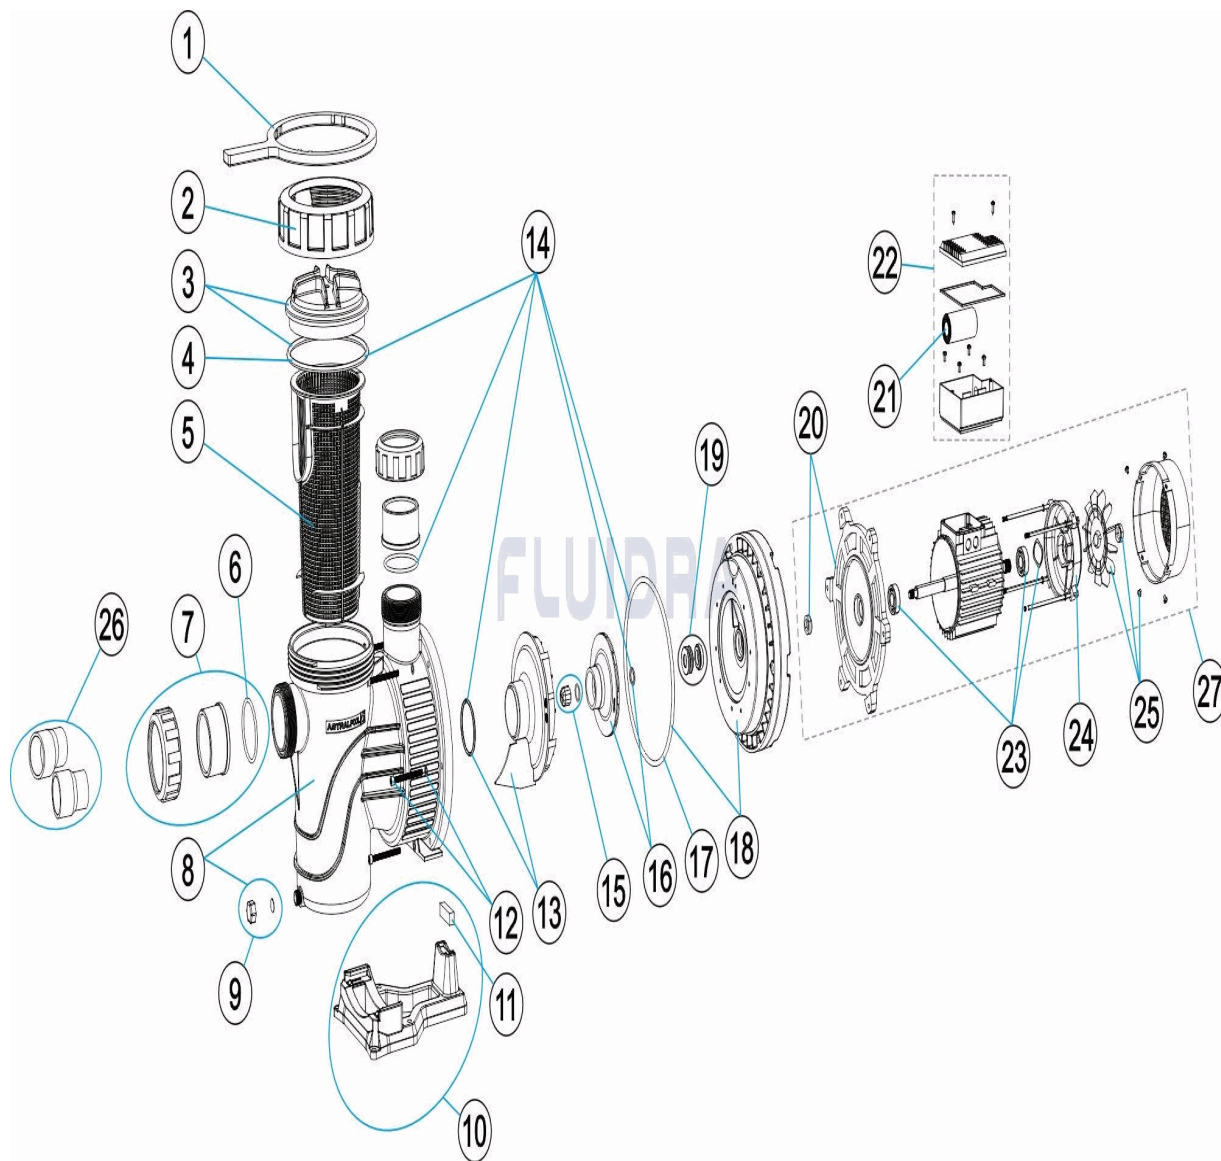

CODICE 73676, 73678, 73680, 73681, 73682, 73683, 73684, 73685, 73686, 73687

DESCRIZIONE: POMPA VERDON

ITALIANO

POS	CODICE	DESCRIZIONE	QUANTITA'	POS	CODICE	DESCRIZIONE	QUANTITA'
1	4404130103	CHIAVE GHIERA PER FILTRO		11	* 4405010442	SILENTBLOC 3/4 - 1 - 1,25 HP	
2	4404130101	VITE COPERCHIO PREFILTRO		12	4405010590	VITE FISSAGGIO CORPO	
3	4405010702	COPERCHIO PREFILTRO		13	* 4405010115	DIFFUSORE <=0,75 HP	
4	4405010178	O-RING D 151,7X6,99		13	* 4405010116	DIFFUSORE 1 HP - 2 HP	
5	4405010105	CESTO PREFILTRO		13	* 4405010117	DIFFUSORE 2,5 - 3 HP	
6	4405010907	O-RING D 63X4		14	* 4405010899	GUARNIZIONI	
7	* 4405011104	MANICOTTI DI UNIONE D-50 (0,5 - 1 HP)		14	* 4405010900	GUARNIZIONI	
7	* 4405011105	MANICOTTI DI UNIONE D-63 (1,5 - 3 HP)		15	* 4405011379	TAPPO RUOTA	
8	4405010894	CORPO POMBA		16	* 4405010591	RUOTA 1/2 (II) HP	
9	4405010587	TAPPO SCARICO		16	* 4405010593	RUOTA 3/4 (II) HP	
10	* 4405010895	BASAMENTO POMPA		16	* 4405010595	RUOTA 1 (II) HP	
10	* 4405010896	BASAMENTO POMPA		16	* 4405010596	RUOTA 1 (III) HP	
10	* 4405010897	BASAMENTO POMPA		16	* 4405010597	RUOTA 1,5 (II) HP	

* SI FACCIA RIFERIMENTO AL FOGLIO DELLE OSSERVAZIONI