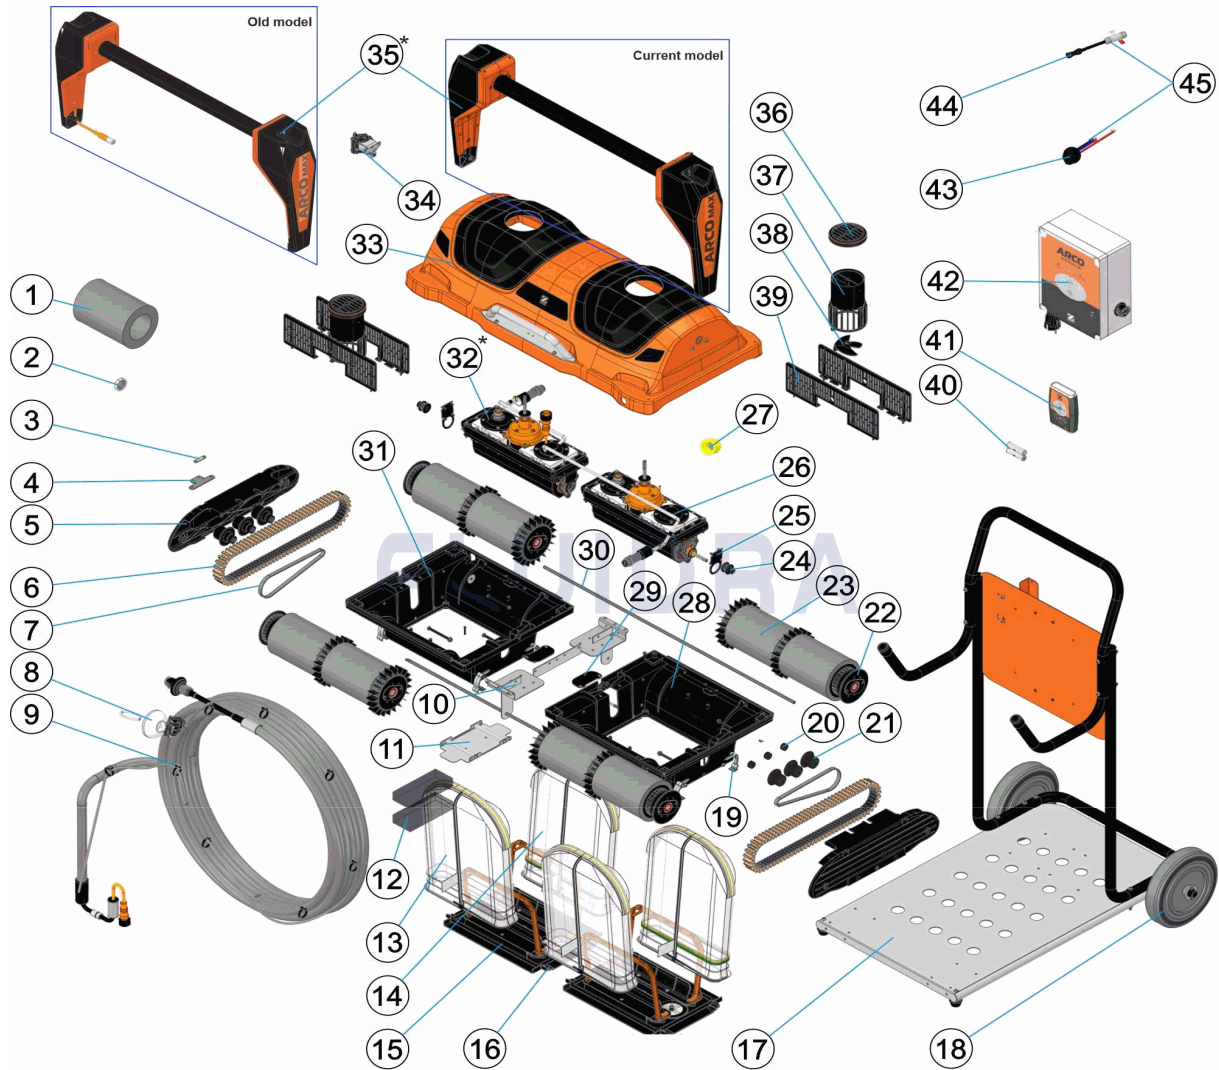

CODICE **WR000397**

DESCRIZIONE: **PULISCIFONDI ARCOMAX**

*
Si el brazo del robot tiene cable (old model, descatálogo), también se tiene que pedir de la posición 27.
If the arm of the robot has a cable (old model, discontinued), the position 27 must also be ordered.

ITALIANO

POS	CODICE	DESCRIZIONE	QUANTITA'	POS	CODICE	DESCRIZIONE	QUANTITA'
1	WR000396R0011	SPAZZOLE PVA		15	WR000396R0019	VASSOIO FILTRO	
2	WR000396R0040	CUSCINETTO A SFERE IN PLASTICA		16	WR000396R0079	PENNELLO FILTRO	
3	WR000396R0039	BLOCCA CAVO		17	WR000397R0016	CARRELLO	
4	WR000397R0022	SUPPORTO DEL CAVO		18	WR000396R0012	RUOTA DEL CARRELLO	
5	WR000396R0002	FLANGIA LATERALE		19	WR000396R0072	BLOCCO PIASTRA FILTRO AD ARCO BIANC	
6	WR000396R0010	CATERPILLAR NERO		20	WR000396R0037	DISTANZIALE PULEGGIA DI GUIDA	
7	WR000397R0010	BANDA DI TRASMISSIONE		21	WR000396R0032	PULEGGIA DI GUIDA	
8	WR000397R0034	KIT CORDA PER ARCOMAX		22	WR000397R0031	RULLO	
9	* WR000397R0006	CAVO 40 M		23	WR000397R0009	RULLO COMPLETO	
9	* WR000397R0025	CAVO DA 40M PER ARCOMAX RBL		24	WR000396R0033	PULEGGIA	
10	WR000397R0002	DOPPIA GIUNZIONE TELAIO		25	WR000396R0028	SHOCK FISSAGGIO MOTORE	
11	WR000397R0001	PIASTRA INFERIORE		26	WR000397R0017	MOTORE SLAVE	
12	WR000397R0035	GALLEGGIANTI		27	WR000396R0074	TAPPO DI CHIUSURA PER SPINA MASCHIO	

* SI FACCIA RIFERIMENTO AL FOGLIO DELLE OSSERVAZIONI