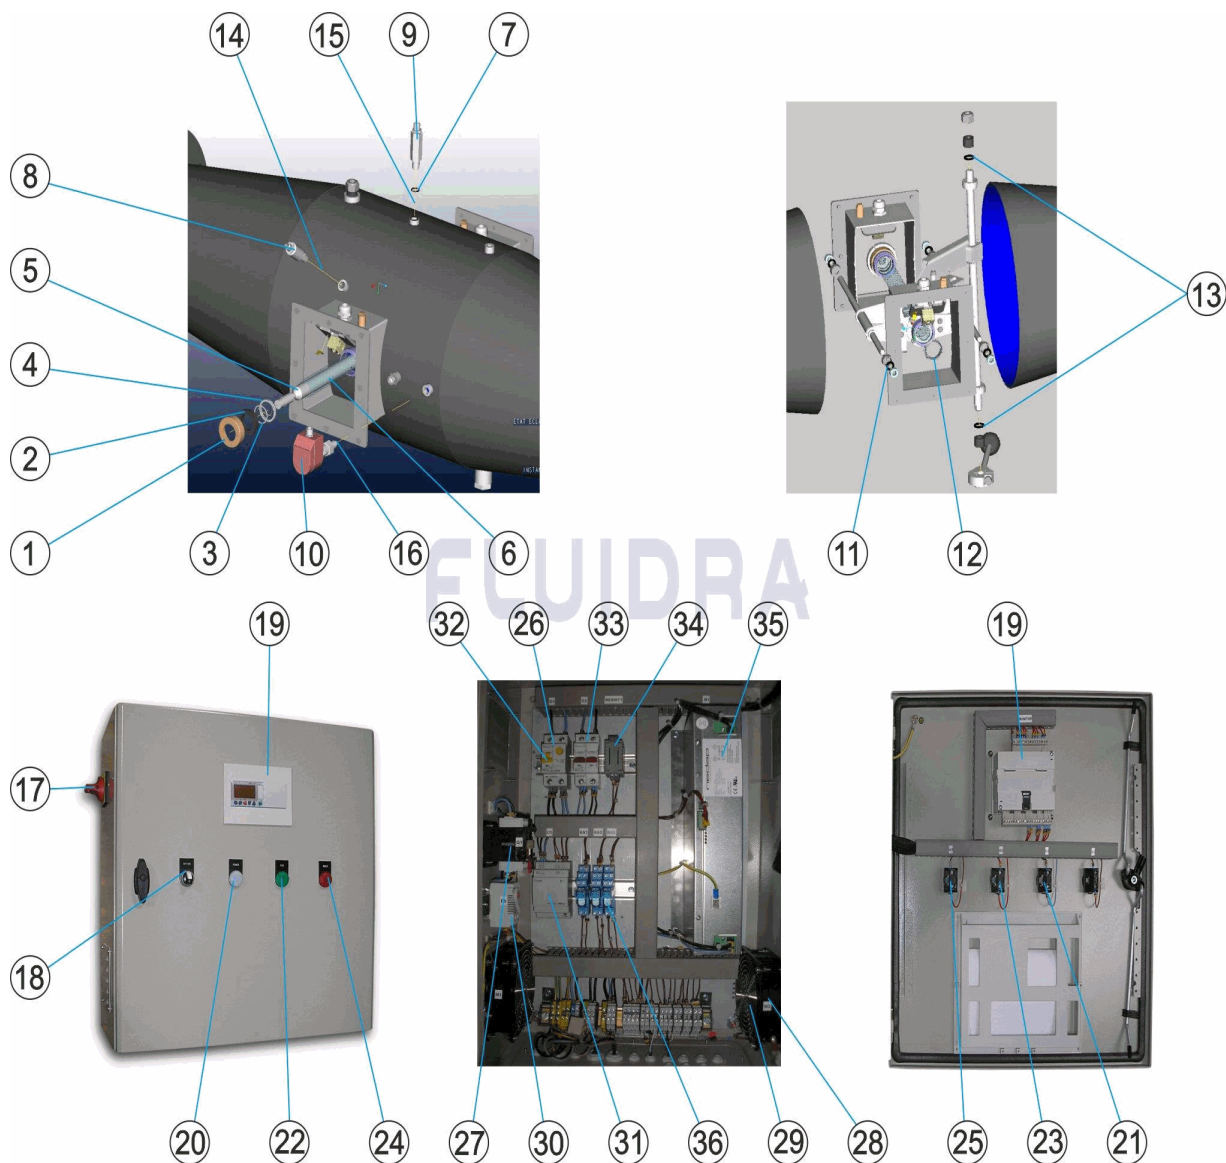

CODICE **44330, 44331, 44332, 44333, 44334, 44335**

DESCRIZIONE: **ULTRAVIOLETTI CLAIR-UV MP**

ITALIANO

POS	CODICE	DESCRIZIONE	QUANTITA'	POS	CODICE	DESCRIZIONE	QUANTITA'
1	32679R0001	DADO MP		9	* 32683R0013	SENSORE UV TEFLON MP-340	
2	32679R0002	RONDELLE MP		9	* 32684R0013	SENSORE UV TEFLON MP-440	
3	32679R0003	ANELLI PTFE		10	36831R090	SONDA DI PORTATA 24VDC IX	
4	32679R0014	GIUNTO		10	32679R090	SONDA DI PORTATA 220VAC IX	
5	* 32679R010	LAMPADA 1KW MP100		11	32679R0018	GIUNTO 10X3	
5	* 32680R0100	LAMPADA MP125 2009		12	32679R071	RASCHIATORE	
5	* 32681R0100	LAMPADA MP140 A 440 2009		13	32679R0019	GIUNTO	
6	* 32679R020	GUAINA DI QUARZO MP100-125		14	32679R0010	CAVO DEL SENSORE DI TEMPERATURA	
6	* 32681R020	GUAINA DI QUARZO MP140 A 440		15	32679R0015	CAVO DEL SENSORE UV	
7	32679R0009	GIUNTO		16	32679R0016	CAVO DEL SONDA DI PORTATA SI1000-SI50	
8	32679R0012	SENSORE DI TEMPERATURA		16	32679R0017	CAVO DEL SONDA DI PORTATA SI1006-SI50	
9	* 32679R0013	SENSORE UV TEFLON MP-100		17	* 32679R0020	INTERRUTTORE-SECIONATORE MP100-125	
9	* 32680R0013	SENSORE UV TEFLON MP-125		17	* 32682R0001	INTERRUTTORE-SECIONATORE MP240-340	

* SI FACCIA RIFERIMENTO AL FOGLIO DELLE OSSERVAZIONI