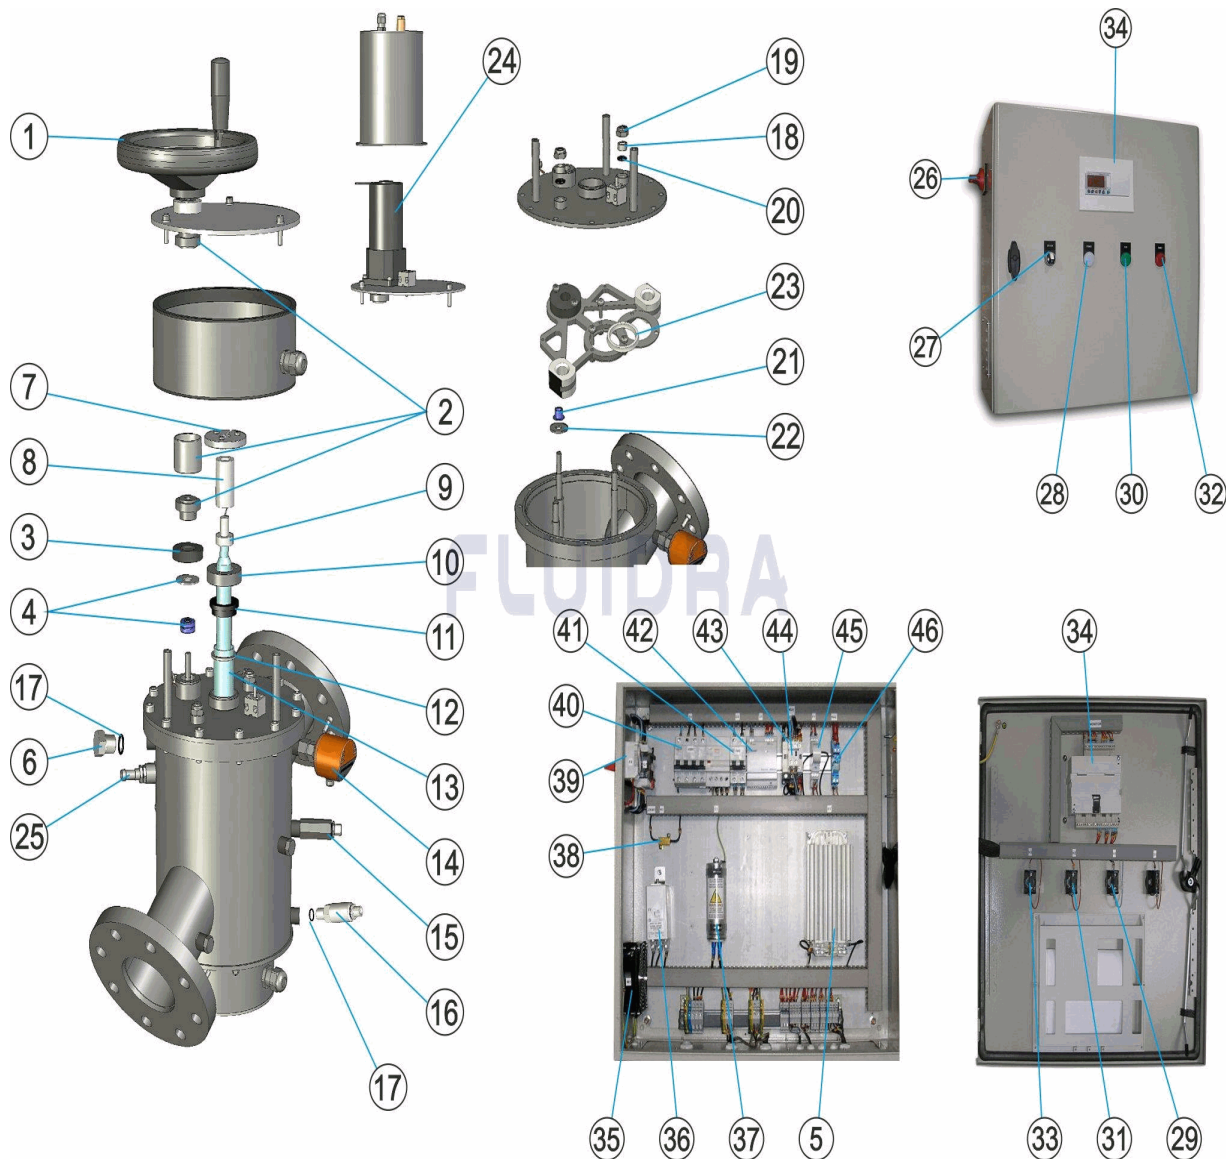

CODICE **36831, 36832**

DESCRIZIONE: **ULTRAVIOLETTI CLAIR-UV MP30 ANTES 2009**

ITALIANO

POS	CODICE	DESCRIZIONE	QUANTITA'	POS	CODICE	DESCRIZIONE	QUANTITA'
1	36831R0003	VOLANTINO DI MANOVRA		13	32679R020	GUAINA DI QUARZO MP100-125	
2	36831R0004	ACCOPIAMENTO DENTATO		14	36831R090	SONDA DI PORTATA 24VDC IX	
2	36832R0002	ACCOPIAMENTO DENTATO		15	32679R0013	SENSORE UV TEFLON MP-100	
3	32685R0016	DADO		16	32679R0012	SENSORE DI TEMPERATURA	
4	35963R0013	RONDELLA PIANA + GIUNTO		17	32679R0009	GIUNTO	
5	* 36831R0014	REGOLATORE DI CORRENTE MP30 600W		18	36831R0009	DISTANCIALE	
5	* 32679R030	REGOLATORE DI CORRENTE MP100		19	36831R0010	DADO	
6	32679R0021	TAPPO DI DRENAGGIO		20	32679R0019	GIUNTO	
7	36831R0006	SUPPORTE DELLA LAMPADA		21	36831R0011	BOCCOLE FLANGIATE	
8	36831R0007	DISTANZIALE TEFLOON MP30 600W		22	36831R0012	RONDELLA PIANA	
9	36831R010	LAMPADA 600W		23	32679R071	RASCHIATORE	
9	32679R010	LAMPADA 1KW MP100		24	36832R0001	MOTOR	
10	32679R0001	DADO MP		25	36832R0003	SENSORE MAGNETICO	

* SI FACCIÀ RIFERIMENTO AL FOGLIO DELLE OSSERVAZIONI