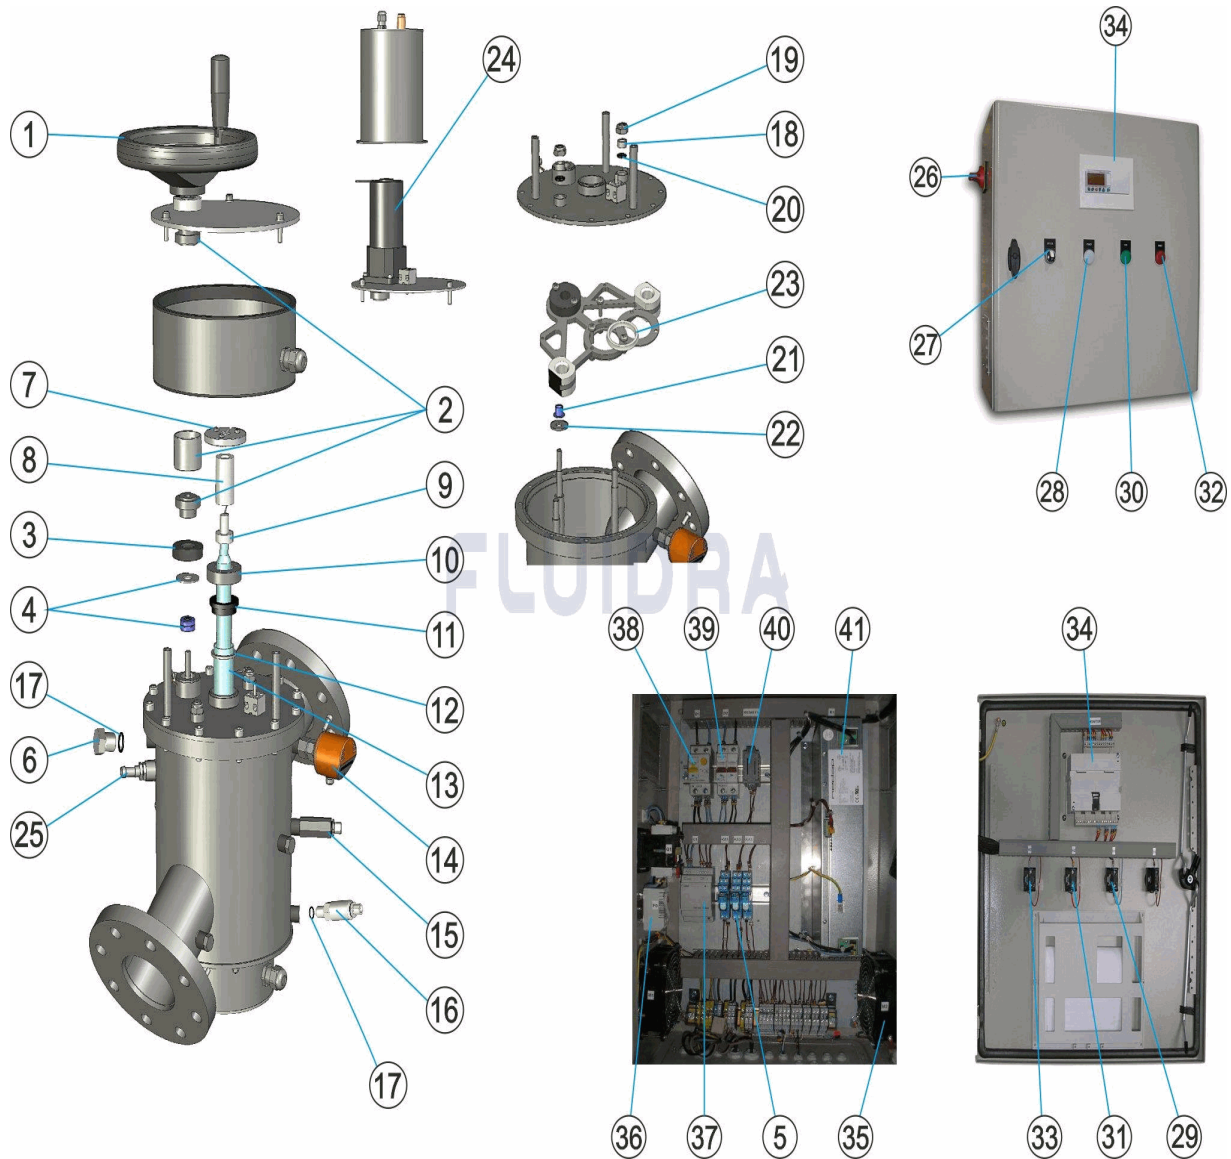

CODE **44385, 44386**

DESCRIPTION: **ULTRAVIOLET CLAIR - UV MP30 2009**

ENGLISH

POS	CODE	DESCRIPTION	QUANTITY	POS	CODE	DESCRIPTION	QUANTITY
1	* 36831R0003	OPERATING HANDWHEEL		14	36831R090	FLOW METER 24VDC IX	
2	* 36831R0004	TOOTHED COUPLING		15	32679R0013	TEFLON UV SENSOR FOR MP-100	
2	36832R0002	TOOTHED COUPLING		16	32679R0012	TEMPERATURE SENSOR	
3	32685R0016	NUT		17	32679R0009	SEAL	
4	35963R0013	WIPER SEAL + SEAL		18	36831R0009	SPACING WASHER	
5	32679R0035	RELAY		19	36831R0010	NUT	
6	32679R0021	DRAIN PLUG		20	32679R0019	SEAL	
7	36831R0006	LAMP BASE		21	36831R0011	FLANGED BUSHING	
8	36831R0007	SPACING WASHER MP30 600W		22	36831R0012	WIPER SEAL	
9	* 36831R010	LAMPELC 600W		23	32679R071	WIPER SEAL	
9	* 32679R010	LAMPELC 1KW MP100		24	36832R0001	MOTOR	
10	32679R0001	MP NUT		25	36832R0003	LIMIT SWITCH	
11	32679R0002	ALUMINIUM WASHER		26	32679R0020	DISCONNECTING WITCH MP100-125-140	