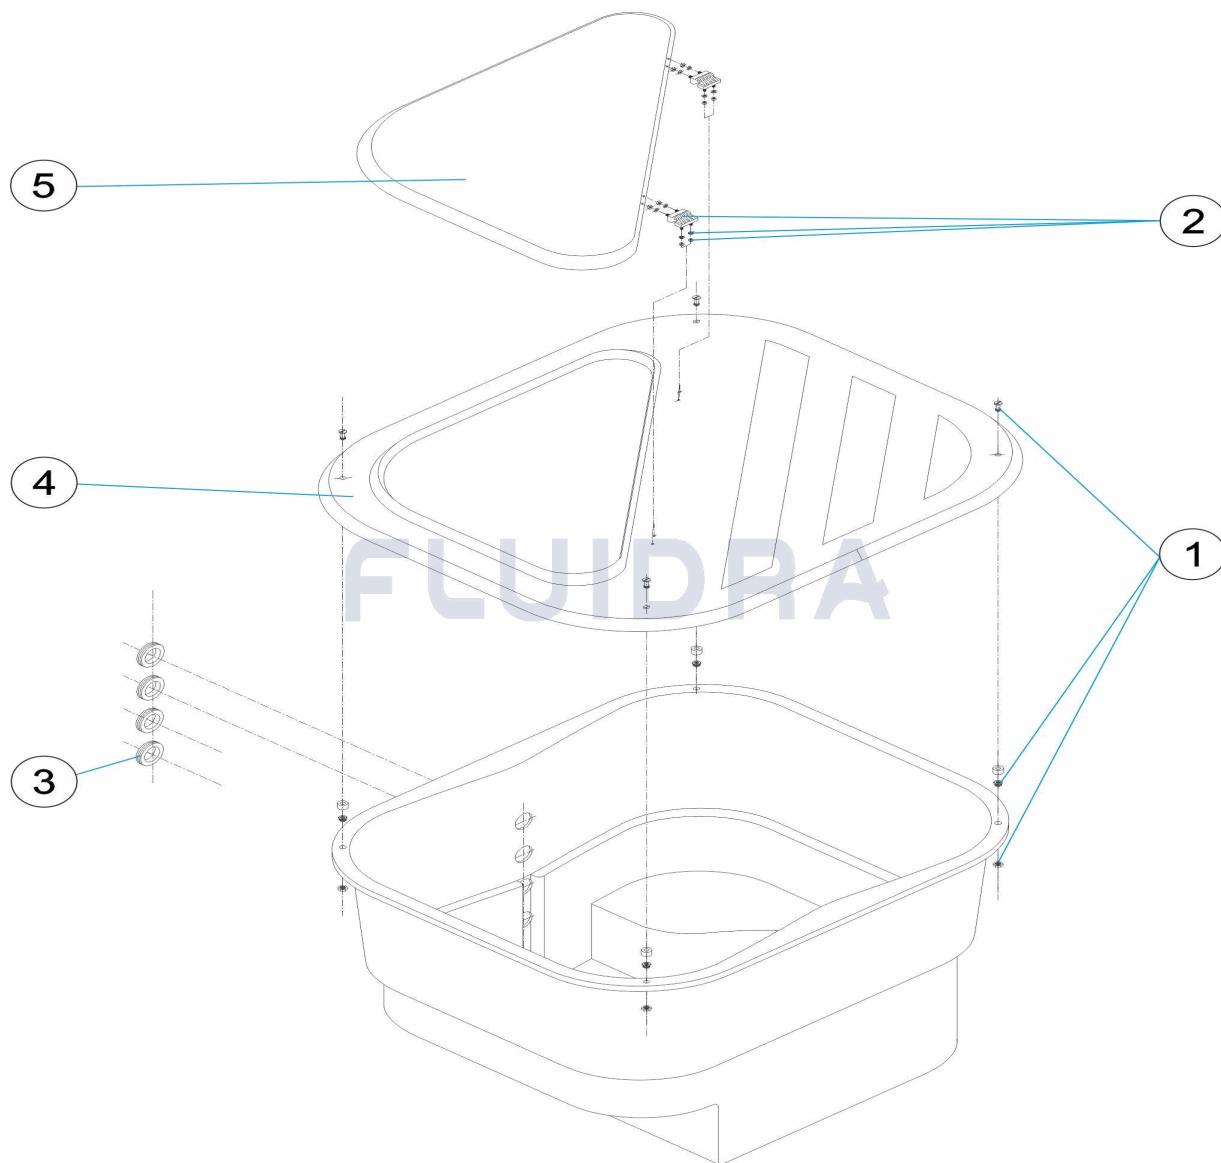

CODE 15260, 15261

DESCRIPTION: LLIERCA CASING 500 - 600

**ENGLISH**

POS	CODE	DESCRIPTION	QUANTITY	POS	CODE	DESCRIPTION	QUANTITY
1	4404310201	LARGE COVER FIXING UNIT		4	* 15261R0020	LARGE COVER D.600	
2	4404250106	KIT OF 2 HINGES		5	* 15260R0030	SMALL COVER D.500	
3	4404250107	GUIDE TUBE D.50		5	* 15261R0030	SMALL COVER D.600	
4	* 15260R0020	LARGE COVER D.500					