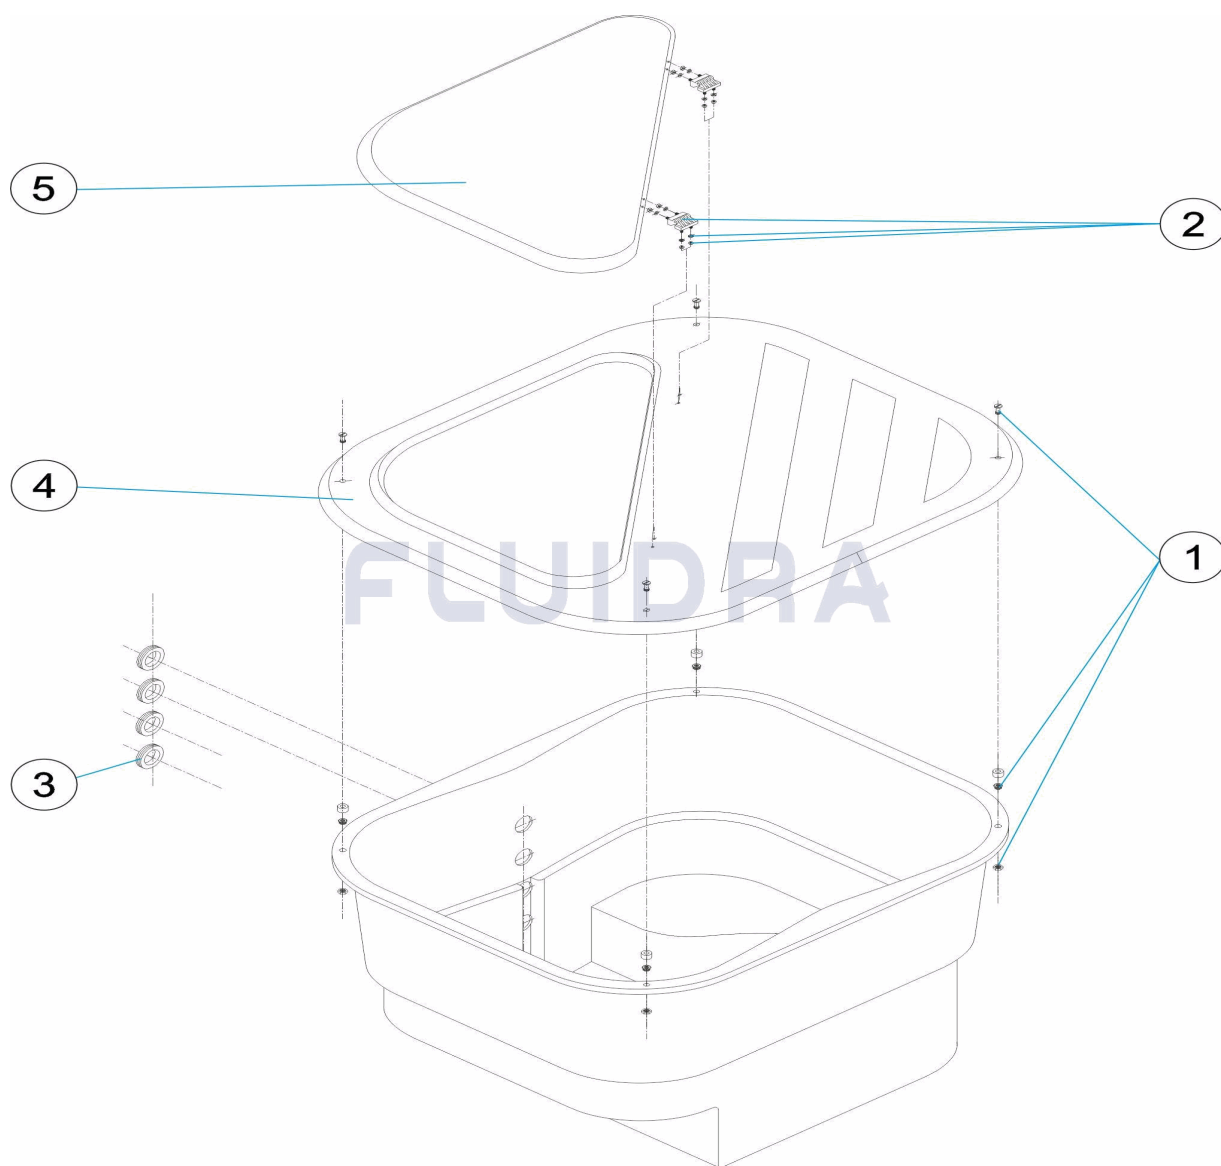

CODICE **15260, 15261**

DESCRIZIONE: **SPOGLIATOIO LLIERCA 500-600**

ITALIANO

POS	CODICE	DESCRIZIONE	QUANTITA'	POS	CODICE	DESCRIZIONE	QUANTITA'
1	4404310201	KIT FISSAGGIO COPERCHIO GRANDE	4	*	15261R0020	COPERCHIO GRANDE INTERRATO FILTRO	
2	4404250106	KIT 2 CERNIERE	5	*	15260R0030	COPERCHIO PICCOLO INTERRATO FILTRO	
3	4404250107	GUARNIZIONE SANDWICH D. 50	5	*	15261R0030	COPERCHIO PICCOLO INTERRATO FILTRO	
4	* 15260R0020	COPERCHIO GRANDE INTERRATO FILTRO