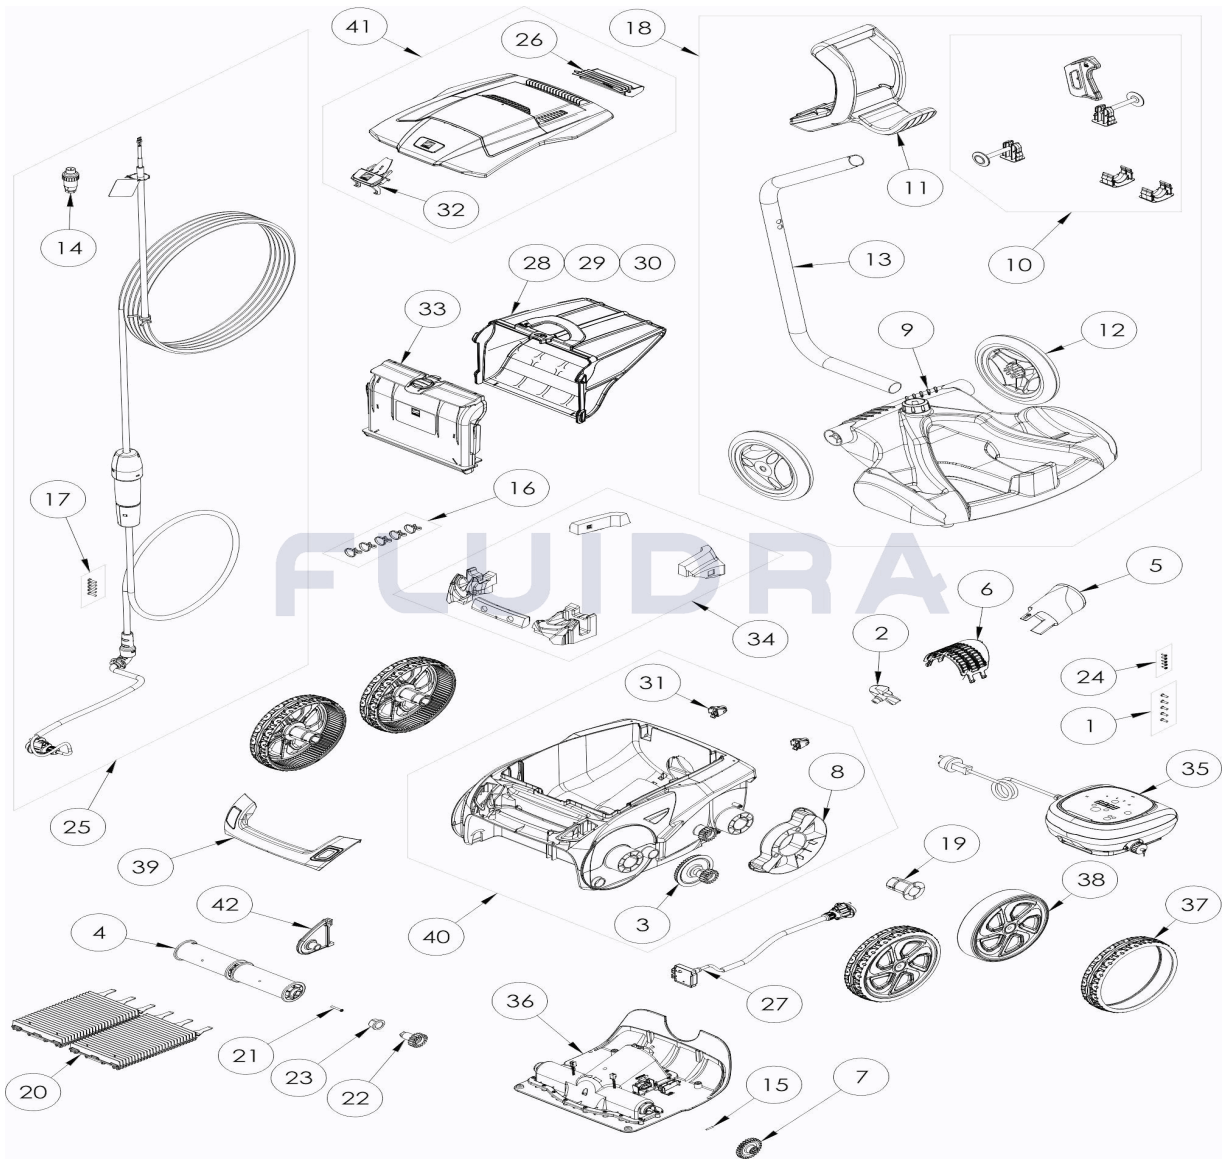

CODICE **WR000197**

DESCRIZIONE: **RA 6700 IQ**

ITALIANO

POS	CODICE	DESCRIZIONE	QUANTITA'	POS	CODICE	DESCRIZIONE	QUANTITA'
1	R0516700	VITE 4*12 MM (*5)	1	16	R0567900	SET 5 PINZE PER FLOTTANTI	1
2	R0517000	ELICA	1	17	R0608500	VITE 4*16 MM A4 (*5)	1
3	R0517200	TRASMISSIONE	4	18	R0609100	CARRELLO V	1
4	R0517400	SUPPORTO SPAZZOLA (*2)	1	19	R0636700	CUSCINETTO RUOTA ZODIAC	1
5	R0517500	GUIDA FLUSSO	1	20	R0638800	SPAZZOLA TIPO 2R9022 ZODIAC (*2)	4
6	R0517600	GRIGLIA	1	21	R0638900	VITE 4*25 MM (*5)	1
7	R0518800	KIT 2 PIGNONE 27 DENTI	1	22	R0639000	KIT 2 PIGNONE 17 DENTI	1
8	R0540300	PROTEZIONE RUOTA	1	23	R0639100	CUSCINETTO ESTERIORE (*2)	1
9	R0564800	BASE CARRELLO	2	24	R0639200	KIT 5 VITI 2.9*9.5 MM	1
10	R0564900	PEZZI ACCESSORI CARRELLO	1	25	R0726700	CAVO GALLEGGIANTE SWIVEL 21M	1
11	R0565000	MANIGLIA CARRELLO	1	26	R0863200	GRUPPO GALLEGGIANTE POSTERIORE	1
12	R0565100	RUOTE CARRELLO (*2)	1	27	R0863300	BLOCCO DI SENSORI ASSEMBLE	1
13	R0565200	TUBO CARRELLO	1	28	R0863500	FILTRO DETRITI SOTTILI 60µ	1