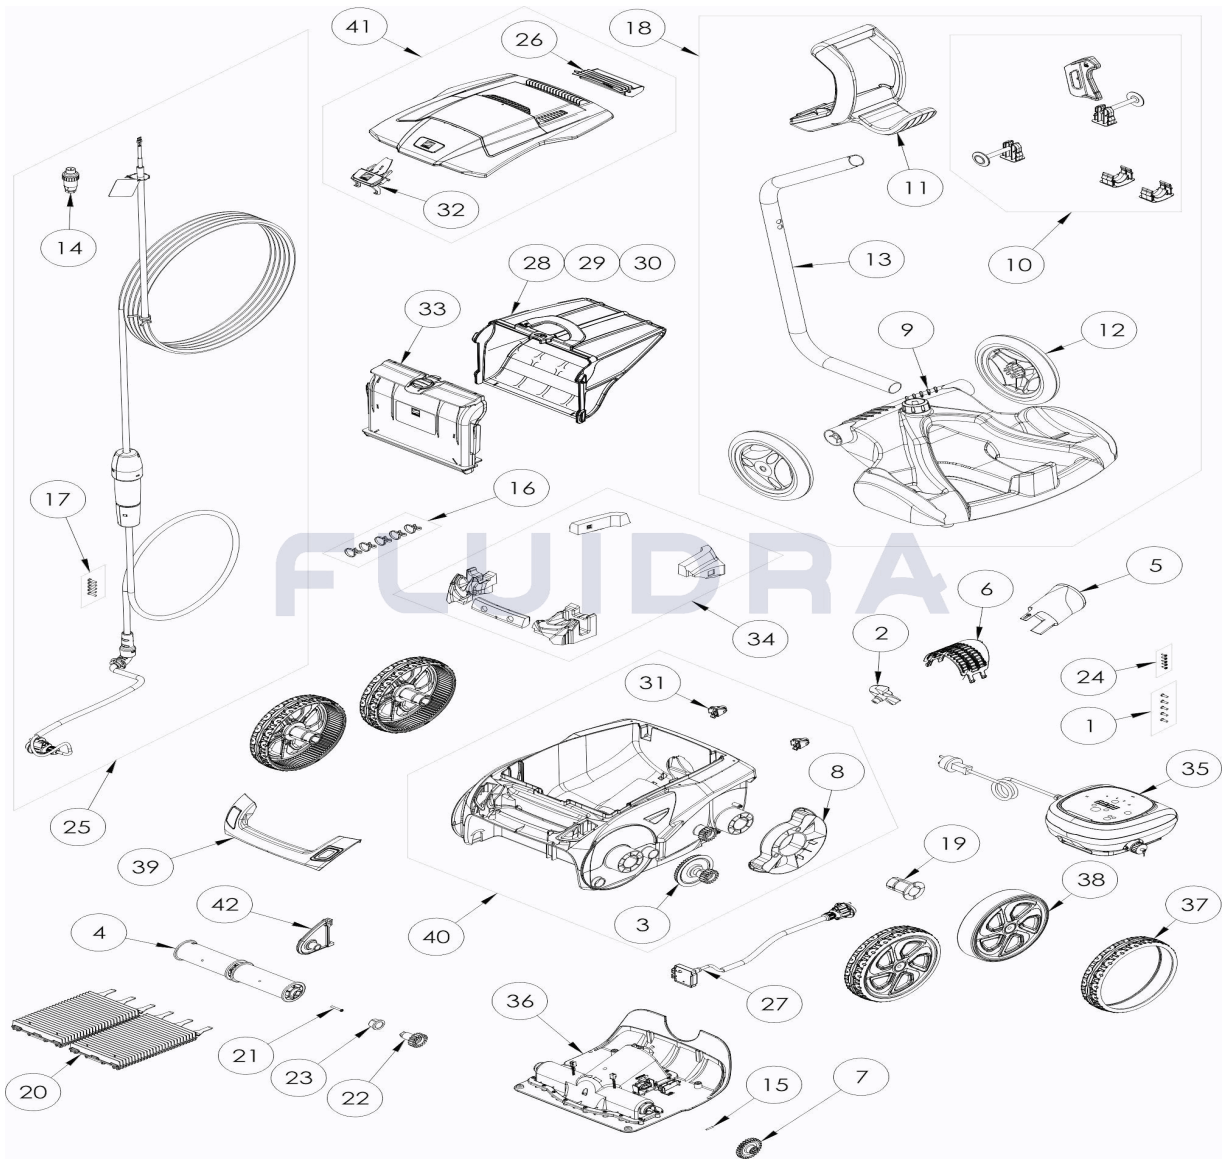

CODE **WR000197**

DESCRIPTION: RA 6700 IQ

ENGLISH

POS	CODE	DESCRIPTION	QUANTITY	POS	CODE	DESCRIPTION	QUANTITY
1	R0516700	SCREWS 4*12 MM (X5)	1	16	R0567900	FLOATING CABLE CLAMP (SET OF 5)	1
2	R0517000	PROPELLER	1	17	R0608500	SCREW 4*16MM (set of 5)	1
3	R0517200	TRANSMISSION	4	18	R0609100	TROLLEY KIT V	1
4	R0517400	BRUSH ROLLER	1	19	R0636700	WHEEL BUSHING ZODIAC	1
5	R0517500	FLOW OUTLET	1	20	R0638800	BRUSH (SET OF 2)	4
6	R0517600	MOTOR SCREEN	1	21	R0638900	SCREW 4*25 MM (SET OF 5)	1
7	R0518800	DRIVE GEAR (SET OF 2)	1	22	R0639000	17 GEAR (*2)	1
8	R0540300	COVER WHEELS PROTECTION	1	23	R0639100	OUTER BEARING (*2)	1
9	R0564800	TROLLEY BASE	2	24	R0639200	SCREW 2.9*9.5 MM (SET OF 5)	1
10	R0564900	TROLLEY ACCESSORIES	1	25	R0726700	SWIVEL FLOATING CABLE KIT 21M	1
11	R0565000	TROLLEY HANDLE	1	26	R0863200	REAR FLOAT ASSEMBLY	1
12	R0565100	TROLLEY WHEELS (*2)	1	27	R0863300	SENSOR BLOCK ASSEMBLY	1
13	R0565200	TROLLEY TUBE	1	28	R0863500	ULTRA FINE FILTER 60µ	1