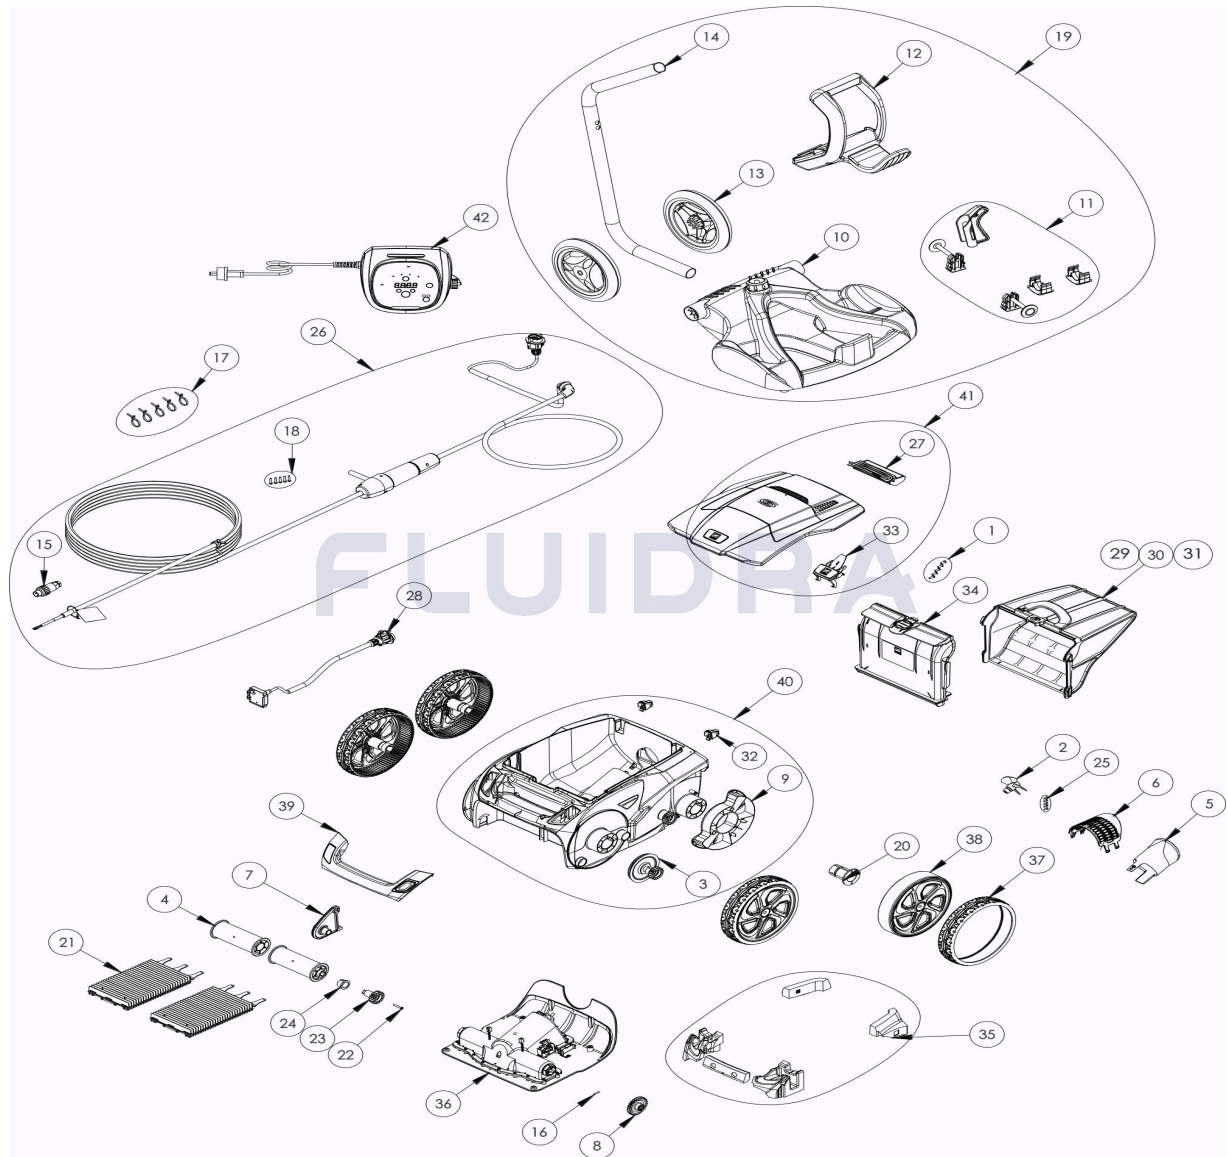

CODICE **WR000198**

DESCRIZIONE: **RA 6500 IQ**

ITALIANO

POS	CODICE	DESCRIZIONE	QUANTITA'	POS	CODICE	DESCRIZIONE	QUANTITA'
1	R0516700	VITE 4*12 MM (*5)	1	16	R0567800	COPIGLIA 3*16 MM (*5)	1
2	R0517000	ELICA	1	17	R0567900	SET 5 PINZE PER FLOTTANTI	1
3	R0517200	TRASMISSIONE	4	18	R0608500	VITE 4*16 MM A4 (*5)	1
4	R0517400	SUPPORTO SPAZZOLA (*2)	1	19	R0609100	CARRELLO V	1
5	R0517500	GUIDA FLUSSO	1	20	R0636700	CUSCINETTO RUOTA ZODIAC	1
6	R0517600	GRIGLIA	1	21	R0638800	SPAZZOLA TIPO 2R9022 ZODIAC (*2)	1
7	R0518700	PONTICELLO SPAZZOLA BLU	1	22	R0638900	VITE 4*25 MM (*5)	1
8	R0518800	KIT 2 PIGNONE 27 DENTI	1	23	R0639000	KIT 2 PIGNONE 17 DENTI	1
9	R0540300	PROTEZIONE RUOTA	1	24	R0639100	CUSCINETTO ESTERIORE (*2)	4
10	R0564800	BASE CARRELLO	1	25	R0639200	KIT 5 VITI 2.9*9.5 MM	4
11	R0564900	PEZZI ACCESSORI CARRELLO	1	26	R0726600	CAVO GALLEGGIANTE SWIVEL 18M	1
12	R0565000	MANIGLIA CARRELLO	1	27	R0863200	GRUPPO GALLEGGIANTE POSTERIORE	1
13	R0565100	RUOTE CARRELLO (*2)	2	28	R0863300	BLOCCO DI SENSORI ASSEMBLE	1