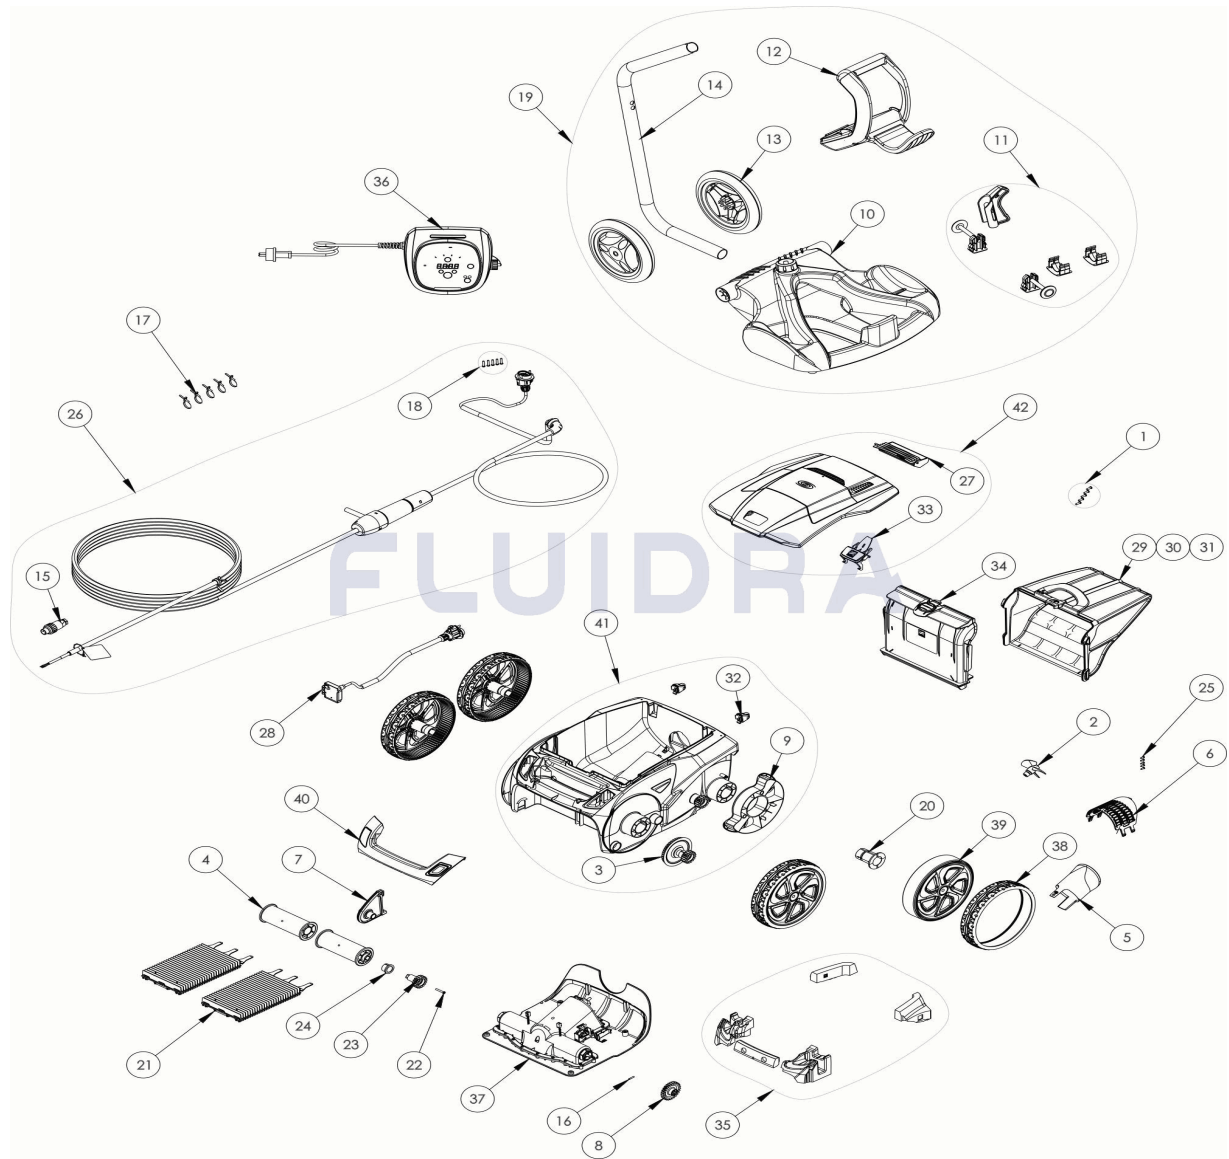

CODICE **WR000219**

DESCRIZIONE: **RA 6570 IQ**

ITALIANO

POS	CODICE	DESCRIZIONE	QUANTITA'	POS	CODICE	DESCRIZIONE	QUANTITA'
1	R0516700	VITE 4*12 MM (*5)	1	16	R0567800	COPIGLIA 3*16 MM (*5)	1
2	R0517000	ELICA	1	17	R0567900	SET 5 PINZE PER FLOTTANTI	1
3	R0517200	TRASMISSIONE	4	18	R0608500	VITE 4*16 MM A4 (*5)	1
4	R0517400	SUPPORTO SPAZZOLA (*2)	1	19	R0609100	CARRELLO V	1
5	R0517500	GUIDA FLUSSO	1	20	R0636700	CUSCINETTO RUOTA ZODIAC	4
6	R0517600	GRIGLIA	1	21	R0638800	SPAZZOLA TIPO 2R9022 ZODIAC (*2)	1
7	R0518701	PONTICELLO SPAZZOLA BIANCA	1	22	R0638900	VITE 4*25 MM (*5)	1
8	R0518800	KIT 2 PIGNONE 27 DENTI	1	23	R0639000	KIT 2 PIGNONE 17 DENTI	1
9	R0540300	PROTEZIONE RUOTA	2	24	R0639100	CUSCINETTO ESTERIORE (*2)	1
10	R0564800	BASE CARRELLO	1	25	R0639200	KIT 5 VITI 2.9*9.5 MM	1
11	R0564900	PEZZI ACCESSORI CARRELLO	1	26	R0726600	CAVO GALLEGGIANTE SWIVEL 18M	1
12	R0565000	MANIGLIA CARRELLO	1	27	R0863200	GRUPPO GALLEGGIANTE POSTERIORE	1
13	R0565100	RUOTE CARRELLO (*2)	1	28	R0863300	BLOCCO DI SENSORI ASSEMBLE	1