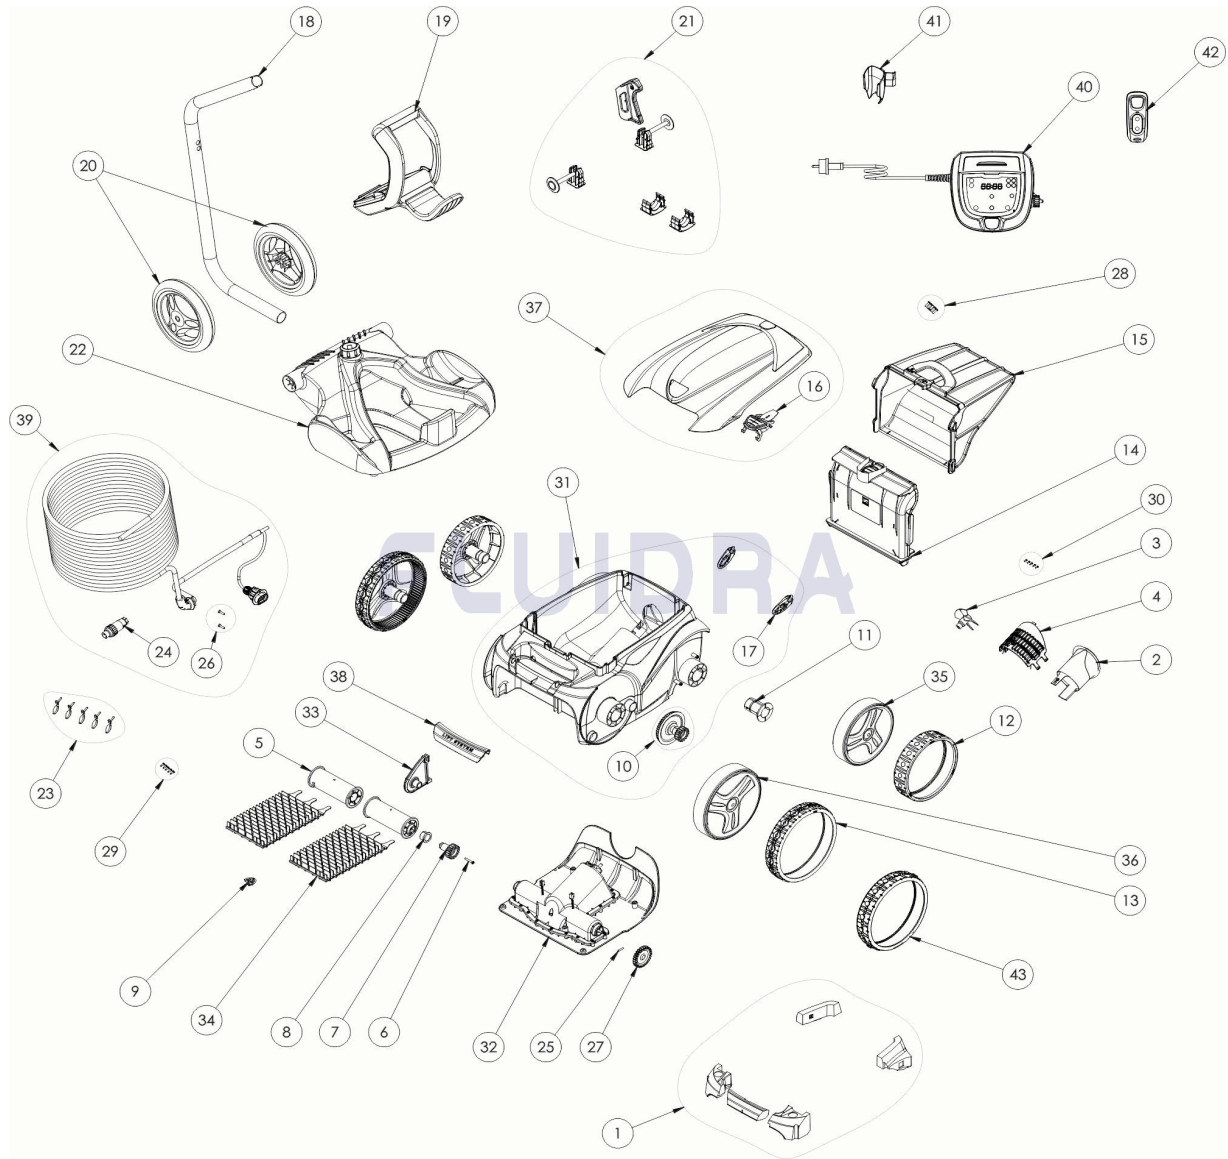

CODE **WR000033**

DESCRIPTION: **RV 4550 (VORTEX™ 4)**

ENGLISH

POS	CODE	DESCRIPTION	QUANTITY	POS	CODE	DESCRIPTION	QUANTITY
1	R0539700	FLOAT	1	16	R0638700	COVER LATCH GRIP PMS108	1
2	R0517500	FLOW OUTLET	1	17	R0518100	ROLLER (SET OF 2)	1
3	R0517000	PROPELLER	1	18	R0565200	TROLLEY TUBE	1
4	R0517600	MOTOR SCREEN	1	19	R0565000	TROLLEY HANDLE	1
5	R0517400	BRUSH ROLLER	1	20	R0565100	TROLLEY WHEELS (*2)	1
6	R0638900	SCREW 4*25 MM (SET OF 5)	1	21	R0564900	TROLLEY ACCESSORIES	1
7	R0639000	17 GEAR (*2)	1	22	R0564800	TROLLEY BASE	1
8	R0639100	OUTER BEARING (*2)	1	23	R0567900	FLOATING CABLE CLAMP (SET OF 5)	1
9	R0519000	RAMPE	1	24	R0565600	FLOATING CABLE PLUG	1
10	R0517200	TRANSMISSION	2	25	R0567800	MOTOR BLOCK SHAFT PIN (SET OF 5)	1
11	R0636700	WHEEL BUSHING ZODIAC	4	26	R0608500	SCREW 4*16MM (set of 5)	1
12	R0636300	TIRE REAR BLACK ZODIAC	2	27	R0518800	DRIVE GEAR (SET OF 2)	1
13	R0636201	TIRE LARGE BLACK ZODIAC	2	28	R0516700	SCREWS 4*12 MM (X5)	1