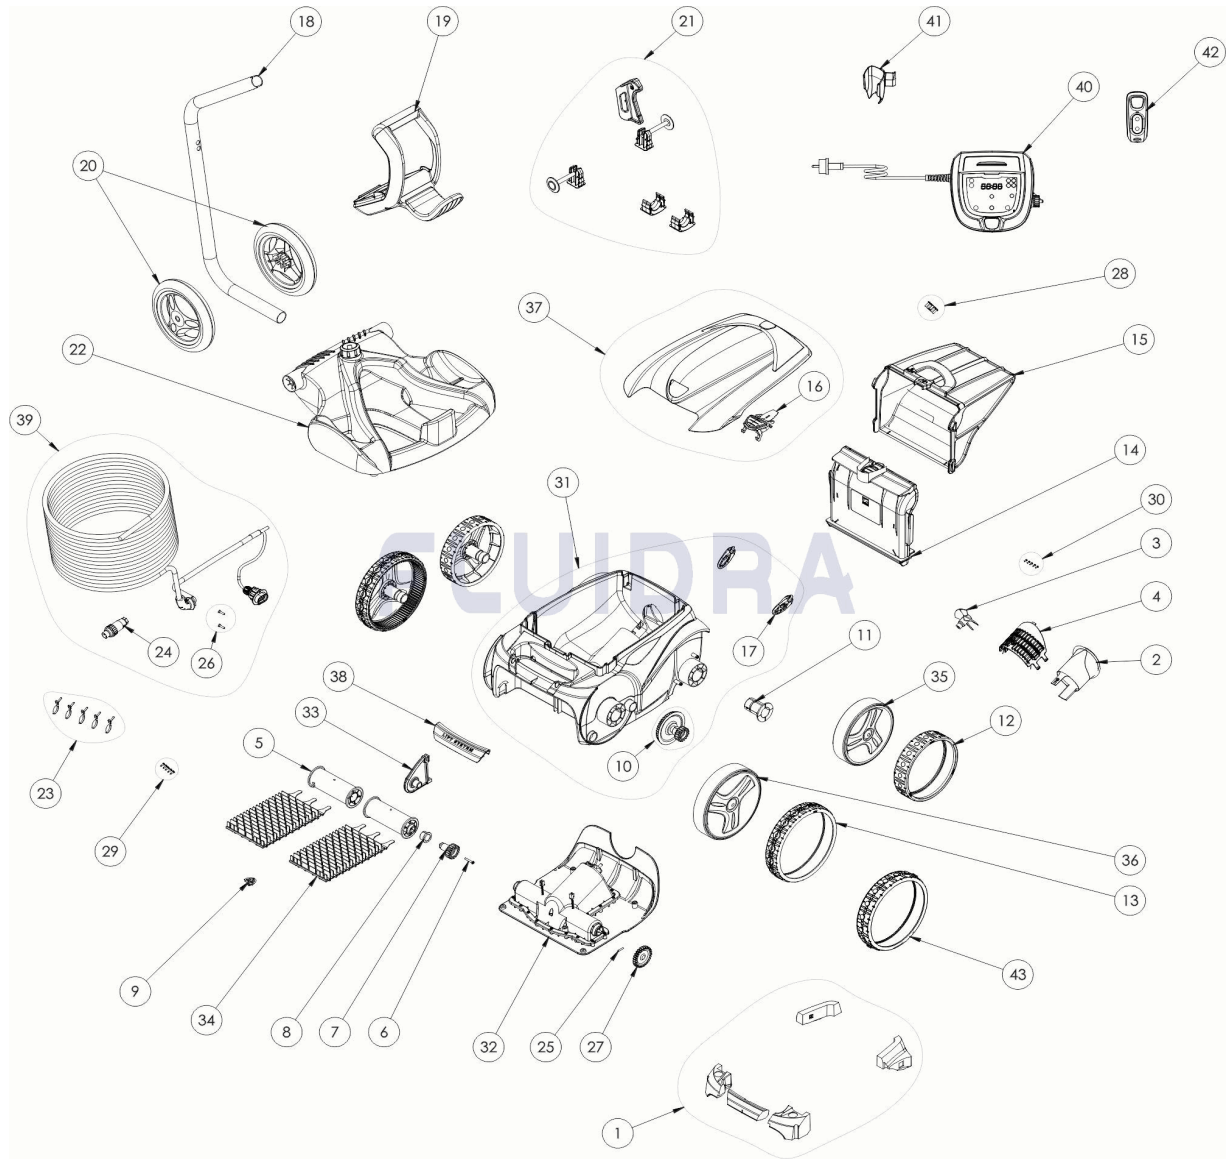

CODICE **WR000033**

DESCRIZIONE: **RV 4550 (VORTEX™ 4)**

ITALIANO

POS	CODICE	DESCRIZIONE	QUANTITA'	POS	CODICE	DESCRIZIONE	QUANTITA'
1	R0539700	FLOTTANTE COMPLETO	1	16	R0638700	BLOCCO IMPUGNATURA COPERCHIO PMS	1
2	R0517500	GUIDA FLUSSO	1	17	R0518100	PARAURTI A ROTELLA (*2)	1
3	R0517000	ELICA	1	18	R0565200	TUBO CARRELLO	1
4	R0517600	GRIGLIA	1	19	R0565000	MANIGLIA CARRELLO	1
5	R0517400	SUPPORTO SPAZZOLA (*2)	1	20	R0565100	RUOTE CARRELLO (*2)	1
6	R0638900	VITE 4*25 MM (*5)	1	21	R0564900	PEZZI ACCESSORI CARRELLO	1
7	R0639000	KIT 2 PIGNONE 17 DENTI	1	22	R0564800	BASE CARRELLO	1
8	R0639100	CUSCINETTO ESTERIORE (*2)	1	23	R0567900	SET 5 PINZE PER FLOTTANTI	1
9	R0519000	RAMPE	1	24	R0565600	CONNETTORE CAVO	1
10	R0517200	TRASMISSIONE	2	25	R0567800	COPIGLIA 3*16 MM (*5)	1
11	R0636700	CUSCINETTO RUOTA ZODIAC	4	26	R0608500	VITE 4*16 MM A4 (*5)	1
12	R0636300	GOMMA POSTERIORE NERA ZODIAC	2	27	R0518800	KIT 2 PIGNONE 27 DENTI	1
13	R0636201	GOMMA GRANDE NERA ZODIAC	2	28	R0516700	VITE 4*12 MM (*5)	1