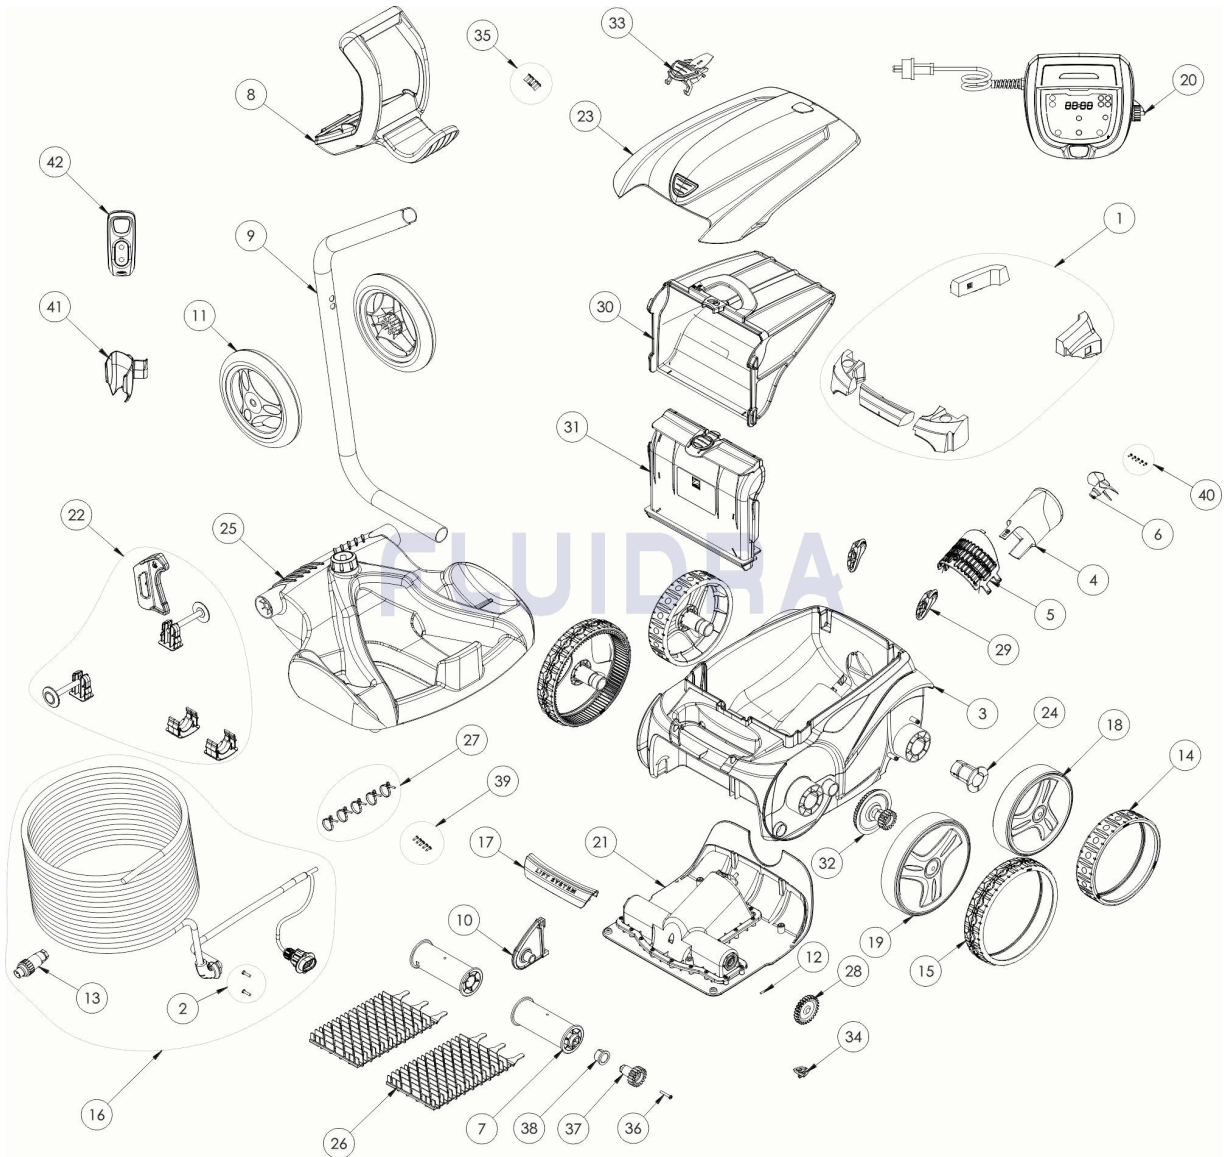

CODE **WR000071**

DESCRIPTION: **RV 4560**

ENGLISH

POS	CODE	DESCRIPTION	QUANTITY	POS	CODE	DESCRIPTION	QUANTITY
1	R0539700	FLOAT	1	16	R0528700	FLOATING CABLE 21M	1
2	R0608500	SCREW 4*16MM (set of 5)	1	17	R0636501	HANDLE RAL9022 LS	1
3	R0589101	MAIN BODY 2WD II WHITE	1	18	R0636101	RIM REAR PMS2915 ZODIAC	2
4	R0517500	FLOW OUTLET	1	19	R0636002	RIM LARGE PMS2915 ZODIAC	2
5	R0517600	MOTOR SCREEN	1	20	R0713500	CONTROL UNIT TYPE 11V	1
6	R0517000	PROPELLER	1	21	R0637900	MOTOR BLOCK TYPE B	1
7	R0517400	BRUSH ROLLER	1	22	R0564900	TROLLEY ACCESSORIES	1
8	R0565000	TROLLEY HANDLE	1	23	R0638200	COVER RV4460	1
9	R0565200	TROLLEY TUBE	1	24	R0636700	WHEEL BUSHING ZODIAC	4
10	R0518701	ROLLER SUPPORT WHITE	1	25	R0564800	TROLLEY BASE	1
11	R0565100	TROLLEY WHEELS (*2)	1	26	R0635901	BRUSH TYPE 1 PMS2915 ZODIAC (*2)	1
12	R0567800	MOTOR BLOCK SHAFT PIN (SET OF 5)	1	27	R0567900	FLOATING CABLE CLAMP (SET OF 5)	1
13	R0565600	FLOATING CABLE PLUG	1	28	R0518800	DRIVE GEAR (SET OF 2)	1