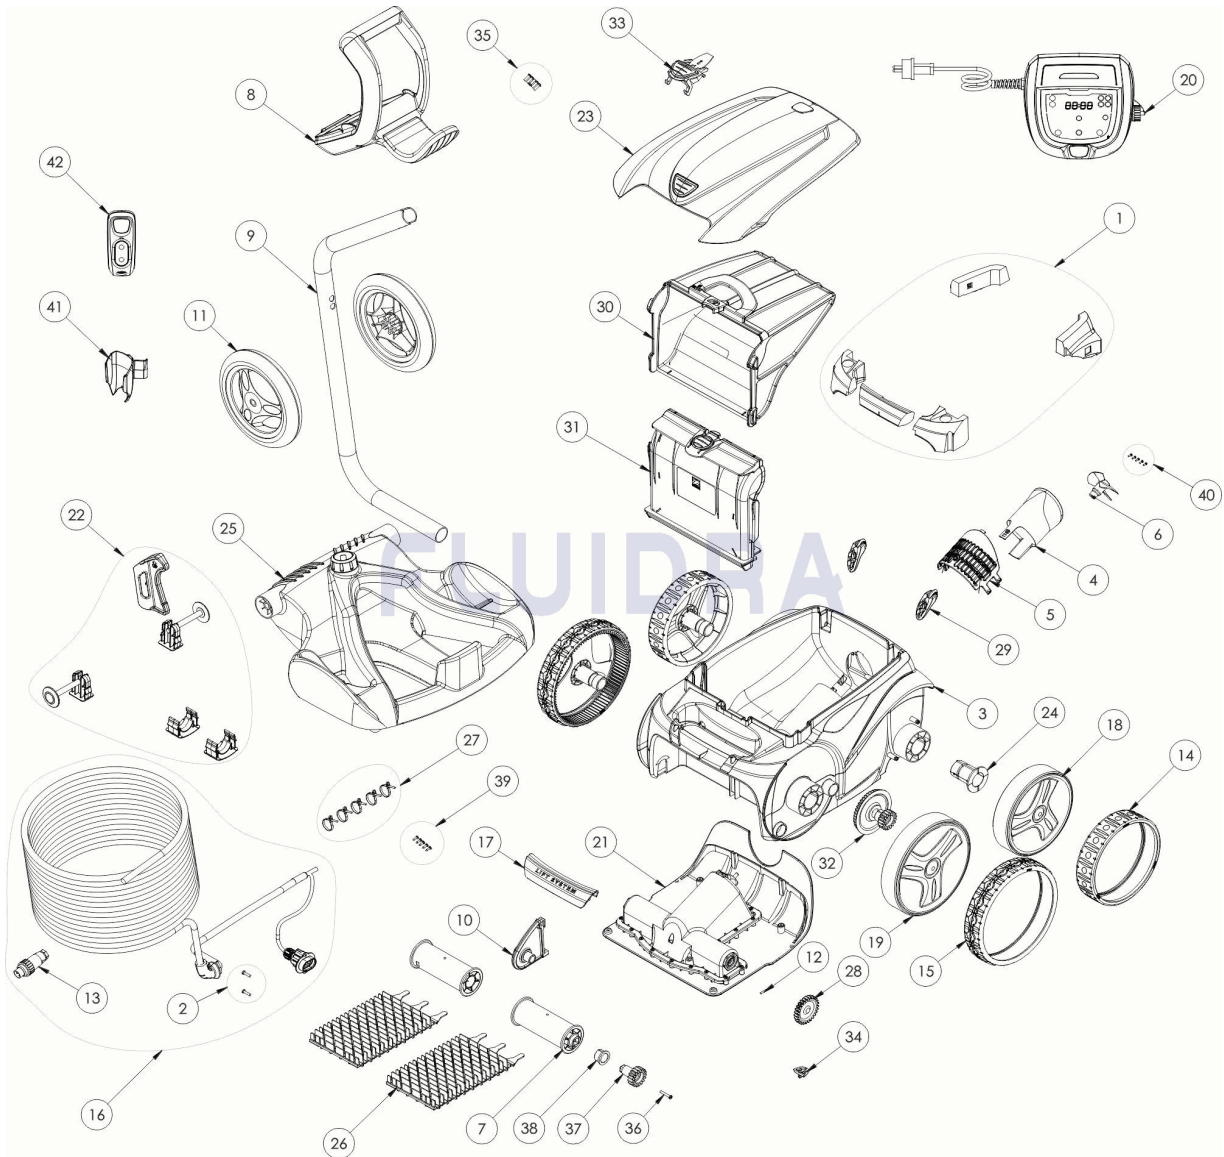

CODICE **WR000071**

DESCRIZIONE: **RV 4560**

ITALIANO

POS	CODICE	DESCRIZIONE	QUANTITA'	POS	CODICE	DESCRIZIONE	QUANTITA'
1	R0539700	FLOTTANTE COMPLETO	1	16	R0528700	CAVO GALLEGGIANTE 21M	1
2	R0608500	VITE 4*16 MM A4 (*5)	1	17	R0636501	MANIGLIA RAL9022 LS	1
3	R0589101	GUSCIO COMPLETO 2WD II BIANCO	1	18	R0636101	CERCHIO PICCOLO PMS2915 ZODIAC	2
4	R0517500	GUIDA FLUSSO	1	19	R0636002	CERCHIO GRANDE PMS2915 ZODIAC	2
5	R0517600	GRIGLIA	1	20	R0713500	QUADRO COMANDI TIPO 11V	1
6	R0517000	ELICA	1	21	R0637900	BLOCCO MOTORE TIPO B	1
7	R0517400	SUPPORTO SPAZZOLA (*2)	1	22	R0564900	PEZZI ACCESSORI CARRELLO	1
8	R0565000	MANIGLIA CARRELLO	1	23	R0638200	PORTELLO RV4460	1
9	R0565200	TUBO CARRELLO	1	24	R0636700	CUSCINETTO RUOTA ZODIAC	4
10	R0518701	PONTICELLO SPAZZOLA BIANCA	1	25	R0564800	BASE CARRELLO	1
11	R0565100	RUOTE CARRELLO (*2)	1	26	R0635901	SPAZZOLA TIPO 1 PMS2915 ZODIAC (*2)	1
12	R0567800	COPIGLIA 3*16 MM (*5)	1	27	R0567900	SET 5 PINZE PER FLOTTANTI	1
13	R0565600	CONNETTORE CAVO	1	28	R0518800	KIT 2 PIGNONE 27 DENTI	1