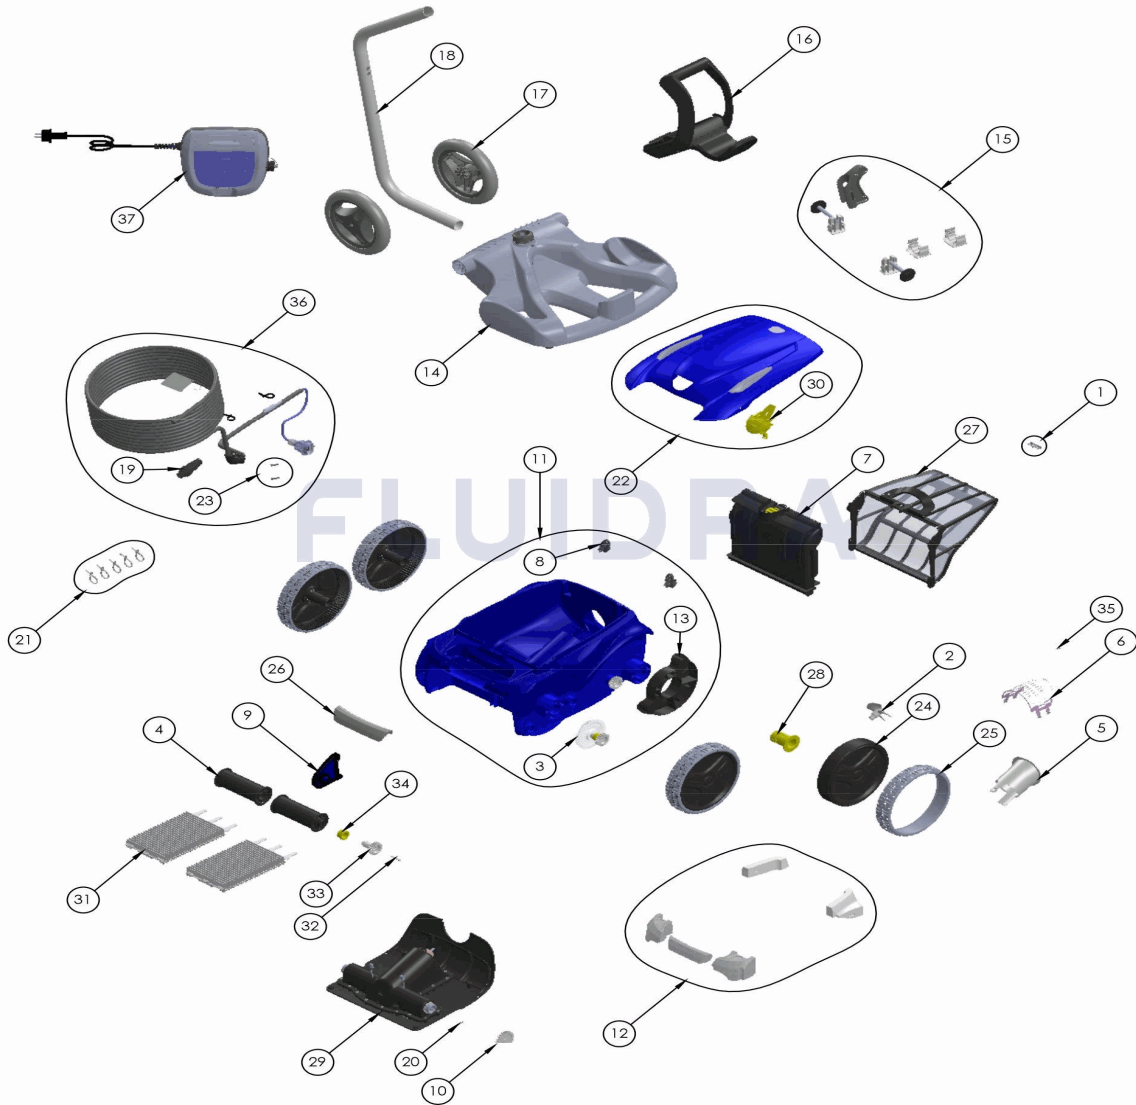

CODE **WR000161**

DESCRIPTION: **RV 5300**

ENGLISH

POS	CODE	DESCRIPTION	QUANTITY	POS	CODE	DESCRIPTION	QUANTITY
1	R0516700	SCREWS 4*12 MM (X5)	1	16	R0565000	TROLLEY HANDLE	1
2	R0517000	PROPELLER	1	17	R0565100	TROLLEY WHEELS (*2)	1
3	R0517200	TRANSMISSION	1	18	R0565200	TROLLEY TUBE	1
4	R0517400	BRUSH ROLLER	1	19	R0565600	FLOATING CABLE PLUG	1
5	R0517500	FLOW OUTLET	1	20	R0567800	MOTOR BLOCK SHAFT PIN (SET OF 5)	1
6	R0517600	MOTOR SCREEN	1	21	R0567900	FLOATING CABLE CLAMP (SET OF 5)	1
7	R0517700	FILTER CANISTER SUPPORT	1	22	R0595900	HOOD BLUE DECO	1
8	R0518100	ROLLER (SET OF 2)	1	23	R0608500	SCREW 4*16MM (set of 5)	1
9	R0518700	ROLLER SUPPORT	1	24	R0636000	RIM LARGE BLACK ZODIAC	1
10	R0518800	DRIVE GEAR (SET OF 2)	1	25	R0636200	TIRE LARGE RAL9022 ZODIAC	1
11	R0539200	MAIN HOUSING 4WD BLUE	1	26	R0540403	HANDLE RAL9022	1
12	R0539700	FLOAT	1	27	R0636600	FINE FILTER V	1
13	R0540300	COVER WHEELS PROTECTION	1	28	R0636700	WHEEL BUSHING ZODIAC	1