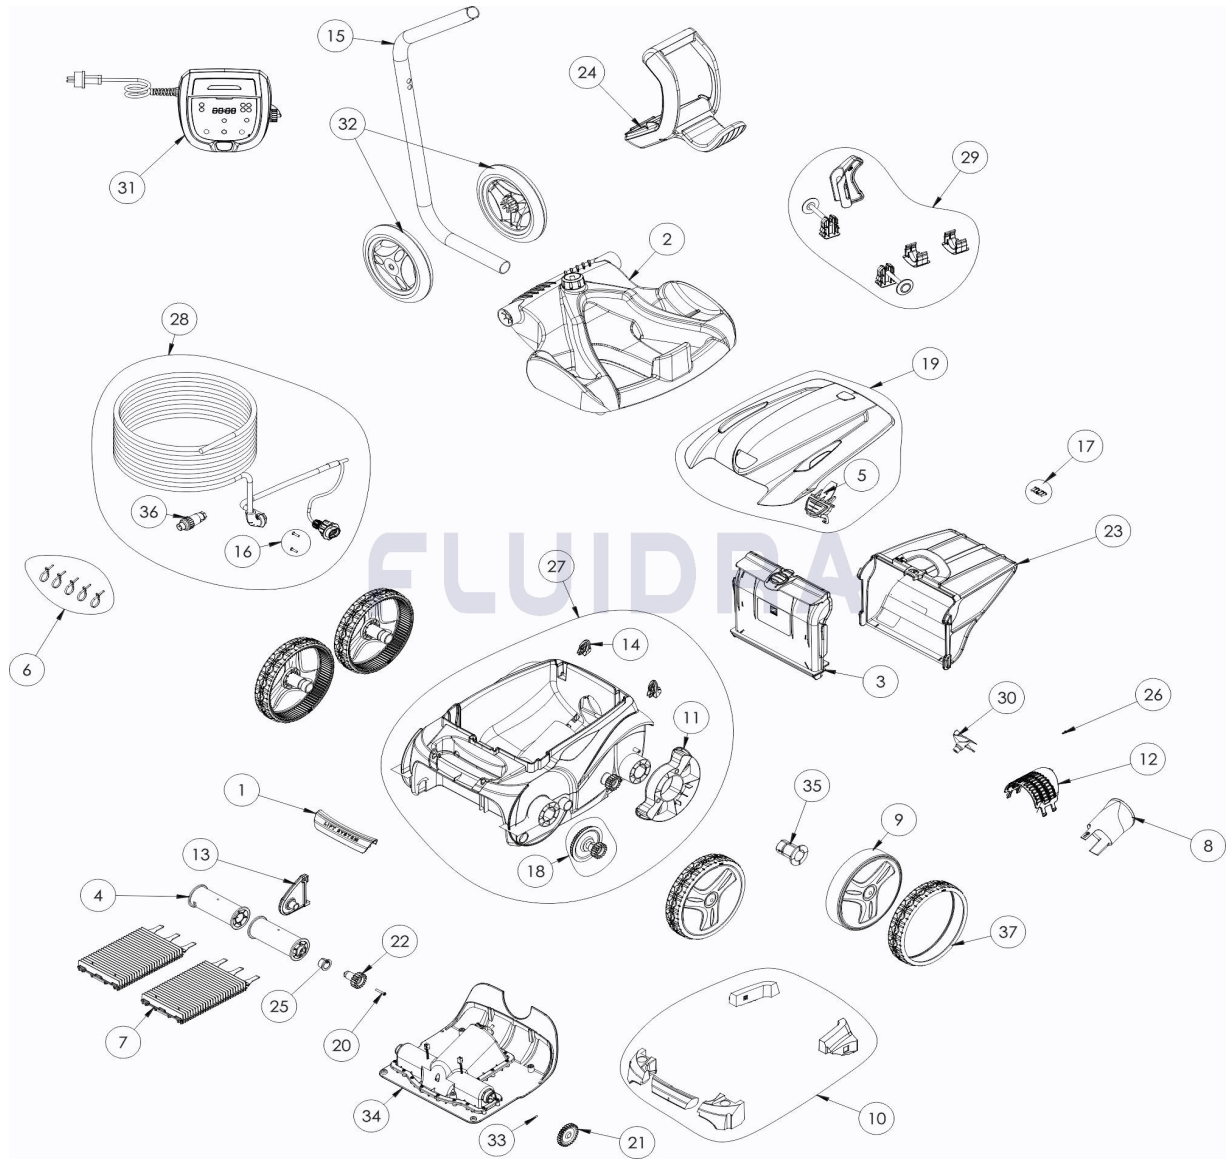

CODE **WR000031**

DESCRIPTION: **RV 5400 (VORTEX™ 3 4WD)**

ENGLISH

POS	CODE	DESCRIPTION	QUANTITY	POS	CODE	DESCRIPTION	QUANTITY
1	R0636501	HANDLE RAL9022 LS	1	16	R0608500	SCREW 4*16MM (set of 5)	1
2	R0564800	TROLLEY BASE	1	17	R0516700	SCREWS 4*12 MM (X5)	1
3	R0517700	FILTER CANISTER SUPPORT	1	18	R0517200	TRANSMISSION	4
4	R0517400	BRUSH ROLLER	1	19	R0595900	HOOD BLUE DECO	1
5	R0638700	COVER LATCH GRIP PMS108	1	20	R0638900	SCREW 4*25 MM (SET OF 5)	1
6	R0567900	FLOATING CABLE CLAMP (SET OF 5)	1	21	R0518800	DRIVE GEAR (SET OF 2)	1
7	R0638800	BRUSH (SET OF 2)	1	22	R0639000	17 GEAR (*2)	1
8	R0517500	FLOW OUTLET	1	23	R0636600	FINE FILTER V	1
9	R0636000	RIM LARGE BLACK ZODIAC	4	24	R0565000	TROLLEY HANDLE	1
10	R0539700	FLOAT	1	25	R0639100	OUTER BEARING (*2)	1
11	R0540300	COVER WHEELS PROTECTION	2	26	R0639200	SCREW 2.9*9.5 MM (SET OF 5)	1
12	R0517600	MOTOR SCREEN	1	27	R0539200	MAIN HOUSING 4WD BLUE	1
13	R0518700	ROLLER SUPPORT	1	28	R0516800	FLOATING CABLE 18M	1