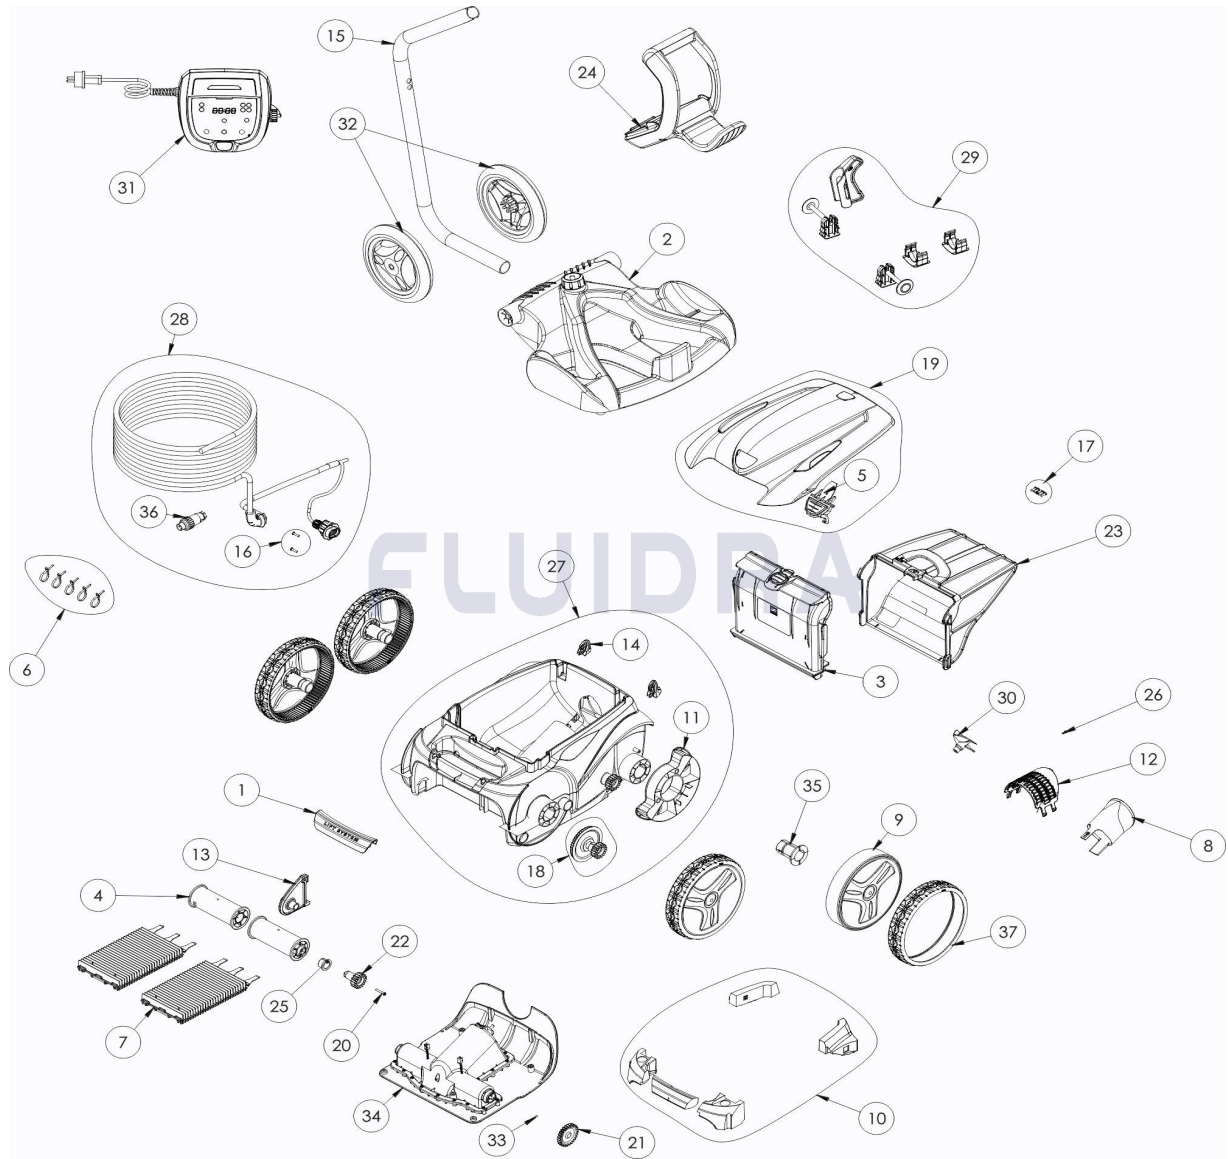

CODICE **WR000031**

DESCRIZIONE: **RV 5400 (VORTEX™ 3 4WD)**

ITALIANO

POS	CODICE	DESCRIZIONE	QUANTITA'	POS	CODICE	DESCRIZIONE	QUANTITA'
1	R0636501	MANIGLIA RAL9022 LS	1	16	R0608500	VITE 4*16 MM A4 (*5)	1
2	R0564800	BASE CARRELLO	1	17	R0516700	VITE 4*12 MM (*5)	1
3	R0517700	SUPPORTO FILTRO V	1	18	R0517200	TRASMISSIONE	4
4	R0517400	SUPPORTO SPAZZOLA (*2)	1	19	R0595900	PORTELLO BLU DECO	1
5	R0638700	BLOCCO IMPUGNATURA COPERCHIO PME	1	20	R0638900	VITE 4*25 MM (*5)	1
6	R0567900	SET 5 PINZE PER FLOTTANTI	1	21	R0518800	KIT 2 PIGNONE 27 DENTI	1
7	R0638800	SPAZZOLA TIPO 2R9022 ZODIAC (*2)	1	22	R0639000	KIT 2 PIGNONE 17 DENTI	1
8	R0517500	GUIDA FLUSSO	1	23	R0636600	FILTRO DETRITI SOTTILI	1
9	R0636000	CERCHIO GRANDE NERO ZODIAC	4	24	R0565000	MANIGLIA CARRELLO	1
10	R0539700	FLOTTANTE COMPLETO	1	25	R0639100	CUSCINETTO ESTERIORE (*2)	1
11	R0540300	PROTEZIONE RUOTA	2	26	R0639200	KIT 5 VITI 2.9*9.5 MM	1
12	R0517600	GRIGLIA	1	27	R0539200	SCOCCA COMPLETA	1
13	R0518700	PONTICELLO SPAZZOLA BLU	1	28	R0516800	CAVO GALLEGGIANTE 18M	1