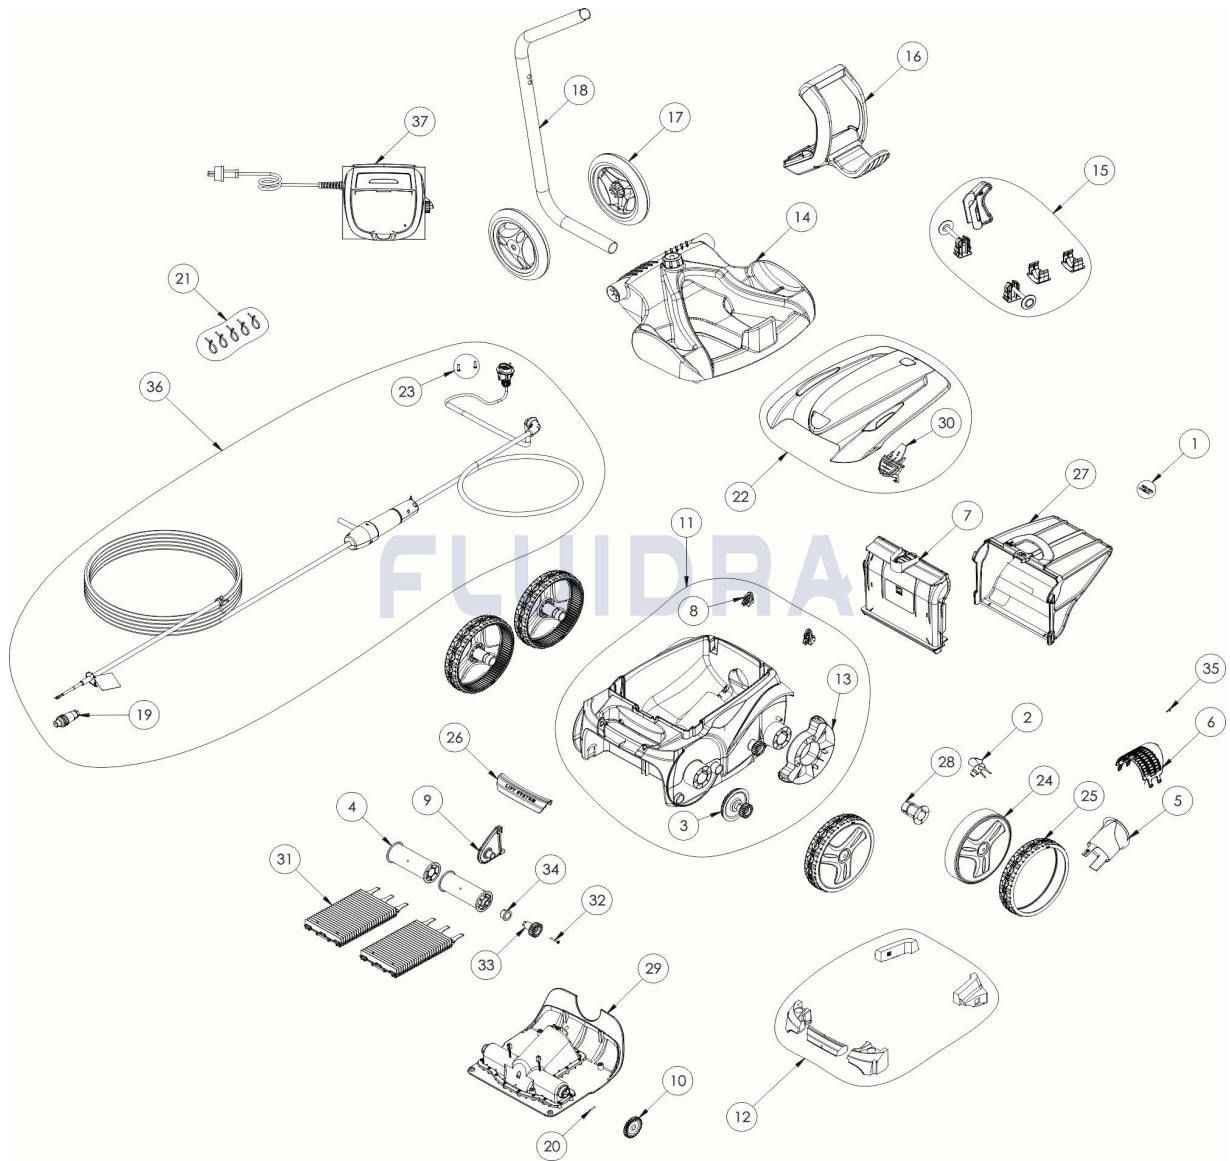

CODE **WR000160**

DESCRIPTION: **RV 5480IQ**

ENGLISH

POS	CODE	DESCRIPTION	QUANTITY	POS	CODE	DESCRIPTION	QUANTITY
1	R0516700	SCREWS 4*12 MM (X5)	1	16	R0565000	TROLLEY HANDLE	1
2	R0517000	PROPELLER	1	17	R0565100	TROLLEY WHEELS (*2)	1
3	R0517200	TRANSMISSION	4	18	R0565200	TROLLEY TUBE	1
4	R0517400	BRUSH ROLLER	1	19	R0565600	FLOATING CABLE PLUG	1
5	R0517500	FLOW OUTLET	1	20	R0567800	MOTOR BLOCK SHAFT PIN (SET OF 5)	1
6	R0517600	MOTOR SCREEN	1	21	R0567900	FLOATING CABLE CLAMP (SET OF 5)	1
7	R0517700	FILTER CANISTER SUPPORT	1	22	R0595900	HOOD BLUE DECO	1
8	R0518100	ROLLER (SET OF 2)	1	23	R0608500	SCREW 4*16MM (set of 5)	1
9	R0518700	ROLLER SUPPORT	1	24	R0636000	RIM LARGE BLACK ZODIAC	4
10	R0518800	DRIVE GEAR (SET OF 2)	1	25	R0636200	TIRE LARGE RAL9022 ZODIAC	4
11	R0539200	MAIN HOUSING 4WD BLUE	1	26	R0636501	HANDLE RAL9022 LS	1
12	R0539700	FLOAT	1	27	R0636600	FINE FILTER V	1
13	R0540300	COVER WHEELS PROTECTION	2	28	R0636700	WHEEL BUSHING ZODIAC	4