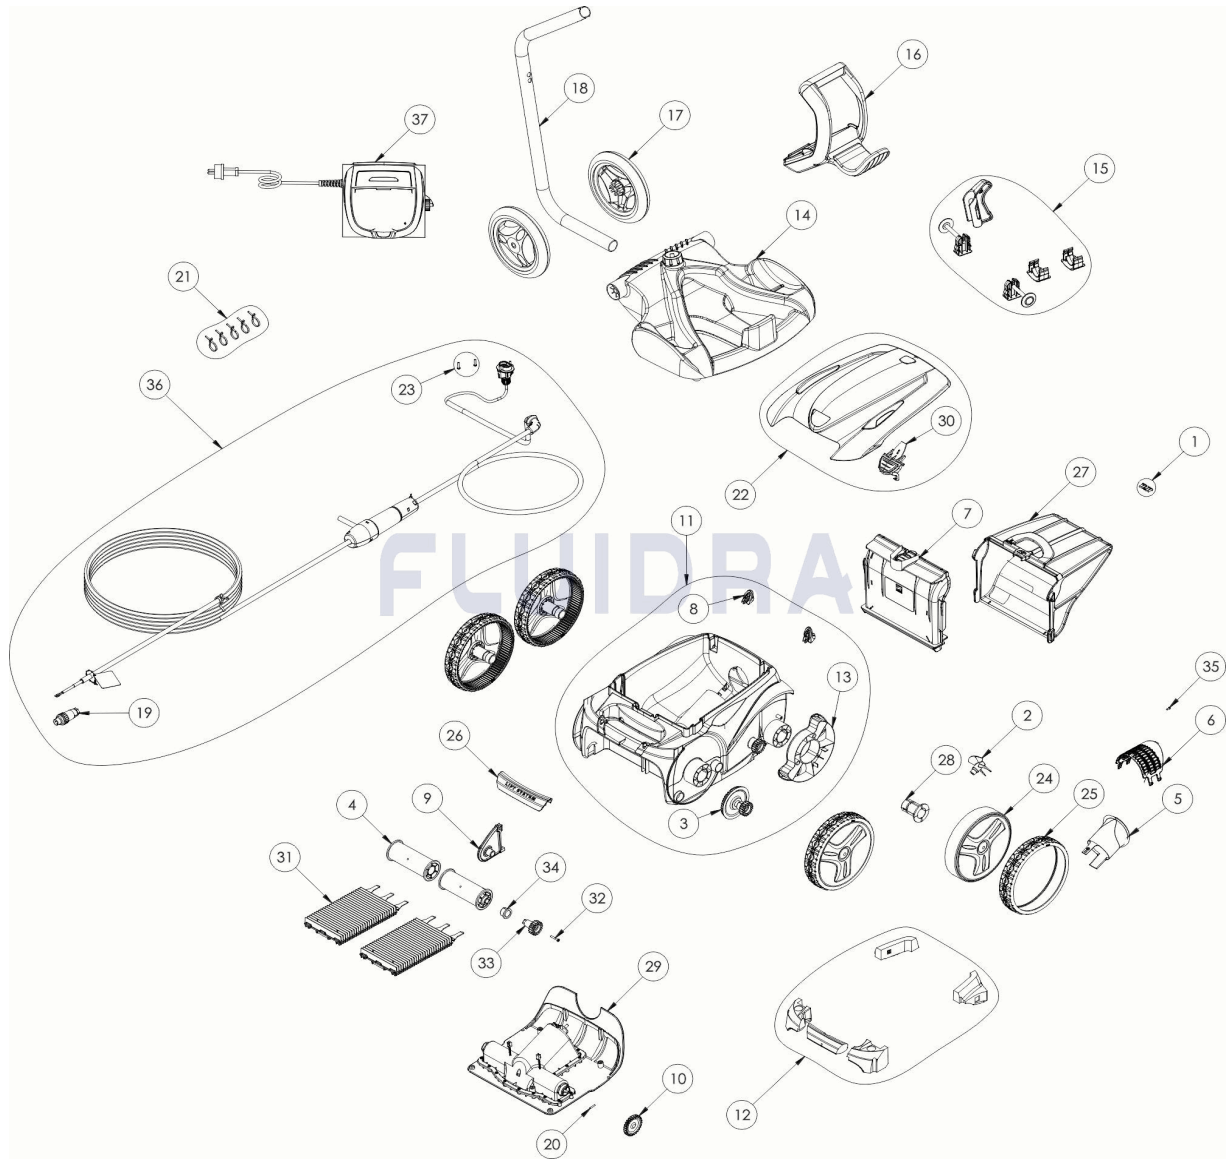

CODICE **WR000160**

DESCRIZIONE: **RV 5480IQ**

ITALIANO

POS	CODICE	DESCRIZIONE	QUANTITA'	POS	CODICE	DESCRIZIONE	QUANTITA'
1	R0516700	VITE 4*12 MM (*5)	1	16	R0565000	MANIGLIA CARRELLO	1
2	R0517000	ELICA	1	17	R0565100	RUOTE CARRELLO (*2)	1
3	R0517200	TRASMISSIONE	4	18	R0565200	TUBO CARRELLO	1
4	R0517400	SUPPORTO SPAZZOLA (*2)	1	19	R0565600	CONNETTORE CAVO	1
5	R0517500	GUIDA FLUSSO	1	20	R0567800	COPIGLIA 3*16 MM (*5)	1
6	R0517600	GRIGLIA	1	21	R0567900	SET 5 PINZE PER FLOTTANTI	1
7	R0517700	SUPPORTO FILTRO V	1	22	R0595900	PORTELLO BLU DECO	1
8	R0518100	PARAURTI A ROTELLA (*2)	1	23	R0608500	VITE 4*16 MM A4 (*5)	1
9	R0518700	PONTICELLO SPAZZOLA BLU	1	24	R0636000	CERCHIO GRANDE NERO ZODIAC	4
10	R0518800	KIT 2 PIGNONE 27 DENTI	1	25	R0636200	GOMMA GRANDE RAL9022 ZODIAC	4
11	R0539200	SCOCCA COMPLETA	1	26	R0636501	MANIGLIA RAL9022 LS	1
12	R0539700	FLOTTANTE COMPLETO	1	27	R0636600	FILTRO DETRITI SOTTILI	1
13	R0540300	PROTEZIONE RUOTA	2	28	R0636700	CUSCINETTO RUOTA ZODIAC	4