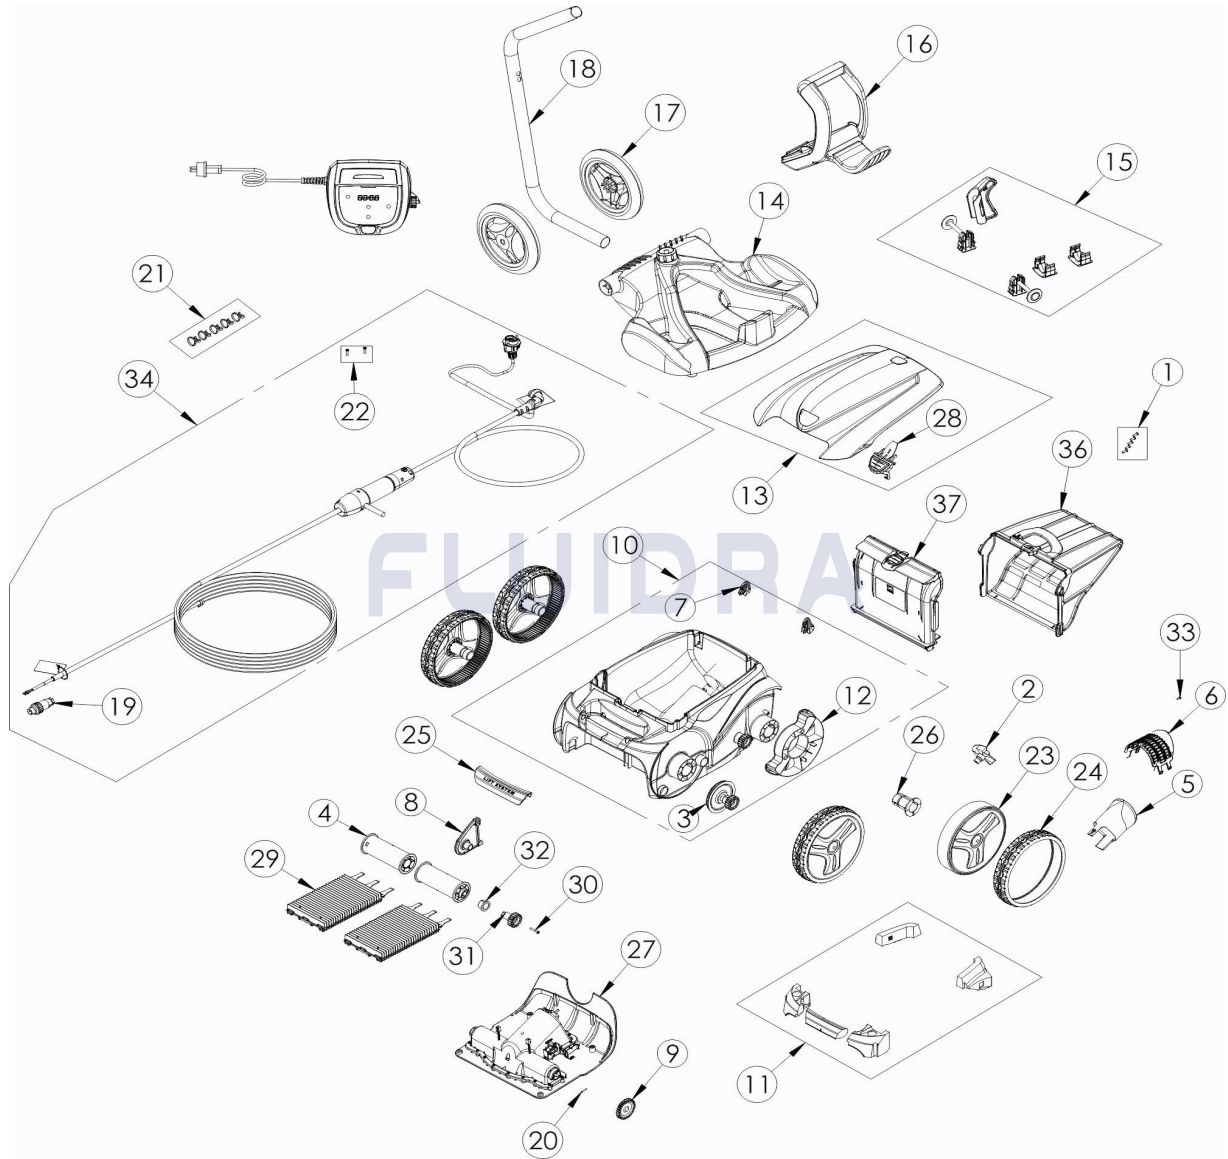

CODE **WR000160**

BESCHREIBUNG: **RV 5480IQ**

DEUTSCH

POS	CODE	BESCHREIBUNG	MENGE	POS	CODE	BESCHREIBUNG	MENGE
1	R0516700	SCHRAUBE 4 * 12 MM(SET mit 5 Stk.)	1	16	R0565000	HANDGRIFF CADDY	1
2	R0517000	TURBINE	1	17	R0565100	RÄDER CADDY (SET mit 2 Stk.)	1
3	R0517200	GETRIEBE	4	18	R0565200	STANDROHR FÜR CADDY	1
4	R0517400	BÜRSTENWALZE (SET mit 2 Stk.)	1	19	R0565600	SCHWIMMKABEL STECKER (4 PTS)	1
5	R0517500	STRÖMUNGSDÜSE	1	20	R0567800	SPLINT FÜR KREUZAPPENANTRIEB (SET	1
6	R0517600	SCHUTZGITTER	1	21	R0567900	KLEMME FÜR SCHWIMMKABEL (SET mit 5 Stk.)	1
7	R0518100	STOSSFÄNGER MIT ROLLER (SET mit 2 Stk.)	1	22	R0608500	SCHRAUBE 4 * 16 MM, A4 (SET mit 5 Stk.)	1
8	R0518700	BÜRSTENANKER, BLAU	1	23	R0636000	FELGE GROß, VORNE, SCHWARZ	1
9	R0518800	ZAHNRAD 27 ZÄHNE (SET mit 2 Stk.)	1	24	R0636200	REIFEN GROß RAL9022 (4WD)	4
10	R0539200	GEHÄUSE, BLAU (4WD)	1	25	R0636501	GRIFSTÜCK RAL9022 LS	4
11	R0539700	SCHWIMMKÖRPER, KOMPLET EC	1	26	R0636700	RADBÜCHSE EC	1
12	R0540300	RADSCHUTZBLENDE	1	27	R0638100	MOTORBLOCK TYP D	1
13	R0544700	GEHÄUSEDECKEL, BLAU	2	28	R0638700	GEHÄUSERIGEL, PMS108	4