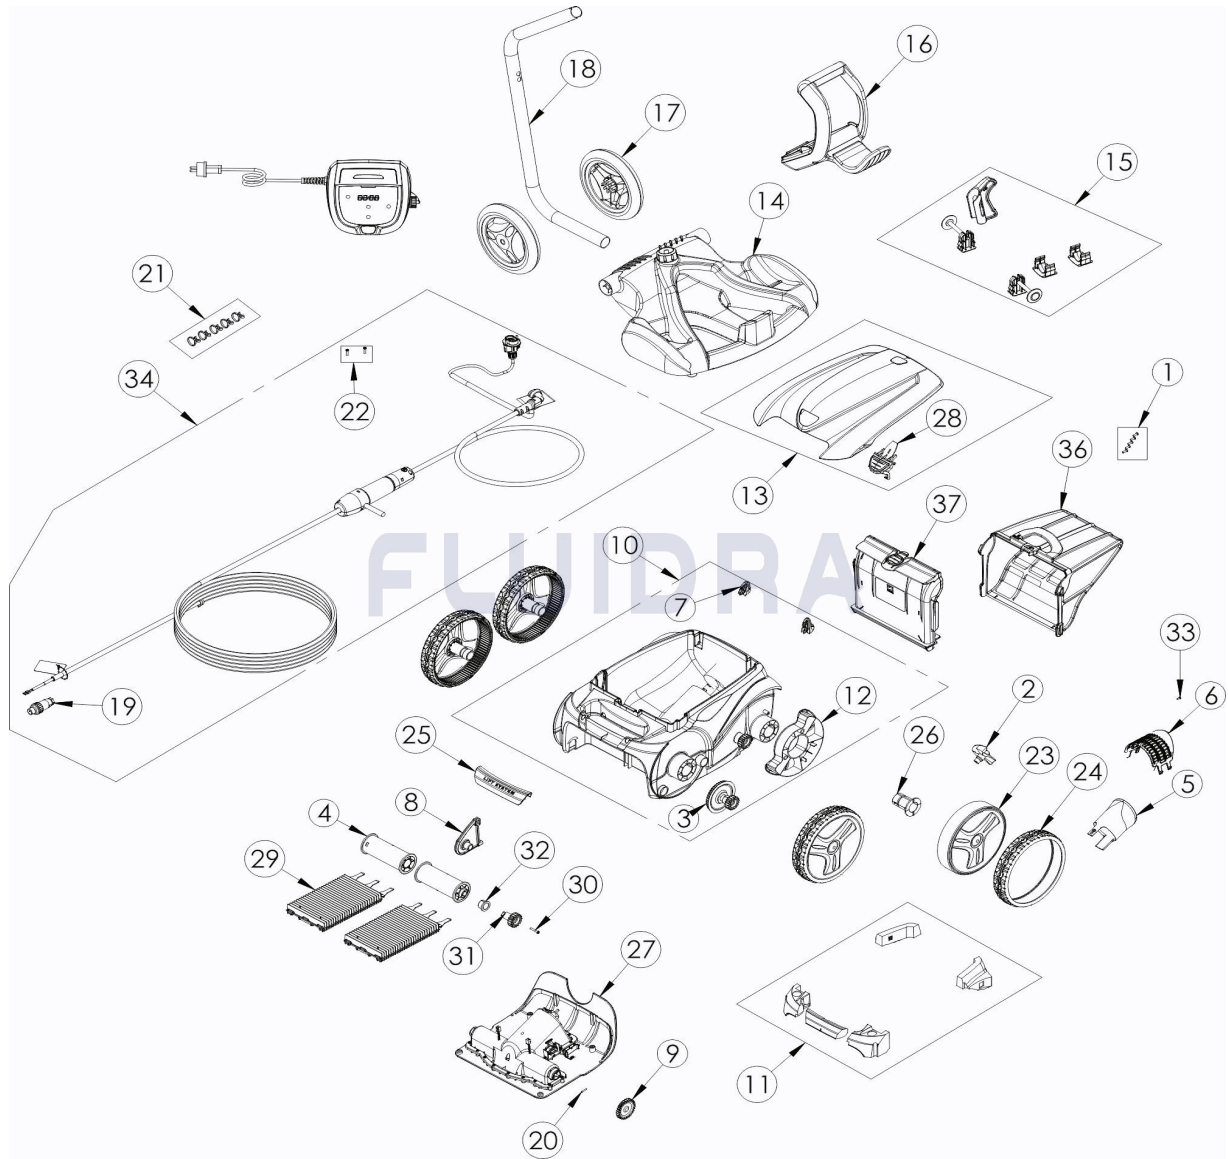

CODICE **WR000160**

DESCRIZIONE: **RV 5480IQ**

ITALIANO

POS	CODICE	DESCRIZIONE	QUANTITA'	POS	CODICE	DESCRIZIONE	QUANTITA'
1	R0516700	VITE 4*12 MM (*5)	1	16	R0565000	MANIGLIA CARRELLO	1
2	R0517000	ELICA	1	17	R0565100	RUOTE CARRELLO (*2)	1
3	R0517200	TRASMISSIONE	4	18	R0565200	TUBO CARRELLO	1
4	R0517400	SUPPORTO SPAZZOLA (*2)	1	19	R0565600	CONNETTORE CAVO	1
5	R0517500	GUIDA FLUSSO	1	20	R0567800	COPIGLIA 3*16 MM (*5)	1
6	R0517600	GRIGLIA	1	21	R0567900	SET 5 PINZE PER FLOTTANTI	1
7	R0518100	PARAURTI A ROTELLA (*2)	1	22	R0608500	VITE 4*16 MM A4 (*5)	1
8	R0518700	PONTICELLO SPAZZOLA BLU	1	23	R0636000	CERCHIO GRANDE NERO ZODIAC	1
9	R0518800	KIT 2 PIGNONE 27 DENTI	1	24	R0636200	GOMMA GRANDE RAL9022 ZODIAC	4
10	R0539200	SCOCCA COMPLETA	1	25	R0636501	MANIGLIA RAL9022 LS	4
11	R0539700	FLOTTANTE COMPLETO	1	26	R0636700	CUSCINETTO RUOTA ZODIAC	1
12	R0540300	PROTEZIONE RUOTA	1	27	R0638100	BLOCCO MOTORE TIPO D	1
13	R0544700	PORTELLO BLU	2	28	R0638700	BLOCCO IMPUGNATURA COPERCHIO PMS	4