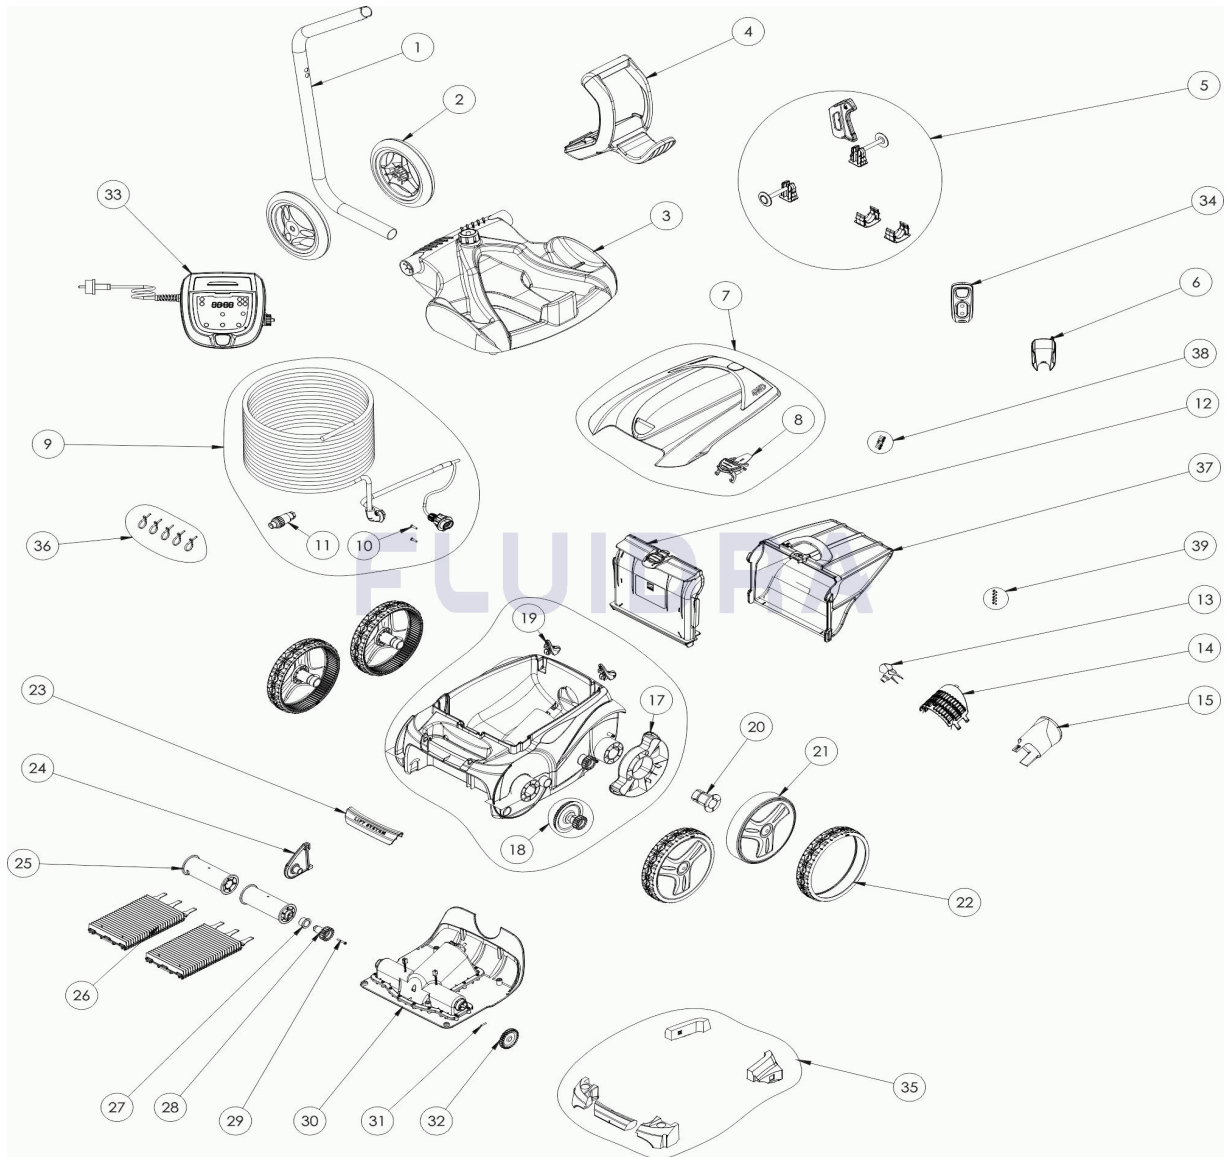

CODICE **WR000035**

DESCRIZIONE: **RV 5500 (VORTEX™ 4 4WD)**

ITALIANO

POS	CODICE	DESCRIZIONE	QUANTITA'	POS	CODICE	DESCRIZIONE	QUANTITA'
1	R0565200	TUBO CARRELLO	1	16	R0539200	SCocca COMPLETA	1
2	R0565100	RUOTE CARRELLO (*2)	1	17	R0540300	PROTEZIONE RUOTA	2
3	R0564800	BASE CARRELLO	1	18	R0517200	TRASMISSIONE	4
4	R0565000	MANIGLIA CARRELLO	1	19	R0518100	PARAURTI A ROTELLA (*2)	1
5	R0564900	PEZZI ACCESSORI CARRELLO	1	20	R0636700	CUSCINETTO RUOTA ZODIAC	4
6	R0548500	SUPPORTO TELECOMANDO	1	21	R0636000	CERCHIO GRANDE NERO ZODIAC	4
7	R0596000	ALETTONE PORTELLO BLU	1	22	R0636200	GOMMA GRANDE RAL9022 ZODIAC	4
8	R0638700	BLOCCO IMPUGNATURA COPERCHIO PMS	1	23	R0636501	MANIGLIA RAL9022 LS	1
9	R0528700	CAVO GALLEGGIANTE 21M	1	24	R0518700	PONTICELLO SPAZZOLA BLU	1
10	R0608500	VITE 4*16 MM A4 (*5)	1	25	R0517400	SUPPORTO SPAZZOLA (*2)	1
11	R0565600	CONNETTORE CAVO	1	26	R0638800	SPAZZOLA TIPO 2R9022 ZODIAC (*2)	1
12	R0517700	SUPPORTO FILTRO V	1	27	R0639100	CUSCINETTO ESTERIORE (*2)	1
13	R0517000	ELICA	1	28	R0639000	KIT 2 PIGNONE 17 DENTI	1