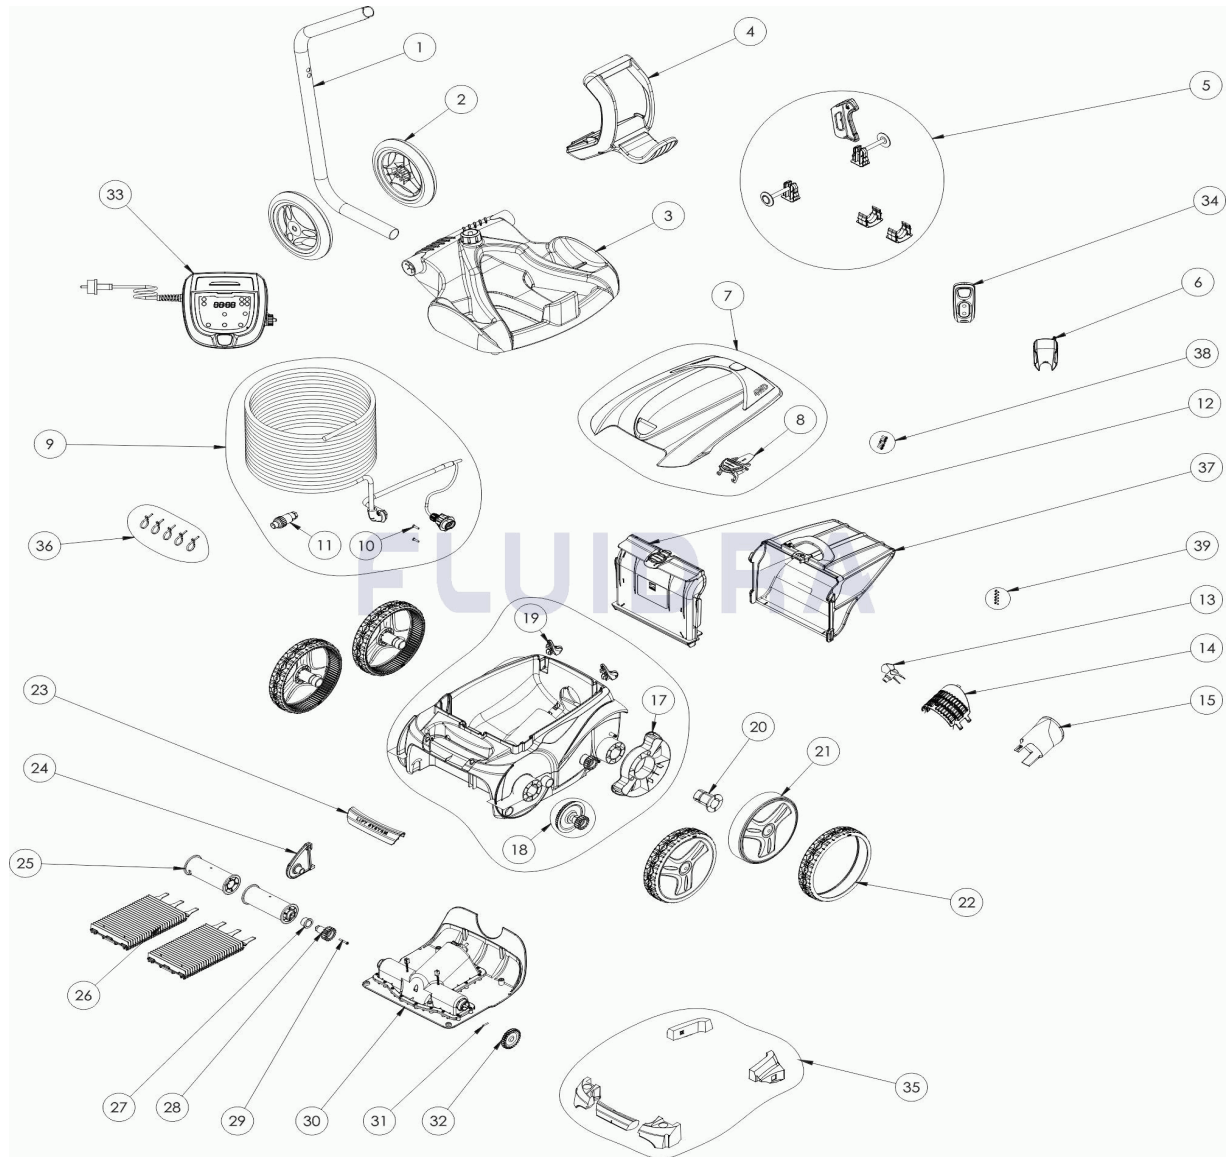

CODE **WR000035**
DESCRIPTION: **RV 5500 (VORTEX™ 4 4WD)**

ENGLISH

POS	CODE	DESCRIPTION	QUANTITY	POS	CODE	DESCRIPTION	QUANTITY
1	R0565200	TROLLEY TUBE	1	16	R0539200	MAIN HOUSING 4WD BLUE	1
2	R0565100	TROLLEY WHEELS (*2)	1	17	R0540300	COVER WHEELS PROTECTION	2
3	R0564800	TROLLEY BASE	1	18	R0517200	TRANSMISSION	4
4	R0565000	TROLLEY HANDLE	1	19	R0518100	ROLLER (SET OF 2)	1
5	R0564900	TROLLEY ACCESSORIES	1	20	R0636700	WHEEL BUSHING ZODIAC	4
6	R0548500	REMOTE CONTROL HOLSTER	1	21	R0636000	RIM LARGE BLACK ZODIAC	4
7	R0596000	HOOD BLUE SPOILER	1	22	R0636200	TIRE LARGE RAL9022 ZODIAC	4
8	R0638700	COVER LATCH GRIP PMS108	1	23	R0636501	HANDLE RAL9022 LS	1
9	R0528700	FLOATING CABLE 21M	1	24	R0518700	ROLLER SUPPORT	1
10	R0608500	SCREW 4*16MM (set of 5)	1	25	R0517400	BRUSH ROLLER	1
11	R0565600	FLOATING CABLE PLUG	1	26	R0638800	BRUSH (SET OF 2)	1
12	R0517700	FILTER CANISTER SUPPORT	1	27	R0639100	OUTER BEARING (*2)	1
13	R0517000	PROPELLER	1	28	R0639000	17 GEAR (*2)	1