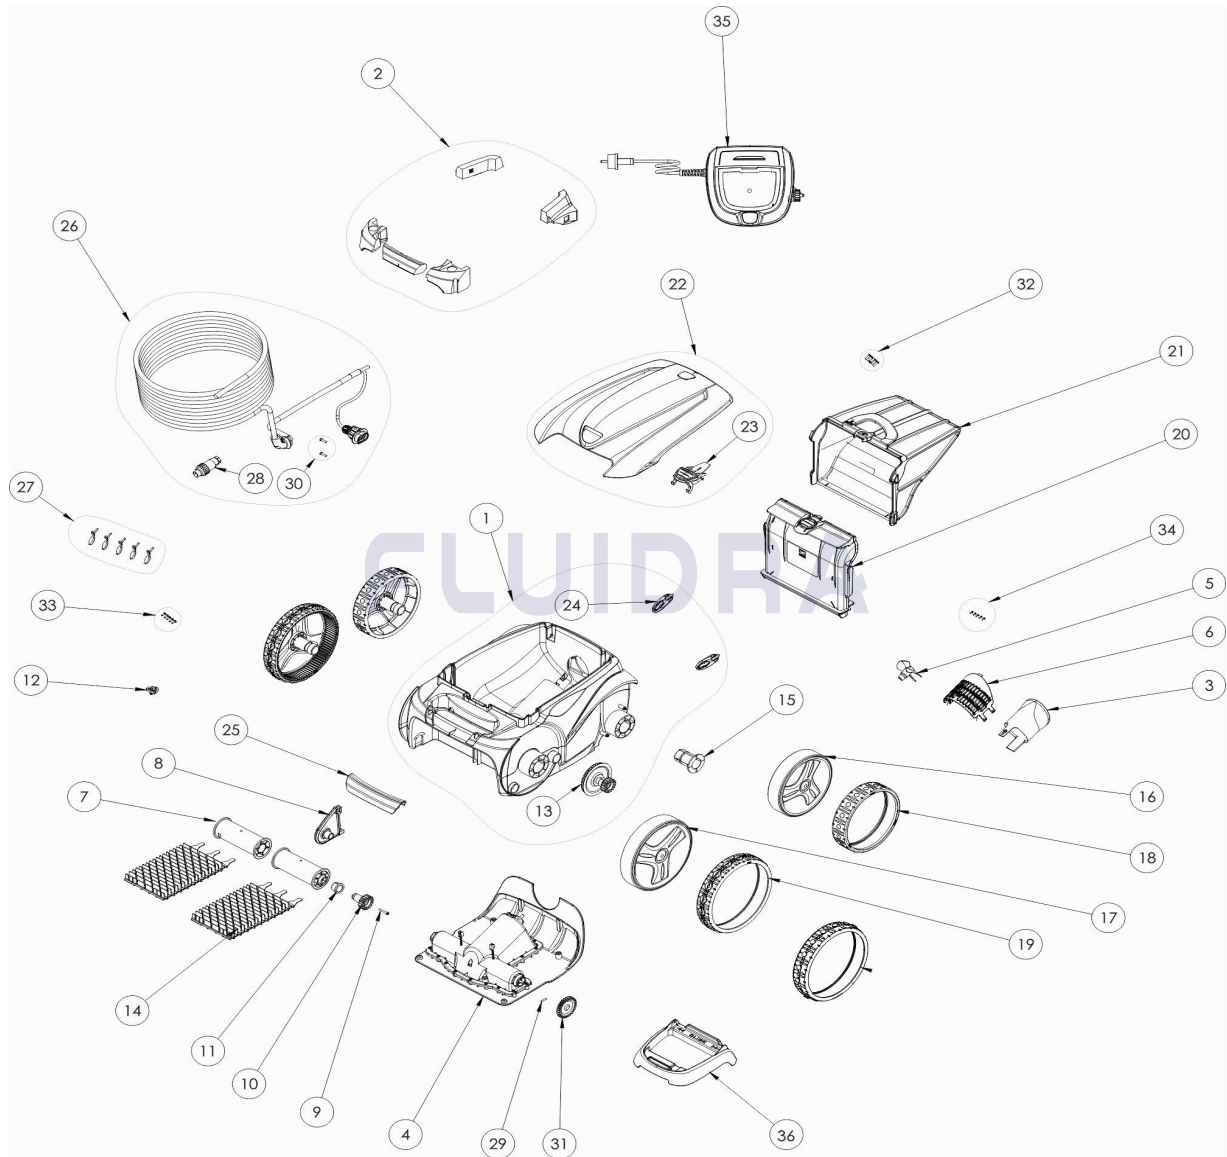

CODICE **WR000022**

DESCRIZIONE: **OV 3300**

ITALIANO

POS	CODICE	DESCRIZIONE	QUANTITA'	POS	CODICE	DESCRIZIONE	QUANTITA'
1	R0589102	SCOCCA COMPLETA 2WD II GRIGIA	1	16	R0636102	CERCHIO PICCOLO GRIGIO ZODIAC	2
2	R0539700	FLOTTANTE COMPLETO	1	17	R0636003	CERCHIO GRANDE GRIGIO ZODIAC	2
3	R0517500	GUIDA FLUSSO	1	18	R0636300	GOMMA POSTERIORE NERA ZODIAC	2
4	R0637800	BLOCCO MOTORE TIPO A	1	19	R0636201	GOMMA GRANDE NERA ZODIAC	2
5	R0517000	ELICA	1	20	R0517700	SUPPORTO FILTRO V	1
6	R0517600	GRIGLIA	1	21	R0636600	FILTRO DETRITI SOTTILI	1
7	R0517400	SUPPORTO SPAZZOLA (*2)	1	22	R0637700	PORTELLO OV	1
8	R0518702	PONTICELLO SPAZZOLA GRIGIA	1	23	R0638700	BLOCCO IMPUGNATURA COPERCHIO PMS	1
9	R0638900	VITE 4*25 MM (*5)	1	24	R0518100	PARAURTI A ROTELLA (*2)	1
10	R0639000	KIT 2 PIGNONE 17 DENTI	1	25	R0540402	MANIGLIA GRIGIA	1
11	R0639100	CUSCINETTO ESTERIORE (*2)	1	26	R0636800	CAVO GALLEGGIANTE 15M	1
12	R0519000	RAMPE	1	27	R0567900	SET 5 PINZE PER FLOTTANTI	1
13	R0517200	TRASMISSIONE	2	28	R0565600	CONNETTORE CAVO	1