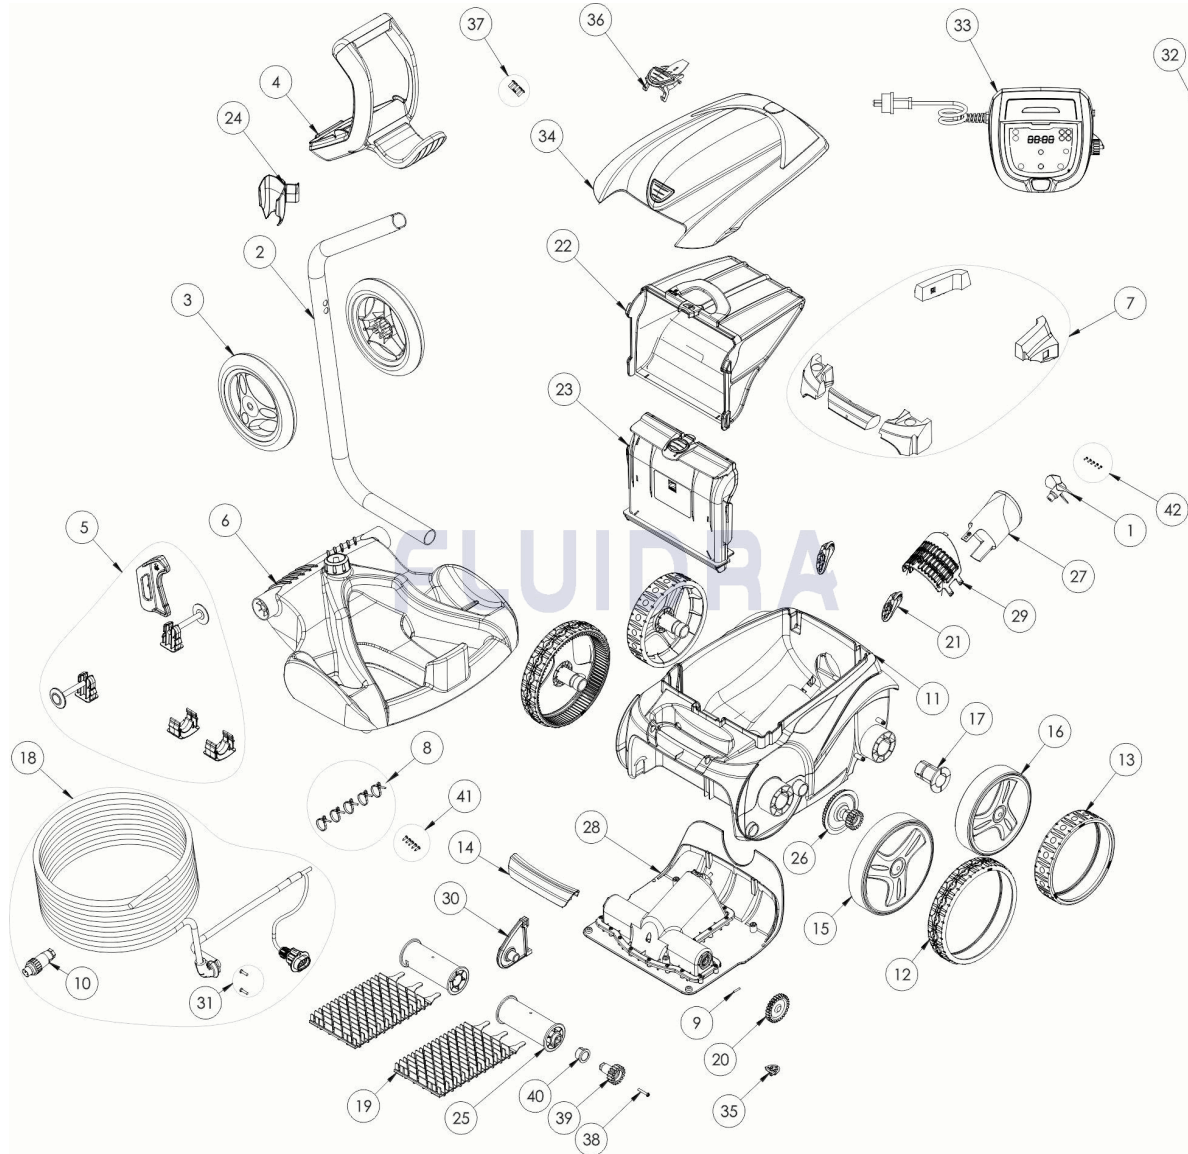

CODICE **WR000077**

DESCRIZIONE: **OV 3510 VORTEX 4 PLUS**

ITALIANO

POS	CODICE	DESCRIZIONE	QUANTITA'	POS	CODICE	DESCRIZIONE	QUANTITA'
1	R0517000	ELICA	1	16	R0636101	CERCHIO PICCOLO PMS2915 ZODIAC	2
2	R0565200	TUBO CARRELLO	1	17	R0636700	CUSCINETTO RUOTA ZODIAC	4
3	R0565100	RUOTE CARRELLO (*2)	1	18	R0516800	CAVO GALLEGGIANTE 18M	1
4	R0565000	MANIGLIA CARRELLO	1	19	R0635901	SPAZZOLA TIPO 1 PMS2915 ZODIAC (*2)	1
5	R0564900	PEZZI ACCESSORI CARRELLO	1	20	R0518800	KIT 2 PIGNONE 27 DENTI	1
6	R0564800	BASE CARRELLO	1	21	R0518100	PARAURTI A ROTELLA (*2)	1
7	R0539700	FLOTTANTE COMPLETO	1	22	R0636600	FILTRO DETRITI SOTTILI	1
8	R0567900	SET 5 PINZE PER FLOTTANTI	1	23	R0517700	SUPPORTO FILTRO V	1
9	R0567800	COPIGLIA 3*16 MM (*5)	1	24	R0548500	SUPPORTO TELECOMANDO	1
10	R0565600	CONNETTORE CAVO	1	25	R0517400	SUPPORTO SPAZZOLA (*2)	1
11	R0589100	GUSCIO COMPLETO 2WD II BLU	1	26	R0517200	TRASMISSIONE	2
12	R0636200	GOMMA GRANDE RAL9022 ZODIAC	2	27	R0517500	GUIDA FLUSSO	1
13	R0636301	GOMMA POSTERIORE RAL9022 ZODIAC	2	28	R0637900	BLOCCO MOTORE TIPO B	1