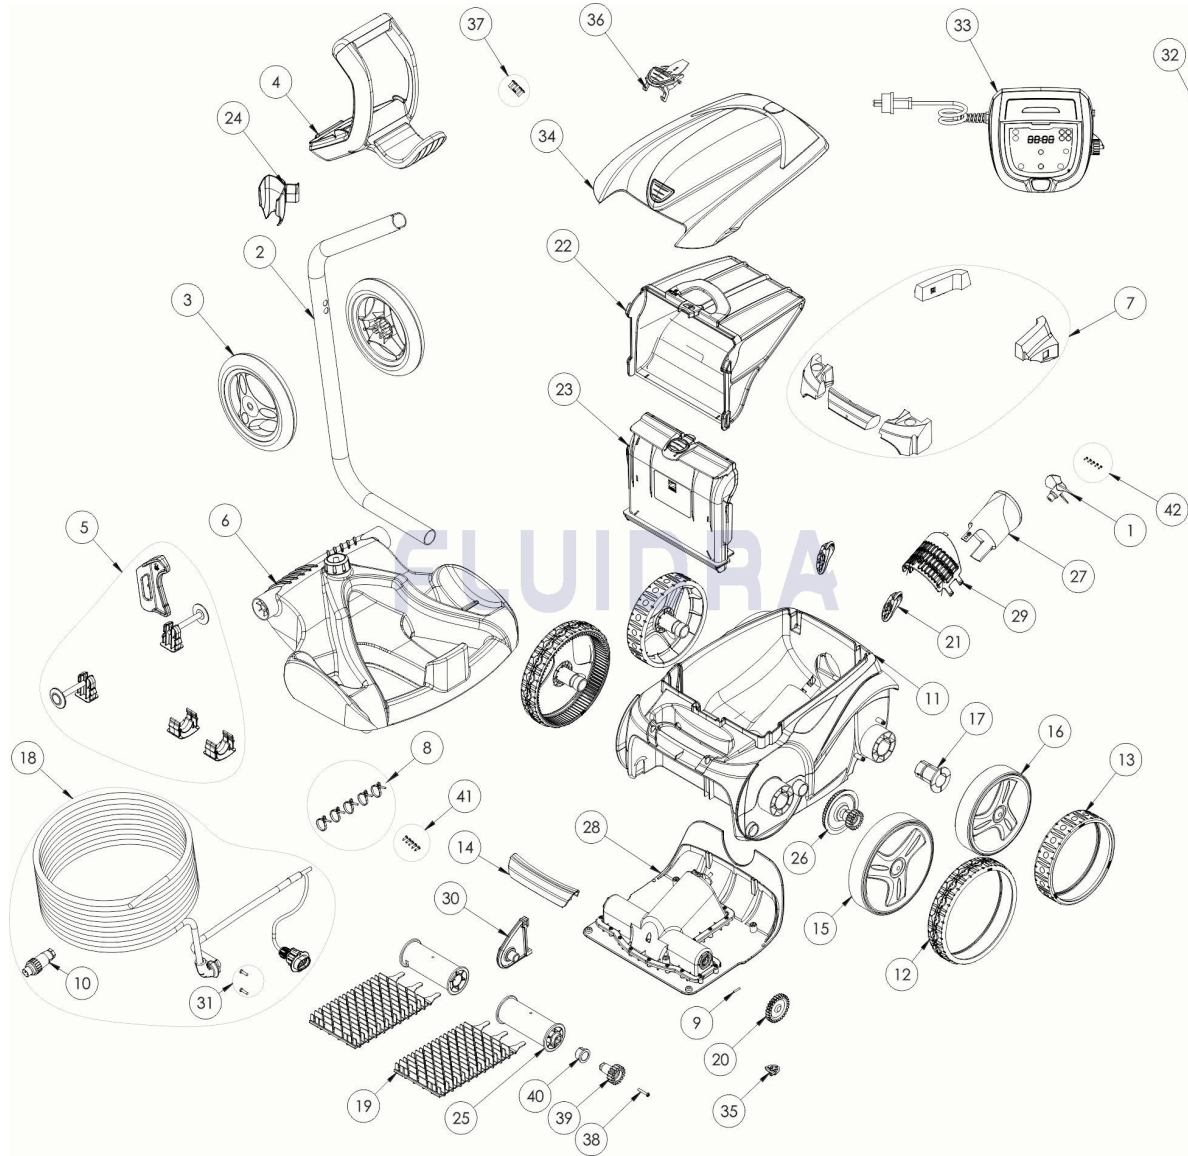

CODE **WR000077**

DESCRIPTION: **OV 3510 VORTEX 4 PLUS**

ENGLISH

POS	CODE	DESCRIPTION	QUANTITY	POS	CODE	DESCRIPTION	QUANTITY
1	R0517000	PROPELLER	1	16	R0636101	RIM REAR PMS2915 ZODIAC	2
2	R0565200	TROLLEY TUBE	1	17	R0636700	WHEEL BUSHING ZODIAC	4
3	R0565100	TROLLEY WHEELS (*2)	1	18	R0516800	FLOATING CABLE 18M	1
4	R0565000	TROLLEY HANDLE	1	19	R0635901	BRUSH TYPE 1 PMS2915 ZODIAC (*2)	1
5	R0564900	TROLLEY ACCESSORIES	1	20	R0518800	DRIVE GEAR (SET OF 2)	1
6	R0564800	TROLLEY BASE	1	21	R0518100	ROLLER (SET OF 2)	1
7	R0539700	FLOAT	1	22	R0636600	FINE FILTER V	1
8	R0567900	FLOATING CABLE CLAMP (SET OF 5)	1	23	R0517700	FILTER CANISTER SUPPORT	1
9	R0567800	MOTOR BLOCK SHAFT PIN (SET OF 5)	1	24	R0548500	REMOTE CONTROL HOLSTER	1
10	R0565800	FLOATING CABLE PLUG	1	25	R0517400	BRUSH ROLLER	1
11	R0589100	MAIN HOUSING 2WD II	1	26	R0517200	TRANSMISSION	2
12	R0636200	TIRE LARGE RAL9022 ZODIAC	2	27	R0517500	FLOW OUTLET	1
13	R0636301	TIRE REAR RAL9022 ZODIAC	2	28	R0637900	MOTOR BLOCK TYPE B	1