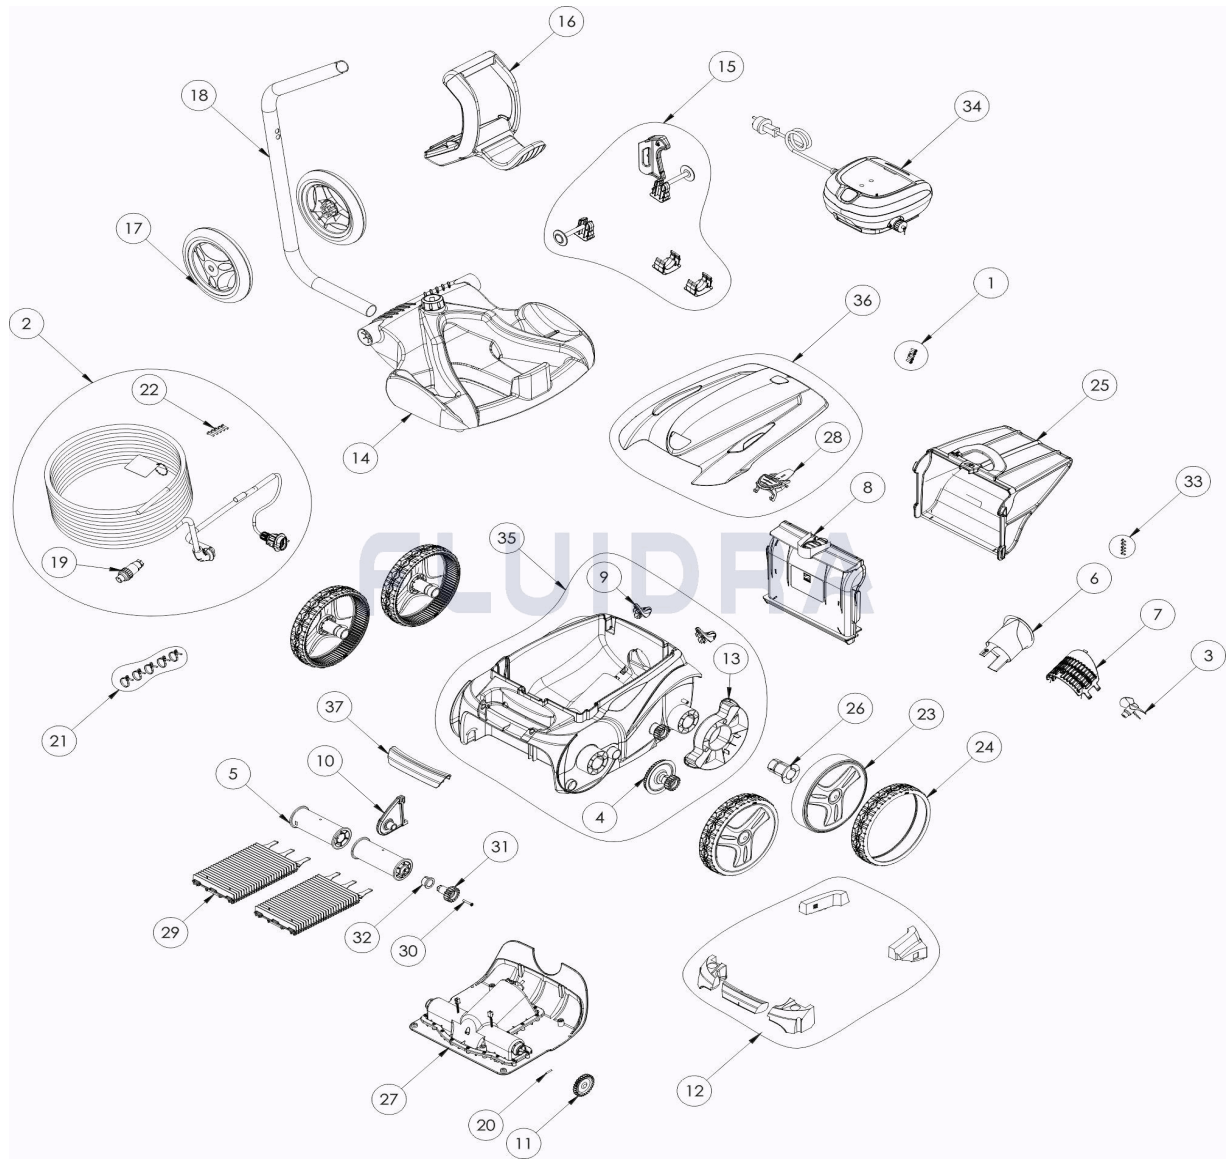

CODICE **WR000169**

DESCRIZIONE: **OV 5330**

ITALIANO

POS	CODICE	DESCRIZIONE	QUANTITA'	POS	CODICE	DESCRIZIONE	QUANTITA'
1	R0516700	VITE 4*12 MM (*5)	1	16	R0565000	MANIGLIA CARRELLO	1
2	R0516800	CAVO GALLEGGIANTE 18M	1	17	R0565100	RUOTE CARRELLO (*2)	1
3	R0517000	ELICA	1	18	R0565200	TUBO CARRELLO	4
4	R0517200	TRASMISSIONE	1	19	R0565600	CONNETTORE CAVO	3
5	R0517400	SUPPORTO SPAZZOLA (*2)	1	20	R0567800	COPIGLIA 3*16 MM (*5)	1
6	R0517500	GUIDA FLUSSO	1	21	R0567900	SET 5 PINZE PER FLOTTANTI	4
7	R0517600	GRIGLIA	1	22	R0608500	VITE 4*16 MM A4 (*5)	4
8	R0517700	SUPPORTO FILTRO V	1	23	R0636001	CERCHIO GRANDE R9022 ZODIAC	1
9	R0518100	PARAURTI A ROTELLA (*2)	1	24	R0636201	GOMMA GRANDE NERA ZODIAC	1
10	R0518703	PONTICELLO SPAZZOLA PMS7712	1	25	R0636600	FILTRO DETRITI SOTTILI	1
11	R0518800	KIT 2 PIGNONE 27 DENTI	1	26	R0636700	CUSCINETTO RUOTA ZODIAC	1
12	R0539700	FLOTTANTE COMPLETO	1	27	R0638000	BLOCCO MOTORE TIPO C	1
13	R0540300	PROTEZIONE RUOTA	1	28	R0638702	BLOCCO IMPUGNATURA COPERCHIO PMS	1