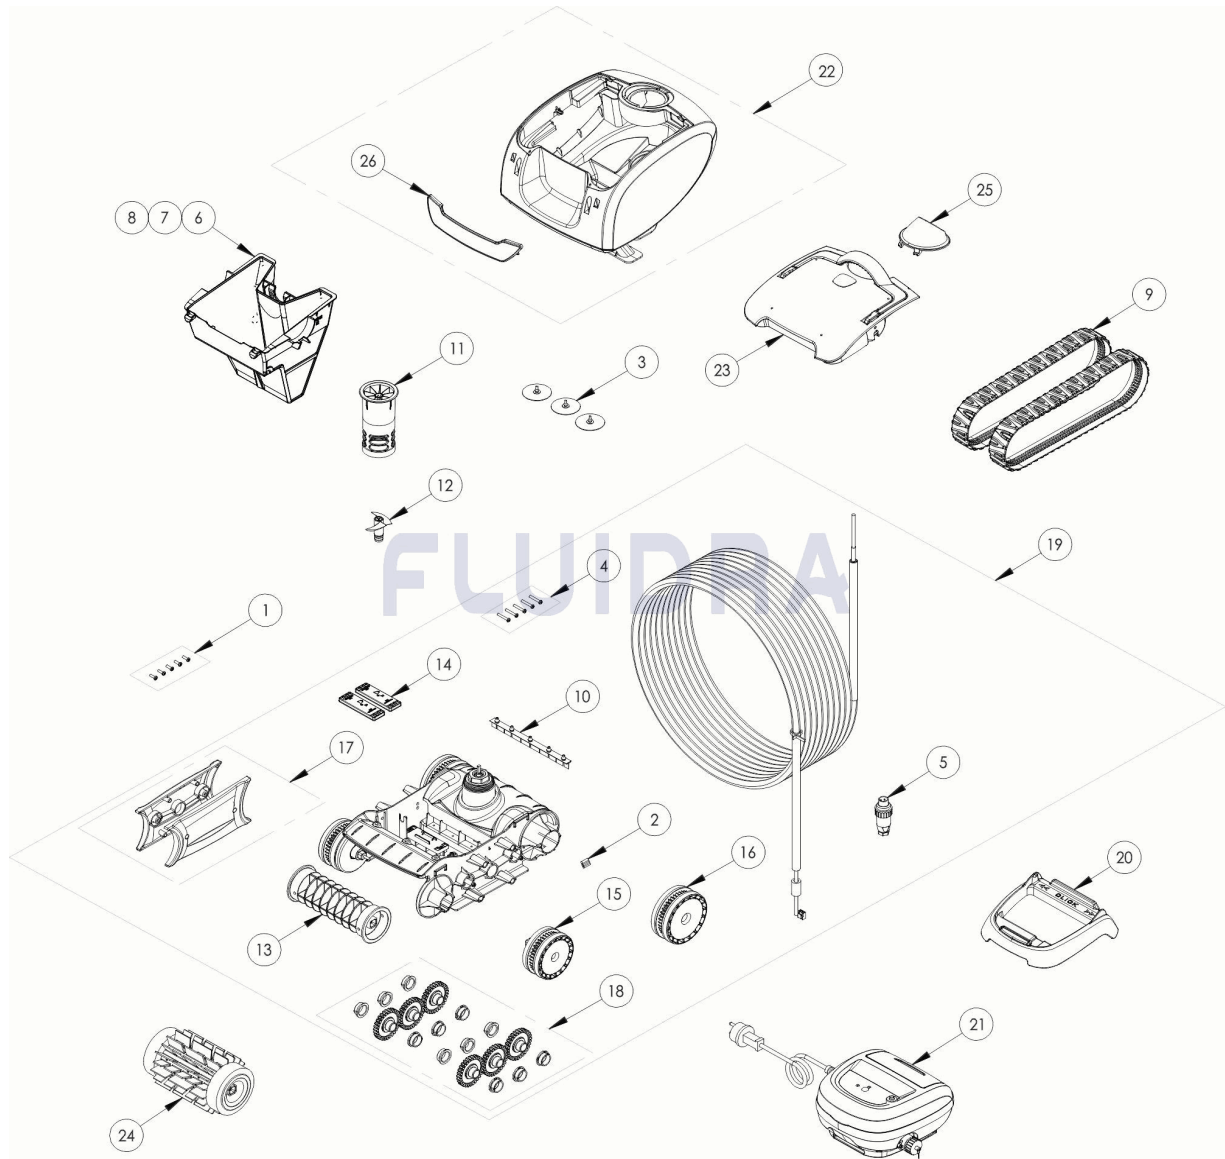

CODICE **WR000262**

DESCRIZIONE: **RG 3200 TILE**

ITALIANO

POS	CODICE	DESCRIZIONE	QUANTITA'	POS	CODICE	DESCRIZIONE	QUANTITA'
1	R0516700	VITE 4*12 MM (*5)	1	14	R0767100	CONTRAPPESI (KIT 2*)	1
2	R0657900	KIT 5 PIN ALBERO MOTORE	1	15	R0771800	RUOTE ANTERIORI COMPLETE (KIT 2*)	1
3	R0633300	VALVOLA DI EVACUAZIONE CYCLONX (*3)	1	16	R0771900	RUOTE POSTERIORI COMPLETE (KIT 2*)	1
4	R0638900	VITE 4*25 MM (*5)	1	17	R0772000	FLANGE	1
5	R0565600	CONNETTORE CAVO	1	18	R0772100	KIT INGRANAGGI COMPLETO	1
6	R0762900	FILTRO FINE	1	19	R0767400	TELAIO COMPLETO	1
7	R0763000	FILTRO LARGO	1	20	R0662600	PIEDISTALLO QUADRO COMANDI	1
8	R0763100	FILTRO ULTRA FINE	1	21	R0762300	QUADRO COMANDI FONDO PARETI	1
9	R0765600	CINGOLI (KIT 2*)	1	22	R0884600	SCocca COMPLETA	1
10	R0765800	LAME (KIT 5*)	1	23	R0884500	COVER	1
11	R0766100	GUIDA DI FLUSSO INTERNA	1	24	R0774900	KIT SPAZZOLE PIASTRELLE	1
12	R0766200	ELICA	1	25	R0884800	GUIDA DI FLUSSO ESTERNA	1
13	R0767000	SUPPORTO SPAZZOLA	1	26	R0884700	MANIGLIA	1