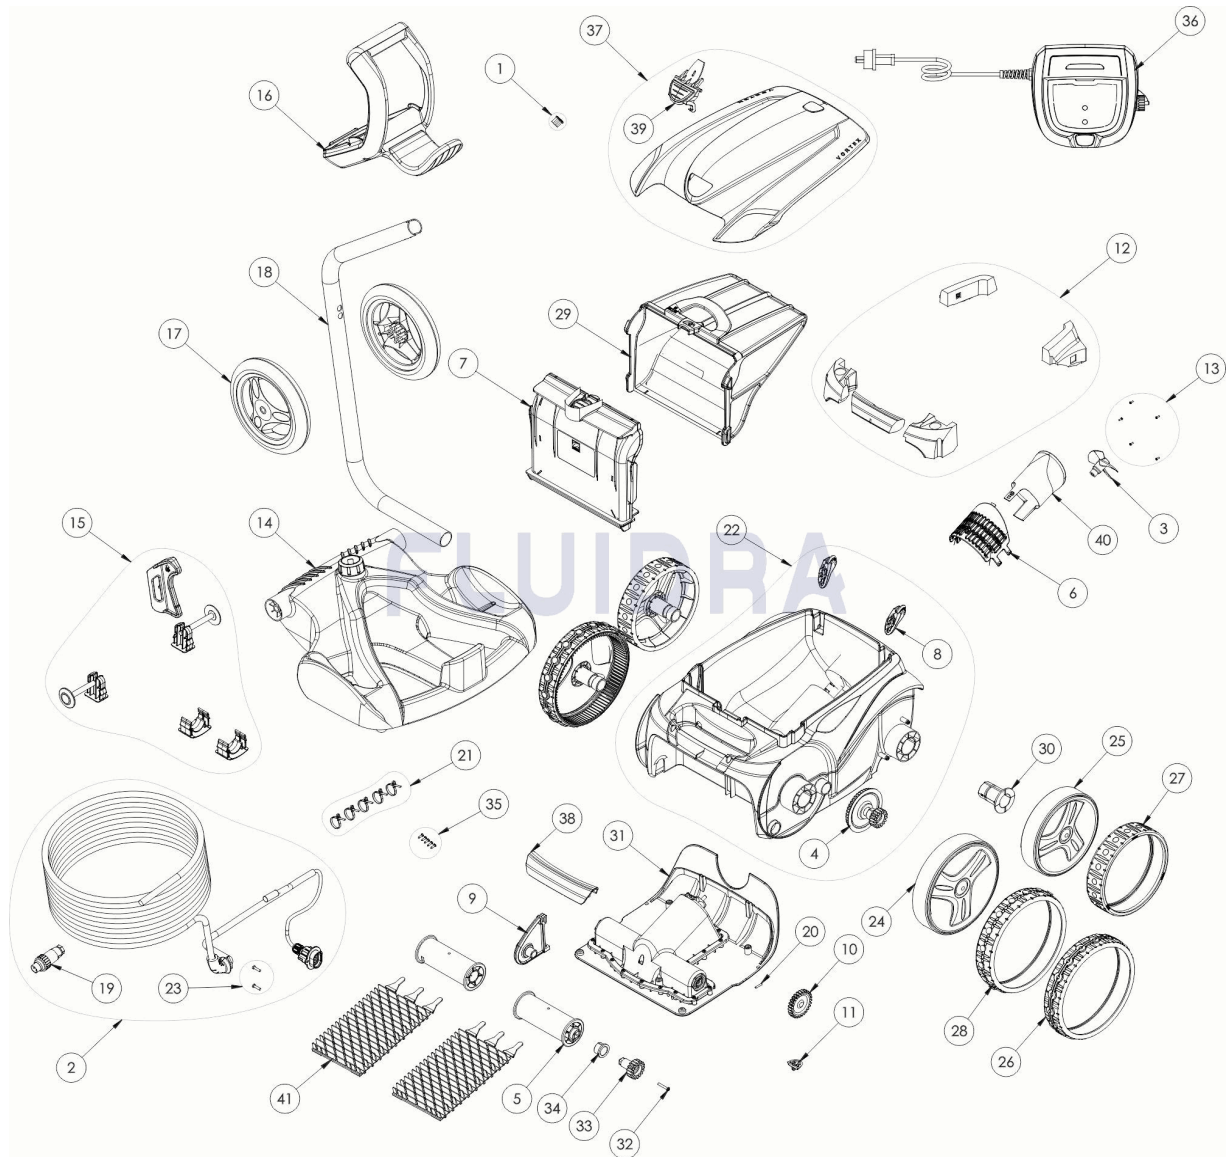

CODE **WR000192**

BESCHREIBUNG: **GV 3420**

DEUTSCH

POS	CODE	BESCHREIBUNG	MENGE	POS	CODE	BESCHREIBUNG	MENGE
1	R0516700	SCHRAUBE 4 * 12 MM(SET mit 5 Stk.)	1	16	R0565000	HANDGRIFF CADDY	1
2	R0516800	SCHWIMMKABEL KOMPLETT 18M	1	17	R0565100	RÄDER CADDY (SET mit 2 Stk.)	1
3	R0517000	TURBINE	1	18	R0565200	STANDROHR FÜR CADDY	1
4	R0517200	GETRIEBE	1	19	R0565600	SCHWIMMKABEL STECKER (4 PTS)	1
5	R0517400	BÜRSTENWALZE (SET mit 2 Stk.)	1	20	R0567800	SPLINT FÜR KREUZZAPPENANTRIEB (SET	1
6	R0517600	SCHUTZGITTER	1	21	R0567900	KLEMME FÜR SCHWIMMKABEL (SET mit 5 Stk.)	1
7	R0517700	DECKEL FILTERKORB	1	22	R0589102	GEHÄUSE, GRAU (2WD) II	1
8	R0518100	STOSSFÄNGER MIT ROLLER (SET mit 2 Stk.)	1	23	R0608500	SCHRAUBE 4 * 16 MM, A4 (SET mit 5 Stk.)	1
9	R0518702	BÜRSTENANKER, GRAU	1	24	R0636003	FELGE GROß, VORNE, GRAU	1
10	R0518800	ZAHNRAD 27 ZÄHNE (SET mit 2 Stk.)	1	25	R0636102	FELGE KLEIN, HINTEN, GRAU	1
11	R0519000	ABLEITRAMPE	1	26	R0636201	REIFEN GROß SCHWARZ	1
12	R0539700	SCHWIMMKÖRPER, KOMPLET EC	1	27	R0636300	HINTERREIFEN SCHWARZ	1
13	R0564500	SCHRAUBE 2,2 * 6,5 MM (SET mit 5 Stk.)	1	28	R0636400	REIFEN GROß FÜR FLIEßEN (NOPPENREIF	1