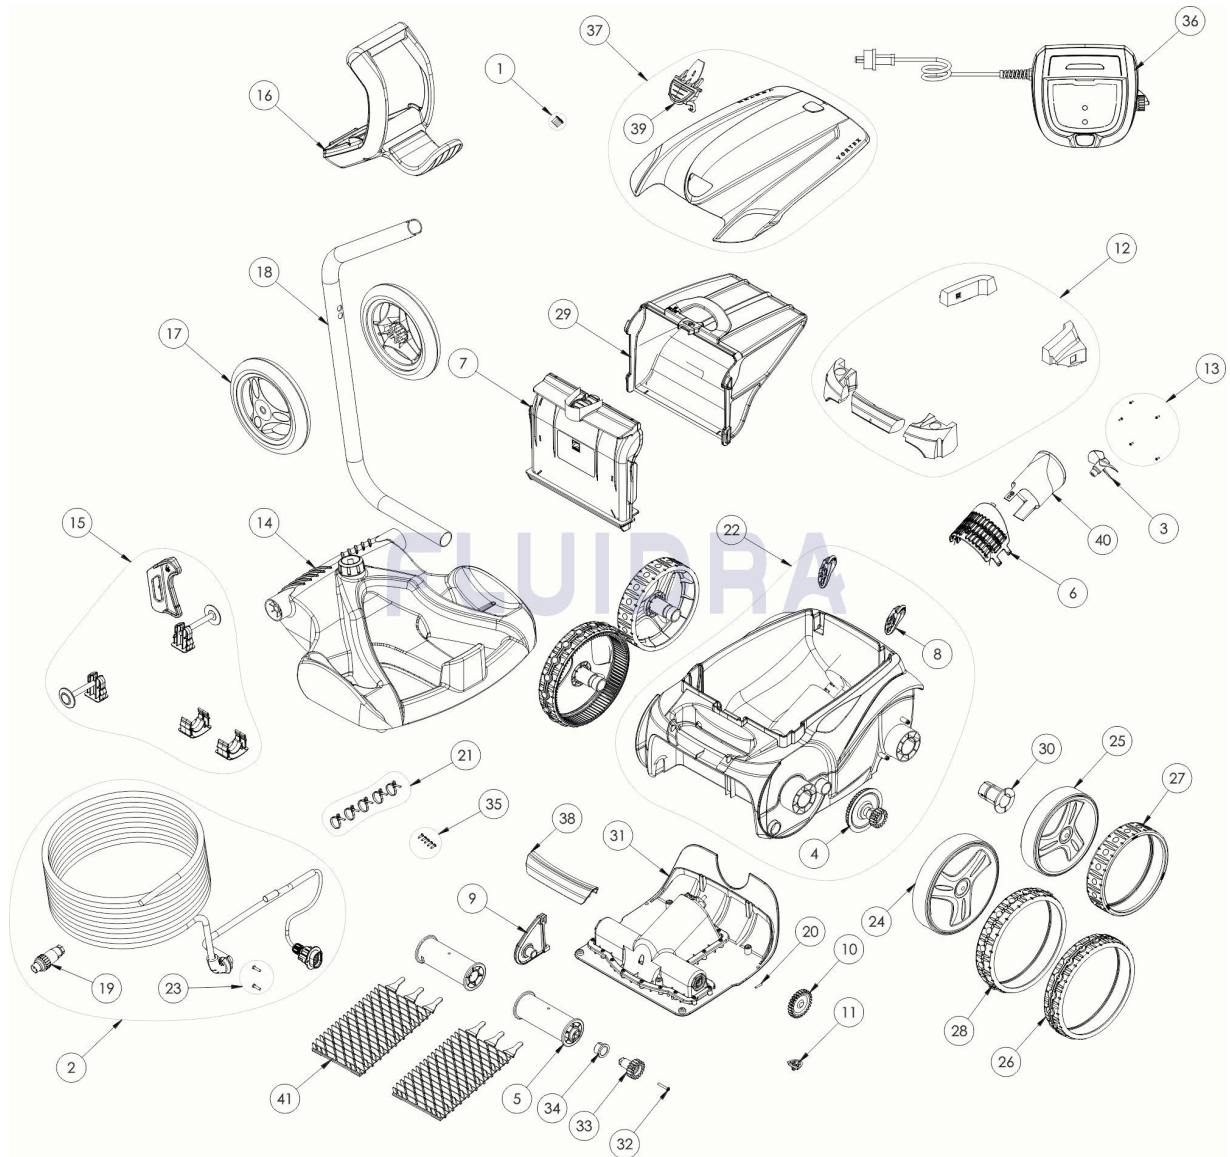

CODICE **WR000192**

DESCRIZIONE: **GV 3420**

ITALIANO

POS	CODICE	DESCRIZIONE	QUANTITA'	POS	CODICE	DESCRIZIONE	QUANTITA'
1	R0516700	VITE 4*12 MM (*5)	1	16	R0565000	MANIGLIA CARRELLO	1
2	R0516800	CAVO GALLEGGIANTE 18M	1	17	R0565100	RUOTE CARRELLO (*2)	1
3	R0517000	ELICA	1	18	R0565200	TUBO CARRELLO	1
4	R0517200	TRASMISSIONE	1	19	R0565600	CONNETTORE CAVO	1
5	R0517400	SUPPORTO SPAZZOLA (*2)	1	20	R0567800	COPIGLIA 3*16 MM (*5)	1
6	R0517600	GRIGLIA	1	21	R0567900	SET 5 PINZE PER FLOTTANTI	1
7	R0517700	SUPPORTO FILTRO V	1	22	R0589102	SCocca COMPLETA 2WD II GRIGIA	1
8	R0518100	PARAURTI A ROTELLA (*2)	1	23	R0608500	VITE 4*16 MM A4 (*5)	1
9	R0518702	PONTICELLO SPAZZOLA GRIGIA	1	24	R0636003	CERCHIO GRANDE GRIGIO ZODIAC	1
10	R0518800	KIT 2 PIGNONE 27 DENTI	1	25	R0636102	CERCHIO PICCOLO GRIGIO ZODIAC	1
11	R0519000	RAMPE	1	26	R0636201	GOMMA GRANDE NERA ZODIAC	1
12	R0539700	FLOTTANTE COMPLETO	1	27	R0636300	GOMMA POSTERIORE NERA ZODIAC	1
13	R0564500	VITE 2.2*6,5 MM (*5)	1	28	R0636400	GOMMA ANTERIORE TILE ZODIAC	1