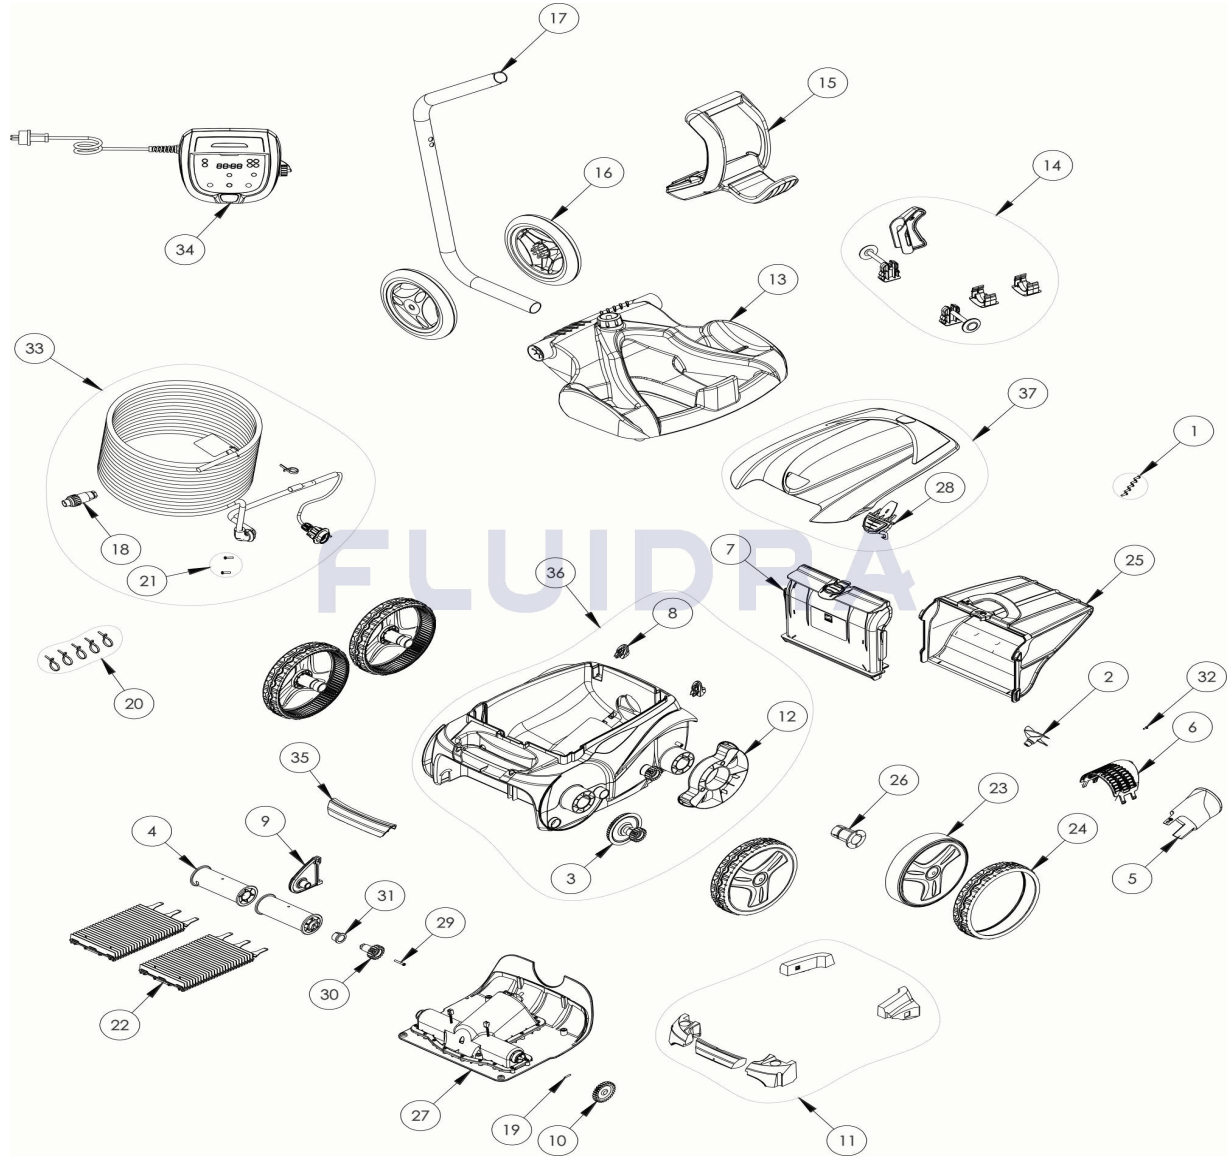

CODE **WR000229**

DESCRIPTION: **OV 5490 IQ**

ENGLISH

POS	CODE	DESCRIPTION	QUANTITY	POS	CODE	DESCRIPTION	QUANTITY
1	R0516700	SCREWS 4*12 MM (X5)	1	16	R0565100	TROLLEY WHEELS (*2)	1
2	R0517000	PROPELLER	1	17	R0565200	TROLLEY TUBE	1
3	R0517200	TRANSMISSION	4	18	R0565600	FLOATING CABLE PLUG	1
4	R0517400	BRUSH ROLLER	1	19	R0567800	MOTOR BLOCK SHAFT PIN (SET OF 5)	1
5	R0517500	FLOW OUTLET	1	20	R0567900	FLOATING CABLE CLAMP (SET OF 5)	1
6	R0517600	MOTOR SCREEN	1	21	R0608500	SCREW 4*16MM (set of 5)	1
7	R0517700	FILTER CANISTER SUPPORT	1	22	R0635903	BRUSH TYPE 1 PMS7712 ZODIAC (*2)	1
8	R0518100	ROLLER (SET OF 2)	1	23	R0636001	RIM LARGE R9022 ZODIAC	4
9	R0518702	ROLLER SUPPORT GREY	1	24	R0636201	TIRE LARGE BLACK ZODIAC	4
10	R0518800	DRIVE GEAR (SET OF 2)	1	25	R0636600	FINE FILTER V	1
11	R0539700	FLOAT	1	26	R0636700	WHEEL BUSHING ZODIAC	4
12	R0540300	COVER WHEELS PROTECTION	2	27	R0638100	MOTOR BLOCK TYPE D	1
13	R0564800	TROLLEY BASE	1	28	R0638701	COVER LATCH GRIP PMS7712	1