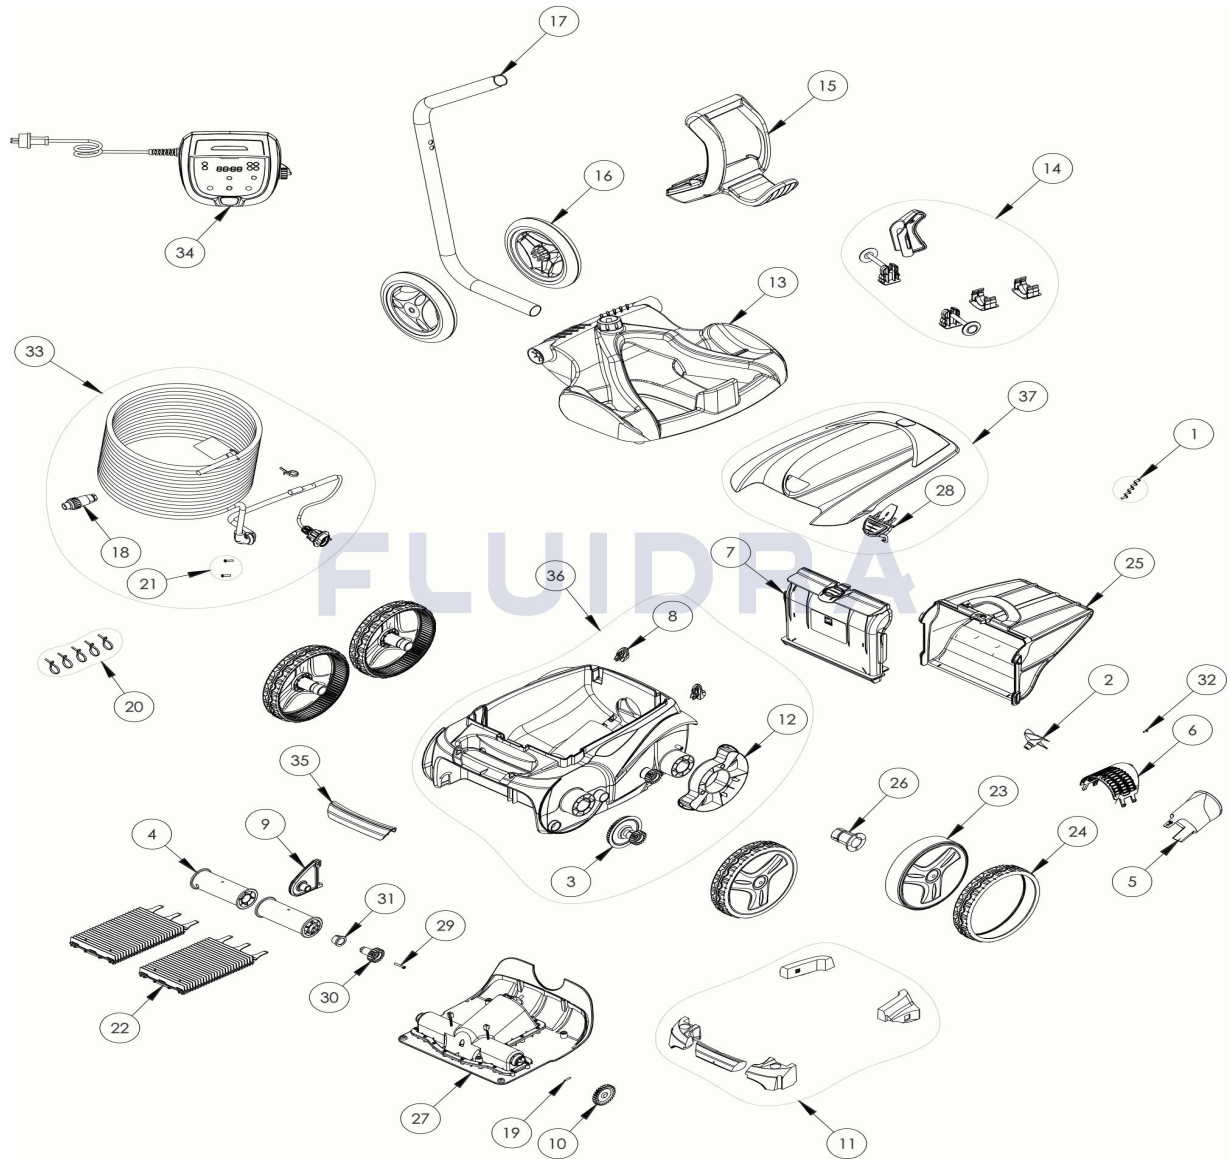

CODICE **WR000229**

DESCRIZIONE: **OV 5490 IQ**

ITALIANO

POS	CODICE	DESCRIZIONE	QUANTITA'	POS	CODICE	DESCRIZIONE	QUANTITA'
1	R0516700	VITE 4*12 MM (*5)	1	16	R0565100	RUOTE CARRELLO (*2)	1
2	R0517000	ELICA	1	17	R0565200	TUBO CARRELLO	1
3	R0517200	TRASMISSIONE	4	18	R0565600	CONNETTORE CAVO	1
4	R0517400	SUPPORTO SPAZZOLA (*2)	1	19	R0567800	COPIGLIA 3*16 MM (*5)	1
5	R0517500	GUIDA FLUSSO	1	20	R0567900	SET 5 PINZE PER FLOTTANTI	1
6	R0517600	GRIGLIA	1	21	R0608500	VITE 4*16 MM A4 (*5)	1
7	R0517700	SUPPORTO FILTRO V	1	22	R0635903	SPAZZOLA TIPO 1 PMS7712 ZODIAC (*2)	1
8	R0518100	PARAURTI A ROTELLA (*2)	1	23	R0636001	CERCHIO GRANDE R9022 ZODIAC	4
9	R0518702	PONTICELLO SPAZZOLA GRIGIA	1	24	R0636201	GOMMA GRANDE NERA ZODIAC	4
10	R0518800	KIT 2 PIGNONE 27 DENTI	1	25	R0636600	FILTRO DETRITI SOTTILI	1
11	R0539700	FLOTTANTE COMPLETO	1	26	R0636700	CUSCINETTO RUOTA ZODIAC	4
12	R0540300	PROTEZIONE RUOTA	2	27	R0638100	BLOCCO MOTORE TIPO D	1
13	R0564800	BASE CARRELLO	1	28	R0638701	BLOCCO IMPUGNATURA COPERCHIO PMS	1