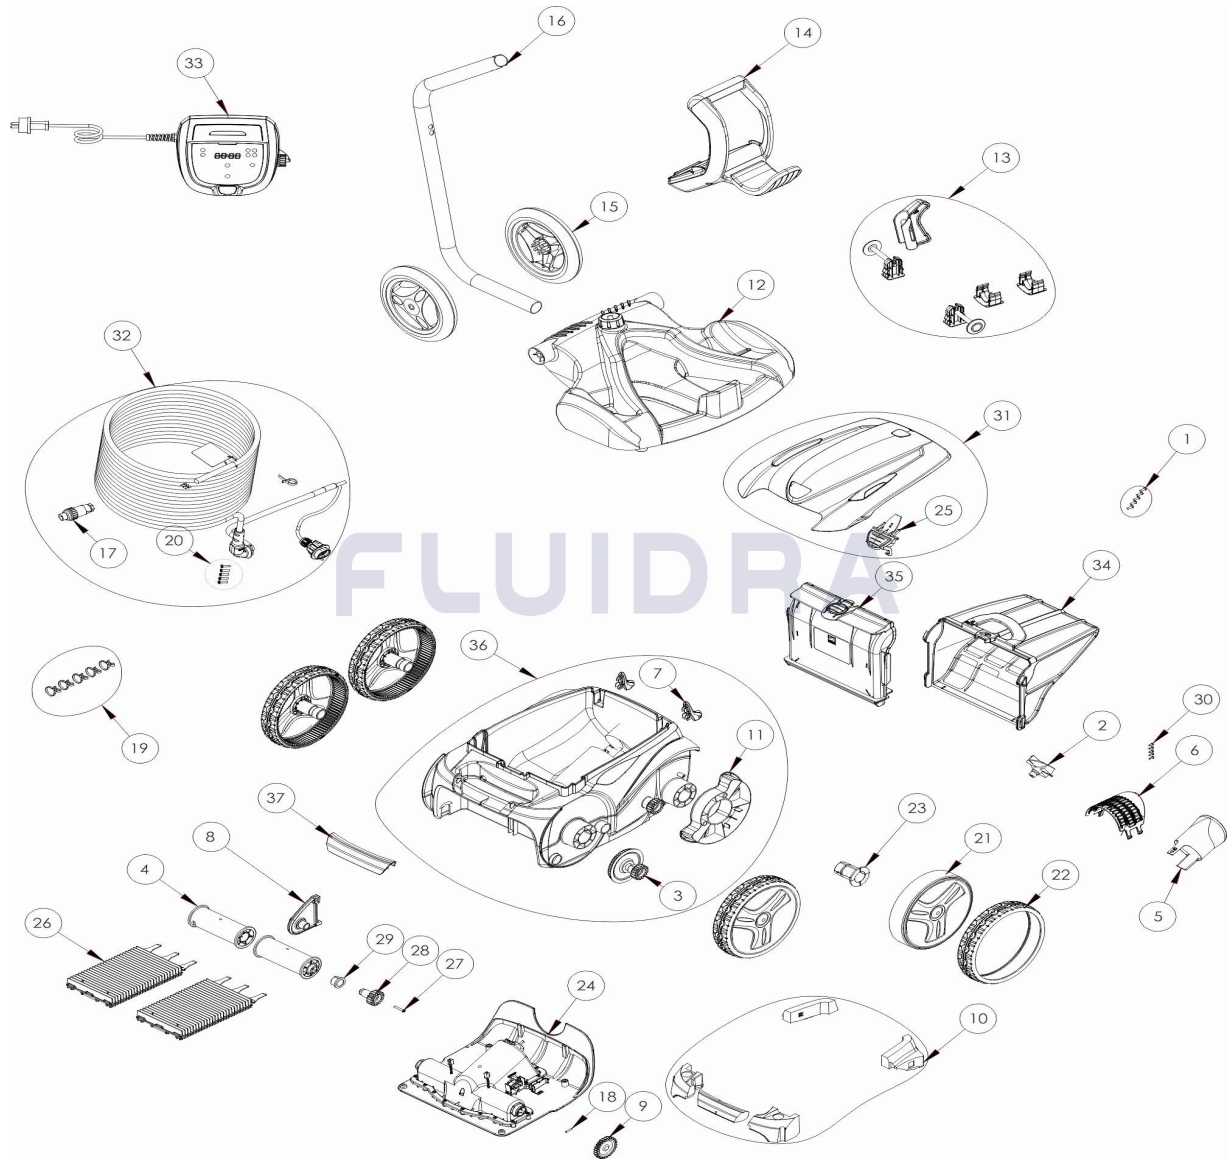

CODICE **WR000230**

DESCRIZIONE: **OV 5430 IQ**

ITALIANO

POS	CODICE	DESCRIZIONE	QUANTITA'	POS	CODICE	DESCRIZIONE	QUANTITA'
1	R0516700	VITE 4*12 MM (*5)	1	16	R0565200	TUBO CARRELLO	1
2	R0517000	ELICA	1	17	R0565600	CONNETTORE CAVO	1
3	R0517200	TRASMISSIONE	4	18	R0567800	COPIGLIA 3*16 MM (*5)	1
4	R0517400	SUPPORTO SPAZZOLA (*2)	1	19	R0567900	SET 5 PINZE PER FLOTTANTI	1
5	R0517500	GUIDA FLUSSO	1	20	R0608500	VITE 4*16 MM A4 (*5)	1
6	R0517600	GRIGLIA	1	21	R0636001	CERCHIO GRANDE R9022 ZODIAC	4
7	R0518100	PARAURTI A ROTELLA (*2)	1	22	R0636201	GOMMA GRANDE NERA ZODIAC	4
8	R0518703	PONTICELLO SPAZZOLA PMS7712	1	23	R0636700	CUSCINETTO RUOTA ZODIAC	4
9	R0518800	KIT 2 PIGNONE 27 DENTI	1	24	R0638100	BLOCCO MOTORE TIPO D	1
10	R0539700	FLOTTANTE COMPLETO	1	25	R0638702	BLOCCO IMPUGNATURA COPERCHIO PMS	1
11	R0540300	PROTEZIONE RUOTA	2	26	R0638800	SPAZZOLA TIPO 2R9022 ZODIAC (*2)	1
12	R0564800	BASE CARRELLO	1	27	R0638900	VITE 4*25 MM (*5)	1
13	R0564900	PEZZI ACCESSORI CARRELLO	1	28	R0639000	KIT 2 PIGNONE 17 DENTI	1