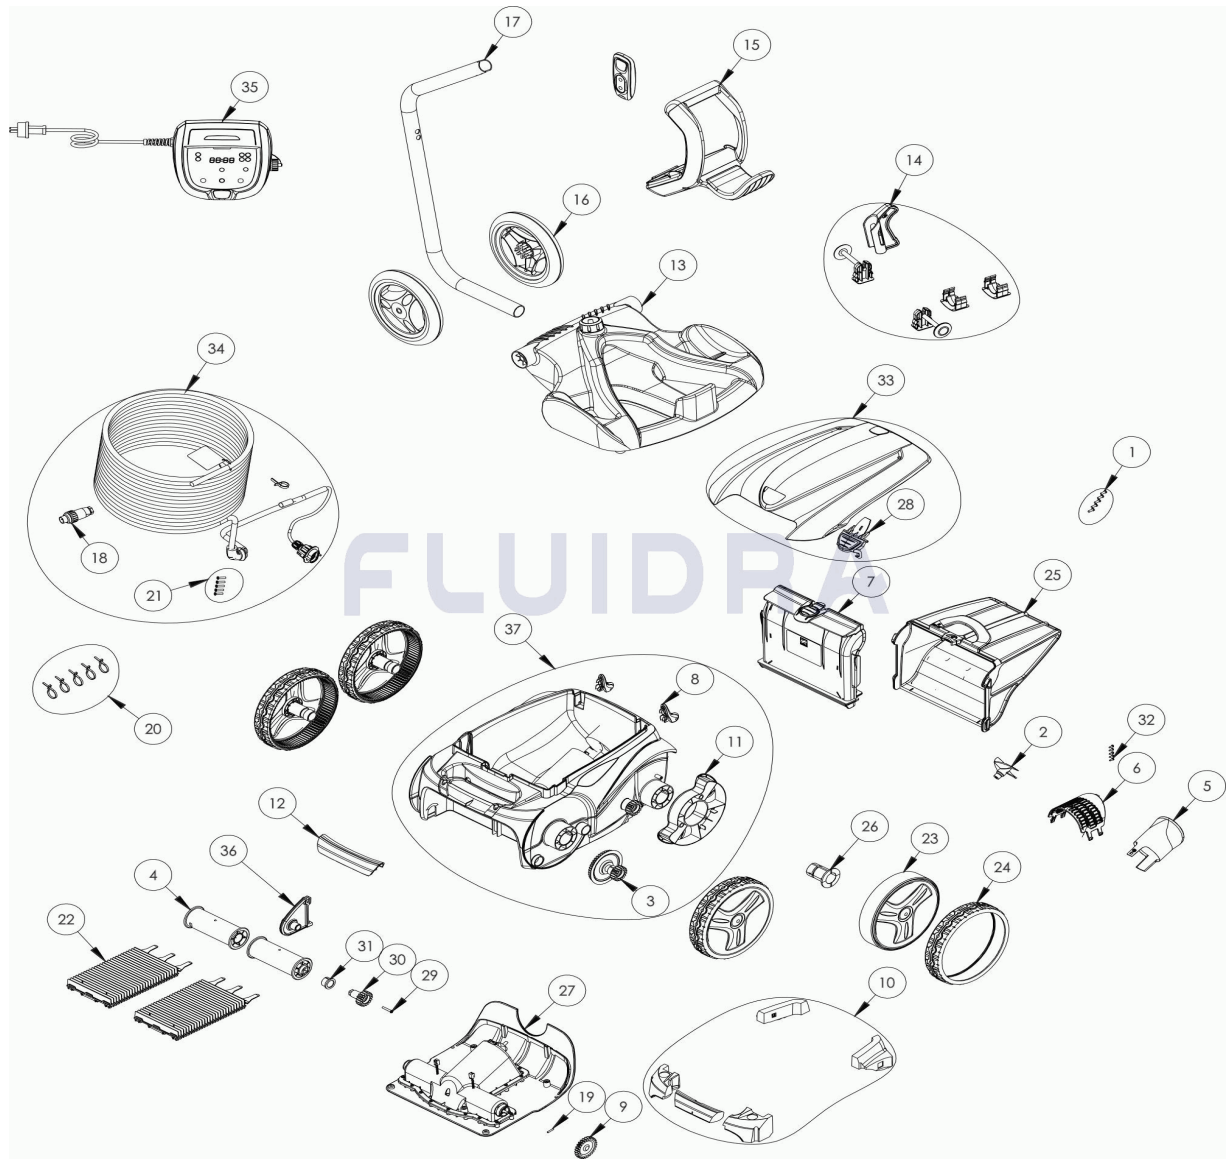

CODE **WR000250**

DESCRIPTION: **OV 5410**

ENGLISH

POS	CODE	DESCRIPTION	QUANTITY	POS	CODE	DESCRIPTION	QUANTITY
1	R0516700	SCREWS 4*12 MM (X5)	1	16	R0565100	TROLLEY WHEELS (*2)	1
2	R0517000	PROPELLER	1	17	R0565200	TROLLEY TUBE	1
3	R0517200	TRANSMISSION	4	18	R0565600	FLOATING CABLE PLUG	1
4	R0517400	BRUSH ROLLER	1	19	R0567800	MOTOR BLOCK SHAFT PIN (SET OF 5)	1
5	R0517500	FLOW OUTLET	1	20	R0567900	FLOATING CABLE CLAMP (SET OF 5)	1
6	R0517600	MOTOR SCREEN	1	21	R0608500	SCREW 4*16MM (set of 5)	1
7	R0517700	FILTER CANISTER SUPPORT	1	22	R0635901	BRUSH TYPE 1 PMS2915 ZODIAC (*2)	1
8	R0518100	ROLLER (SET OF 2)	1	23	R0636002	RIM LARGE PMS2915 ZODIAC	4
9	R0518800	DRIVE GEAR (SET OF 2)	1	24	R0636200	TIRE LARGE RAL9022 ZODIAC	4
10	R0539700	FLOAT	1	25	R0636600	FINE FILTER V	1
11	R0540300	COVER WHEELS PROTECTION	2	26	R0636700	WHEEL BUSHING ZODIAC	4
12	R0540400	HANDLE BLUE	1	27	R0638000	MOTOR BLOCK TYPE C	1
13	R0564800	TROLLEY BASE	1	28	R0638700	COVER LATCH GRIP PMS108	1