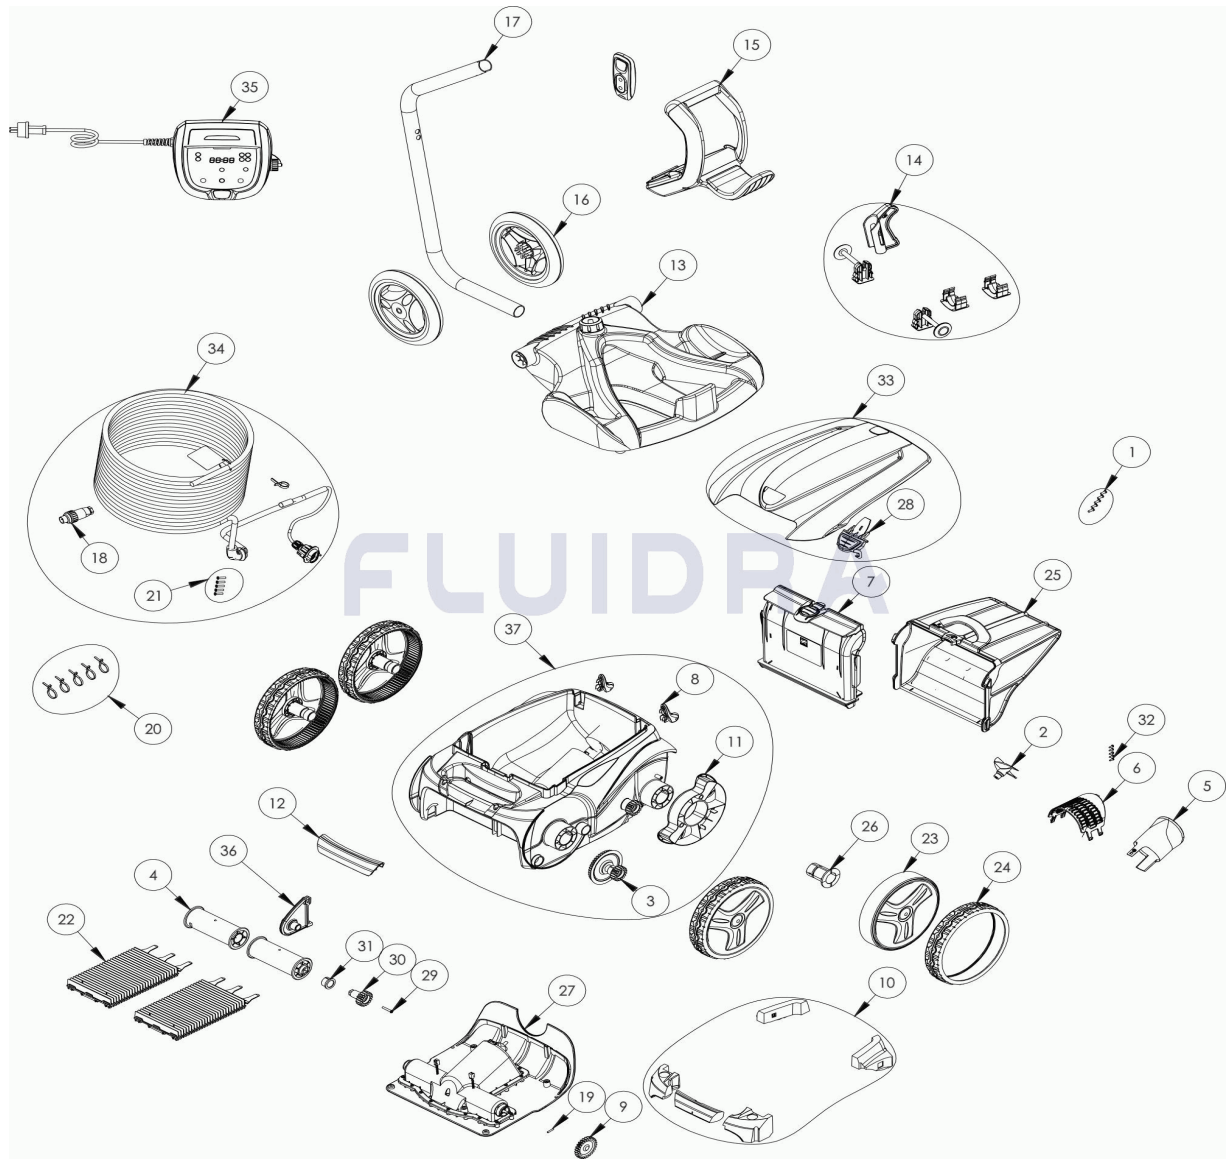

CODICE **WR000250**

DESCRIZIONE: **OV 5410**

ITALIANO

POS	CODICE	DESCRIZIONE	QUANTITA'	POS	CODICE	DESCRIZIONE	QUANTITA'
1	R0516700	VITE 4*12 MM (*5)	1	16	R0565100	RUOTE CARRELLO (*2)	1
2	R0517000	ELICA	1	17	R0565200	TUBO CARRELLO	1
3	R0517200	TRASMISSIONE	4	18	R0565600	CONNETTORE CAVO	1
4	R0517400	SUPPORTO SPAZZOLA (*2)	1	19	R0567800	COPIGLIA 3*16 MM (*5)	1
5	R0517500	GUIDA FLUSSO	1	20	R0567900	SET 5 PINZE PER FLOTTANTI	1
6	R0517600	GRIGLIA	1	21	R0608500	VITE 4*16 MM A4 (*5)	1
7	R0517700	SUPPORTO FILTRO V	1	22	R0635901	SPAZZOLA TIPO 1 PMS2915 ZODIAC (*2)	1
8	R0518100	PARAURTI A ROTELLA (*2)	1	23	R0636002	CERCHIO GRANDE PMS2915 ZODIAC	4
9	R0518800	KIT 2 PIGNONE 27 DENTI	1	24	R0636200	GOMMA GRANDE RAL9022 ZODIAC	4
10	R0539700	FLOTTANTE COMPLETO	1	25	R0636600	FILTRO DETRITI SOTTILI	1
11	R0540300	PROTEZIONE RUOTA	2	26	R0636700	CUSCINETTO RUOTA ZODIAC	4
12	R0540400	MANIGLIA PMS295	1	27	R0638000	BLOCCO MOTORE TIPO C	1
13	R0564800	BASE CARRELLO	1	28	R0638700	BLOCCO IMPUGNATURA COPERCHIO PMS	1