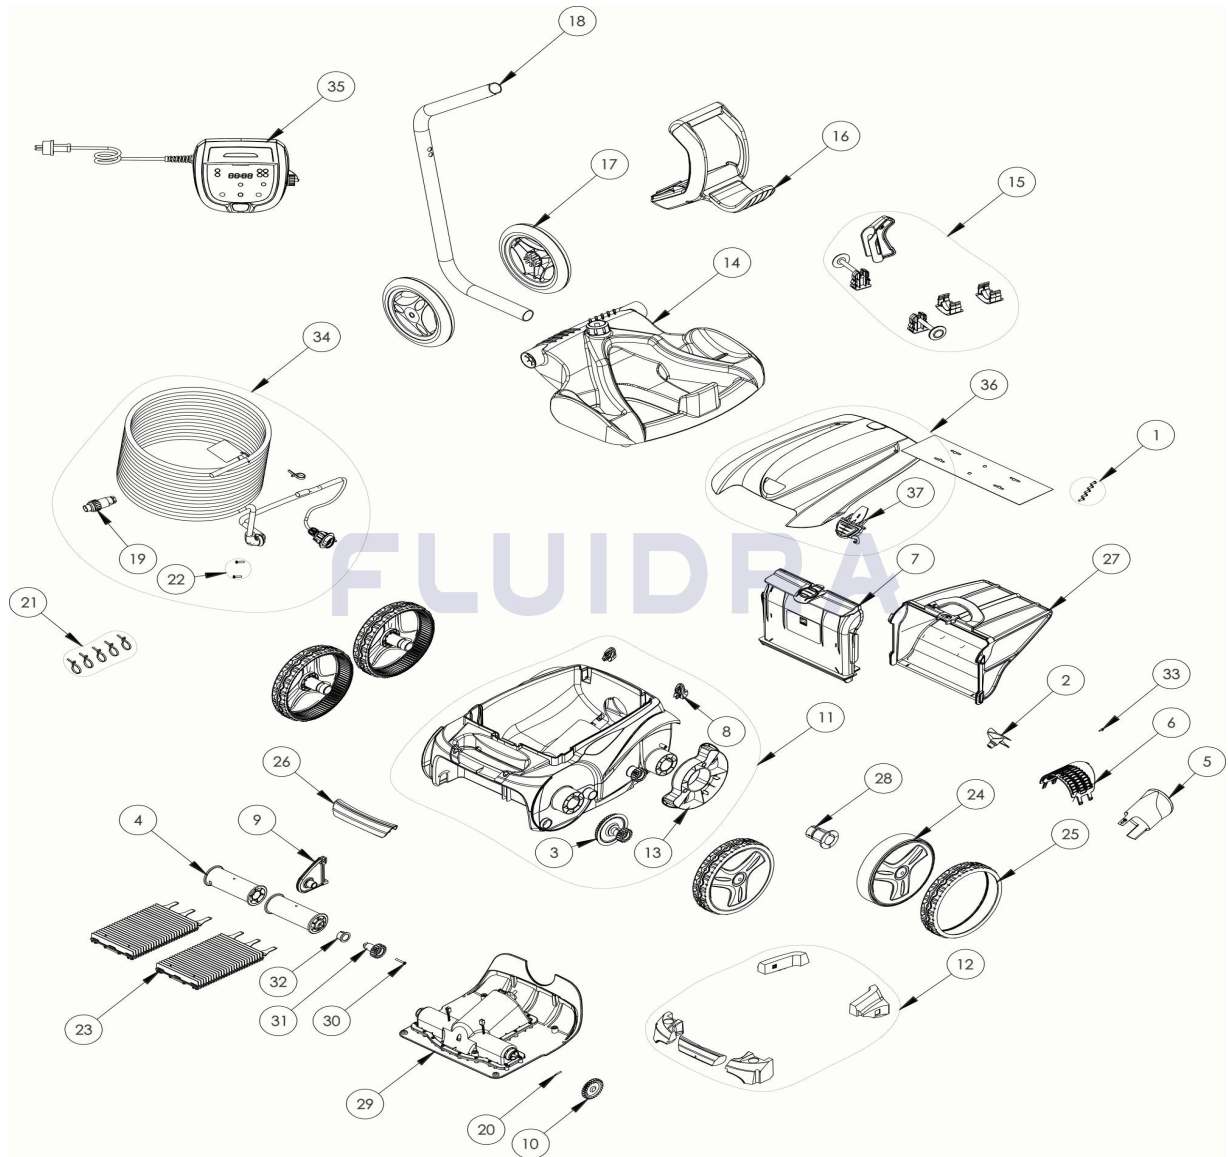

CODICE **WR000244**

DESCRIZIONE: **RV 5450**

ITALIANO

POS	CODICE	DESCRIZIONE	QUANTITA'	POS	CODICE	DESCRIZIONE	QUANTITA'
1	R0516700	VITE 4*12 MM (*5)	1	16	R0565000	MANIGLIA CARRELLO	1
2	R0517000	ELICA	1	17	R0565100	RUOTE CARRELLO (*2)	1
3	R0517200	TRASMISSIONE	4	18	R0565200	TUBO CARRELLO	1
4	R0517400	SUPPORTO SPAZZOLA (*2)	1	19	R0565600	CONNETTORE CAVO	1
5	R0517500	GUIDA FLUSSO	1	20	R0567800	COPIGLIA 3*16 MM (*5)	1
6	R0517600	GRIGLIA	1	21	R0567900	SET 5 PINZE PER FLOTTANTI	1
7	R0517700	SUPPORTO FILTRO V	1	22	R0608500	VITE 4*16 MM A4 (*5)	1
8	R0518100	PARAURTI A ROTELLA (*2)	1	23	R0635900	SPAZZOLA TIPO 1PMS295 ZODIAC (*2)	1
9	R0518701	PONTICELLO SPAZZOLA BIANCA	1	24	R0636001	CERCHIO GRANDE R9022 ZODIAC	4
10	R0518800	KIT 2 PIGNONE 27 DENTI	1	25	R0636201	GOMMA GRANDE NERA ZODIAC	4
11	R0531201	GUSCIO COMPLETO 4WD BIANCO	1	26	R0636501	MANIGLIA RAL9022 LS	1
12	R0539700	FLOTTANTE COMPLETO	1	27	R0636600	FILTRO DETRITI SOTTILI	1
13	R0540300	PROTEZIONE RUOTA	2	28	R0636700	CUSCINETTO RUOTA ZODIAC	4