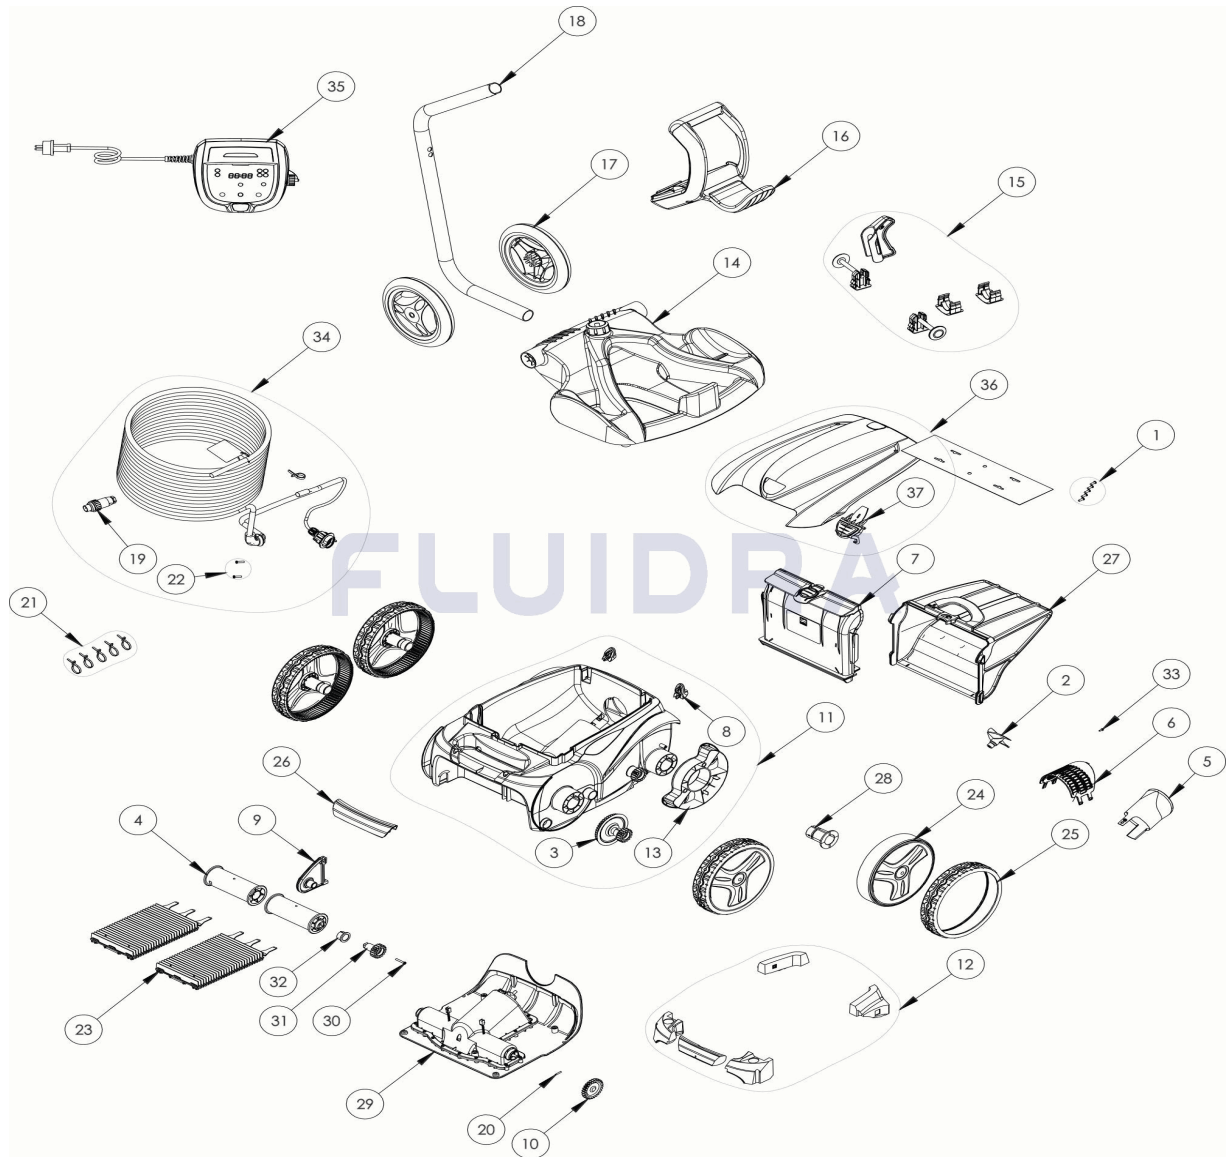

CODE **WR000244**

DESCRIPTION: **RV 5450**

ENGLISH

POS	CODE	DESCRIPTION	QUANTITY	POS	CODE	DESCRIPTION	QUANTITY
1	R0516700	SCREWS 4*12 MM (X5)	1	16	R0565000	TROLLEY HANDLE	1
2	R0517000	PROPELLER	1	17	R0565100	TROLLEY WHEELS (*2)	1
3	R0517200	TRANSMISSION	4	18	R0565200	TROLLEY TUBE	1
4	R0517400	BRUSH ROLLER	1	19	R0565600	FLOATING CABLE PLUG	1
5	R0517500	FLOW OUTLET	1	20	R0567800	MOTOR BLOCK SHAFT PIN (SET OF 5)	1
6	R0517600	MOTOR SCREEN	1	21	R0567900	FLOATING CABLE CLAMP (SET OF 5)	1
7	R0517700	FILTER CANISTER SUPPORT	1	22	R0608500	SCREW 4*16MM (set of 5)	1
8	R0518100	ROLLER (SET OF 2)	1	23	R0635900	ZODIAC BRUSH (SET OF 2)	1
9	R0518701	ROLLER SUPPORT WHITE	1	24	R0636001	RIM LARGE R9022 ZODIAC	4
10	R0518800	DRIVE GEAR (SET OF 2)	1	25	R0636201	TIRE LARGE BLACK ZODIAC	4
11	R0531201	MAIN HOUSING 4WD WHITE	1	26	R0636501	HANDLE RAL9022 LS	1
12	R0539700	FLOAT	1	27	R0636600	FINE FILTER V	1
13	R0540300	COVER WHEELS PROTECTION	2	28	R0636700	WHEEL BUSHING ZODIAC	4