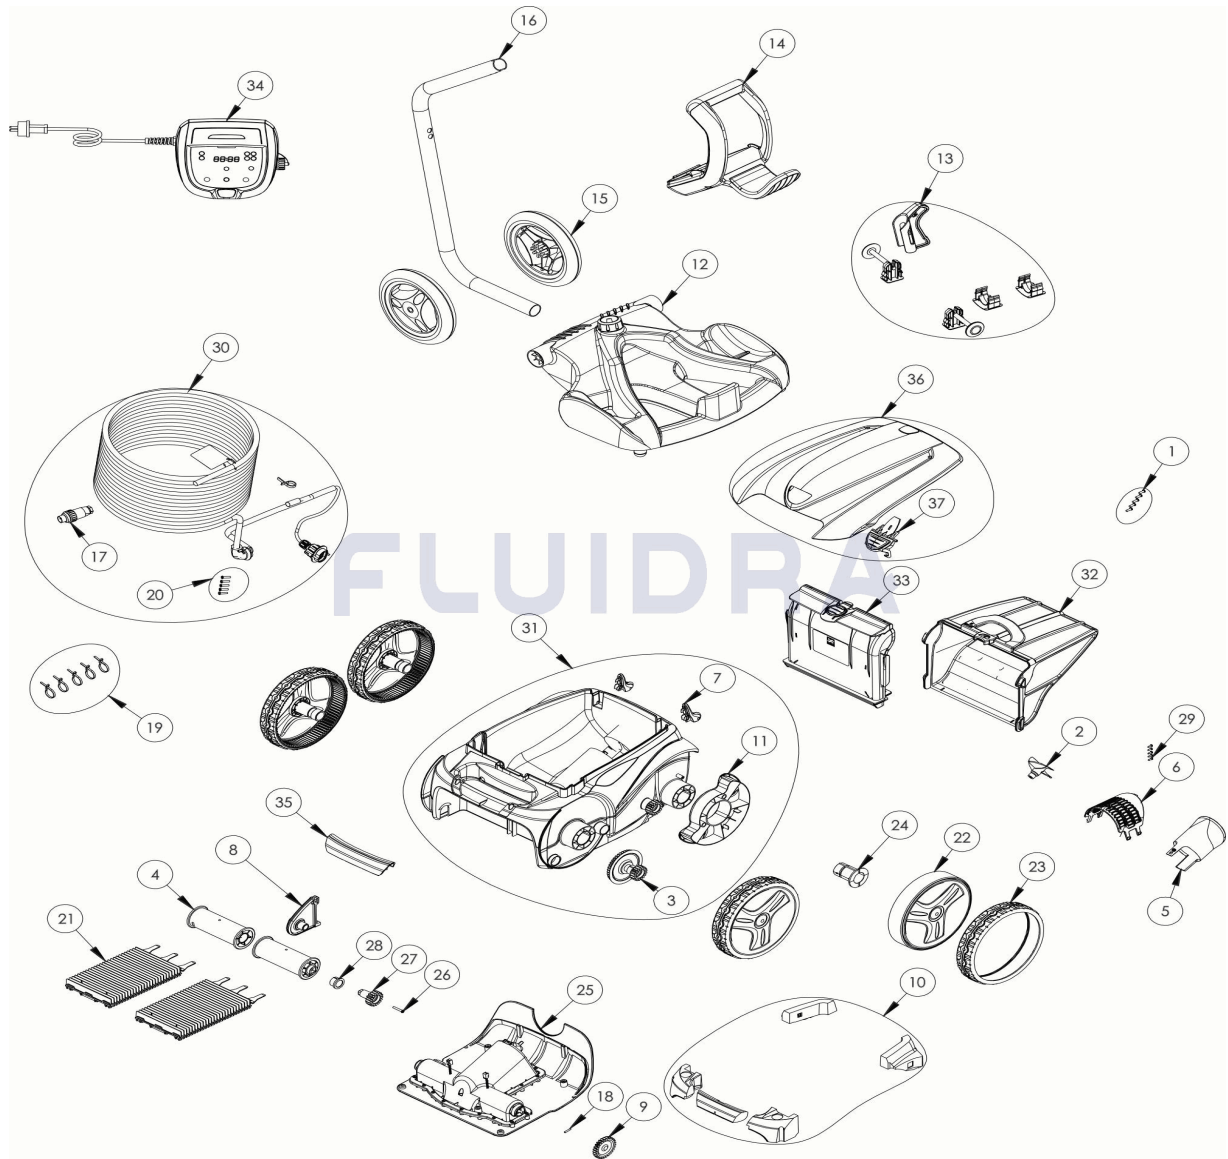

CODICE **WR000265**

DESCRIZIONE: **RV CA54**

ITALIANO

POS	CODICE	DESCRIZIONE	QUANTITA'	POS	CODICE	DESCRIZIONE	QUANTITA'
1	R0516700	VITE 4*12 MM (*5)	1	16	R0565200	TUBO CARRELLO	1
2	R0517000	ELICA	1	17	R0565600	CONNETTORE CAVO	1
3	R0517200	TRASMISSIONE	4	18	R0567800	COPIGLIA 3*16 MM (*5)	1
4	R0517400	SUPPORTO SPAZZOLA (*2)	1	19	R0567900	SET 5 PINZE PER FLOTTANTI	1
5	R0517500	GUIDA FLUSSO	1	20	R0608500	VITE 4*16 MM A4 (*5)	1
6	R0517600	GRIGLIA	1	21	R0635904	SPAZZOLA TIPO 1 R9022 ZODIAC (*2)	1
7	R0518100	PARAURTI A ROTELLA (*2)	1	22	R0636000	CERCHIO GRANDE NERO ZODIAC	4
8	R0518702	PONTICELLO SPAZZOLA GRIGIA	1	23	R0636201	GOMMA GRANDE NERA ZODIAC	4
9	R0518800	KIT 2 PIGNONE 27 DENTI	1	24	R0636700	CUSCINETTO RUOTA ZODIAC	4
10	R0539700	FLOTTANTE COMPLETO	1	25	R0638000	BLOCCO MOTORE TIPO C	1
11	R0540300	PROTEZIONE RUOTA	2	26	R0638900	VITE 4*25 MM (*5)	1
12	R0564800	BASE CARRELLO	1	27	R0639000	KIT 2 PIGNONE 17 DENTI	1
13	R0564900	PEZZI ACCESSORI CARRELLO	1	28	R0639100	CUSCINETTO ESTERIORE (*2)	1