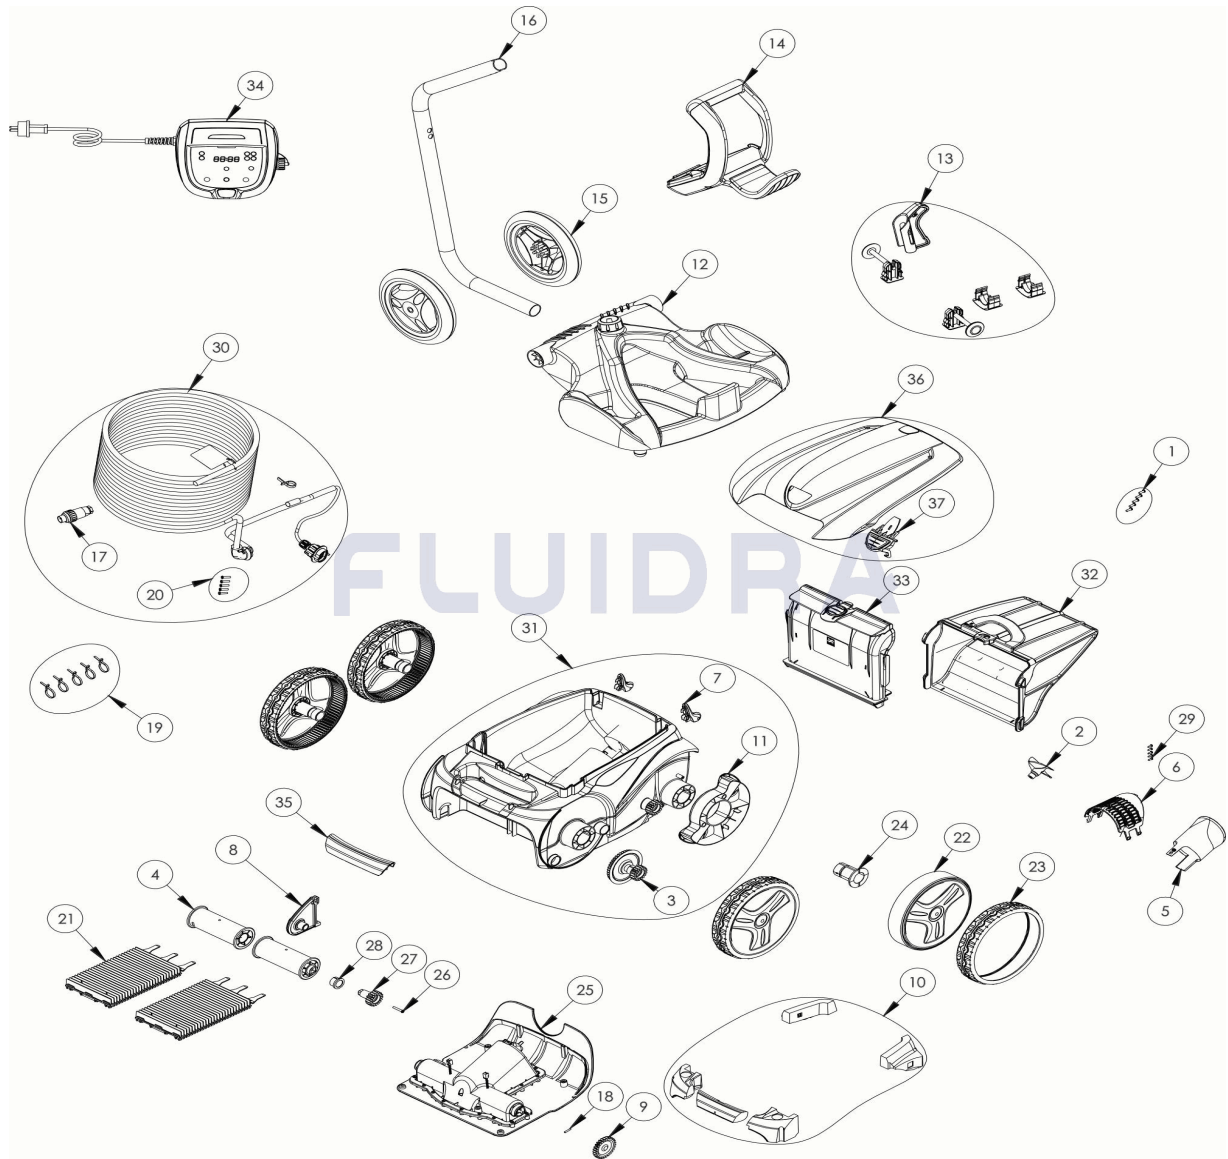

CODE **WR000265**

DESCRIPTION: **RV CA54**

ENGLISH

POS	CODE	DESCRIPTION	QUANTITY	POS	CODE	DESCRIPTION	QUANTITY
1	R0516700	SCREWS 4*12 MM (X5)	1	16	R0565200	TROLLEY TUBE	1
2	R0517000	PROPELLER	1	17	R0565600	FLOATING CABLE PLUG	1
3	R0517200	TRANSMISSION	4	18	R0567800	MOTOR BLOCK SHAFT PIN (SET OF 5)	1
4	R0517400	BRUSH ROLLER	1	19	R0567900	FLOATING CABLE CLAMP (SET OF 5)	1
5	R0517500	FLOW OUTLET	1	20	R0608500	SCREW 4*16MM (set of 5)	1
6	R0517600	MOTOR SCREEN	1	21	R0635904	BRUSH TYPE 1 R9022 ZODIAC (*2)	1
7	R0518100	ROLLER (SET OF 2)	1	22	R0636000	RIM LARGE BLACK ZODIAC	4
8	R0518702	ROLLER SUPPORT GREY	1	23	R0636201	TIRE LARGE BLACK ZODIAC	4
9	R0518800	DRIVE GEAR (SET OF 2)	1	24	R0636700	WHEEL BUSHING ZODIAC	4
10	R0539700	FLOAT	1	25	R0638000	MOTOR BLOCK TYPE C	1
11	R0540300	COVER WHEELS PROTECTION	2	26	R0638900	SCREW 4*25 MM (SET OF 5)	1
12	R0564800	TROLLEY BASE	1	27	R0639000	17 GEAR (*2)	1
13	R0564900	TROLLEY ACCESSORIES	1	28	R0639100	OUTER BEARING (*2)	1