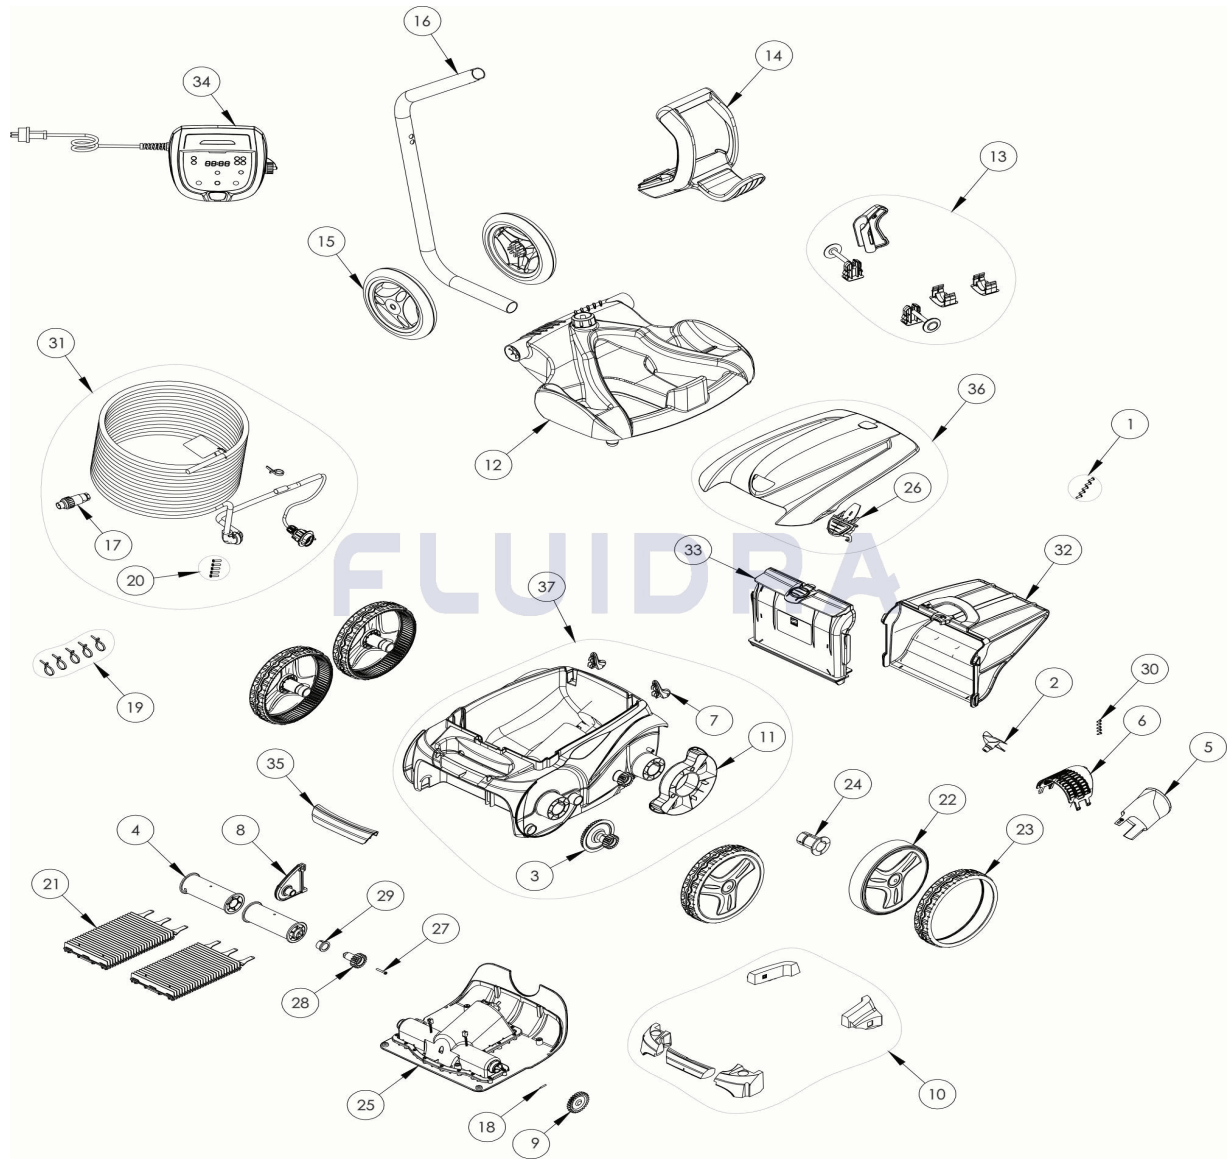

CODE **WR000278**
DESCRIPTION: **VORTEX PS 400**

ENGLISH

POS	CODE	DESCRIPTION	QUANTITY	POS	CODE	DESCRIPTION	QUANTITY
1	R0516700	SCREWS 4*12 MM (X5)	1	16	R0565200	TROLLEY TUBE	1
2	R0517000	PROPELLER	1	17	R0565600	FLOATING CABLE PLUG	1
3	R0517200	TRANSMISSION	4	18	R0567800	MOTOR BLOCK SHAFT PIN (SET OF 5)	1
4	R0517400	BRUSH ROLLER	1	19	R0567900	FLOATING CABLE CLAMP (SET OF 5)	1
5	R0517500	FLOW OUTLET	1	20	R0608500	SCREW 4*16MM (set of 5)	1
6	R0517600	MOTOR SCREEN	1	21	R0635903	BRUSH TYPE 1 PMS7712 ZODIAC (*2)	1
7	R0518100	ROLLER (SET OF 2)	1	22	R0636001	RIM LARGE R9022 ZODIAC	4
8	R0518703	ROLLER SUPPORT PMS7712	1	23	R0636201	TIRE LARGE BLACK ZODIAC	4
9	R0518800	DRIVE GEAR (SET OF 2)	1	24	R0636700	WHEEL BUSHING ZODIAC	4
10	R0539700	FLOAT	1	25	R0638000	MOTOR BLOCK TYPE C	1
11	R0540300	COVER WHEELS PROTECTION	2	26	R0638701	COVER LATCH GRIP PMS7712	1
12	R0564800	TROLLEY BASE	1	27	R0638900	SCREW 4*25 MM (SET OF 5)	1
13	R0564900	TROLLEY ACCESSORIES	1	28	R0639000	17 GEAR (*2)	1