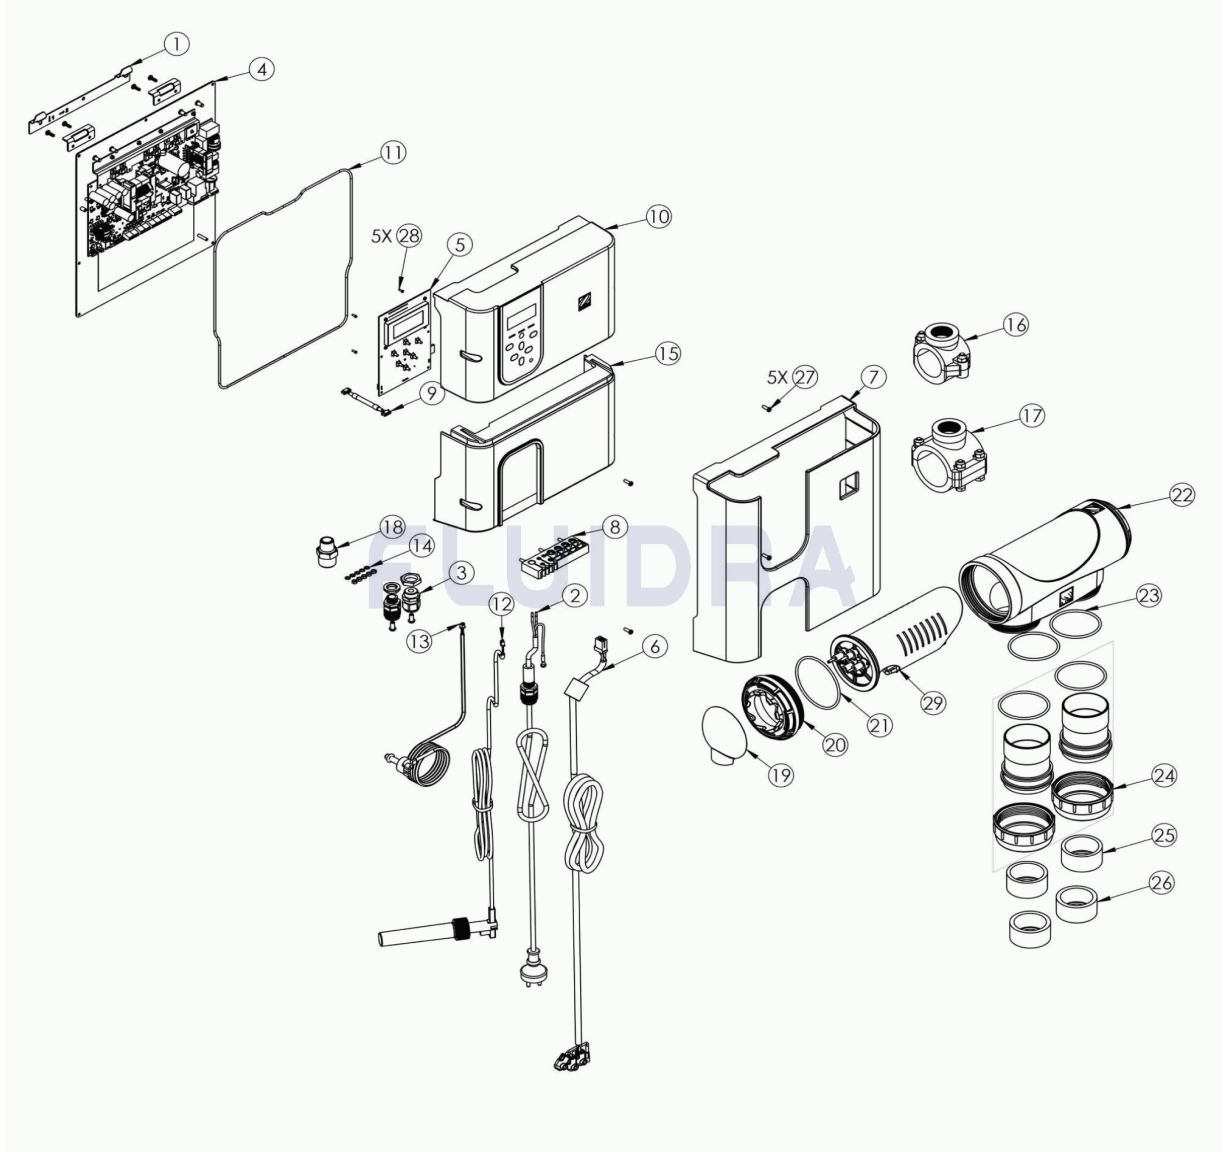

CODIGO WW000162, WW000163, WW000164, WW000165, WW000170, WW000171

DESCRIÇÃO: EXO® IQ / EXO® IQ LS

PORTUGUES

POS	CODIGO	DESCRIÇÃO	JANTIDADE	POS	CODIGO	DESCRIÇÃO	JANTIDADE
1	R0821100	MOUNTING BRACKET TNG		15	R0824200	LOWER HOUSG-BLACK STICKER TNG	
2	R0821200	POWER CABLE TNG		16	W013010	BRAÇADEIRA DM 50 M	
3	R0821600	CABLE GLAND TNG		17	W013011	BRAÇADEIRA DM 63 M	
4	R0821700	PCB POWER SUPPLY TNG		18	R0797200	ADAPTADOR 1/2"-3/4" DET CAUDAL	
5	R0822300	PCB CONTROL WIFI TNG		19	* R0740800	CAP TRI CELL	
6	R0822500	CABLE CELL OUTPUT TNG		19	* R0742300	CAP - MAGNAPOOL CELL	
7	* R0822700	DRESS COVER BLACK BIG TNG		20	R0740600	ROSCA FIXACAO CELULA TRI	
7	* R0822800	DRESS COVER BLUE BIG TNG		21	R0739000	O-RING TRI *2	
8	R0823000	CORD GRIP GROMMET TNG		22	R0740200	CORPO CELULA VAZIA TRI	
9	R0823100	CABLE HMI CONTROL CARD TNG		23	R0737700	TRI BARREL UNION O RING *2	
10	R0823200	UPPER GREY HOUSG-BK LEXAN TNG		24	R0748700	UNION SET TRI CELL EU	
11	R0823600	O RING TNG		25	R0768600	GREY REDUCING BUSH (GD) (SET OF 2)	
12	R0823800	FLOW SWITCH ASSEMBLY TNG		26	R0770300	REDUCING BUSH WHITE	

* VEJA A FICHA DE OBSERVAÇÕES