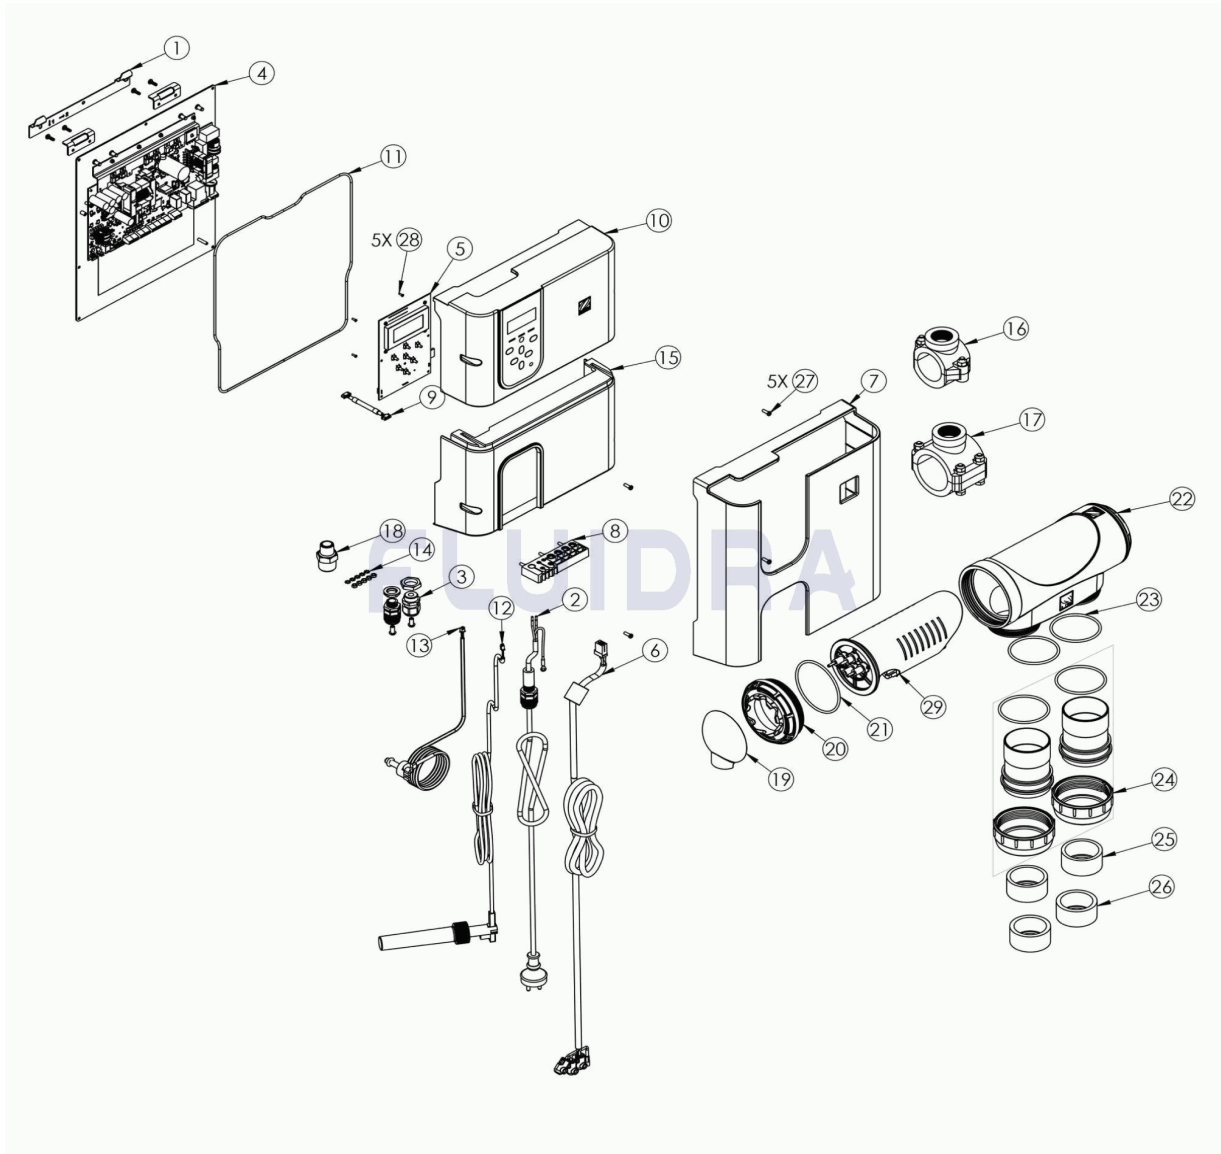

CODE WW000162, WW000163, WW000164, WW000165, WW000170, WW000171

BESCHREIBUNG: EXO® IQ / EXO® IQ LS

DEUTSCH

POS	CODE	BESCHREIBUNG	MENGE	POS	CODE	BESCHREIBUNG	MENGE
1	R0821100	MOUNTING BRACKET TNG		15	R0824200	LOWER HOUSG-BLACK STICKER TNG	
2	R0821200	POWER CABLE TNG		16	W013010	ANBOHRSCHELLE F. 50ER ROHR	
3	R0821600	CABLE GLAND TNG		17	W013011	ANBOHRSCHELLE Ø 63 MM KOMPLETT	
4	R0821700	PCB POWER SUPPLY TNG		18	R0797200	ADAPTER F. PADDELSCHALTER	
5	R0822300	PCB CONTROL WIFI TNG		19	* R0740800	CAP TRI CELL	
6	R0822500	CABLE CELL OUTPUT TNG		19	* R0742300	CAP - MAGNAPOOL CELL	
7	* R0822700	DRESS COVER BLACK BIG TNG		20	R0740600	VERSCHLUßKAPPE F. ZELLE	
7	* R0822800	DRESS COVER BLUE BIG TNG		21	R0739000	O RING TRI CELL *2	
8	R0823000	CORD GRIP GROMMET TNG		22	R0740200	CELL HOUSING BLANK TRI	
9	R0823100	CABLE HMI CONTROL CARD TNG		23	R0737700	O-RING F. TRI/HYDROXINATOR	
10	R0823200	UPPER GREY HOUSG-BK LEXAN TNG		24	R0748700	UNION SET TRI CELL EU	
11	R0823600	O RING TNG		25	R0768600	GREY REDUCING BUSH (GD) (SET OF 2)	
12	R0823800	FLOW SWITCH ASSEMBLY TNG		26	R0770300	PVC ADAPTER 1 1/2	

* SIEHE ANMERKUGSBLATT