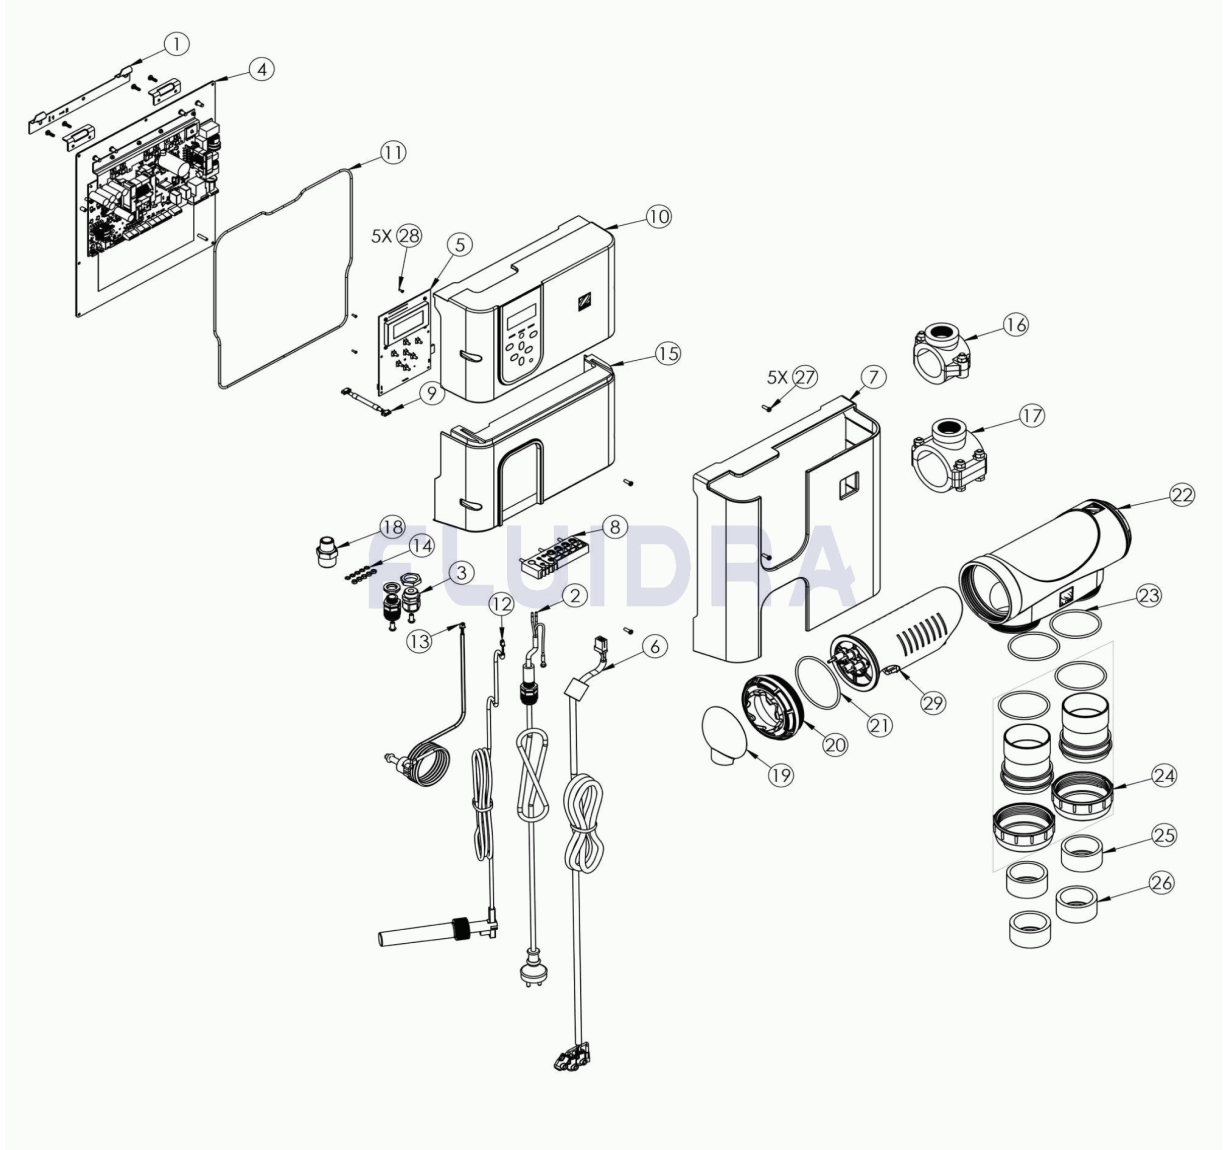

CODICE **WW000162, WW000163, WW000164, WW000165, WW000170, WW000171**

DESCRIZIONE: **EXO® IQ / EXO® IQ LS**

ITALIANO

POS	CODICE	DESCRIZIONE	QUANTITA'	POS	CODICE	DESCRIZIONE	QUANTITA'
1	R0821100	MOUNTING BRACKET TNG		15	R0824200	LOWER HOUSG-BLACK STICKER TNG	
2	R0821200	POWER CABLE TNG		16	W013010	COLLARE PRESA IN CARICO DN50MM	
3	R0821600	CABLE GLAND TNG		17	W013011	COLLARE PRESA IN CARICO DN63MM	
4	R0821700	PCB POWER SUPPLY TNG		18	R0797200	CONNECTOR 3/4" X 1/2" FOR SIKA	
5	R0822300	PCB CONTROL WIFI TNG		19	* R0740800	CAP TRI CELL	
6	R0822500	CABLE CELL OUTPUT TNG		19	* R0742300	CAP - MAGNAPOOL CELL	
7	* R0822700	DRESS COVER BLACK BIG TNG		20	R0740600	LOCKING RING TRI CELL	
7	* R0822800	DRESS COVER BLUE BIG TNG		21	R0739000	O RING TRI CELL *2	
8	R0823000	CORD GRIP GROMMET TNG		22	R0740200	CELL HOUSING BLANK TRI	
9	R0823100	CABLE HMI CONTROL CARD TNG		23	R0737700	TRI BARREL UNION O RING *2	
10	R0823200	UPPER GREY HOUSG-BK LEXAN TNG		24	R0748700	UNION SET TRI CELL EU	
11	R0823600	O RING TNG		25	R0768600	GREY REDUCING BUSH (GD) (SET OF 2)	
12	R0823800	FLOW SWITCH ASSEMBLY TNG		26	R0770300	REDUCING BUSH WHITE	

* SI FACCI RIFERIMENTO AL FOGLIO DELLE OSSERVAZIONI