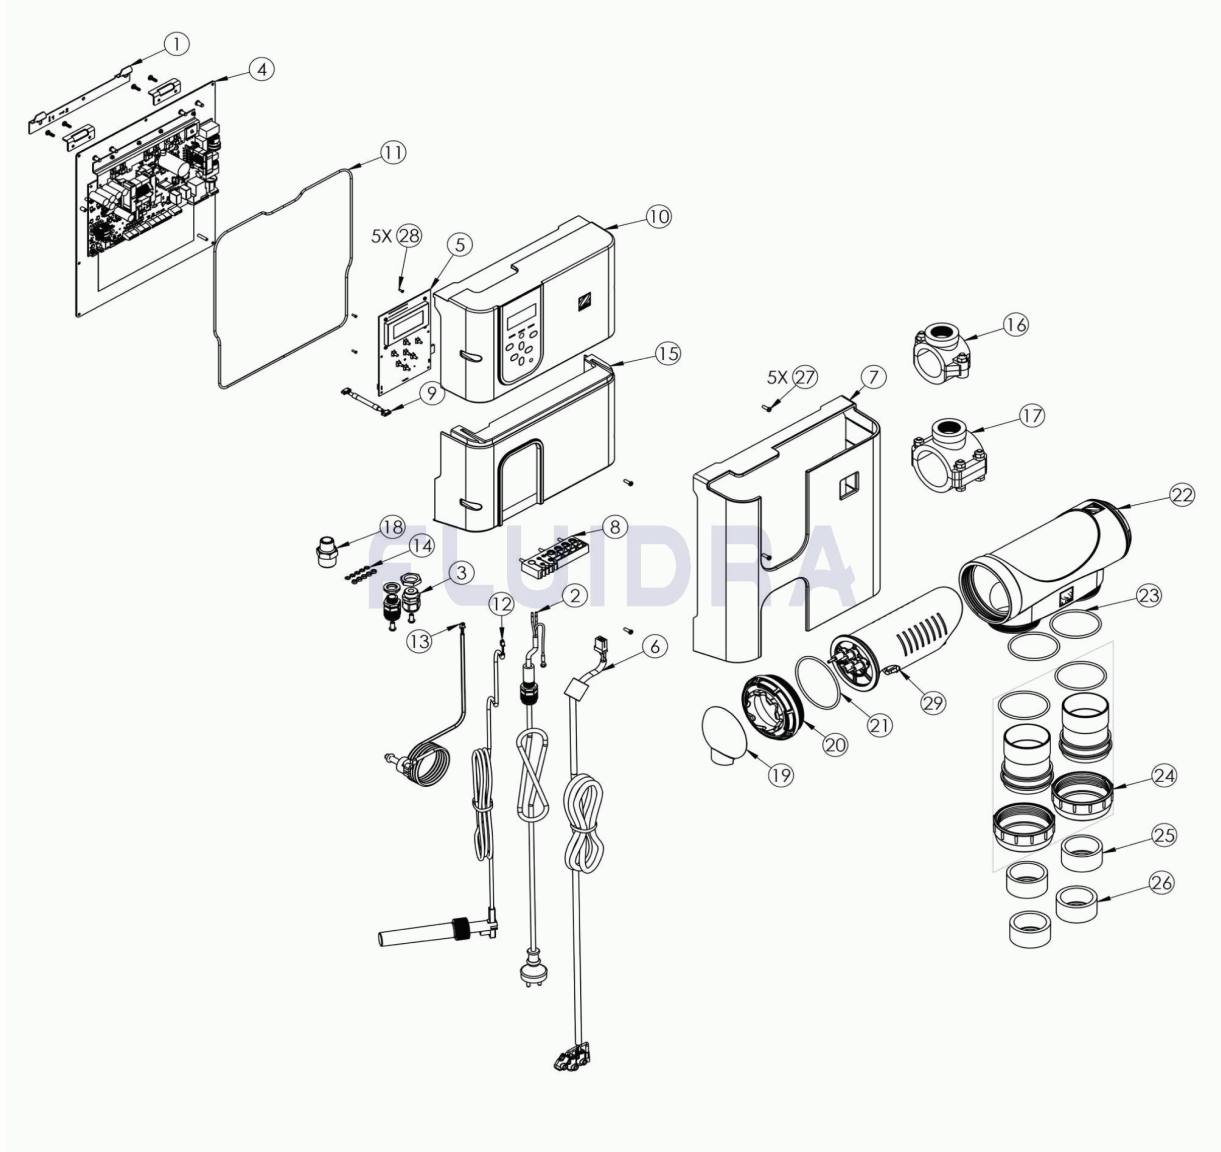

CODE **WW000162, WW000163, WW000164, WW000165, WW000170, WW000171**

DESCRIPTION: **EXO® IQ / EXO® IQ LS**

ENGLISH

POS	CODE	DESCRIPTION	QUANTITY	POS	CODE	DESCRIPTION	QUANTITY
1	R0821100	WALL MOUNT KIT W/ SCREWS		15	R0824200	EXO® IQ / EXO® IQ LS GREY LOWER HOUSING	
2	R0821200	DEVICE POWER CORD		16	W013010	COMPLETE DN50 MM SADDLE CLAMP (ADAPTER)	
3	R0821600	CABLE GLAND KIT		17	W013011	COMPLETE DN63 MM SADDLE CLAMP (ADAPTER)	
4	R0821700	POWER SUPPLY ELECTRONIC CARD EXO		18	R0797200	3/4"X1/2" ADAPTER FOR FLOW SWITCH	
5	R0822300	HMI WI-FI CONTROL CARD		19	* R0740800	TRI CELL PROTECTIVE CAP	
6	R0822500	CELL CABLE		19	* R0742300	EXO® IQ LS CELL PROTECTIVE CAP BLUE	
7	* R0822700	EXO® IQ BLACK COVER		20	R0740600	ELECTRODE TIGHTENING RING	
7	* R0822800	EXO® IQ LS BLUE COVER		21	R0739000	ELECTRODE O-RING (X2)	
8	R0823000	SOFT GROMMET		22	R0740200	EMPTY CELL BODY	
9	R0823100	HMI CONTROL CARD CABLE		23	R0737700	BARREL UNION ORING (X2)	
10	R0823200	EXO® IQ / EXO® IQ LS GREY UPPER HOUSING		24	R0748700	BARREL UNION SET FOR TRI DN63 MM / 2"	
11	R0823600	CHASSIS O-RING		25	R0768600	PVC DN50 MM ADAPTER TO GLUE	
12	R0823800	FLOW SWITCH WITH CONNECTOR		26	R0770300	PVC 1 1/2" ADAPTER TO GLUE (UK)	

* SEE OBSERVATIONS SHEET