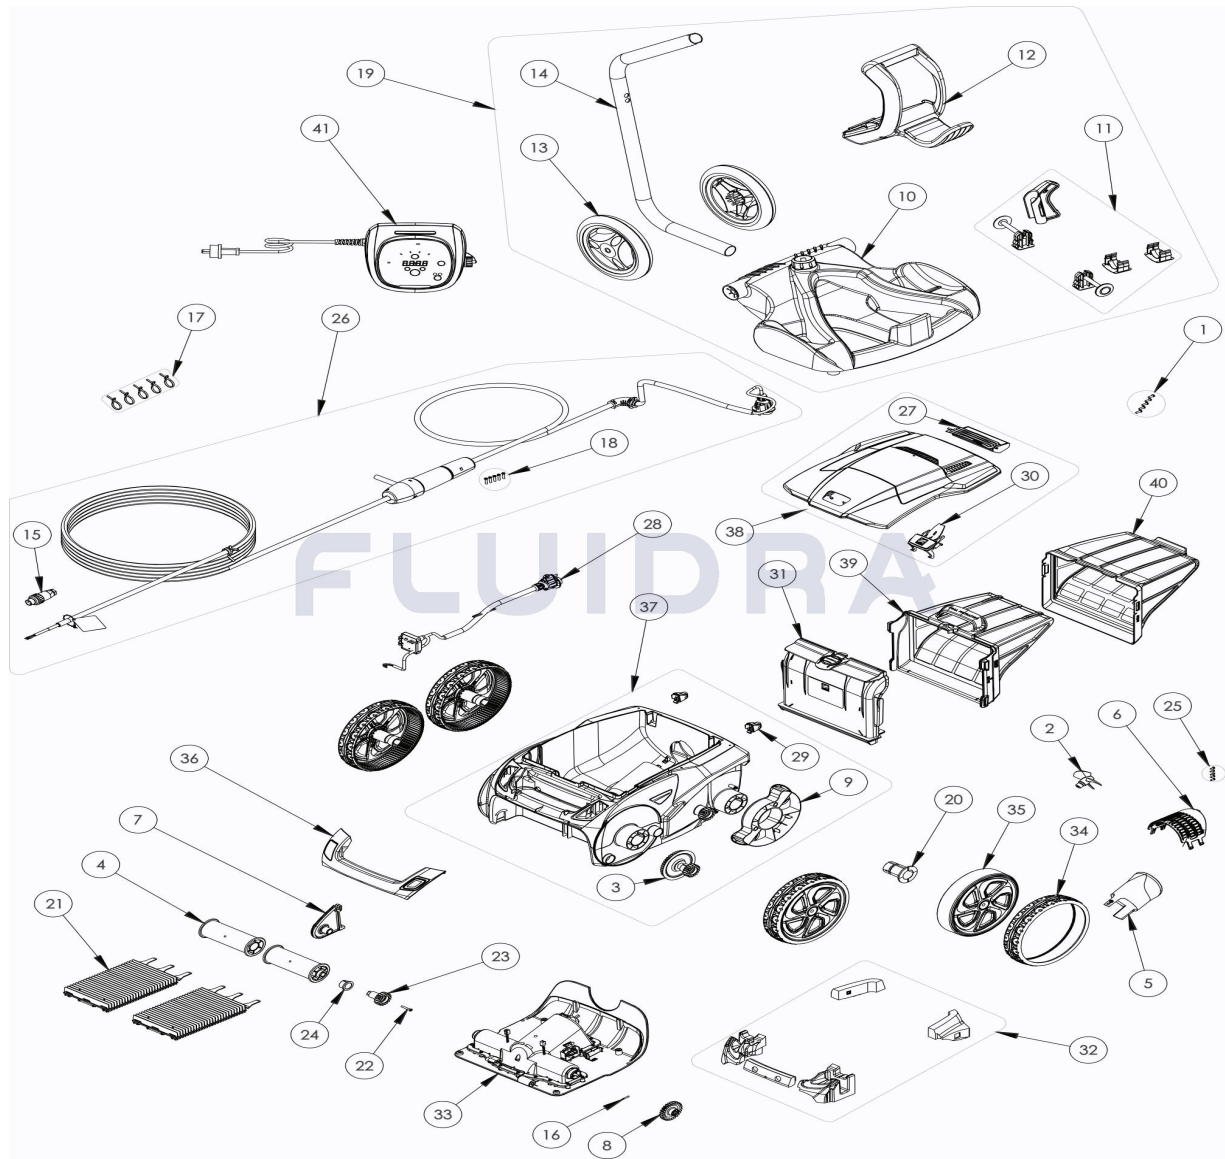

CODICE **WR000296**

DESCRIZIONE: **RA 6900 IQ**

ITALIANO

POS	CODICE	DESCRIZIONE	QUANTITA'	POS	CODICE	DESCRIZIONE	QUANTITA'
1	R0516700	VITE 4*12 MM (*5)	1	16	R0567800	COPIGLIA 3*16 MM (*5)	1
2	R0517000	ELICA	1	17	R0567900	SET 5 PINZE PER FLOTTANTI	1
3	R0517200	TRASMISSIONE	4	18	R0608500	VITE 4*16 MM A4 (*5)	1
4	R0517400	SUPPORTO SPAZZOLA (*2)	1	19	R0609100	CARRELLO V	1
5	R0517500	GUIDA FLUSSO	1	20	R0636700	CUSCINETTO RUOTA ZODIAC	4
6	R0517600	GRIGLIA	1	21	R0638800	SPAZZOLA TIPO 2R9022 ZODIAC (*2)	1
7	R0518700	PONTICELLO SPAZZOLA BLU	1	22	R0638900	VITE 4*25 MM (*5)	1
8	R0518800	KIT 2 PIGNONE 27 DENTI	1	23	R0639000	KIT 2 PIGNONE 17 DENTI	1
9	R0540300	PROTEZIONE RUOTA	2	24	R0639100	CUSCINETTO ESTERIORE (*2)	1
10	R0564800	BASE CARRELLO	1	25	R0639200	KIT 5 VITI 2.9*9.5 MM	1
11	R0564900	PEZZI ACCESSORI CARRELLO	1	26	R0713200	CAVO GALLEGGIANTE 25M	1
12	R0565000	MANIGLIA CARRELLO	1	27	R0863200	GRUPPO GALLEGGIANTE POSTERIORE	1
13	R0565100	RUOTE CARRELLO (*2)	1	28	R0863300	BLOCCO DI SENSORI ASSEMBLE	1