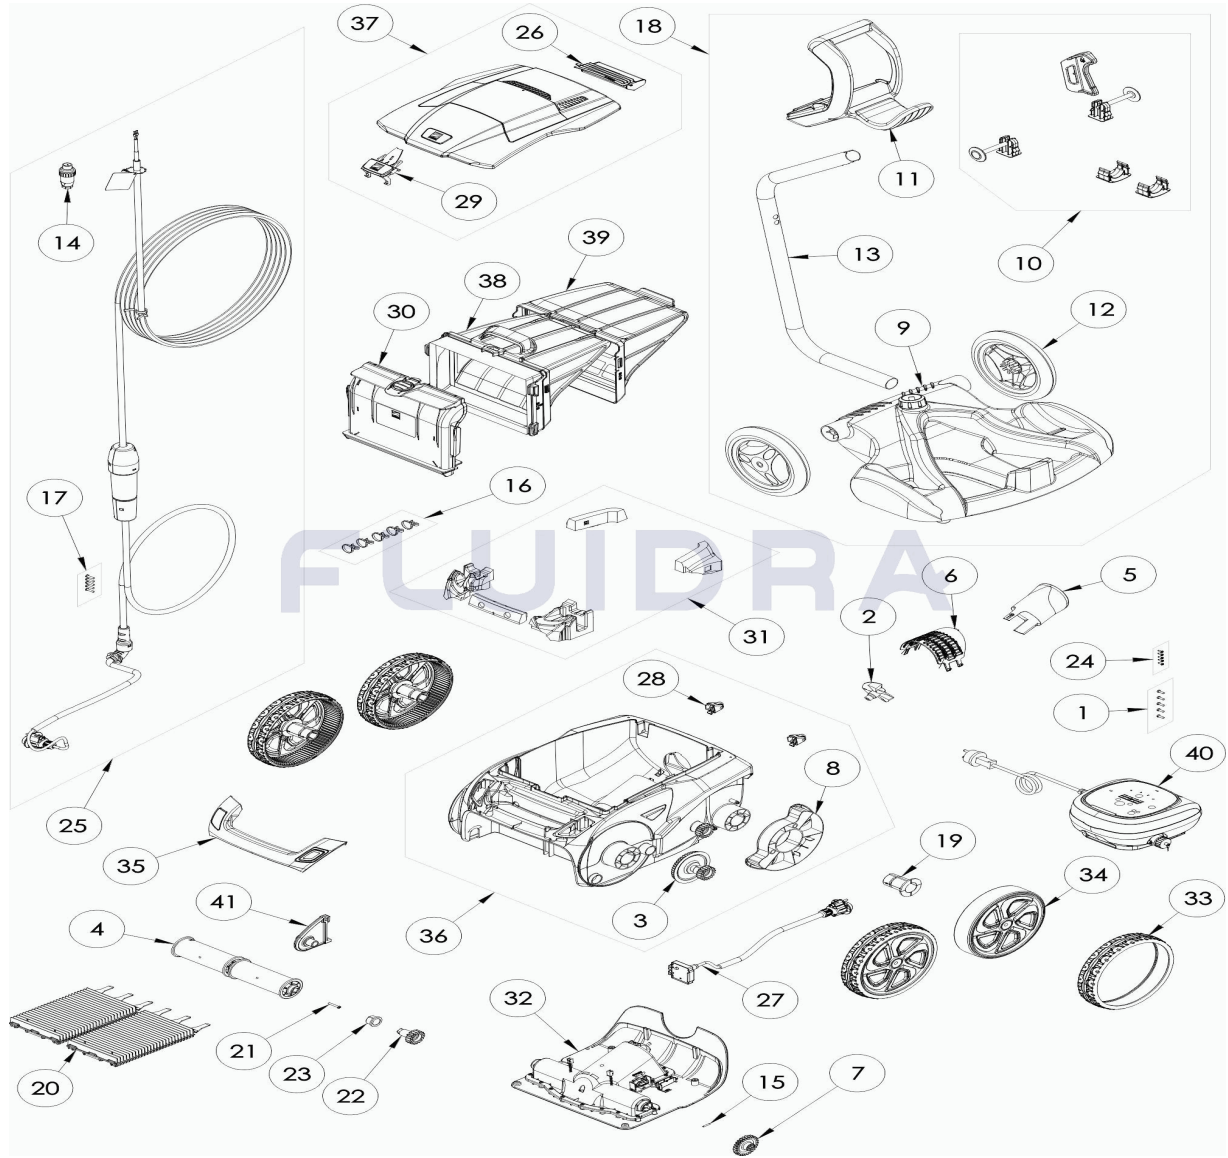

CODE **WR000296**

DESCRIPTION: **RA 6900 IQ**

ENGLISH

POS	CODE	DESCRIPTION	QUANTITY	POS	CODE	DESCRIPTION	QUANTITY
1	R0516700	SCREWS 4*12 MM (X5)	1	16	R0567900	FLOATING CABLE CLAMP (SET OF 5)	1
2	R0517000	PROPELLER	1	17	R0608500	SCREW 4*16MM (set of 5)	1
3	R0517200	TRANSMISSION	4	18	R0609100	TROLLEY KIT V	1
4	R0517400	BRUSH ROLLER	1	19	R0636700	WHEEL BUSHING ZODIAC	4
5	R0517500	FLOW OUTLET	1	20	R0638800	BRUSH (SET OF 2)	1
6	R0517600	MOTOR SCREEN	1	21	R0638900	SCREW 4*25 MM (SET OF 5)	1
7	R0518800	DRIVE GEAR (SET OF 2)	1	22	R0639000	17 GEAR (*2)	1
8	R0540300	COVER WHEELS PROTECTION	2	23	R0639100	OUTER BEARING (*2)	1
9	R0564800	TROLLEY BASE	1	24	R0639200	SCREW 2.9*9.5 MM (SET OF 5)	1
10	R0564900	TROLLEY ACCESSORIES	1	25	R0713200	FLOATING CABLE 25M	1
11	R0565000	TROLLEY HANDLE	1	26	R0863200	REAR FLOAT ASSEMBLY	1
12	R0565100	TROLLEY WHEELS (*2)	1	27	R0863300	SENSOR BLOCK ASSEMBLY	1
13	R0565200	TROLLEY TUBE	1	28	R0864900	ROLLER, 2PK	1