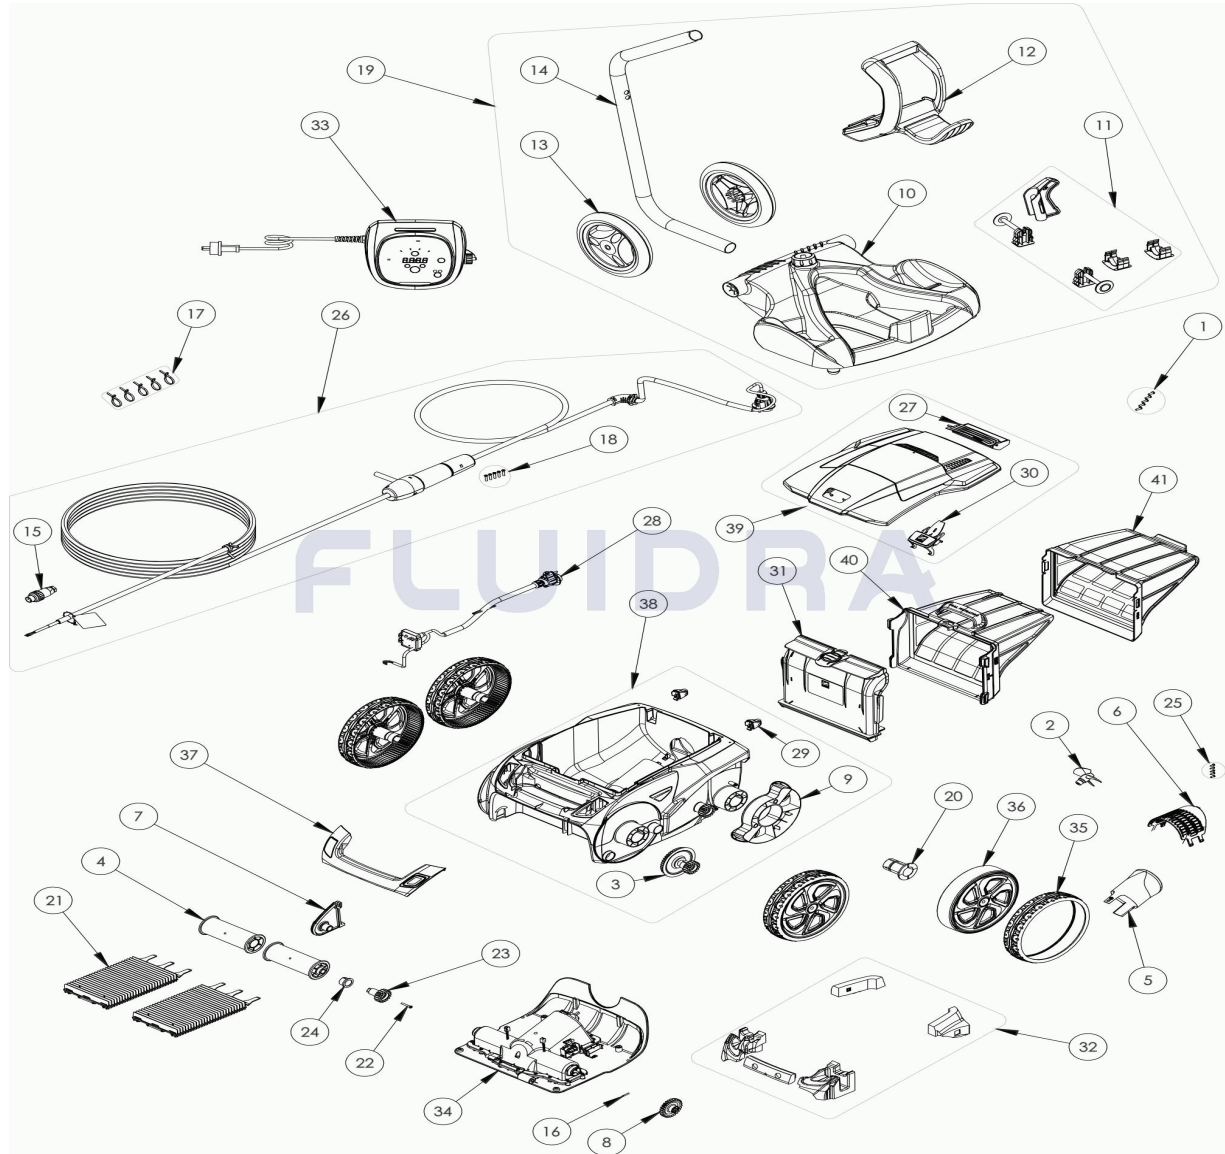

CODICE **WR000295**

DESCRIZIONE: **RA 6800 IQ**

ITALIANO

POS	CODICE	DESCRIZIONE	QUANTITA'	POS	CODICE	DESCRIZIONE	QUANTITA'
1	R0516700	VITE 4*12 MM (*5)	1	16	R0567800	COPIGLIA 3*16 MM (*5)	1
2	R0517000	ELICA	1	17	R0567900	SET 5 PINZE PER FLOTTANTI	1
3	R0517200	TRASMISSIONE	4	18	R0608500	VITE 4*16 MM A4 (*5)	1
4	R0517400	SUPPORTO SPAZZOLA (*2)	1	19	R0609100	CARRELLO V	1
5	R0517500	GUIDA FLUSSO	1	20	R0636700	CUSCINETTO RUOTA ZODIAC	4
6	R0517600	GRIGLIA	1	21	R0638800	SPAZZOLA TIPO 2R9022 ZODIAC (*2)	1
7	R0518700	PONTICELLO SPAZZOLA BLU	1	22	R0638900	VITE 4*25 MM (*5)	1
8	R0518800	KIT 2 PIGNONE 27 DENTI	1	23	R0639000	KIT 2 PIGNONE 17 DENTI	1
9	R0540300	PROTEZIONE RUOTA	2	24	R0639100	CUSCINETTO ESTERIORE (*2)	1
10	R0564800	BASE CARRELLO	1	25	R0639200	KIT 5 VITI 2.9*9.5 MM	1
11	R0564900	PEZZI ACCESSORI CARRELLO	1	26	R0726700	CAVO GALLEGGIANTE SWIVEL 21M	1
12	R0565000	MANIGLIA CARRELLO	1	27	R0863200	GRUPPO GALLEGGIANTE POSTERIORE	1
13	R0565100	RUOTE CARRELLO (*2)	1	28	R0863300	BLOCCO DI SENSORI ASSEMBLE	1