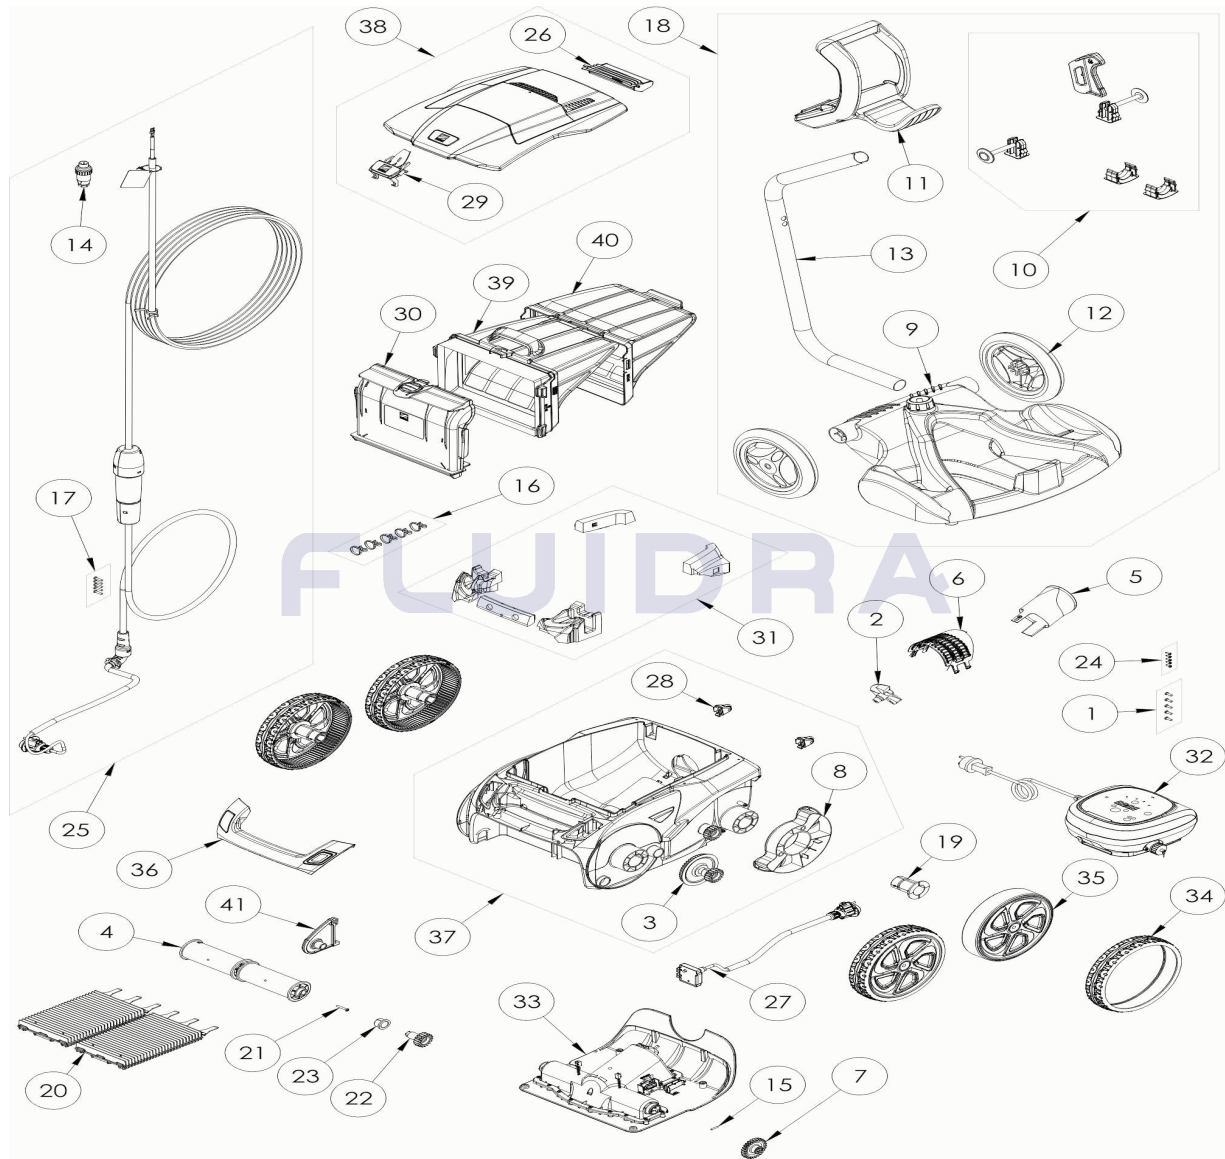

CODICE **WR000295**

DESCRIZIONE: **RA 6800 IQ**

ITALIANO

POS	CODICE	DESCRIZIONE	QUANTITA'	POS	CODICE	DESCRIZIONE	QUANTITA'
1	R0516700	VITE 4*12 MM (*5)	1	16	R0567900	SET 5 PINZE PER FLOTTANTI	1
2	R0517000	ELICA	1	17	R0608500	VITE 4*16 MM A4 (*5)	1
3	R0517200	TRASMISSIONE	4	18	R0609100	CARRELLO V	1
4	R0517400	SUPPORTO SPAZZOLA (*2)	1	19	R0636700	CUSCINETTO RUOTA ZODIAC	4
5	R0517500	GUIDA FLUSSO	1	20	R0638800	SPAZZOLA TIPO 2R9022 ZODIAC (*2)	1
6	R0517600	GRIGLIA	1	21	R0638900	VITE 4*25 MM (*5)	1
7	R0518800	KIT 2 PIGNONE 27 DENTI	1	22	R0639000	KIT 2 PIGNONE 17 DENTI	1
8	R0540300	PROTEZIONE RUOTA	2	23	R0639100	CUSCINETTO ESTERIORE (*2)	1
9	R0564800	BASE CARRELLO	1	24	R0639200	KIT 5 VITI 2.9*9.5 MM	1
10	R0564900	PEZZI ACCESSORI CARRELLO	1	25	R0726700	CAVO GALLEGGIANTE SWIVEL 21M	1
11	R0565000	MANIGLIA CARRELLO	1	26	R0863200	GRUPPO GALLEGGIANTE POSTERIORE	1
12	R0565100	RUOTE CARRELLO (*2)	1	27	R0863300	BLOCCO DI SENSORI ASSEMBLE	1
13	R0565200	TUBO CARRELLO	1	28	R0864900	PONTICELLO SPAZZOLA (*2)	1