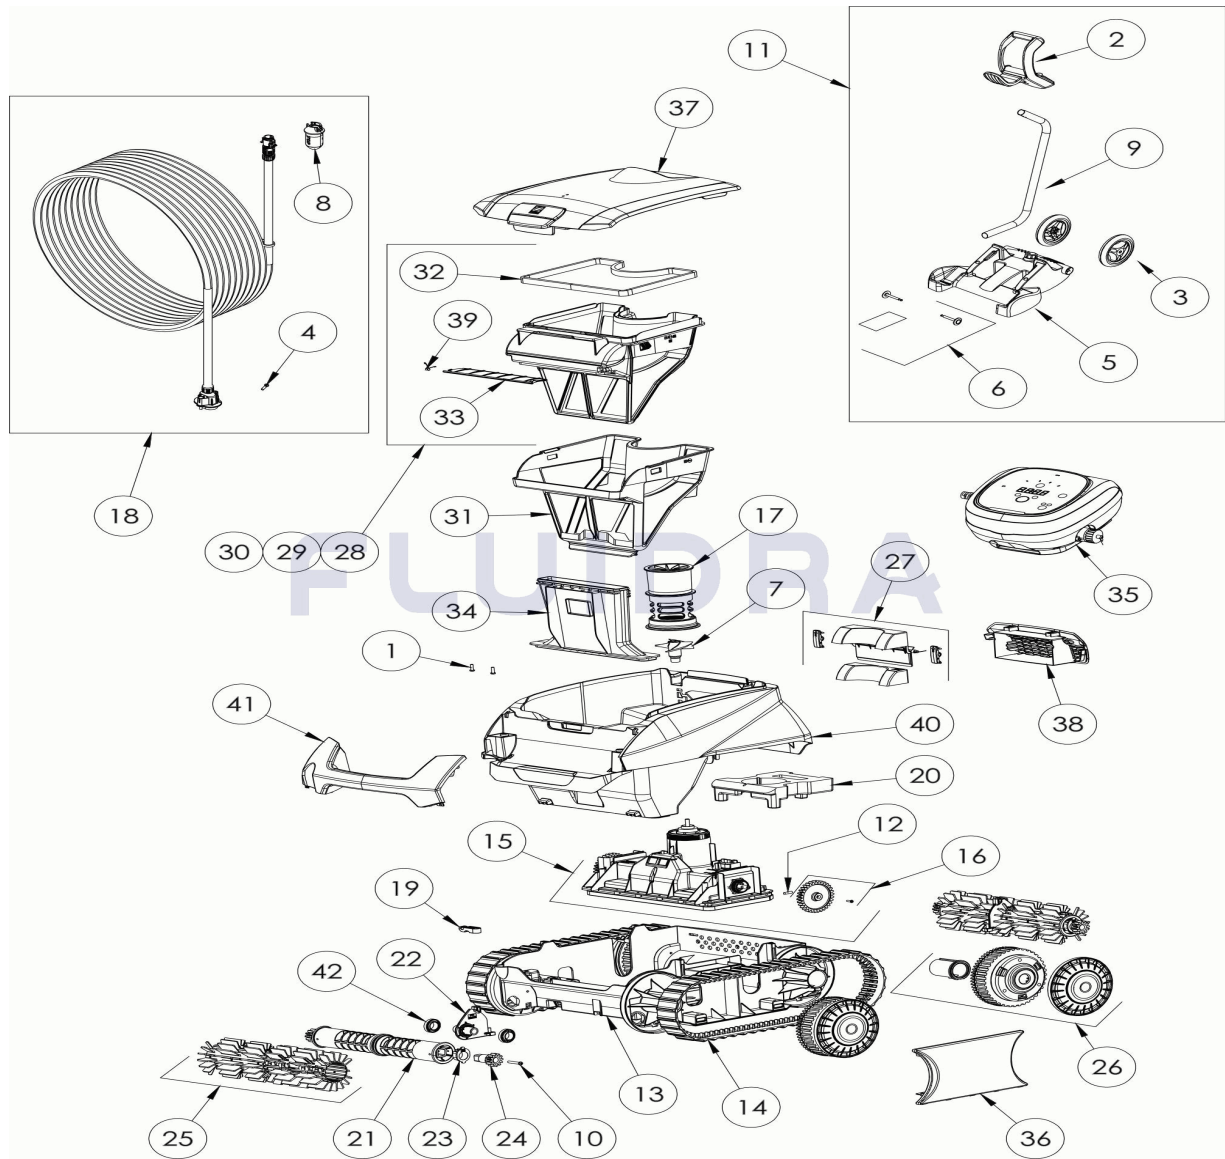

CODICE **WR000442**

DESCRIZIONE: RE 4670 IQ

ITALIANO

POS	CODICE	DESCRIZIONE	QUANTITA'	POS	CODICE	DESCRIZIONE	QUANTITA'
1	R0516700	VITE 4*12 MM (*5)	1	16	R0895600	PIGNONE CN (*2)	1
2	R0565000	MANIGLIA CARRELLO	1	17	R0895700	GUIDA FLUSSO CN	1
3	R0565100	RUOTE CARRELLO (*2)	1	18	R0895900	CAVO GALLEGGIANTE CN 18M	1
4	R0608500	VITE 4*16 MM A4 (*5)	1	19	R0896200	AGGANCIANO CAVO CN	1
5	R0632800	PORTE INFERIORE CARRELLO CYCLONX	1	20	R0896300	FLOTTANTE TELAIO CN	1
6	R0632900	ACCESSORY CARRELLO CYCLONX	1	21	R0896400	SUPPORTO SPAZZOLA CN (*2)	2
7	R0633200	ELICA CYCLONX	1	22	R0896500	PONTICELLO SPAZZOLA CN	2
8	R0634100	ADATTATORE CAVO 3 PTS	1	23	R0896600	CUSCINETTO ESTERNO CN (*2)	2
9	R0634400	CARRELLO CYCLONX	1	24	R0896700	PIGNONE SPAZZOLA CN (*2)	2
10	R0638900	VITE 4*25 MM (*5)	1	25	R0896900	SPAZZOLE CN GRIGIO CHIARO (*2)	2
11	R0639500	CARRELLO C	1	26	R0897300	RUOTA CN	4
12	R0657900	KIT 5 PIN ALBERO MOTORE	1	27	R0897400	KIT CLAPET POSTERIORE CN	1
13	R0895100	TELAIO	1	28	R0897500	FILTRO CN 100µ - SINGLE	1