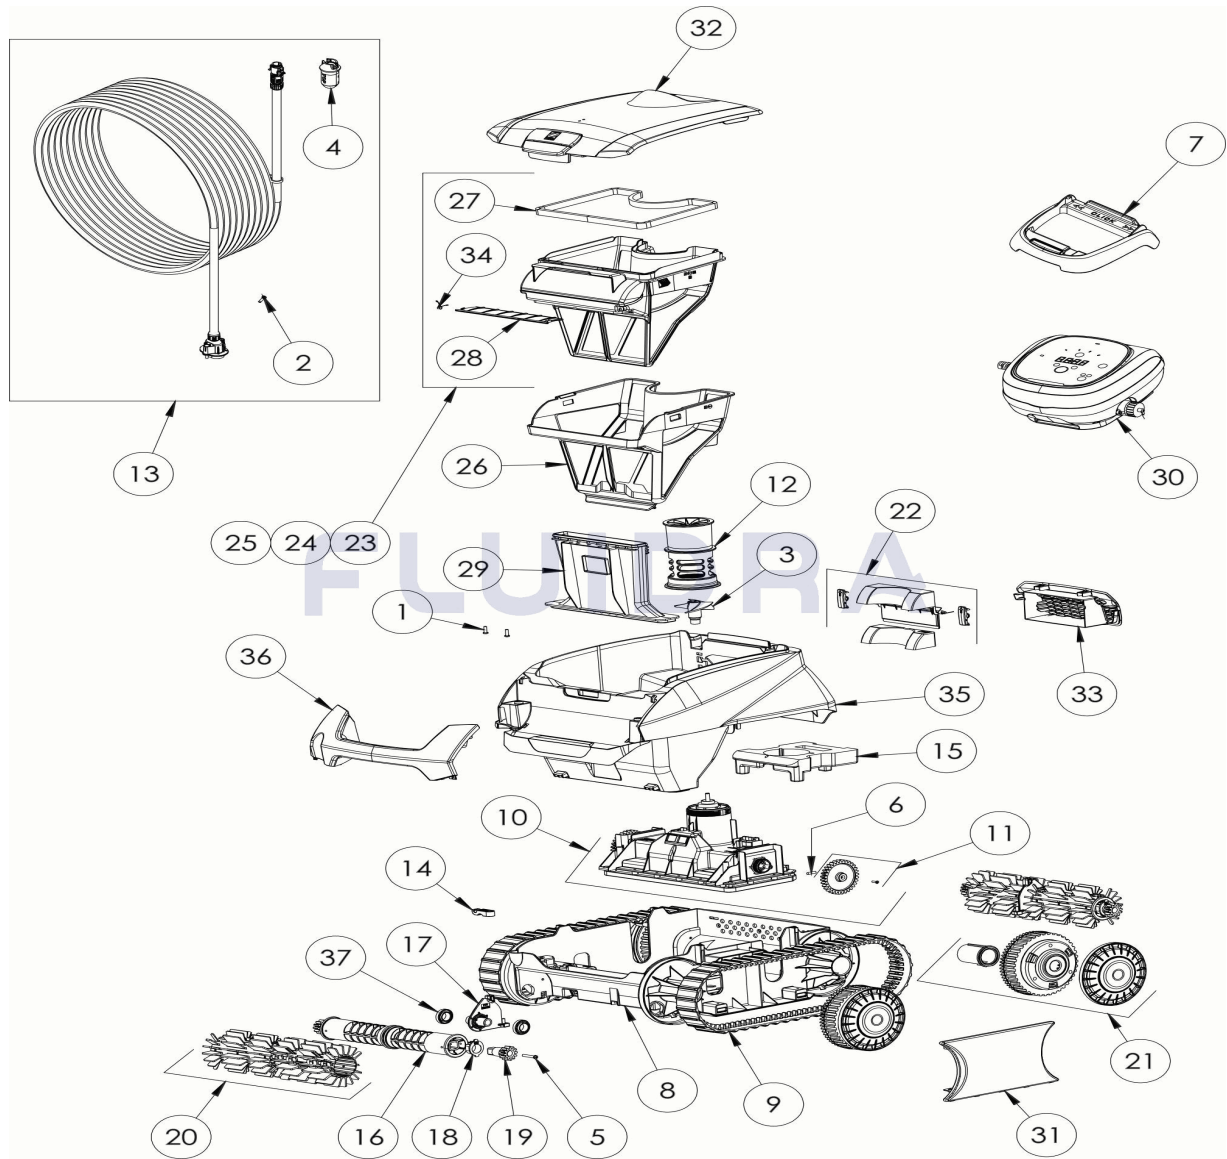

CODICE **WR000432**

DESCRIZIONE: **RE 4470 IQ**

ITALIANO

POS	CODICE	DESCRIZIONE	QUANTITA'	POS	CODICE	DESCRIZIONE	QUANTITA'
1	R0516700	VITE 4*12 MM (*5)	1	16	R0896400	SUPPORTO SPAZZOLA CN (*2)	2
2	R0608500	VITE 4*16 MM A4 (*5)	1	17	R0896500	PONTICELLO SPAZZOLA CN	2
3	R0633200	ELICA CYCLONX	1	18	R0896600	CUSCINETTO ESTERNO CN (*2)	2
4	R0634100	ADATTATORE CAVO 3 PTS	1	19	R0896700	PIGNONE SPAZZOLA CN (*2)	2
5	R0638900	VITE 4*25 MM (*5)	1	20	R0896900	SPAZZOLE CN GRIGIO CHIARO (*2)	2
6	R0657900	KIT 5 PIN ALBERO MOTORE	1	21	R0897300	RUOTA CN	4
7	R0662600	PIEDISTALLO QUADRO COMANDI	1	22	R0897400	KIT CLAPET POSTERIORE CN	1
8	R0895100	TELAIO	1	23	R0897500	FILTRO CN 100µ - SINGLE	1
9	R0895200	CINGOLI CN (*2)	1	24	R0897600	FILTRO CN 150µ - DUAL	1
10	R0895500	BLOCCO MOTORE CN LED	1	25	R0897700	FILTRO CN 200µ - SINGLE	1
11	R0895600	PIGNONE CN (*2)	1	26	R0898100	FILTRO CN 60µ - DUAL	1
12	R0895700	GUIDA FLUSSO CN	1	27	R0898300	GUARNIZIONE COPERCHIO CN	1
13	R0895900	CAVO GALLEGGIANTE CN 18M	1	28	R0898400	CLAPET FILTRO CN	1