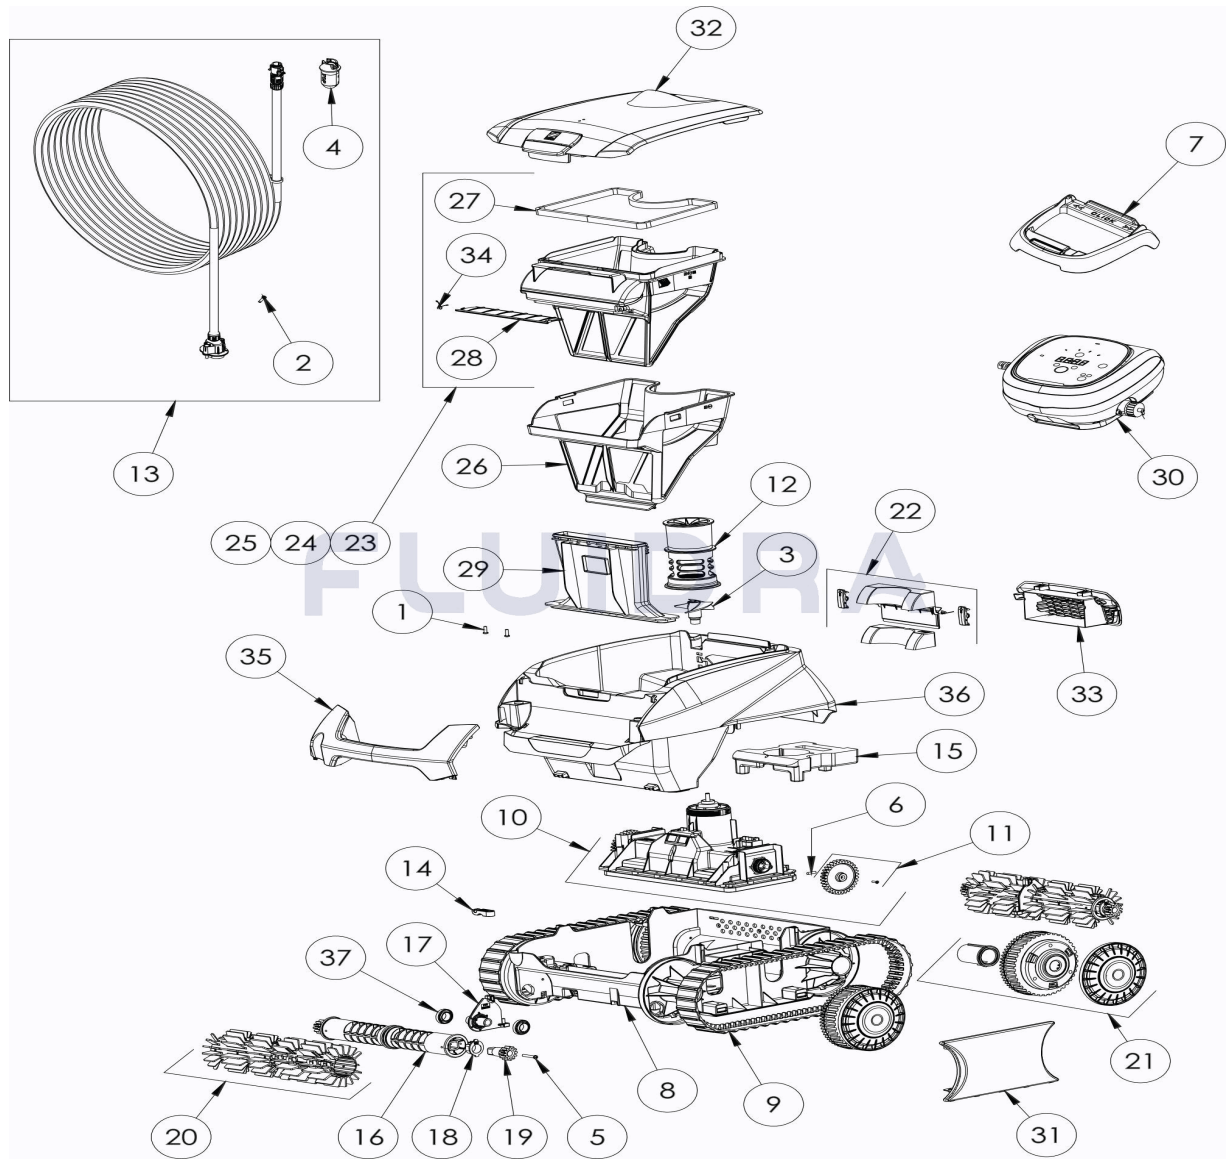

CODICE **WR000446**

DESCRIZIONE: **RE 4460 IQ**

ITALIANO

POS	CODICE	DESCRIZIONE	QUANTITA'	POS	CODICE	DESCRIZIONE	QUANTITA'
1	R0516700	VITE 4*12 MM (*5)	1	16	R0896400	SUPPORTO SPAZZOLA CN (*2)	2
2	R0608500	VITE 4*16 MM A4 (*5)	1	17	R0896500	PONTICELLO SPAZZOLA CN	2
3	R0633200	ELICA CYCLONX	1	18	R0896600	CUSCINETTO ESTERNO CN (*2)	2
4	R0634100	ADATTATORE CAVO 3 PTS	1	19	R0896700	PIGNONE SPAZZOLA CN (*2)	2
5	R0638900	VITE 4*25 MM (*5)	1	20	R0896900	SPAZZOLE CN GRIGIO CHIARO (*2)	1
6	R0657900	KIT 5 PIN ALBERO MOTORE	1	21	R0897300	RUOTA CN	4
7	R0662600	PIEDISTALLO QUADRO COMANDI	1	22	R0897400	KIT CLAPET POSTERIORE CN	1
8	R0895100	TELAIO	1	23	R0897500	FILTRO CN 100µ - SINGLE	1
9	R0895200	CINGOLI CN (*2)	1	24	R0897600	FILTRO CN 150µ - DUAL	1
10	R0895500	BLOCCO MOTORE CN LED	1	25	R0897700	FILTRO CN 200µ - SINGLE	1
11	R0895600	PIGNONE CN (*2)	1	26	R0898100	FILTRO CN 60µ - DUAL	1
12	R0895700	GUIDA FLUSSO CN	1	27	R0898300	GUARNIZIONE COPERCHIO CN	1
13	R0895900	CAVO GALLEGGIANTE CN 18M	1	28	R0898400	CLAPET FILTRO CN	1