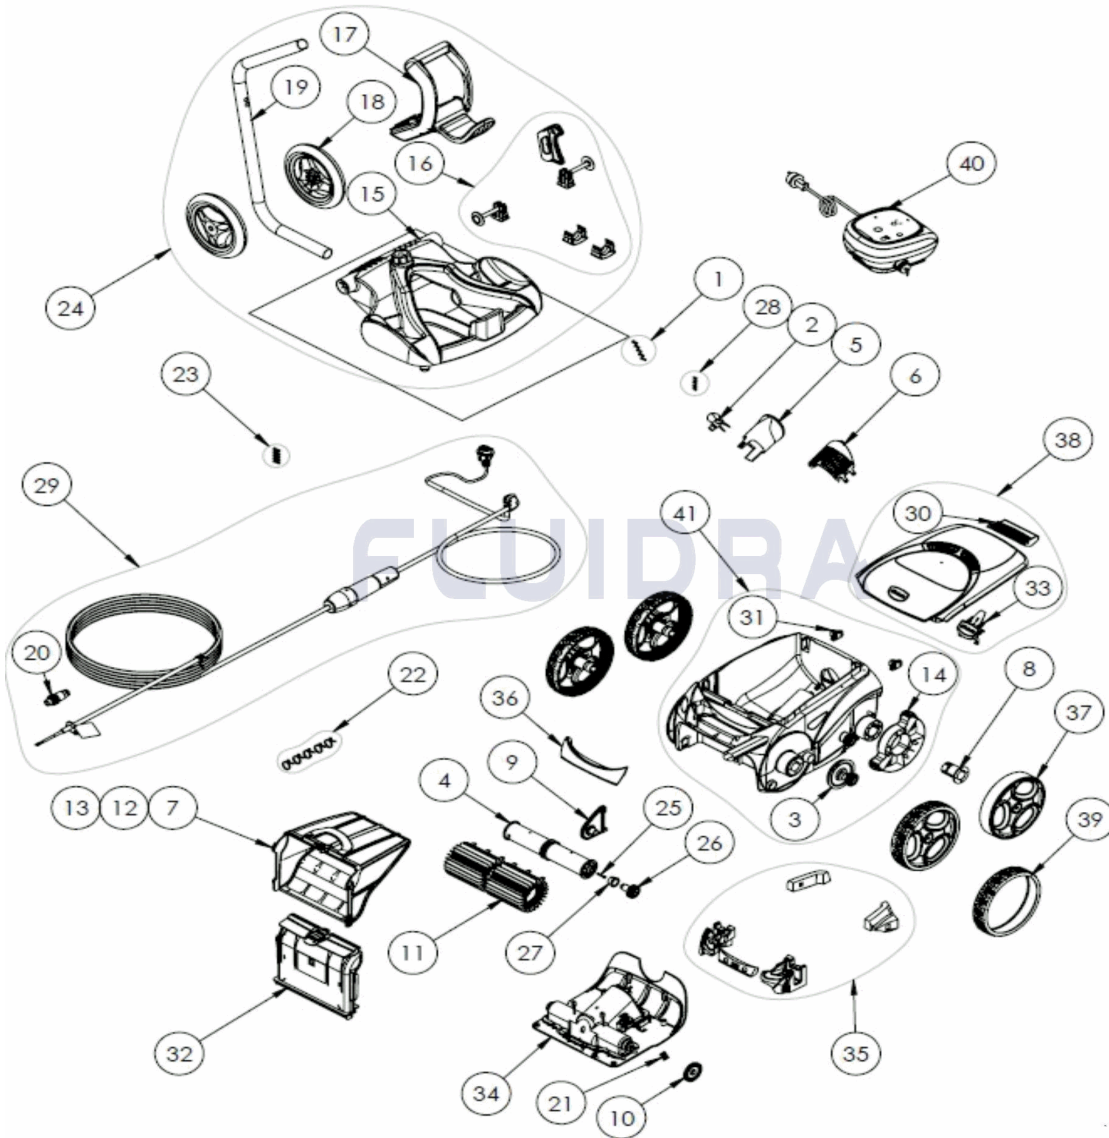

CODICE **WR000339**

DESCRIZIONE: **W 630**

ITALIANO

POS	CODICE	DESCRIZIONE	QUANTITA'	POS	CODICE	DESCRIZIONE	QUANTITA'
1	R0516700	VITE 4*12 MM (*5)	1	16	R0564900	PEZZI ACCESSORI CARRELLO	1
2	R0517000	ELICA	1	17	R0565000	MANIGLIA CARRELLO	1
3	R0517200	TRASMISSIONE	4	18	R0565100	RUOTE CARRELLO (*2)	1
4	R0517400	SUPPORTO SPAZZOLA (*2)	1	19	R0565200	TUBO CARRELLO	1
5	R0517500	GUIDA FLUSSO	1	20	R0565600	CONNETTORE CAVO	1
6	R0517600	GRIGLIA	1	21	R0567800	COPIGLIA 3*16 MM (*5)	1
7	R0517800	SERBATOIO GP SABBIA FINE	1	22	R0567900	SET 5 PINZE PER FLOTTANTI	1
8	R0518500	BOCCOLA CUSCINETTO RUOTA GP	4	23	R0608500	VITE 4*16 MM A4 (*5)	1
9	R0518701	PONTICELLO SPAZZOLA BIANCA	1	24	R0609100	CARRELLO V	1
10	R0518800	KIT 2 PIGNONE 27 DENTI	1	25	R0638900	VITE 4*25 MM (*5)	1
11	R0528900	PENNELLI GP (CONFEZIONE DA 2 UN)	1	26	R0639000	KIT 2 PIGNONE 17 DENTI	1
12	R0535800	SERBATOIO GP SABBIA FINE	1	27	R0639100	CUSCINETTO ESTERIORE (*2)	1
13	R0535900	SERBATOIO PER USO GENERALE GP	1	28	R0639200	KIT 5 VITI 2.9*9.5 MM	1