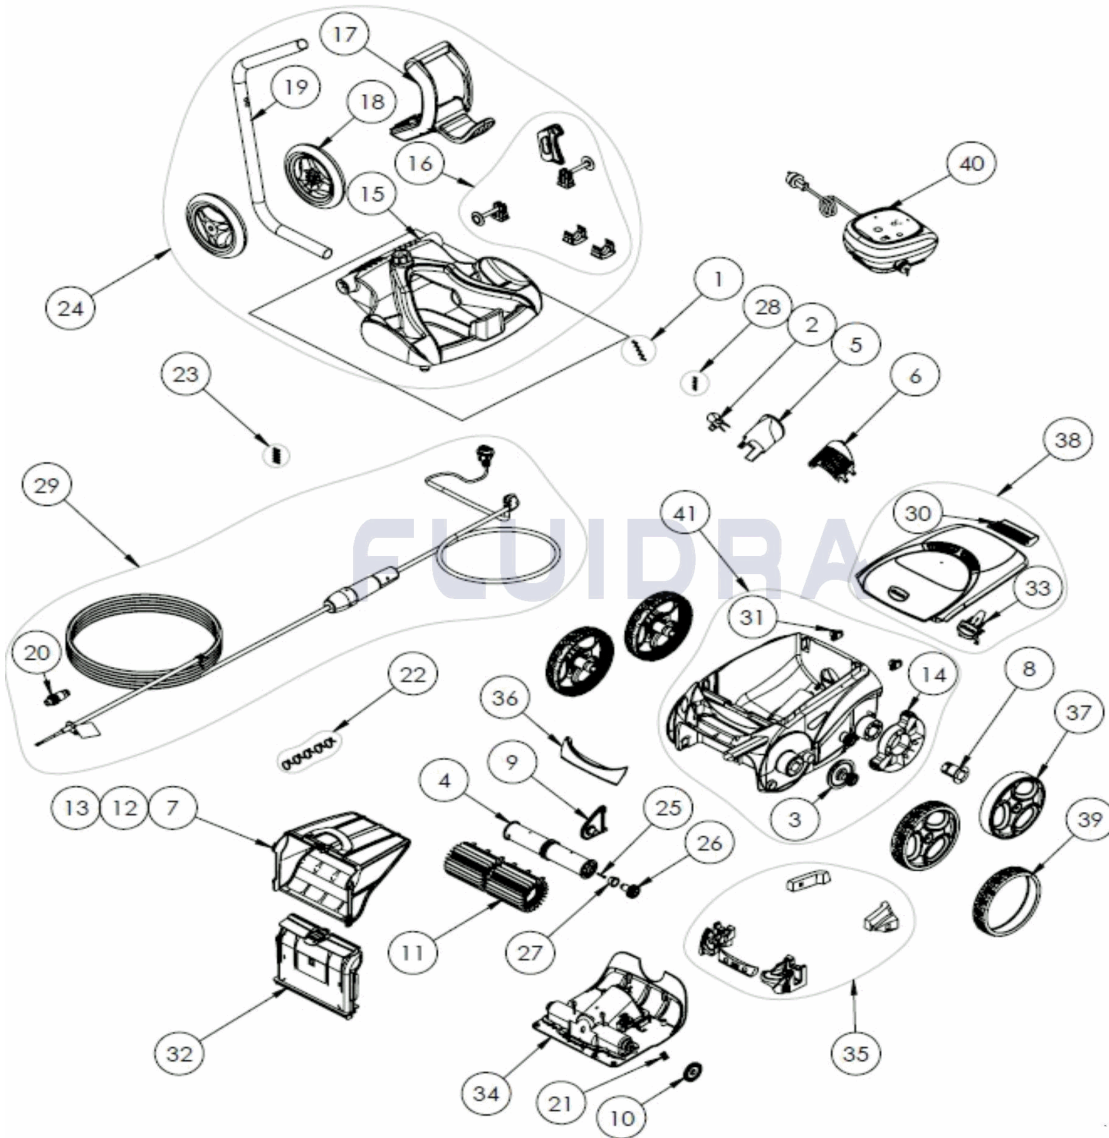

CODE **WR000339**

BESCHREIBUNG: **W 630**

DEUTSCH

POS	CODE	BESCHREIBUNG	MENGE	POS	CODE	BESCHREIBUNG	MENGE
1	R0516700	SCHRAUBE 4 * 12 MM(SET mit 5 Stk.)	1	16	R0564900	ZUBEHÖR CADDY	1
2	R0517000	TURBINE	1	17	R0565000	HANDGRIFF CADDY	1
3	R0517200	GETRIEBE	4	18	R0565100	RÄDER CADDY (SET mit 2 Stk.)	1
4	R0517400	BÜRSTENWALZE (SET mit 2 Stk.)	1	19	R0565200	STANDROHR FÜR CADDY	1
5	R0517500	STRÖMUNGSDÜSE	1	20	R0565600	SCHWIMMKABEL STECKER (4 PTS)	1
6	R0517600	SCHUTZGITTER	1	21	R0567800	SPLINT FÜR KREUZAPPENANTRIEB (SET	1
7	R0517800	FEINSAND GP TANK	1	22	R0567900	KLEMME FÜR SCHWIMMKABEL (SET mit 5 Stk.)	1
8	R0518500	RADLAGERBUCHSE GP	4	23	R0608500	SCHRAUBE 4 * 16 MM, A4 (SET mit 5 Stk.)	1
9	R0518701	BÜRSTENANKER, WIEß	1	24	R0609100	CADDY V	1
10	R0518800	ZAHNRAD 27 ZÄHNE (SET mit 2 Stk.)	1	25	R0638900	SCHRAUBE 4 * 25 MM, A2 (SET mit 5 Stk.)	1
11	R0528900	GP BÜRSTEN (2ER PACK)	1	26	R0639000	ZAHNRAD 17 ZÄHNE (SET mit 2 Stk.)	1
12	R0535800	FEINSAND GP TANK	1	27	R0639100	ZAHNRADBUCHESE (SET mit 2 Stk.)	1
13	R0535900	TANK FÜR DEN ALLGEMEINEN GEBRAUCH	1	28	R0639200	ZYLINDERKOPFSCHRAUBE 2,9 * 9,5 MM (SI	1