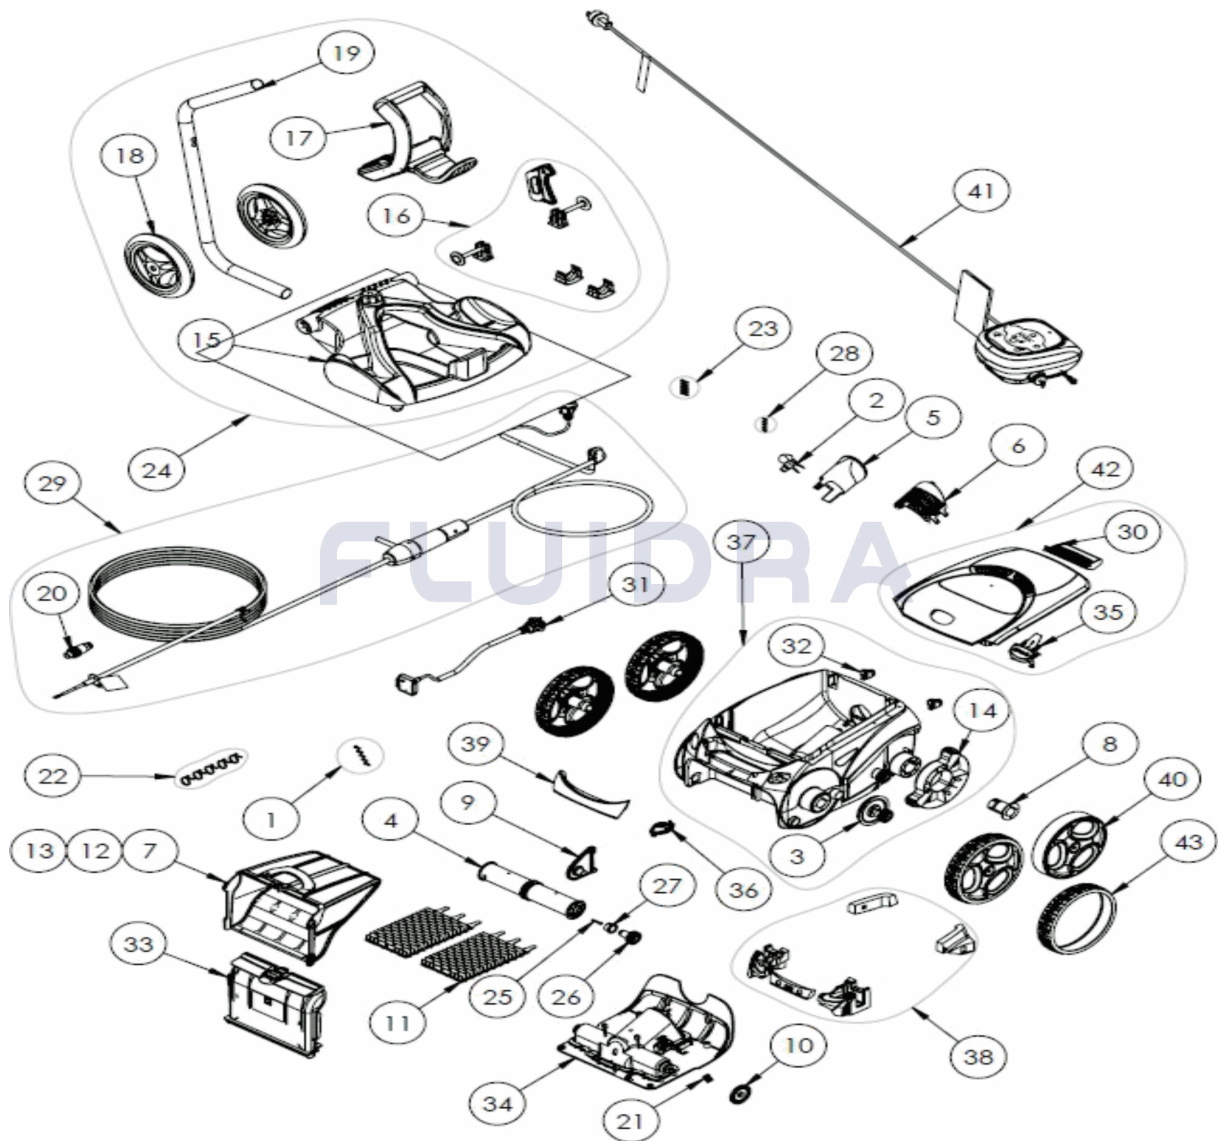

CODICE **WR000340**

DESCRIZIONE: **W 650**

ITALIANO

POS	CODICE	DESCRIZIONE	QUANTITA'	POS	CODICE	DESCRIZIONE	QUANTITA'
1	R0516700	VITE 4*12 MM (*5)	1	16	R0564900	PEZZI ACCESSORI CARRELLO	1
2	R0517000	ELICA	1	17	R0565000	MANIGLIA CARRELLO	1
3	R0517200	TRASMISSIONE	4	18	R0565100	RUOTE CARRELLO (*2)	1
4	R0517400	SUPPORTO SPAZZOLA (*2)	1	19	R0565200	TUBO CARRELLO	1
5	R0517500	GUIDA FLUSSO	1	20	R0565600	CONNETTORE CAVO	1
6	R0517600	GRIGLIA	1	21	R0567800	COPIGLIA 3*16 MM (*5)	1
7	R0517800	SERBATOIO GP SABBIA FINE	1	22	R0567900	SET 5 PINZE PER FLOTTANTI	1
8	R0518500	BOCCOLA CUSCINETTO RUOTA GP	4	23	R0608500	VITE 4*16 MM A4 (*5)	1
9	R0518701	PONTICELLO SPAZZOLA BIANCA	1	24	R0609100	CARRELLO V	1
10	R0518800	KIT 2 PIGNONE 27 DENTI	1	25	R0638900	VITE 4*25 MM (*5)	1
11	R0528900	PENNELLI GP (CONFEZIONE DA 2 UN)	1	26	R0639000	KIT 2 PIGNONE 17 DENTI	1
12	R0535800	SERBATOIO GP SABBIA FINE	1	27	R0639100	CUSCINETTO ESTERIORE (*2)	1
13	R0535900	SERBATOIO PER USO GENERALE GP	1	28	R0639200	KIT 5 VITI 2.9*9.5 MM	1