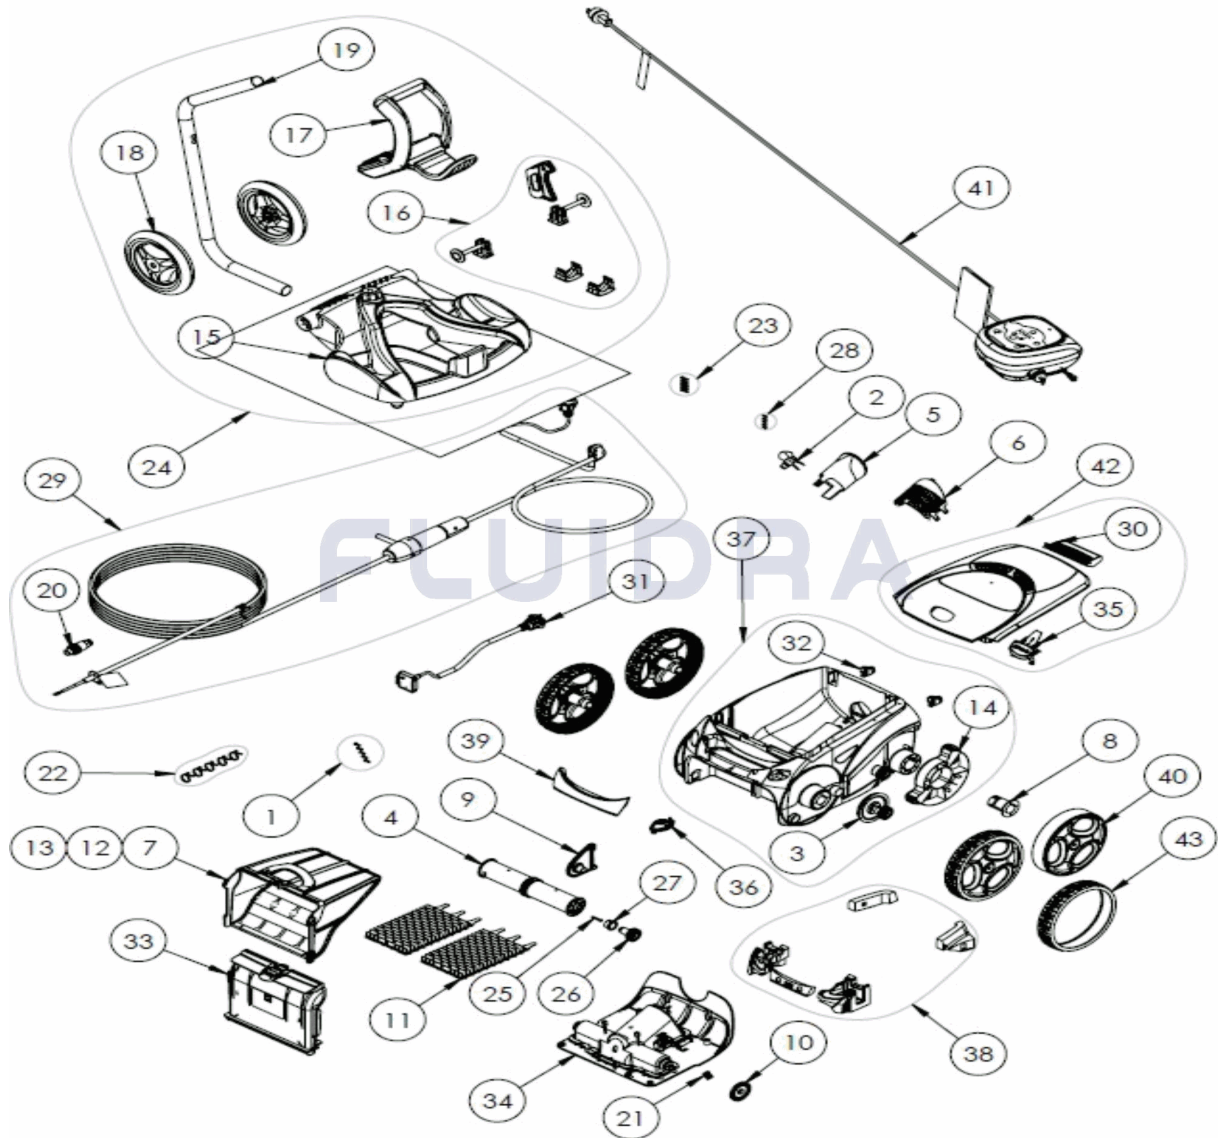

CODE **WR000340**

BESCHREIBUNG: **W 650**

DEUTSCH

POS	CODE	BESCHREIBUNG	MENGE	POS	CODE	BESCHREIBUNG	MENGE
1	R0516700	SCHRAUBE 4 * 12 MM(SET mit 5 Stk.)	1	16	R0564900	ZUBEHÖR CADDY	1
2	R0517000	TURBINE	1	17	R0565000	HANDGRIFF CADDY	1
3	R0517200	GETRIEBE	4	18	R0565100	RÄDER CADDY (SET mit 2 Stk.)	1
4	R0517400	BÜRSTENWALZE (SET mit 2 Stk.)	1	19	R0565200	STANDROHR FÜR CADDY	1
5	R0517500	STRÖMUNGSDÜSE	1	20	R0565600	SCHWIMMKABEL STECKER (4 PTS)	1
6	R0517600	SCHUTZGITTER	1	21	R0567800	SPLINT FÜR KREUZAPPENANTRIEB (SET	1
7	R0517800	FEINSAND GP TANK	1	22	R0567900	KLEMME FÜR SCHWIMMKABEL (SET mit 5 Stk.)	1
8	R0518500	RADLAGERBUCHSE GP	4	23	R0608500	SCHRAUBE 4 * 16 MM, A4 (SET mit 5 Stk.)	1
9	R0518701	BÜRSTENANKER, WIEß	1	24	R0609100	CADDY V	1
10	R0518800	ZAHNRAD 27 ZÄHNE (SET mit 2 Stk.)	1	25	R0638900	SCHRAUBE 4 * 25 MM, A2 (SET mit 5 Stk.)	1
11	R0528900	GP BÜRSTEN (2ER PACK)	1	26	R0639000	ZAHNRAD 17 ZÄHNE (SET mit 2 Stk.)	1
12	R0535800	FEINSAND GP TANK	1	27	R0639100	ZAHNRADBUCHSE (SET mit 2 Stk.)	1
13	R0535900	TANK FÜR DEN ALLGEMEINEN GEBRAUCH	1	28	R0639200	ZYLINDERKOPFSCHRAUBE 2,9 * 9,5 MM (SI	1