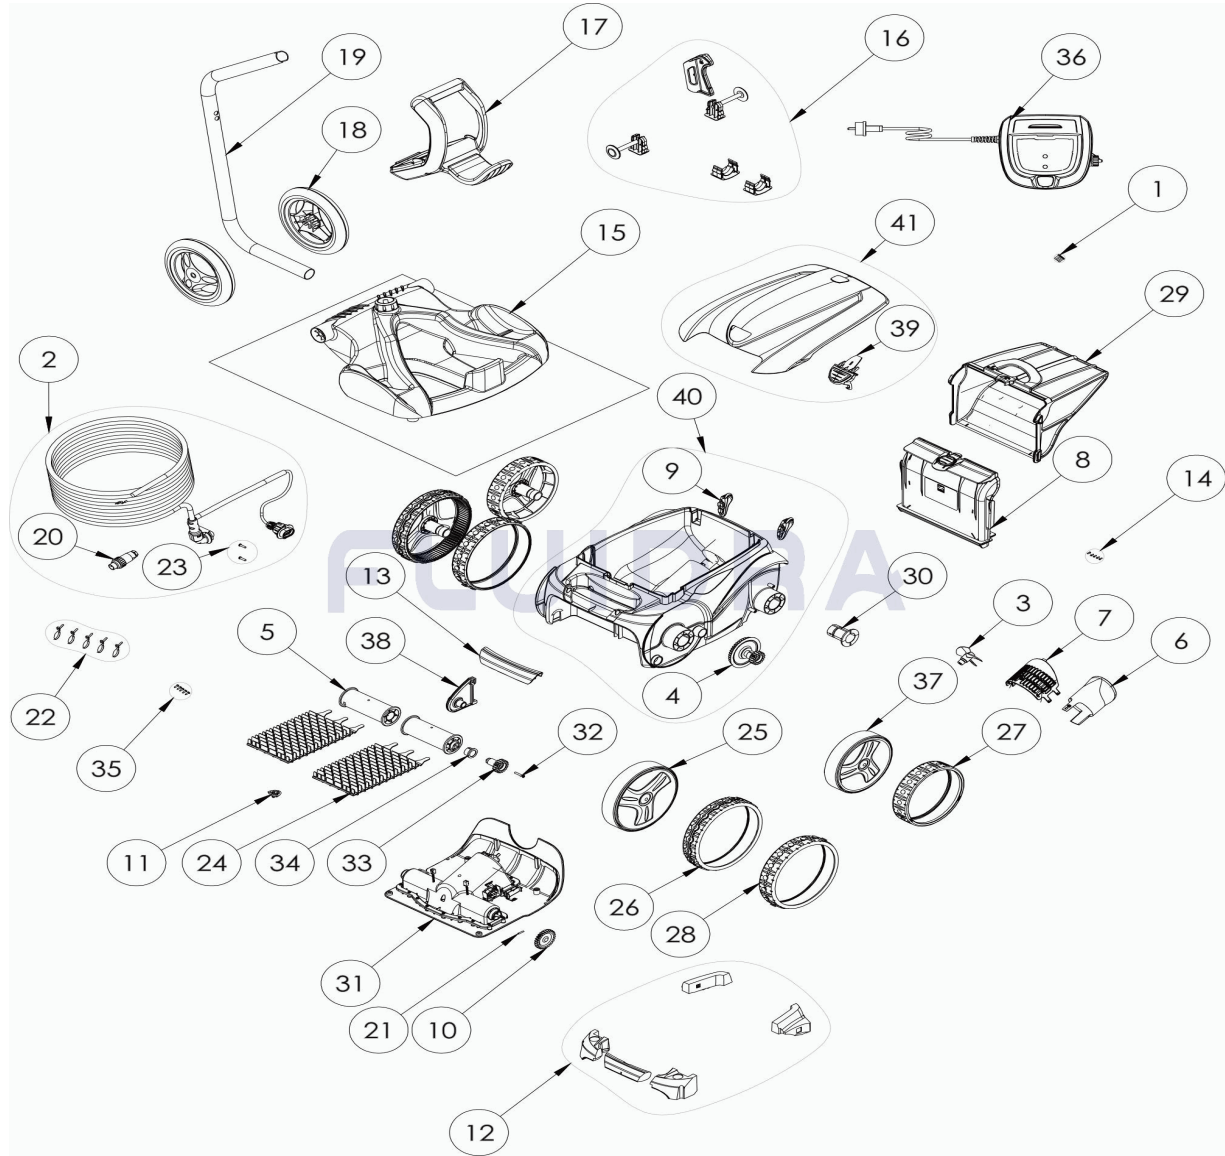

CODE **WR000360**

 DESCRIPTION: **FR 3485**

FRANCAIS

POS	CODE	DESCRIPTION	QUANTITE	POS	CODE	DESCRIPTION	QUANTITE
1	R0516700	VIS 4*12 MM (X5)	1	16	R0564900	PIECES ACCESSOIRE CHARIOT	1
2	R0516800	CABLE FLOTTANT 18M	1	17	R0565000	POIGNEE CHARIOT	1
3	R0517000	HELICE V	1	18	R0565100	ROUES CHARIOT (*2)	1
4	R0517200	TRANSMISSION	2	19	R0565200	TUBE CHARIOT	1
5	R0517400	SUPPORT BROSE (*2)	1	20	R0565600	CONNECTEUR 4 PTS	1
6	R0517500	GUIDE FLUX	1	21	R0567800	GOUPILLE 3*16 MM (*5)	1
7	R0517600	GRILLE MOTEUR	1	22	R0567900	LIEN SERRAGE CABLE FLOTT (*5)	1
8	R0517700	SUPPORT FILTRE V	1	23	R0608500	VIS 4*16 MM A4 (*5)	1
9	R0518100	BUMPER A ROULETTE(*2)	1	24	R0635904	BROSSE TYPE 1 R9022 ZODIAC (*2)	1
10	R0518800	PIGNON 27 DENTS (*2)	1	25	R0636000	JANTE GDE NOIRE ZODIAC	2
11	R0519000	RAMPE	1	26	R0636200	BANDAGE GD RAL9022 ZODIAC	2
12	R0539700	FLOTTEUR COMPLET	1	27	R0636301	BANDAGE ARR RAL9022 ZODIAC	2
13	R0540402	POIGNEE GRISE	1	28	R0636400	BANDAGE AVANT TILE ZODIAC	2

CODE **WR000360**

DESCRIPTION: **FR 3485**

ENGLISH

POS	CODE	DESCRIPTION	QUANTITY	POS	CODE	DESCRIPTION	QUANTITY
1	R0516700	SCREWS 4*12 MM (X5)	1	16	R0564900	TROLLEY ACCESSORIES	1
2	R0516800	FLOATING CABLE 18M	1	17	R0565000	TROLLEY HANDLE	1
3	R0517000	PROPELLER	1	18	R0565100	TROLLEY WHEELS (*2)	1
4	R0517200	TRANSMISSION	2	19	R0565200	TROLLEY TUBE	1
5	R0517400	BRUSH ROLLER	1	20	R0565600	FLOATING CABLE PLUG	1
6	R0517500	FLOW OUTLET	1	21	R0567800	MOTOR BLOCK SHAFT PIN (SET OF 5)	1
7	R0517600	MOTOR SCREEN	1	22	R0567900	FLOATING CABLE CLAMP (SET OF 5)	1
8	R0517700	FILTER CANISTER SUPPORT	1	23	R0608500	SCREW 4*16MM (set of 5)	1
9	R0518100	ROLLER (SET OF 2)	1	24	R0635904	BRUSH TYPE 1 R9022 ZODIAC (*2)	1
10	R0518800	DRIVE GEAR (SET OF 2)	1	25	R0636000	RIM LARGE BLACK ZODIAC	2
11	R0519000	RAMPE	1	26	R0636200	TIRE LARGE RAL9022 ZODIAC	2
12	R0539700	FLOAT	1	27	R0636301	TIRE REAR RAL9022 ZODIAC	2
13	R0540402	HANDLE GREY	1	28	R0636400	TIRE LARGE TILE ZODIAC	2