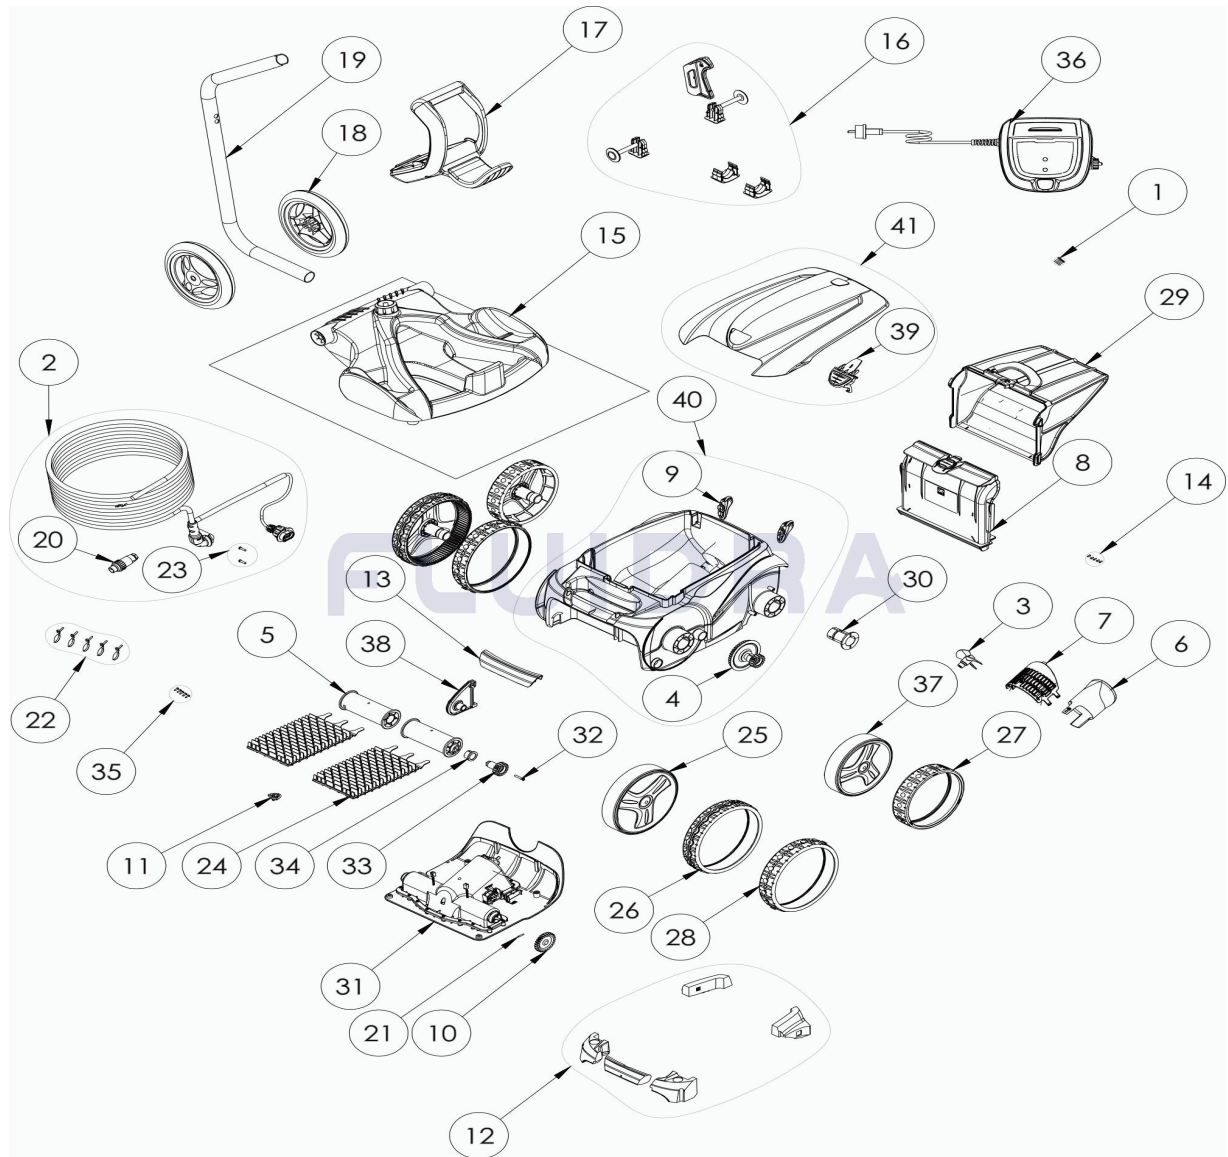

CODICE **WR000360**

DESCRIZIONE: **FR 3485**

ITALIANO

POS	CODICE	DESCRIZIONE	QUANTITA'	POS	CODICE	DESCRIZIONE	QUANTITA'
1	R0516700	VITE 4*12 MM (*5)	1	16	R0564900	PEZZI ACCESSORI CARRELLO	1
2	R0516800	CAVO GALLEGGIANTE 18M	1	17	R0565000	MANIGLIA CARRELLO	1
3	R0517000	ELICA	1	18	R0565100	RUOTE CARRELLO (*2)	1
4	R0517200	TRASMISSIONE	2	19	R0565200	TUBO CARRELLO	1
5	R0517400	SUPPORTO SPAZZOLA (*2)	1	20	R0565600	CONNETTORE CAVO	1
6	R0517500	GUIDA FLUSSO	1	21	R0567800	COPIGLIA 3*16 MM (*5)	1
7	R0517600	GRIGLIA	1	22	R0567900	SET 5 PINZE PER FLOTTANTI	1
8	R0517700	SUPPORTO FILTRO V	1	23	R0608500	VITE 4*16 MM A4 (*5)	1
9	R0518100	PARAURTI A ROTELLA (*2)	1	24	R0635904	SPAZZOLA TIPO 1 R9022 ZODIAC (*2)	1
10	R0518800	KIT 2 PIGNONE 27 DENTI	1	25	R0636000	CERCHIO GRANDE NERO ZODIAC	2
11	R0519000	RAMPE	1	26	R0636200	GOMMA GRANDE RAL9022 ZODIAC	2
12	R0539700	FLOTTANTE COMPLETO	1	27	R0636301	GOMMA POSTERIORE RAL9022 ZODIAC	2
13	R0540402	MANIGLIA GRIGIA	1	28	R0636400	GOMMA ANTERIORE TILE ZODIAC	2