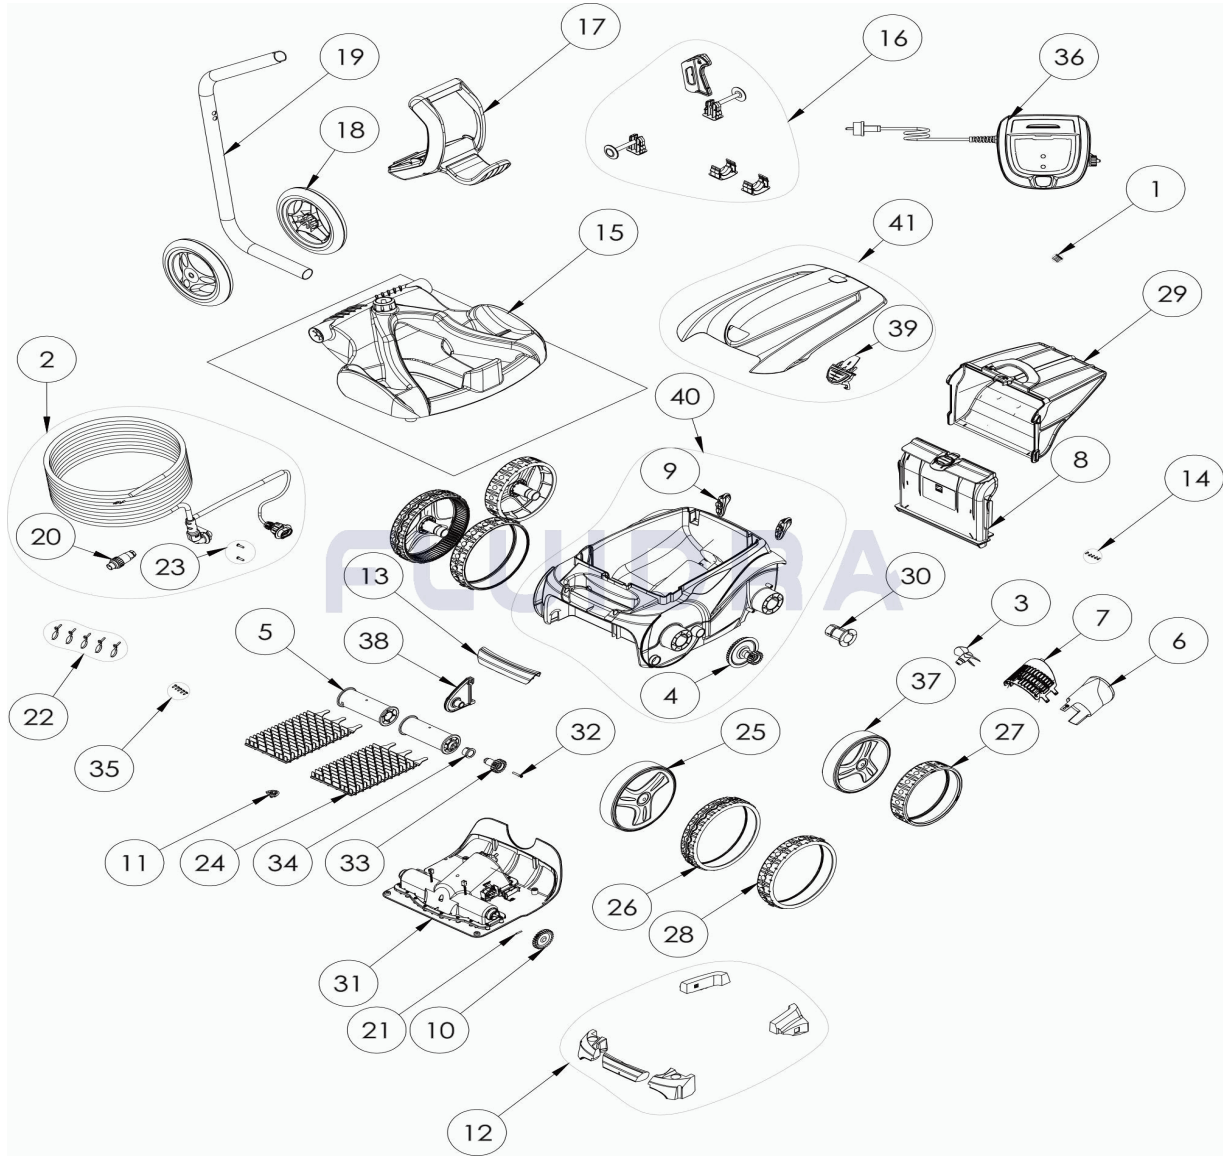

CODE **WR000360**

BESCHREIBUNG: **FR 3485**

DEUTSCH

POS	CODE	BESCHREIBUNG	MENGE	POS	CODE	BESCHREIBUNG	MENGE
1	R0516700	SCHRAUBE 4 * 12 MM(SET mit 5 Stk.)	1	16	R0564900	ZUBEHÖR CADDY	1
2	R0516800	SCHWIMMKABEL KOMPLETT 18M	1	17	R0565000	HANDGRIFF CADDY	1
3	R0517000	TURBINE	1	18	R0565100	RÄDER CADDY (SET mit 2 Stk.)	1
4	R0517200	GETRIEBE	2	19	R0565200	STANDROHR FÜR CADDY	1
5	R0517400	BÜRSTENWALZE (SET mit 2 Stk.)	1	20	R0565600	SCHWIMMKABEL STECKER (4 PTS)	1
6	R0517500	STRÖMUNGSDÜSE	1	21	R0567800	SPLINT FÜR KREUZZAPFENANTRIEB (SET	1
7	R0517600	SCHUTZGITTER	1	22	R0567900	KLEMME FÜR SCHWIMMKABEL (SET mit 5 Stk.)	1
8	R0517700	DECKEL FILTERKORB	1	23	R0608500	SCHRAUBE 4 * 16 MM, A4 (SET mit 5 Stk.)	1
9	R0518100	STOSSFÄNGER MIT ROLLER (SET mit 2 Stk.)	1	24	R0635904	BÜRSTEN TYP 1 R9022 ZODIAC (*2)	1
10	R0518800	ZAHNRAD 27 ZÄHNE (SET mit 2 Stk.)	1	25	R0636000	FELGE GROß, VORNE, SCHWARZ	2
11	R0519000	ABLEITRAMPE	1	26	R0636200	REIFEN GROß RAL9022 (4WD)	2
12	R0539700	SCHWIMMKÖRPER, KOMPLET EC	1	27	R0636301	HINTERREIFEN RAL9022	2
13	R0540402	GRIFFSTÜCK GRAU	1	28	R0636400	REIFEN GROß FÜR FLIEßEN (NOPPENREIF	2