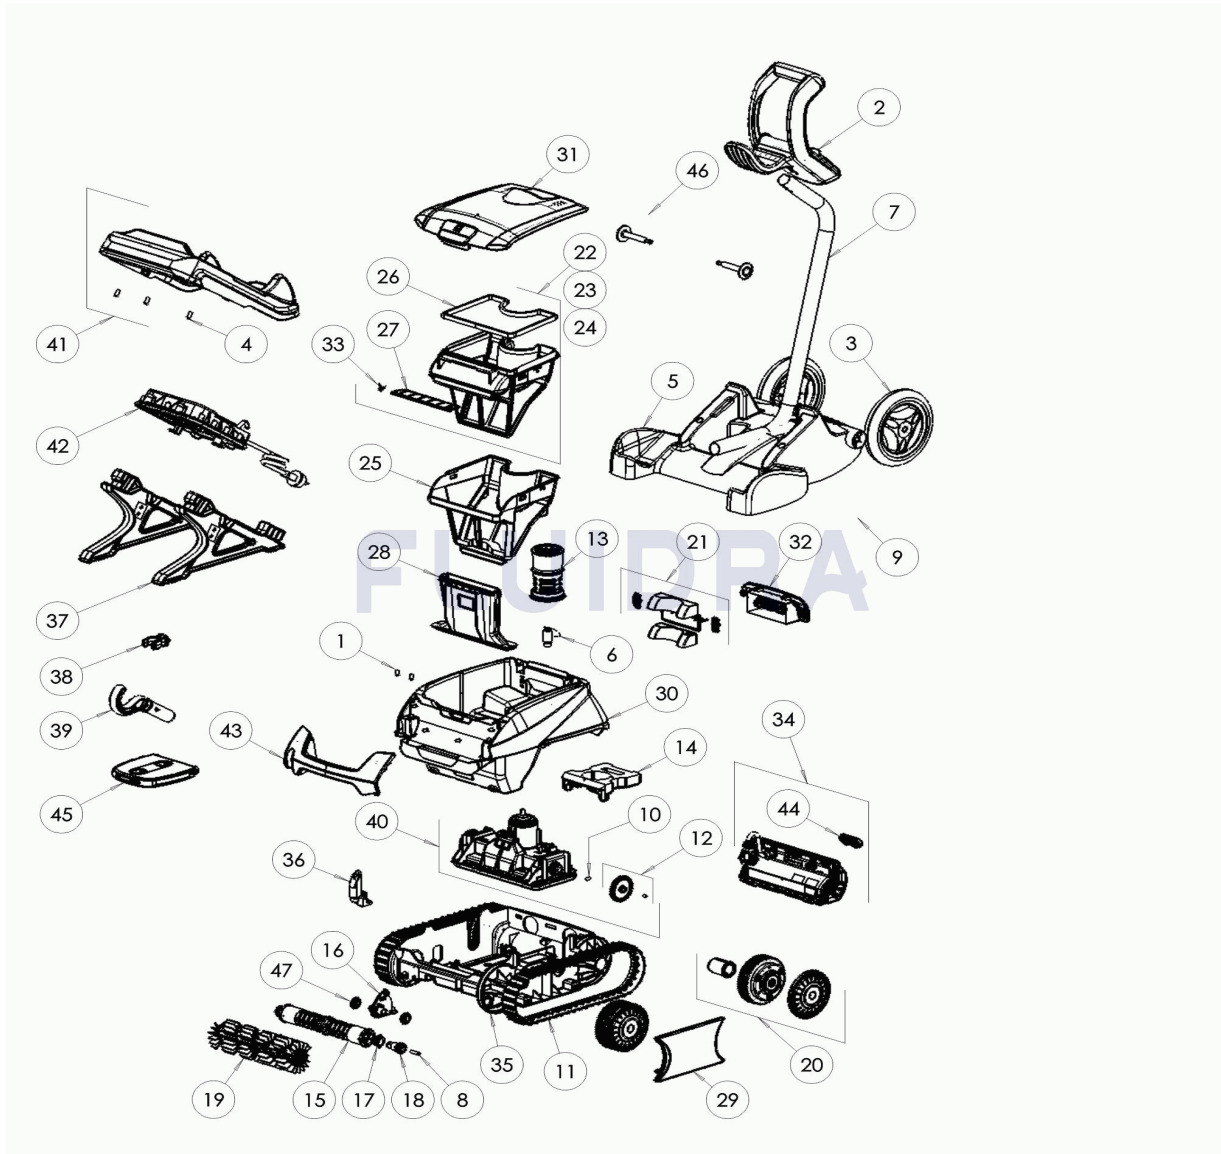

CODE **WR000411**

DESCRIPTION: **FREERIDER**

ENGLISH

POS	CODE	DESCRIPTION	QUANTITY	POS	CODE	DESCRIPTION	QUANTITY
1	R0516700	SCREWS 4*12 MM (X5)	1	16	R0896500	ROLLER SUPPORT CN	1
2	R0565000	TROLLEY HANDLE	1	17	R0896600	OUTER BEARING CN, (*2)	1
3	R0565100	TROLLEY WHEELS (*2)	1	18	R0896700	12 POINT GEAR, CN (*2)	1
4	R0608500	SCREW 4*16MM (set of 5)	1	19	R0896900	BRUSH SCRUBBER CN GREY (*2)	1
5	R0632800	COMPLETE LOWER PART TROLLEY CYCLONX	1	20	R0897300	WHEEL CN, BLACK	4
6	R0633200	IMPELLER CYCLONX	1	21	R0897400	REAR FLAP DOOR KIT CN	1
7	R0634400	TROLLEY TUBE CYCLONX	1	22	R0897500	FILTER CN 100µ - SINGLE	1
8	R0638900	SCREW 4*25 MM (SET OF 5)	1	23	R0897600	FILTER CN 150µ - DUAL	1
9	R0639500	TROLLEY KIT C	1	24	R0897700	FILTER CN 200µ - SINGLE	1
10	R0657900	MOTOR BLOCK SHAFT PIN Ø4 (SET OF 5)	1	25	R0898100	OVER FILTER CN 60µ - DUAL	1
11	R0895200	TRACK CN (*2)	1	26	R0898300	CANISTER SEAL CN	1
12	R0895600	DRIVE GEAR KIT (*2)	1	27	R0898400	CANISTER INLET FLAP CN	1
13	R0895700	FLOW OUTLET CN	1	28	R0898500	INLET CHANNEL CN	1