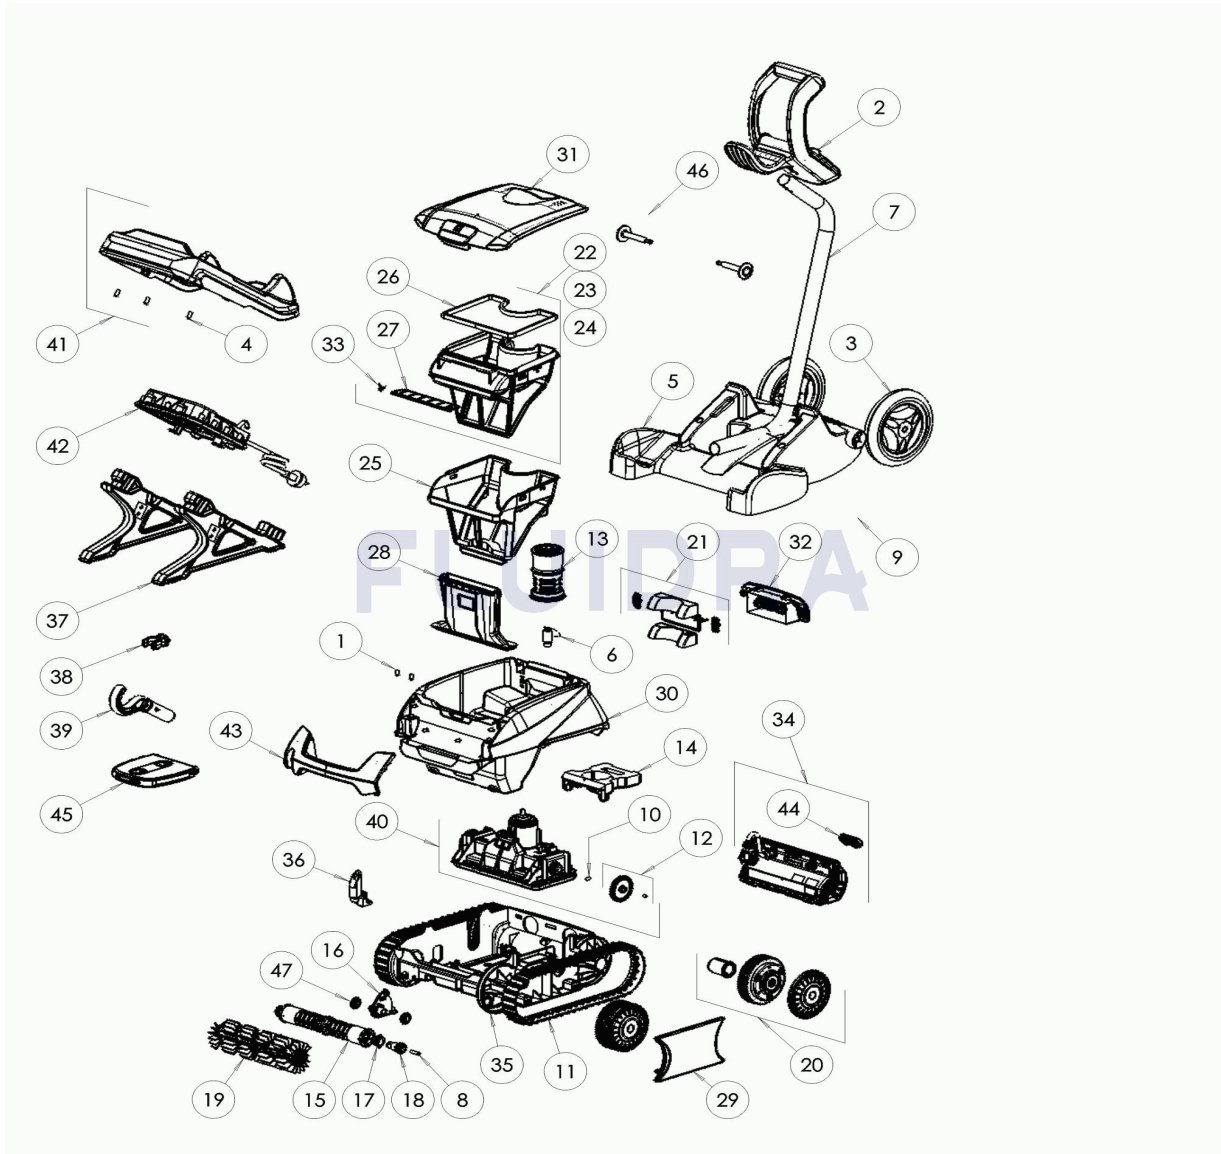

CODICE **WR000411**

DESCRIZIONE: **FREERIDER**

ITALIANO

POS	CODICE	DESCRIZIONE	QUANTITA'	POS	CODICE	DESCRIZIONE	QUANTITA'
1	R0516700	VITE 4*12 MM (*5)	1	16	R0896500	PONTICELLO SPAZZOLA CN	1
2	R0565000	MANIGLIA CARRELLO	1	17	R0896600	CUSCINETTO ESTERNO CN (*2)	1
3	R0565100	RUOTE CARRELLO (*2)	1	18	R0896700	PIGNONE SPAZZOLA CN (*2)	1
4	R0608500	VITE 4*16 MM A4 (*5)	1	19	R0896900	SPAZZOLE CN GRIGIO CHIARO (*2)	1
5	R0632800	PARTE INFERIORE CARRELLO CYCLONX	1	20	R0897300	RUOTA CN	4
6	R0633200	ELICA CYCLONX	1	21	R0897400	KIT CLAPET POSTERIORE CN	1
7	R0634400	CARRELLO CYCLONX	1	22	R0897500	FILTRO CN 100µ - SINGLE	1
8	R0638900	VITE 4*25 MM (*5)	1	23	R0897600	FILTRO CN 150µ - DUAL	1
9	R0639500	CARRELLO C	1	24	R0897700	FILTRO CN 200µ - SINGLE	1
10	R0657900	KIT 5 PIN ALBERO MOTORE	1	25	R0898100	FILTRO CN 60µ - DUAL	1
11	R0895200	CINGOLI CN (*2)	1	26	R0898300	GUARNIZIONE COPERCHIO CN	1
12	R0895600	PIGNONE CN (*2)	1	27	R0898400	CLAPET FILTRO CN	1
13	R0895700	GUIDA FLUSSO CN	1	28	R0898500	CONDOTTO ASPIRAZIONE CN	1