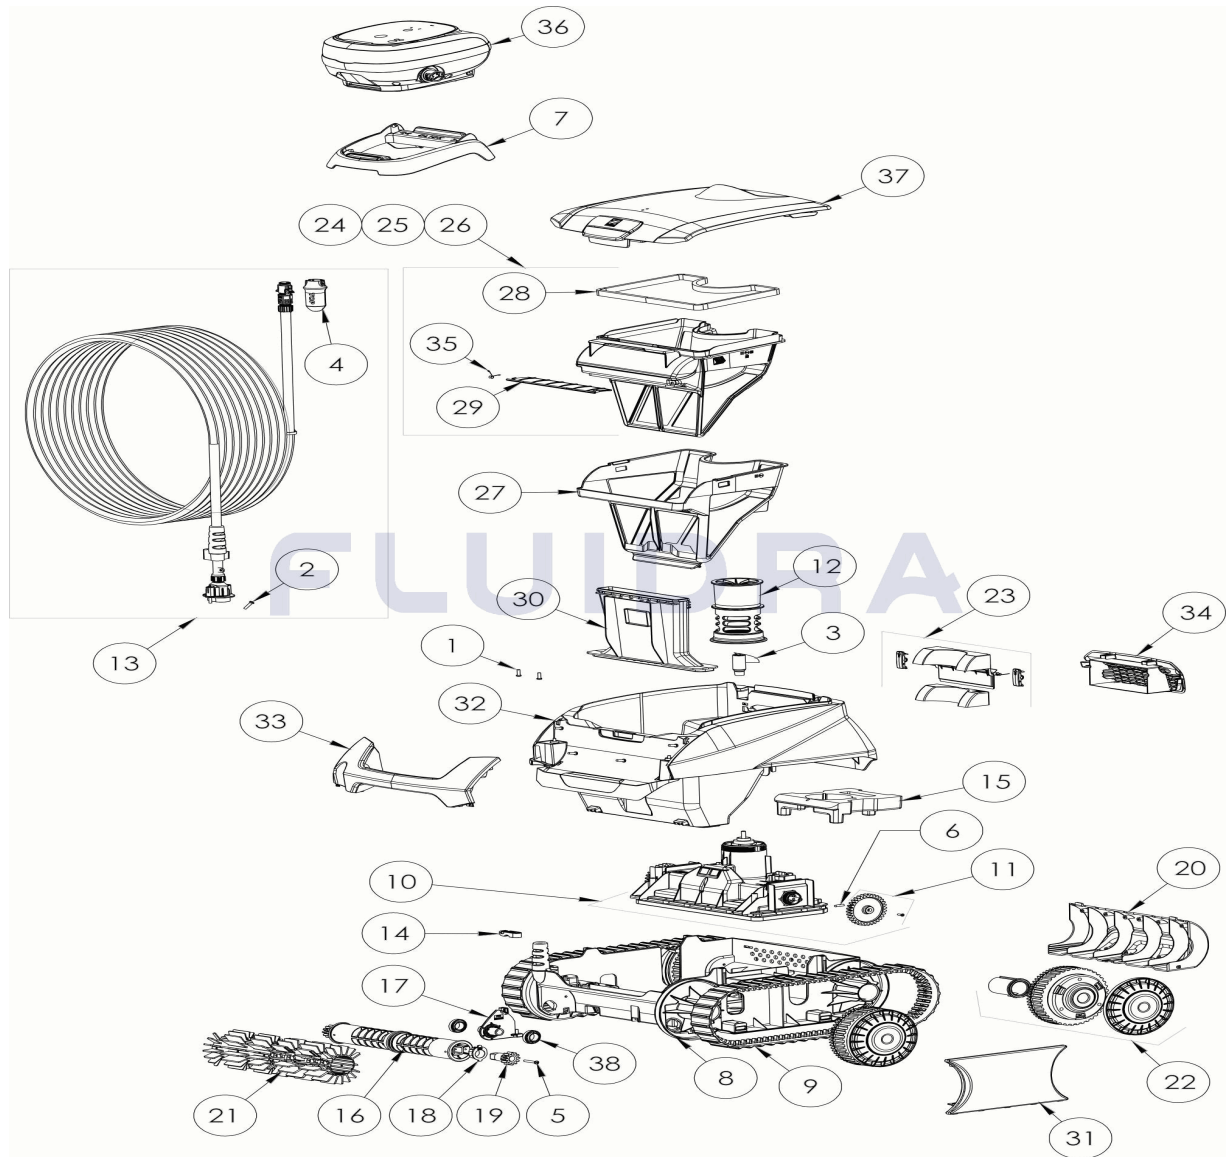

CODICE **WR000498**

DESCRIZIONE: **RE 4100**

ITALIANO

POS	CODICE	DESCRIZIONE	QUANTITA'	POS	CODICE	DESCRIZIONE	QUANTITA'
1	R0516700	VITE 4*12 MM (*5)	1	16	R0896400	SUPPORTO SPAZZOLA CN (*2)	1
2	R0608500	VITE 4*16 MM A4 (*5)	1	17	R0896500	PONTICELLO SPAZZOLA CN	1
3	R0633200	ELICA CYCLONX	1	18	R0896600	CUSCINETTO ESTERNO CN (*2)	1
4	R0634100	ADATTATORE CAVO 3 PTS	1	19	R0896700	PIGNONE SPAZZOLA CN (*2)	1
5	R0638900	VITE 4*25 MM (*5)	1	20	R0896800	COPERCHIO POSTERIORE TELAIO CN	1
6	R0657900	KIT 5 PIN ALBERO MOTORE	1	21	R0896900	SPAZZOLE CN GRIGIO CHIARO (*2)	1
7	R0662600	PIEDISTALLO QUADRO COMANDI	1	22	R0897300	RUOTA CN	4
8	R0895100	TELAIO	1	23	R0897400	KIT CLAPET POSTERIORE CN	1
9	R0895200	CINGOLI CN (*2)	1	24	R0897500	FILTRO CN 100µ - SINGLE	1
10	R0895400	BLOCCO MOTORE CN NO LED	1	25	R0897600	FILTRO CN 150µ - DUAL	1
11	R0895600	PIGNONE CN (*2)	1	26	R0897700	FILTRO CN 200µ - SINGLE	1
12	R0895700	GUIDA FLUSSO CN	1	27	R0898100	FILTRO CN 60µ - DUAL	1
13	R0895800	CAVO GALLEGGIANTE CN 15M	1	28	R0898300	GUARNIZIONE COPERCHIO CN	1