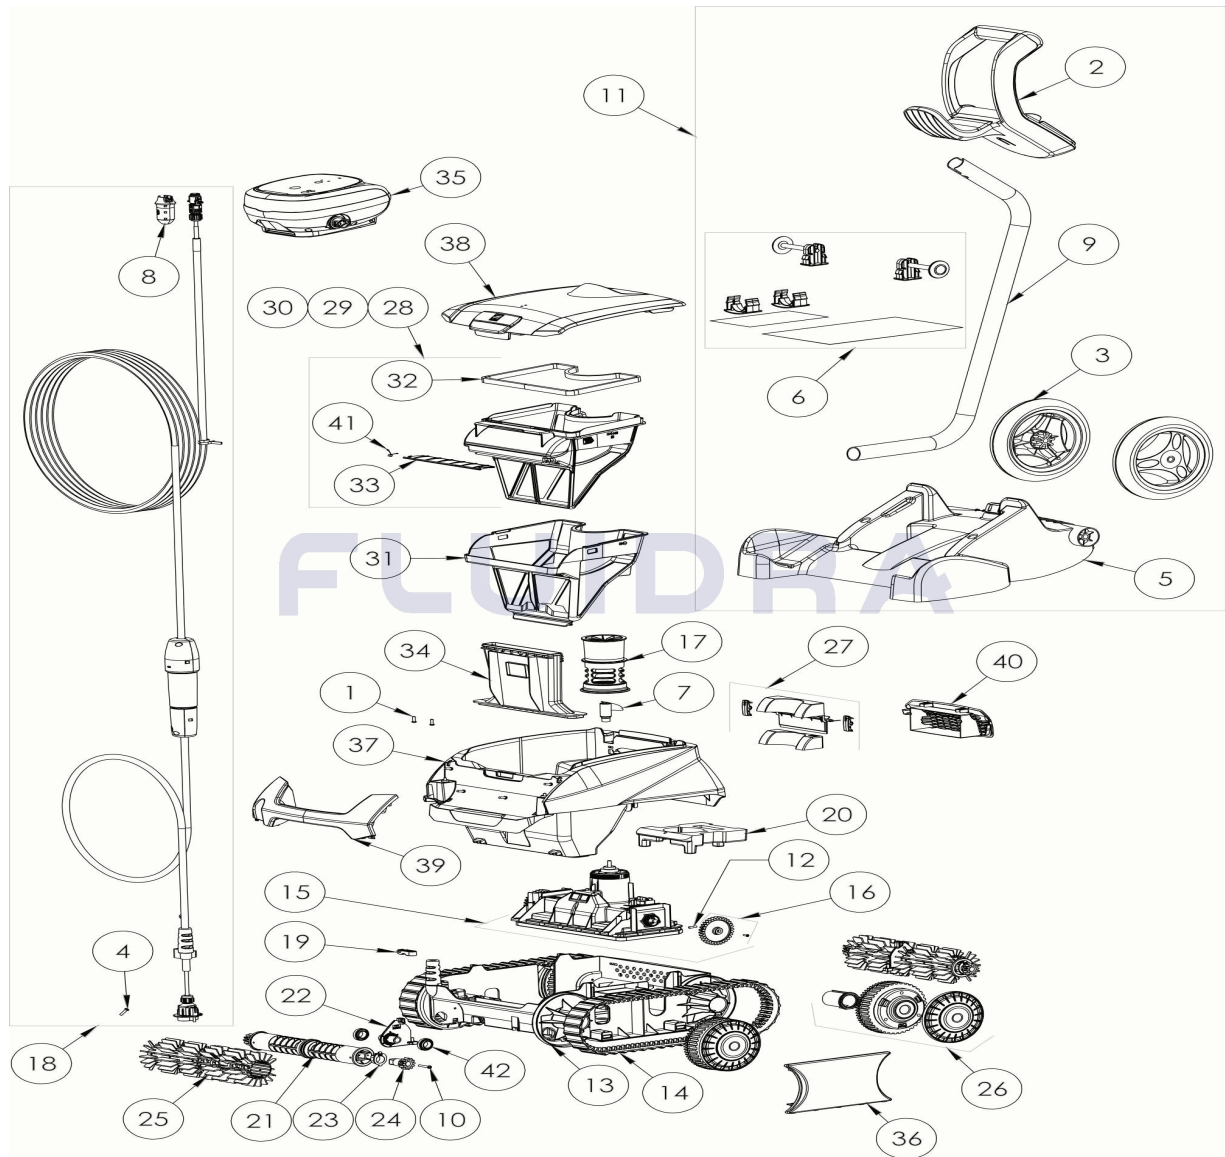

CODICE **WR000499**

DESCRIZIONE: RE 4700 IQ

ITALIANO

POS	CODICE	DESCRIZIONE	QUANTITA'	POS	CODICE	DESCRIZIONE	QUANTITA'
1	R0516700	VITE 4*12 MM (*5)	1	16	R0895600	PIGNONE CN (*2)	1
2	R0565000	MANIGLIA CARRELLO	1	17	R0895700	GUIDA FLUSSO CN	1
3	R0565100	RUOTE CARRELLO (*2)	1	18	R0896100	CAVO GALLEGGIANTE 18M	1
4	R0608500	VITE 4*16 MM A4 (*5)	1	19	R0896200	AGGANCIANO CAVO CN	1
5	R0632800	PORTE INFERIORE CARRELLO CYCLONX	1	20	R0896300	FLOTTANTE TELAIO CN	1
6	R0632900	ACCESSORY CARRELLO CYCLONX	1	21	R0896400	SUPPORTO SPAZZOLA CN (*2)	2
7	R0633200	ELICA CYCLONX	1	22	R0896500	PONTICELLO SPAZZOLA CN	2
8	R0634100	ADATTATORE CAVO 3 PTS	1	23	R0896600	CUSCINETTO ESTERNO CN (*2)	2
9	R0634400	CARRELLO CYCLONX	1	24	R0896700	PIGNONE SPAZZOLA CN (*2)	2
10	R0638900	VITE 4*25 MM (*5)	1	25	R0896900	SPAZZOLE CN GRIGIO CHIARO (*2)	2
11	R0639500	CARRELLO C	1	26	R0897300	RUOTA CN	4
12	R0657900	KIT 5 PIN ALBERO MOTORE	1	27	R0897400	KIT CLAPET POSTERIORE CN	1
13	R0895100	TELAIO	1	28	R0897500	FILTRO CN 100µ - SINGLE	1