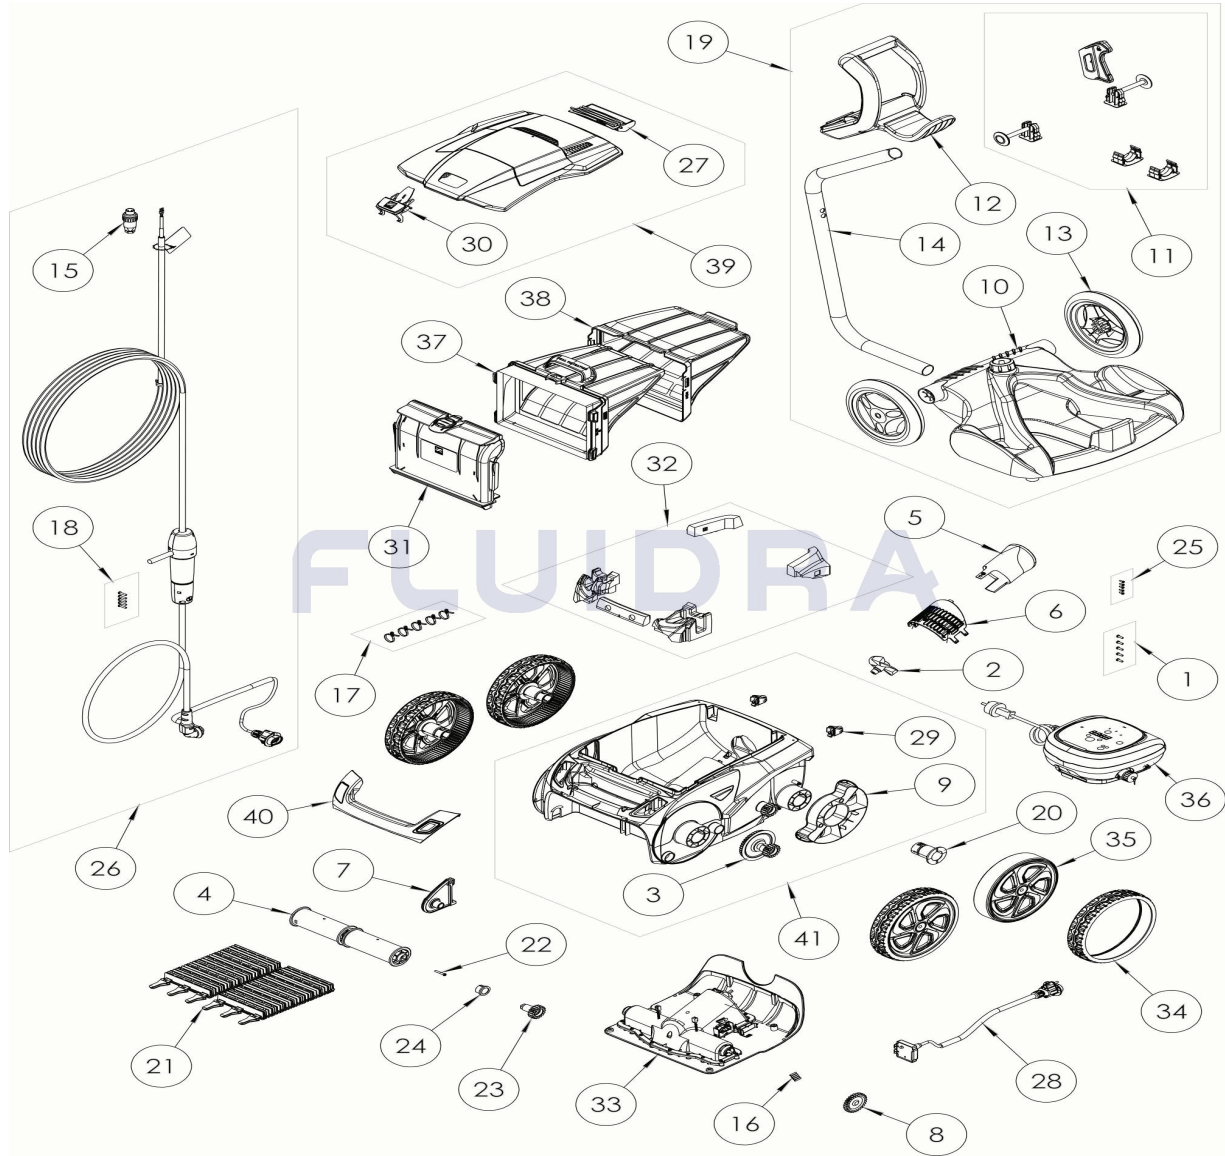

CODE **WR000511**

DESCRIPTION: **OA 6600 IQ**

ENGLISH

POS	CODE	DESCRIPTION	QUANTITY	POS	CODE	DESCRIPTION	QUANTITY
1	R0516700	SCREWS 4*12 MM (X5)	1	16	R0567800	MOTOR BLOCK SHAFT PIN (SET OF 5)	1
2	R0517000	PROPELLER	1	17	R0567900	FLOATING CABLE CLAMP (SET OF 5)	1
3	R0517200	TRANSMISSION	4	18	R0608500	SCREW 4*16MM (set of 5)	1
4	R0517400	BRUSH ROLLER	1	19	R0609100	TROLLEY KIT V	1
5	R0517500	FLOW OUTLET	1	20	R0636700	WHEEL BUSHING ZODIAC	4
6	R0517600	MOTOR SCREEN	1	21	R0638800	BRUSH (SET OF 2)	1
7	R0518702	ROLLER SUPPORT GREY	1	22	R0638900	SCREW 4*25 MM (SET OF 5)	1
8	R0518800	DRIVE GEAR (SET OF 2)	1	23	R0639000	17 GEAR (*2)	1
9	R0540300	COVER WHEELS PROTECTION	2	24	R0639100	OUTER BEARING (*2)	1
10	R0564800	TROLLEY BASE	1	25	R0639200	SCREW 2.9*9.5 MM (SET OF 5)	1
11	R0564900	TROLLEY ACCESSORIES	1	26	R0726700	SWIVEL FLOATING CABLE KIT 21M	1
12	R0565000	TROLLEY HANDLE	1	27	R0863200	REAR FLOAT ASSEMBLY	1
13	R0565100	TROLLEY WHEELS (*2)	1	28	R0863300	SENSOR BLOCK ASSEMBLY	1